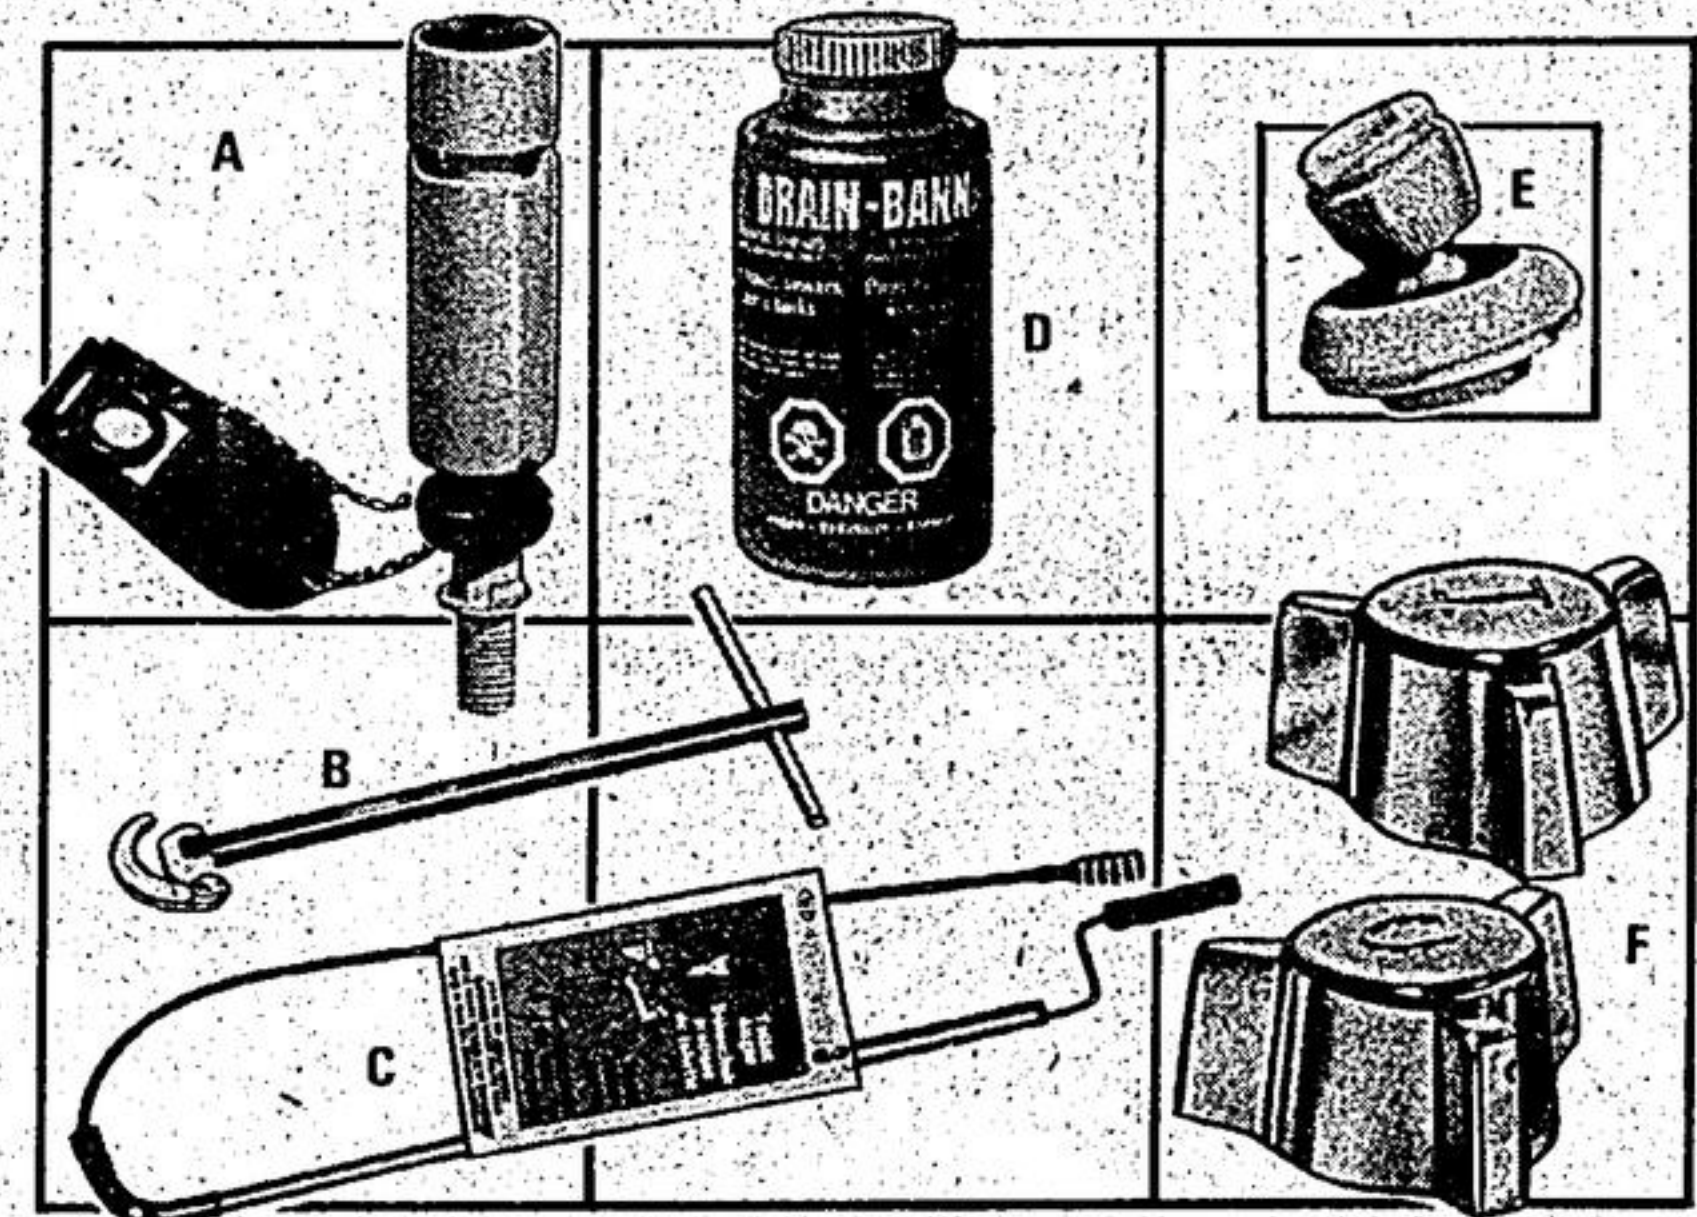

99¢

Set of 3

Special Purchase! 3-Piece Brush Set

Economical set ideal for oil/water-based paints, come in a variety of widths. Stock-up! 99-2862

Toilet Tank Repair

A. Complete kit for tank work. Reg. \$7.49