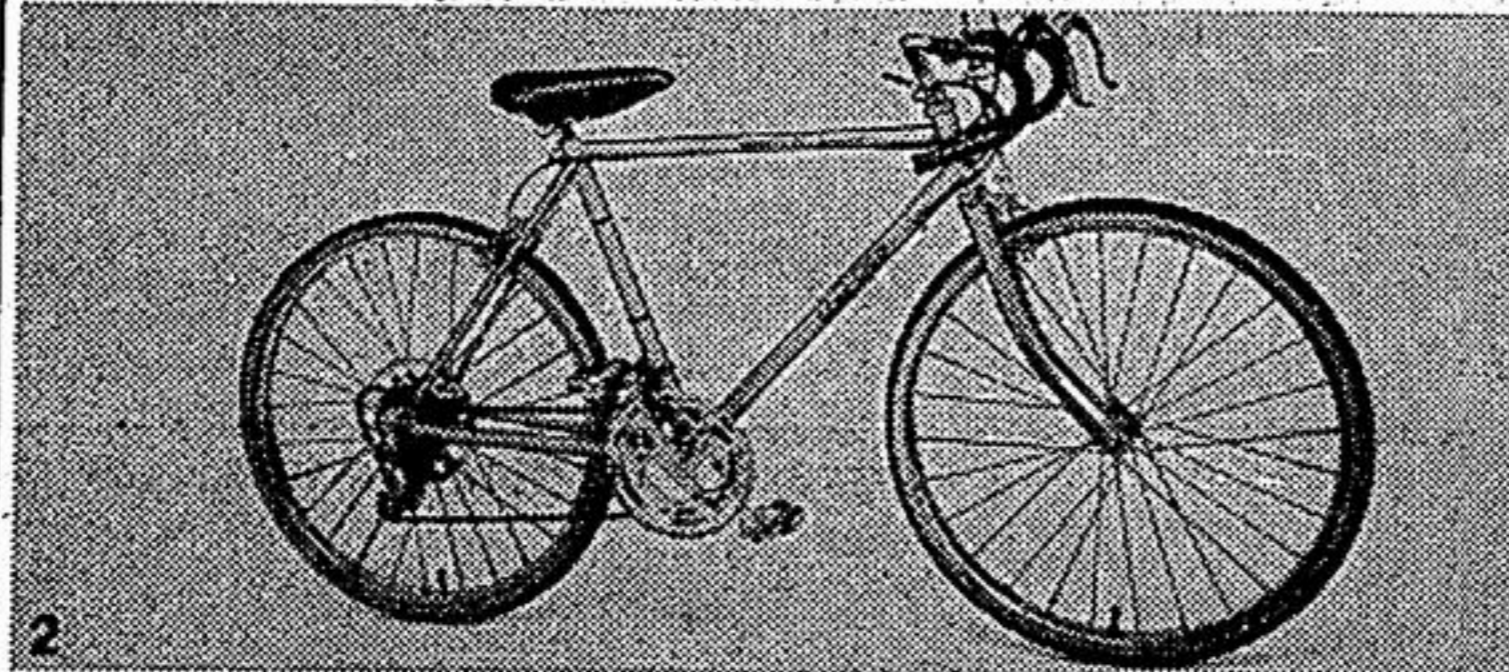

Save 15⁰⁰ Youths' 10-speed racer

(2) 430 — Shimano Eagle rear derailleur gears. Caliper brakes. 18 1/2" frame, gumwall tires. Model 1316.
Eaton reg. 114.99.

Each **99.99**

Save 15⁰⁰ 10-speed racer

(Not shown) — Shimano Eagle II derailleur gears, stem-mounted shift. Centre-pull brakes.

(2A) 430 — Men's 23" frame. 27" wheels. Model 1323.
Eaton reg. 129.99.

Each **114.99**

(2B) 430 — Women's 19 1/2" frame. Model 1320.
Eaton reg. 129.99.

Each **114.99**

(2C) 430 — Teens' 21" frame. Model 1321.
Eaton reg. 129.99.

Each **114.99**

Save 10⁰⁰ Ladies' 3-speed touring bike

(3) 430 — Trigger control gears, side-pull caliper brakes. 19 1/2" frame. Model 1311.
Eaton reg. 109.99.

Each **99.99**

Save 15⁰⁰ 5-speed touring bike

(Not shown) Men's and women's 5-speed touring. Shimano Eagle derailleur gears. Side-pull brakes.

(3A) 430 — Women's 21" frame. Model 1313.
Eaton reg. 119.99.

Each **104.99**

(3B) 430 — Men's 23" frame. Model 1312.
Eaton reg. 119.99.

Each **104.99**

Save 10⁰⁰ Boys' 3-speed hi-rise bike

(4) 430 — Smooth riding. Padded seat. Reflector pedals. 14" frame. Model 1307.
Eaton reg. 89.99.

Each **79.99**

Save 40⁰⁰ Adults' 3-speed easy-ride trike

(5) 430 — Side-pull front brake. Single shift derailleur. Extra-wide, super soft saddle. Model 1341. Please allow two weeks for delivery.
Eaton reg. 229.99.

Each **189.99**

Phone 861-5111. EATON'S — Toronto Eaton Centre (3rd floor) — 261; Yorkdale, Scarborough, Sherway, Don Mills, Shoppers' World, Bramalea; Oshawa. Bikes only also available at Eaton's Warehouse Store (Sheppard Ave. West).

Bike accessories specially priced!

(6) 430 — Child's carrier in sturdy moulded plastic.
Eaton reg. 16.99.

Each **14.99**

(7) 430 — Lightweight rear carrier. Alloy.
Eaton reg. 5.99.

Each **4.99**

(8) 430 — Chrome-plated bulb-horn, black rubber bulb.
Eaton reg. 2.49.

Each **1.99**

(9) 430 — Wicker carrier basket. Strap mount.
Eaton reg. 7.99.

Each **6.99**

(10) 430 — Deluxe foot pump. 18" braided rubber hose.
Eaton reg. 6.49.

Each **4.99**

Each **9.99**