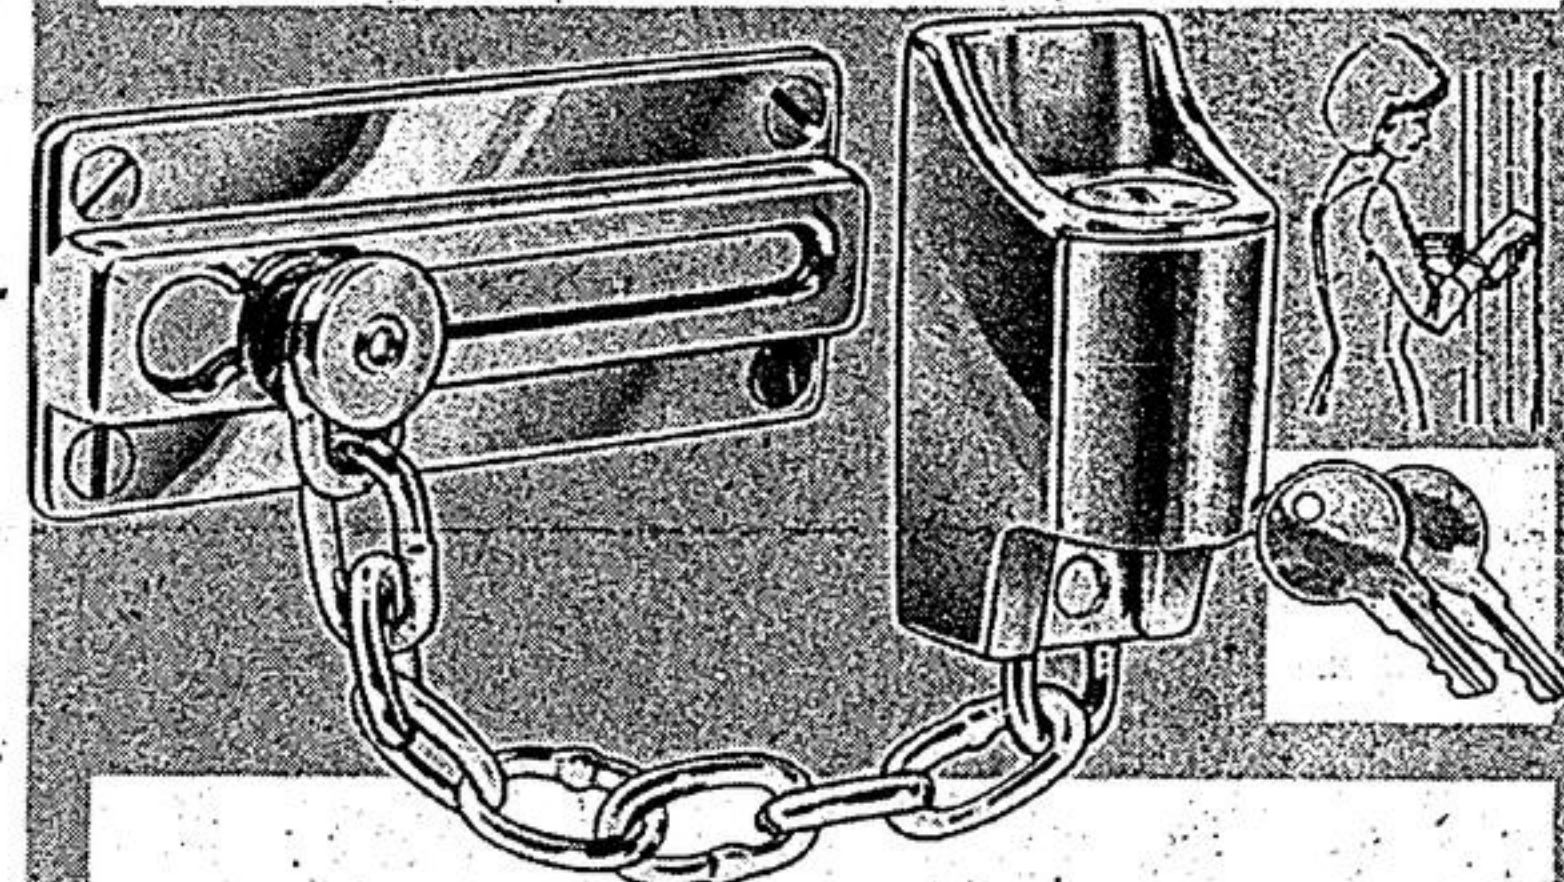

All-purpose Plastic Swing-Lid Container

Specially priced practical unit for use as a garbage can, clothes hamper, storage etc. Tough plastic in Gold color or Avocado, 11 x 11 1/2 x 27 1/2" high. 99-3007X. Sale. **4.99**

Door Chain with Lock

Reg. $4.89. Save money and secure peace of mind! Chain-Dor-Loc has a strong brass-plated 3/8" slide, chain about 4 1/2". 2 keys. 46-1058

3.89