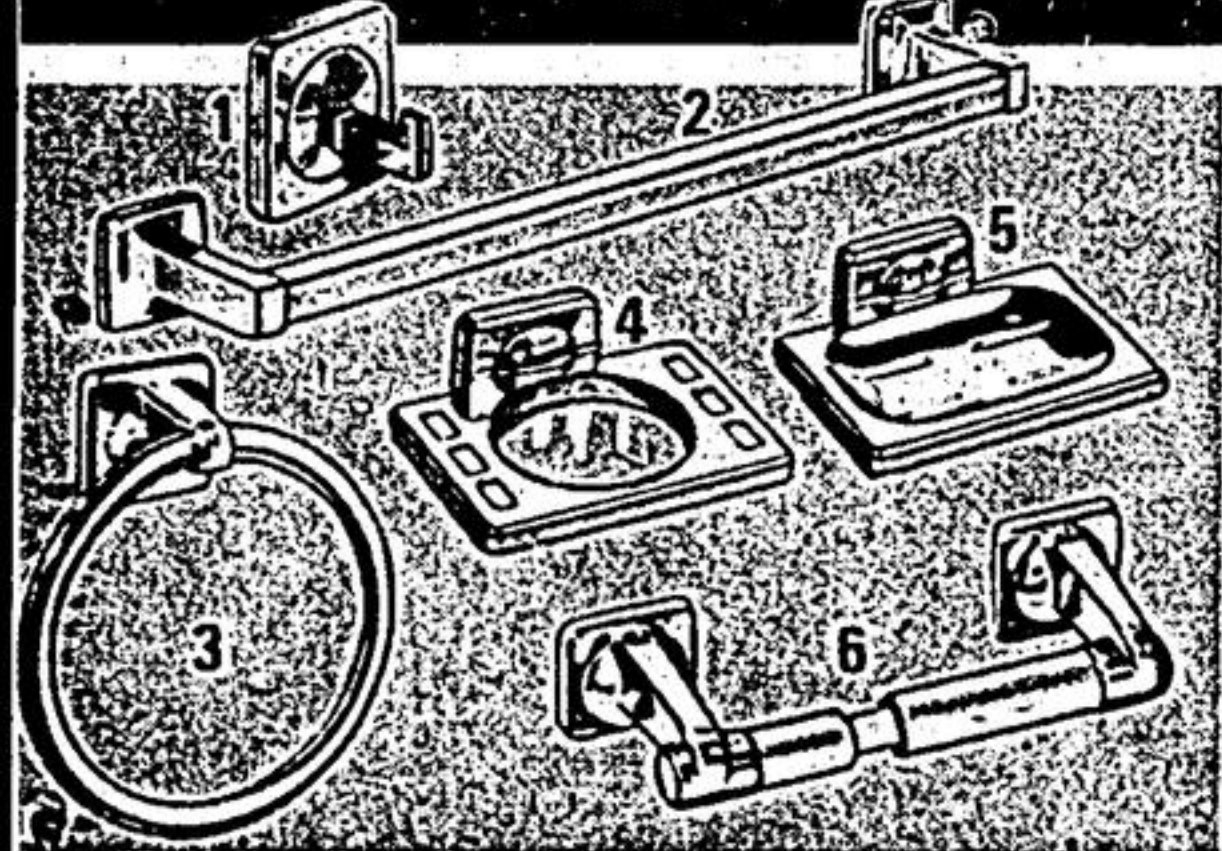

Door Chain with Lock

Reg. \$4.89. Save money and secure peace of mind! Chain-Dor-Loc has a strong brass-plated 3/8" slide, chain about 4 1/2". 2 keys. 46-1058

3.89

2-Gallon Pail

Reg. \$2.99

1.98

Galvanized metal pail is built to last for years! Save now! 42-9625

Handy Savings on Household Fittings

Chromed Bathroom Accents

1. Robe Hook. 63-5338. Reg. \$1.99. **1.69**
2. 12" Towel Bar. 63-5400X. Reg. \$4.99. **4.29**
3. Towel Ring. 63-5384. Reg. \$3.49. **2.88**
4. Brush/Tumbler Holder. Reg. \$2.99. **2.49**
5. Soap Dish. 63-5346. Reg. \$2.99. **2.49**
6. Toilet Tissue Holder. Reg. \$3.89. **3.39**