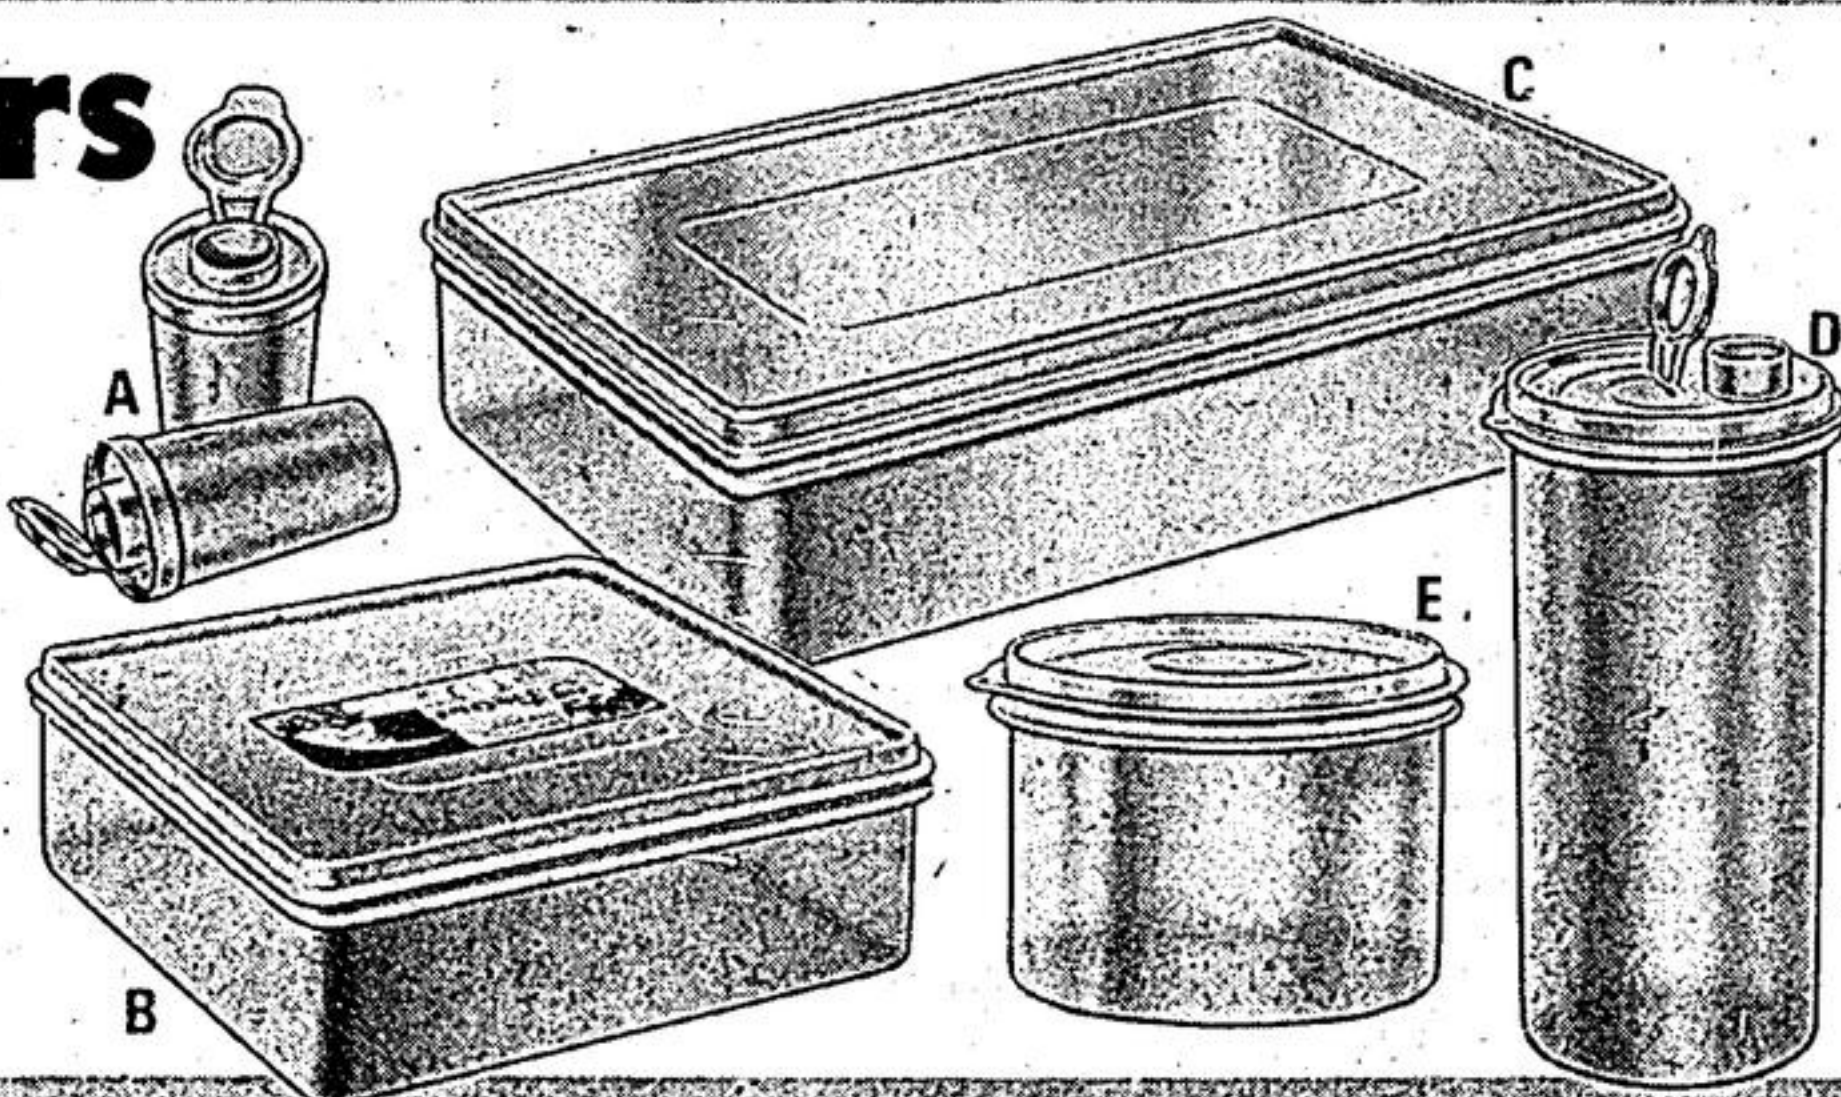

Food Savers

All in flexible polyethylene

- A. SALT and PEPPER SHAKERS
Lidded perforations. 42-2015. Reg. \$1.05. **88¢**
- B. SANDWICH SAVER
Square shape; lid. 42-2013. Reg. 93¢. **77¢**
- C. SMALL RECTANGULAR FOOD SAVER
Handy size, tight lid. 42-2008. Reg. \$1.89. **1.48**
- D. 48-OZ JUICE SAVER
Tight lid; pour spout. 42-2011. Reg. \$1.49. **1.10**
- E. 36-OZ FOOD-SAVER JAR or
32-OZ SQUARE JAR: 42-2002X. Reg. \$1.13. **88¢ Ea.**