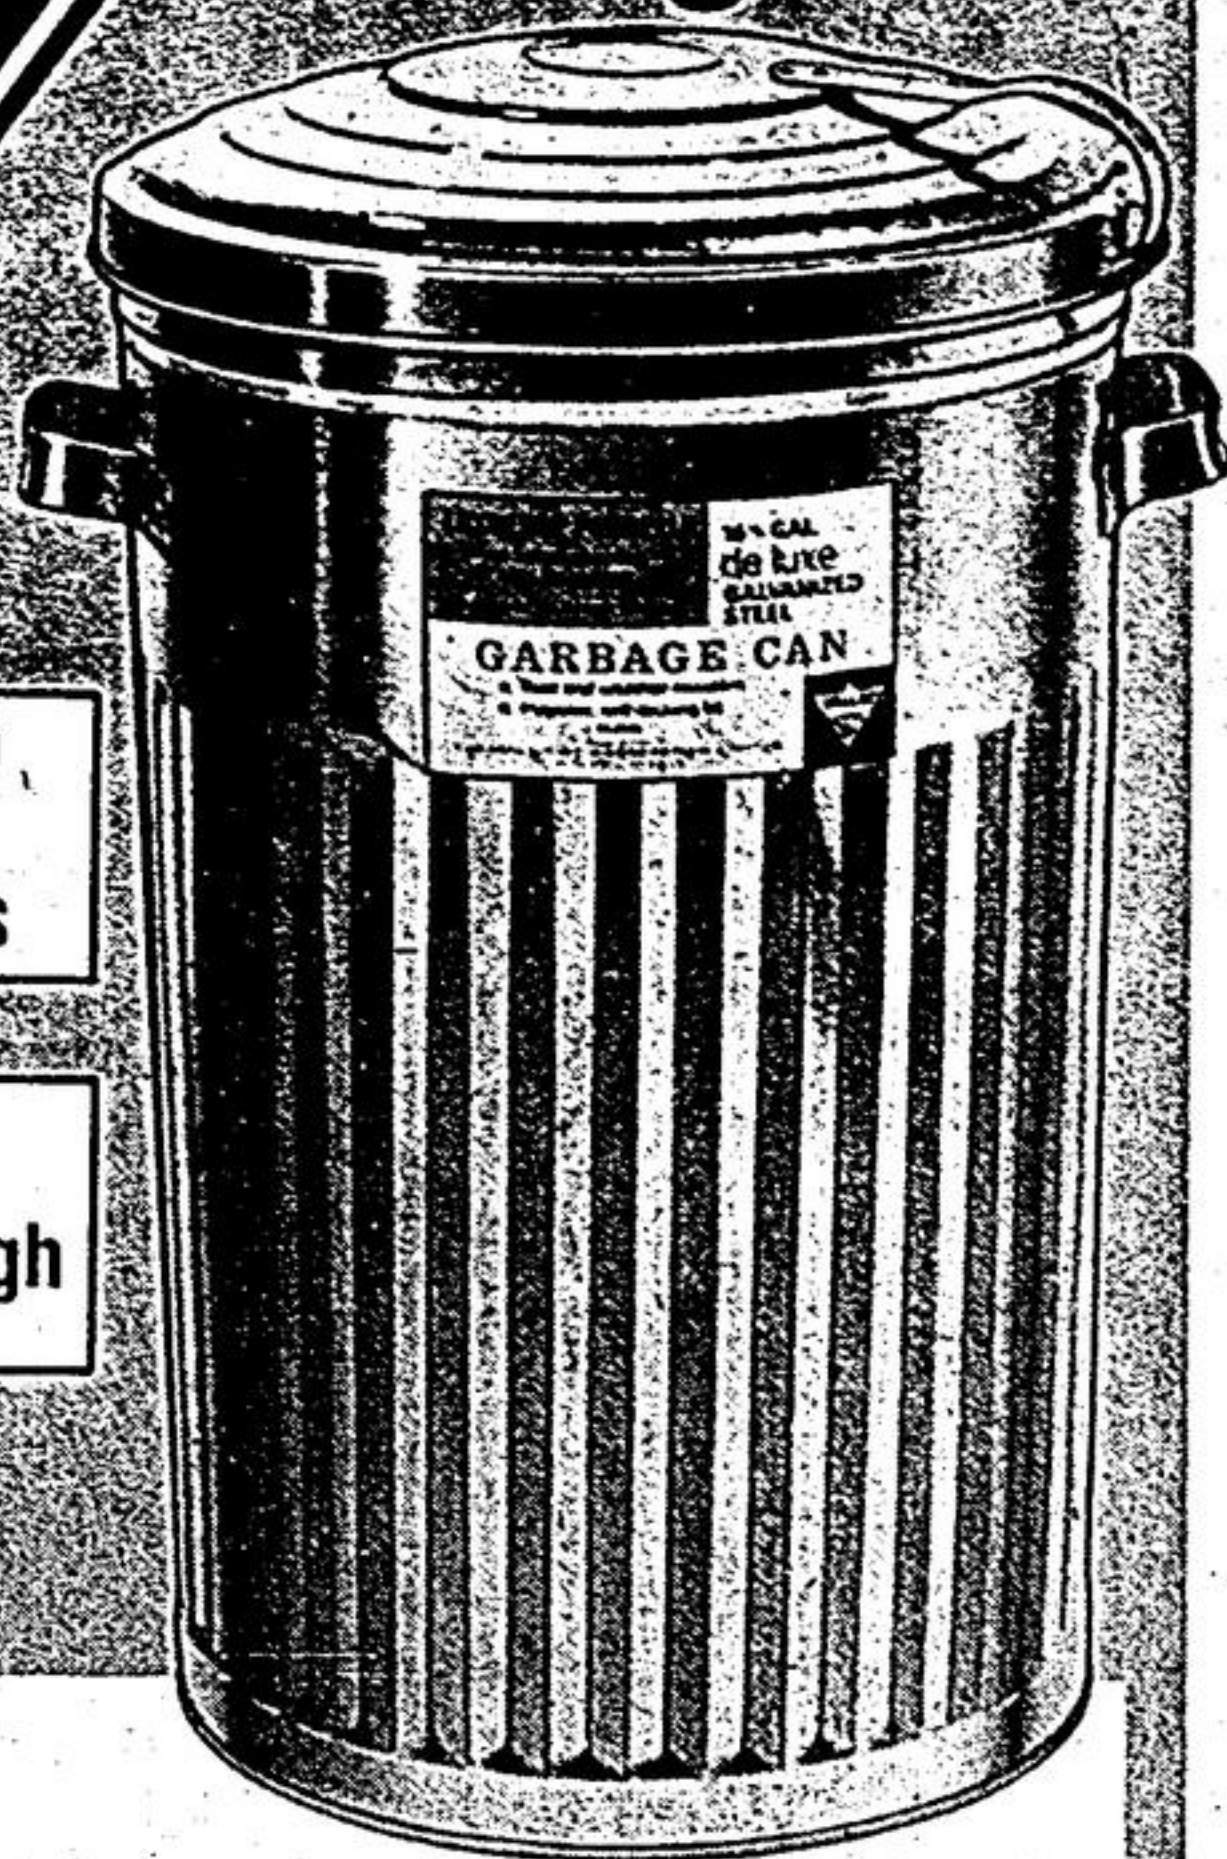

March into Spring Sale Laundry Basket

Rubbermaid

Sale Price

3.19

- Generously-sized — 16 1/4 x 22 1/2 x 10 3/4"
- Avocado or Gold tone
- Durable plastic in lattice style. 42-9301X

CANADIAN
TIRE

Save! Galvanized Garbage Can