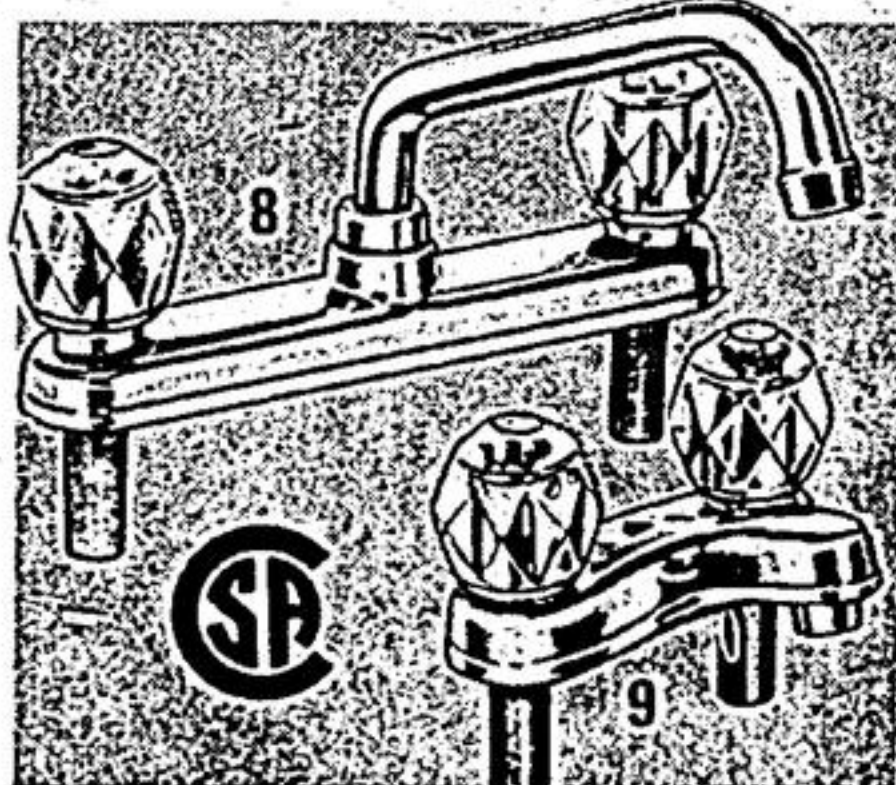

Handy Savings on Household Fittings

Chromed Bathroom Accents

1. Robe Hook. 63-5338. Reg. \$1.99. **1.69**
2. 12" Towel Bar. 63-5400X. Reg. \$4.99. **4.29**
3. Towel Ring. 63-5384. Reg. \$3.49. **2.88**
4. Brush/Tumbler Holder. Reg. \$2.99. **2.49**
5. Soap Dish. 63-5346. Reg. \$2.99. **2.49**
6. Toilet Tissue Holder. Reg. \$3.89. **3.39**

Stainless Steel Sink

7. Single basin, 20 x 18 x 7" deep. Top quality. Less strainer. 63-3413. Reg. \$16.95. **15.29**

Gemini 8" Deck Faucet

8. Swing-spout, aerator. CSA cert. Chromed brass; lucite handles. 63-3882. Reg. \$21.95. **18.88**