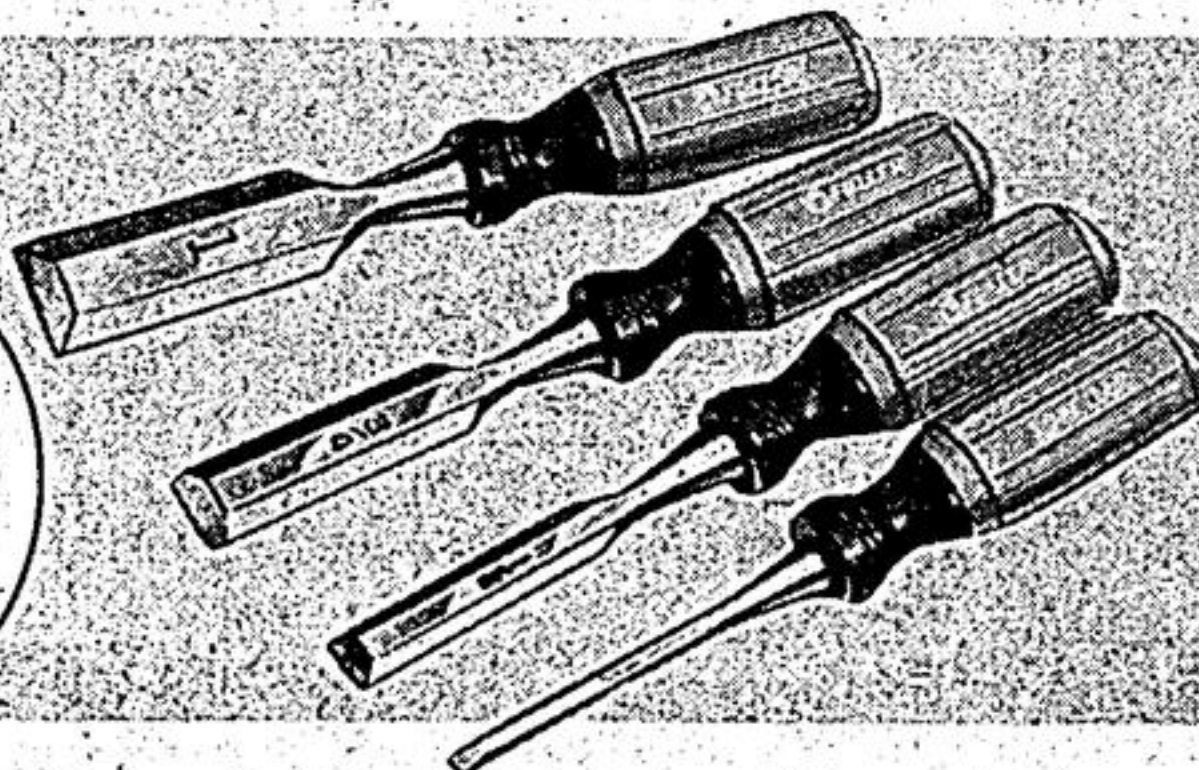

4-Piece Wood Chisel Set

Big bargain for home handymen and do-it-yourselfers. Quality Fuller chisels are drop-forged steel with super sharp edges. 1/4, 1/2, 3/4 and 1" sizes. Rubberized grips absorb impact. 99-1222

Reg. $5.99 **499**