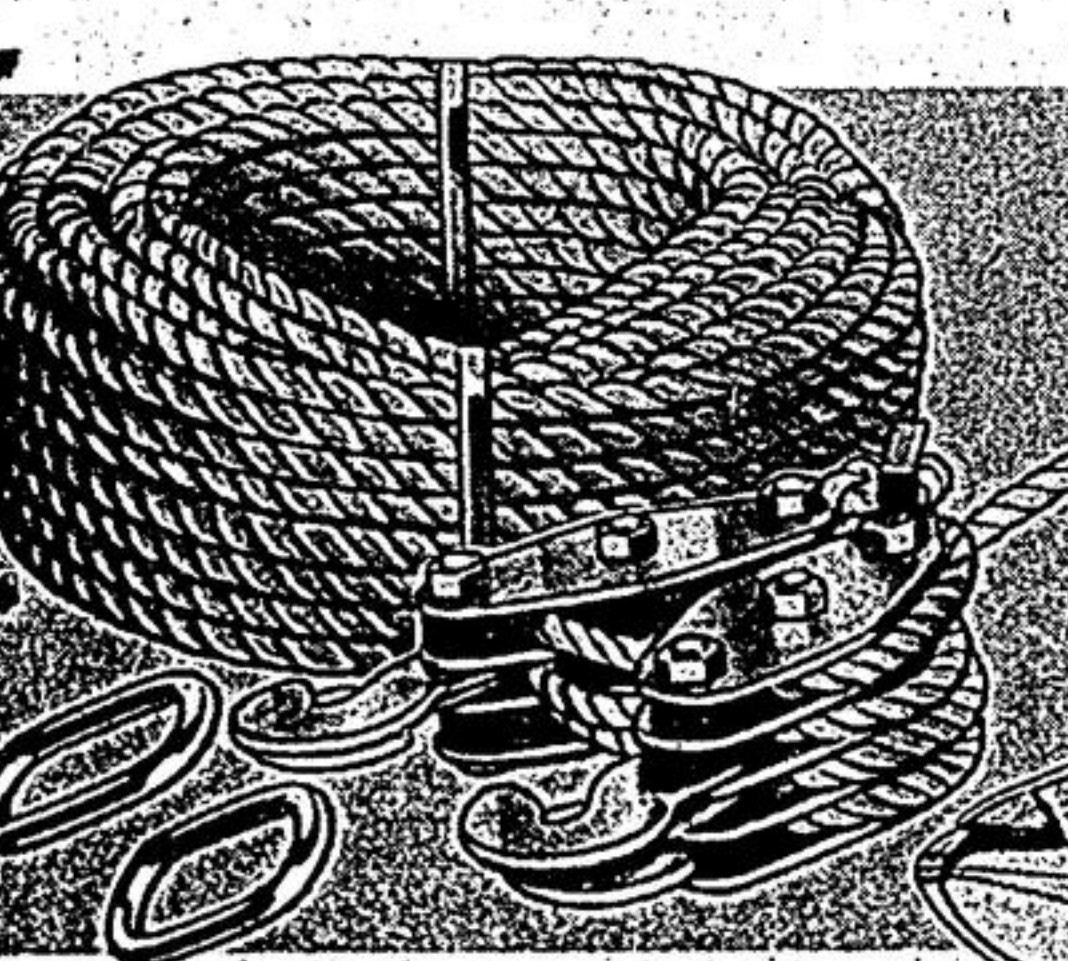

2000-Lb Hoist
SPECIAL PURCHASE **488**

Lift that load easily with this! Strong steel bolts with solid plastic pulleys; 65-ft white polypropylene rope. 99-3011