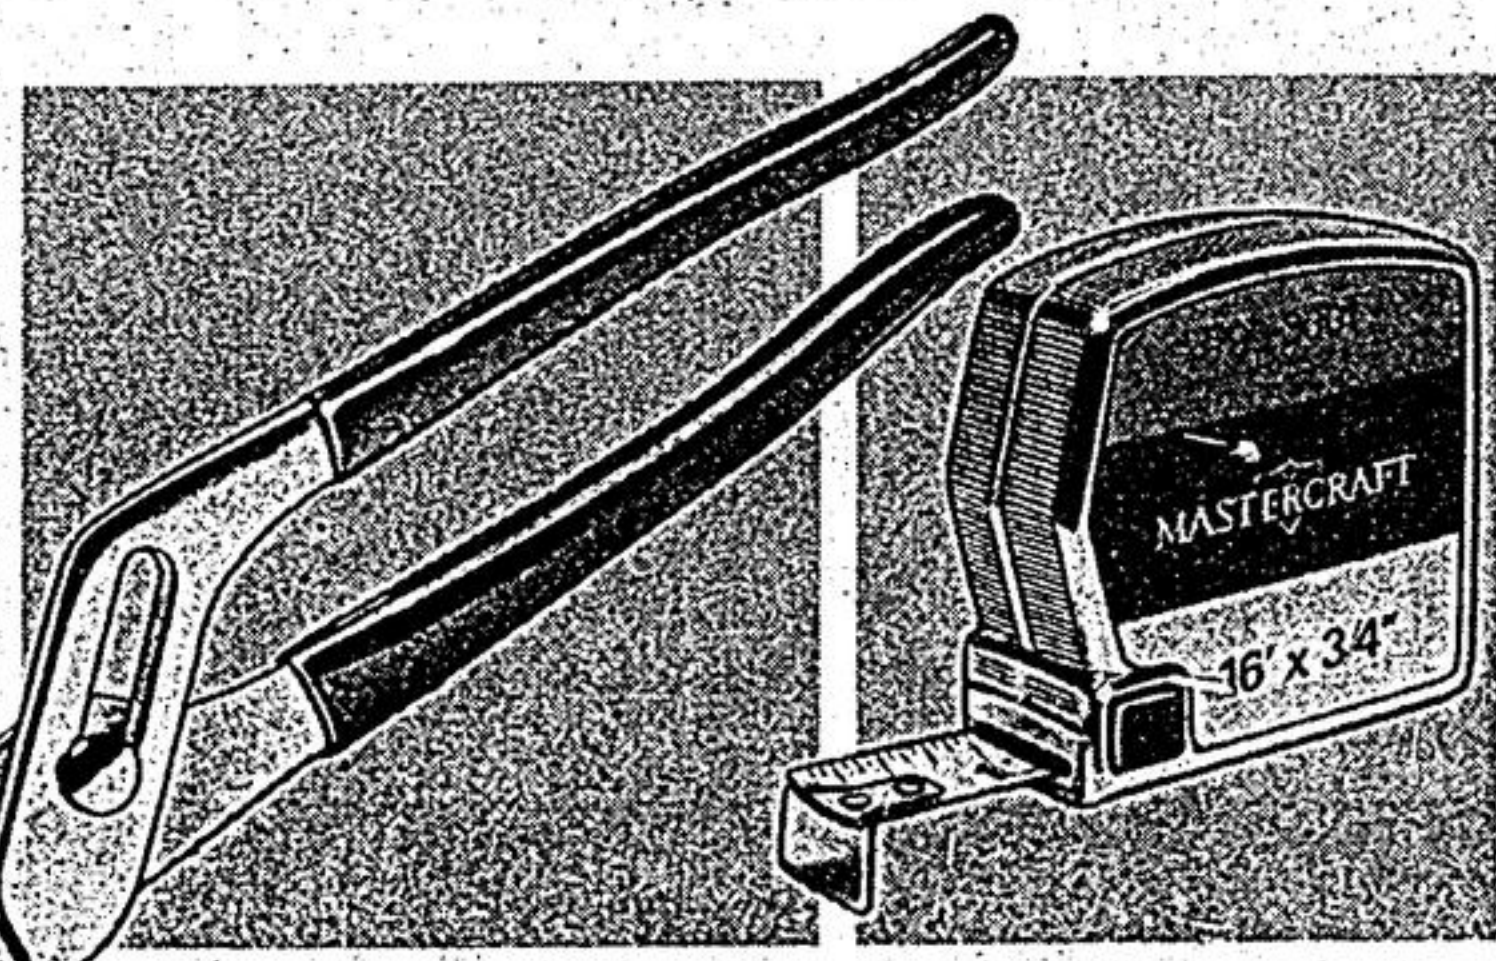

2000-Lb Hoist
SPECIAL PURCHASE **488**

Lift that load easily with this! Strong steel bolts with solid plastic pulleys; 65-ft white polypropylene rope. 99-3011

Locking Pliers
SPECIAL PURCHASE **299**

Rust-resistant steel—9½" in length; 6-grooved stops; 1¼" widest opening. 99-2506