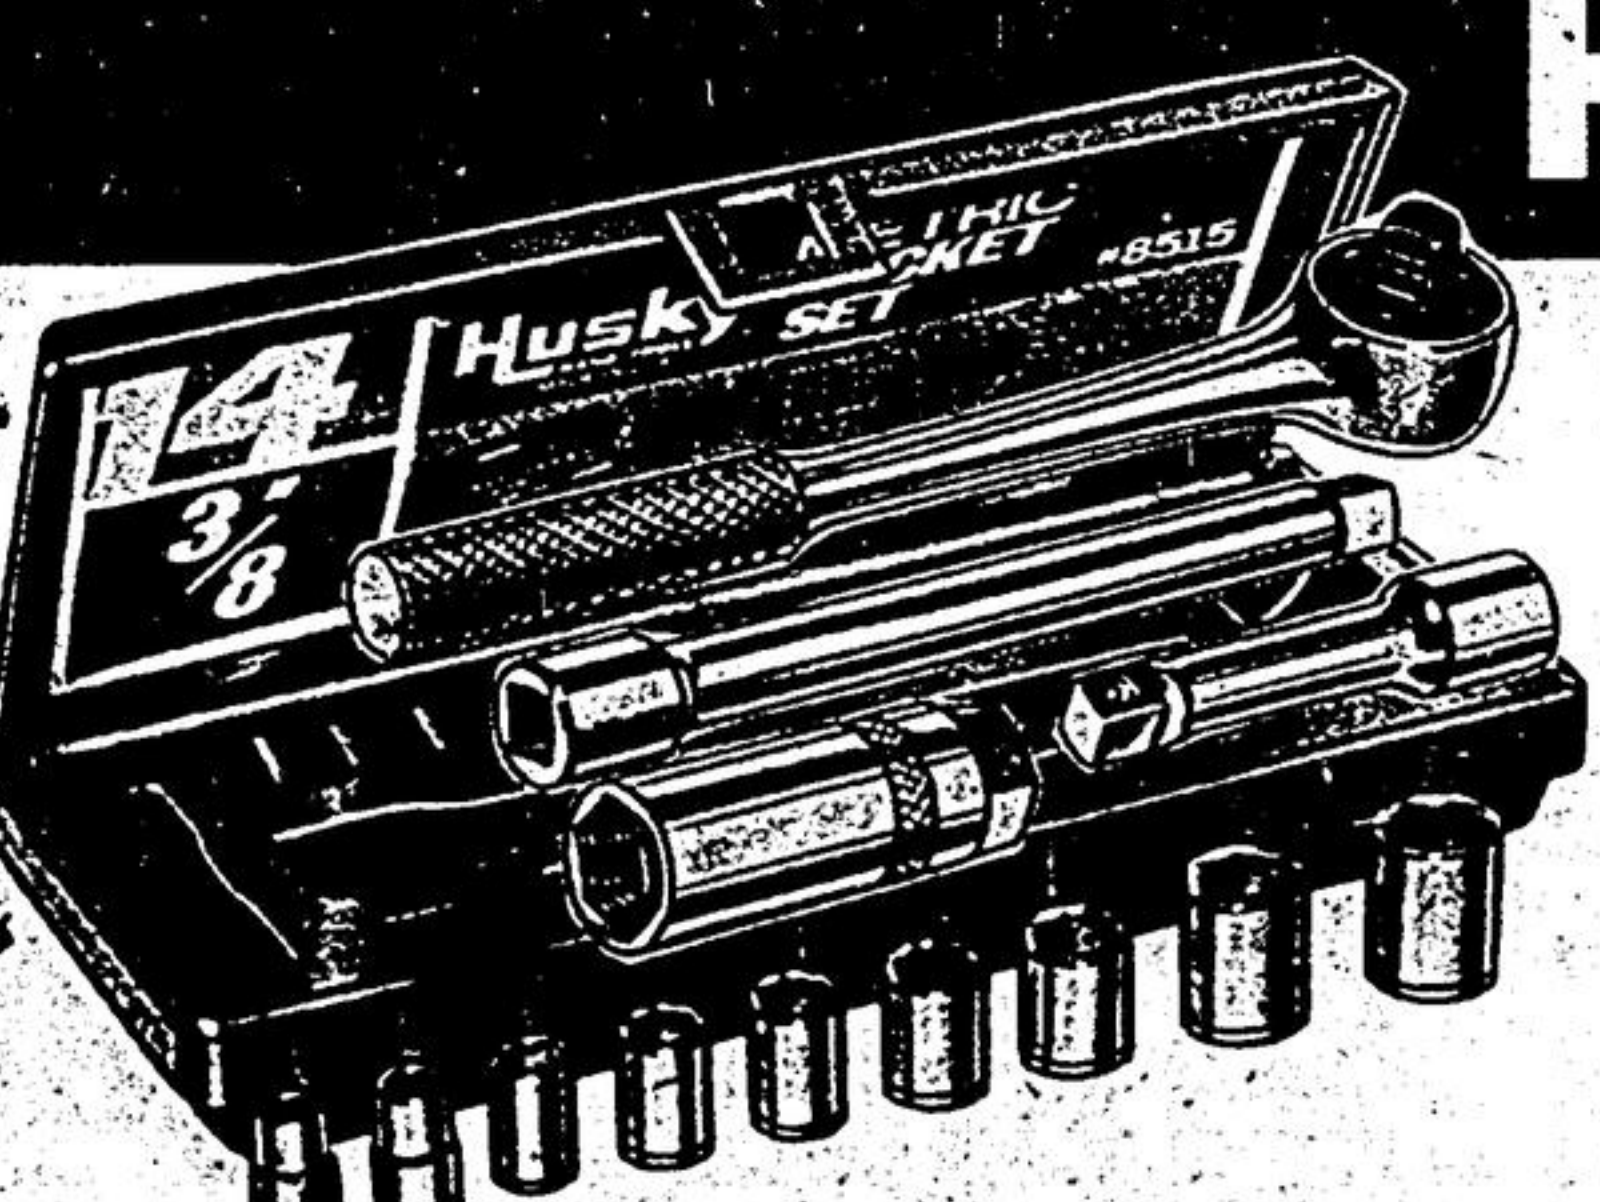

Husky Socket Set

- 14-Piece ¾" Drive socket set
- Metric or S.A.E. Sizes

- Dollars below what you'd expect
- Plastic Storage Box

1995
SPECIAL PRICE

S.A.E. set: 5 six-point, 5 twelve-point sockets; 3" & 6" extensions, reversible ratchet. Metric Set: 10 six-point sockets, 3" & 6" extensions and reversible ratchet. Each set available in a moulded plastic storage box. 99-2998X

Extra! Cash Bonus Coupons

at most
Canadian Tire Stores