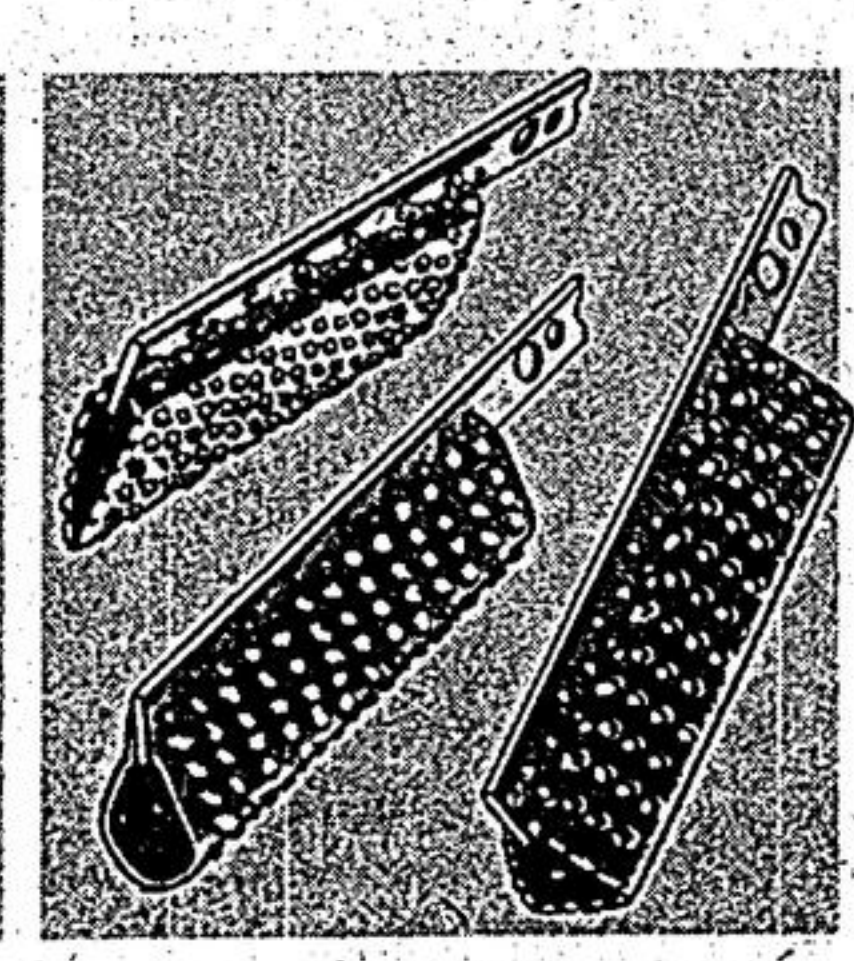

2000-Lb Hoist
SPECIAL PURCHASE **488**

Lift that load easily with this! Strong steel bolts with solid plastic pulleys; 65-ft white polypropylene rope. 99-3011

Locking Pliers
SPECIAL PURCHASE **299**

Rust-resistant steel—9½" in length; 6-grooved stops; 1¼" widest opening. 99-2506

Steel Tape
SPECIAL PURCHASE **599**

Metal casing, belt clips, pushbutton lock; 16' x ¾" or 16'5m x ¾". 99-3001

Sabre Rasps
REG. \$3.99 **339**
SET of 3

Clean up edges on straight shapes, curves, corners. Fits all sabre saws: 54-0994