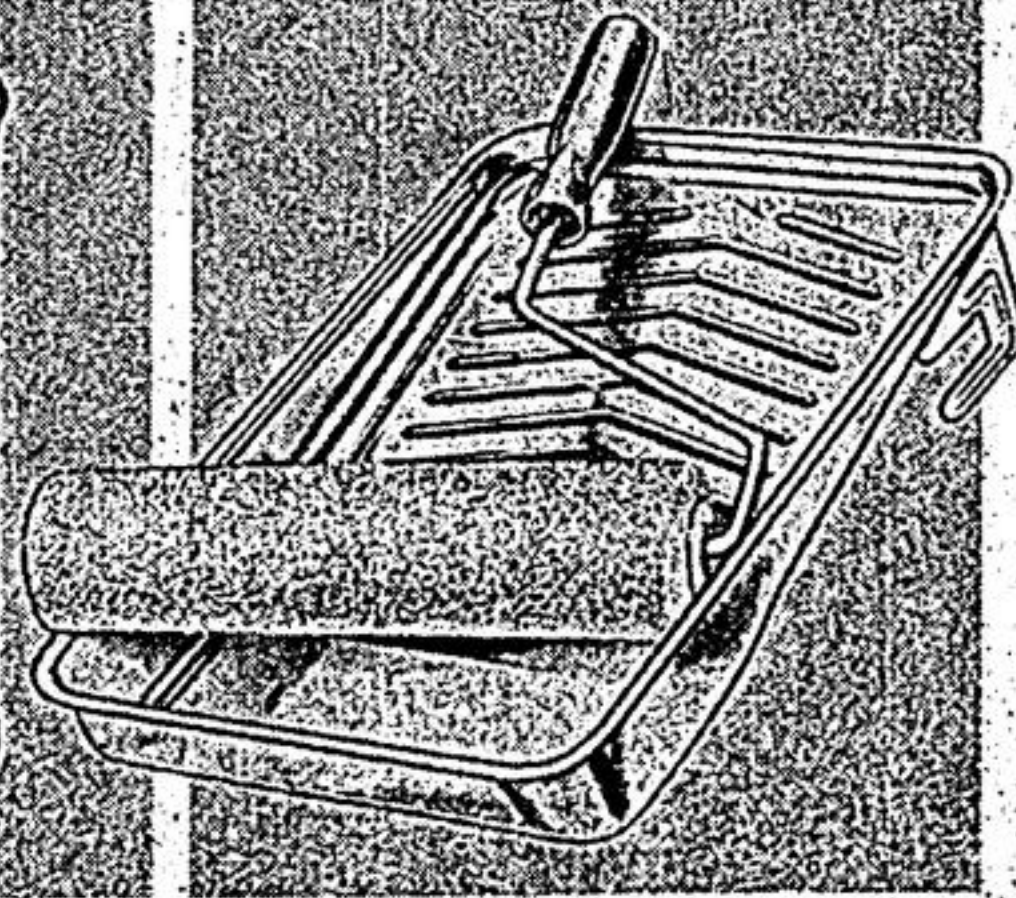

9½" Dylon
Roller/Tray Set

449
Regular $5.19

Neat saving on a painting essential. Hi-pile cover; metal tray. 49-5826