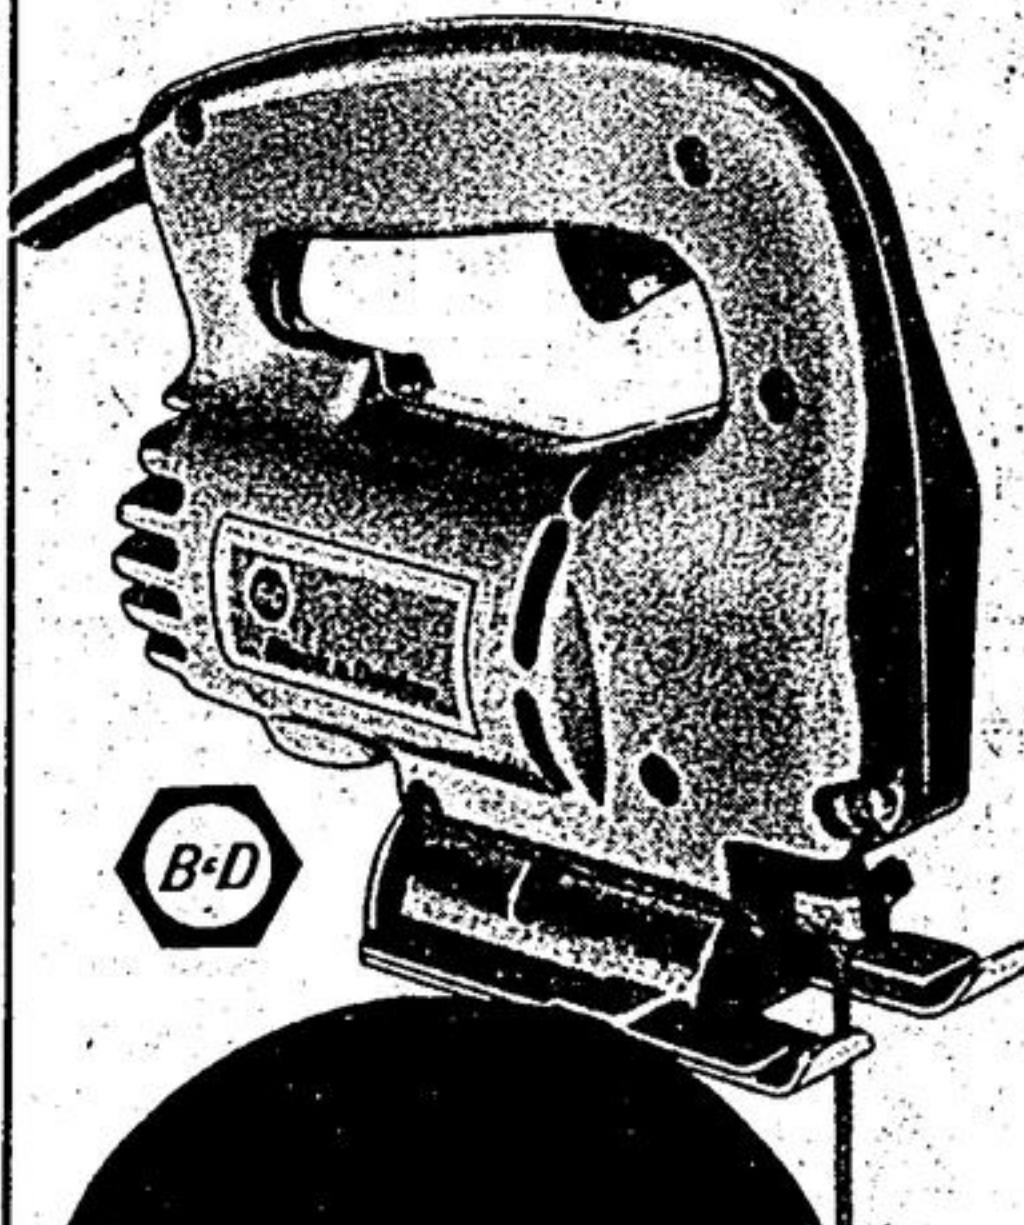

2999
Regular $36.95

STP
Snowmobile Oil
...with Gas Treatment

115
20 fl. oz
Reg. $1.39

Keep your snowmobile in the running with this world-famous STP Oil with Gas treatment. Add this 20-fl oz can to 5 gallons of gas for a 40 to 1 mix. It's quick-mixing and dependable even in extreme cold. Get a supply now at a substantial February Features saving—but hurry while it lasts! 28-1791