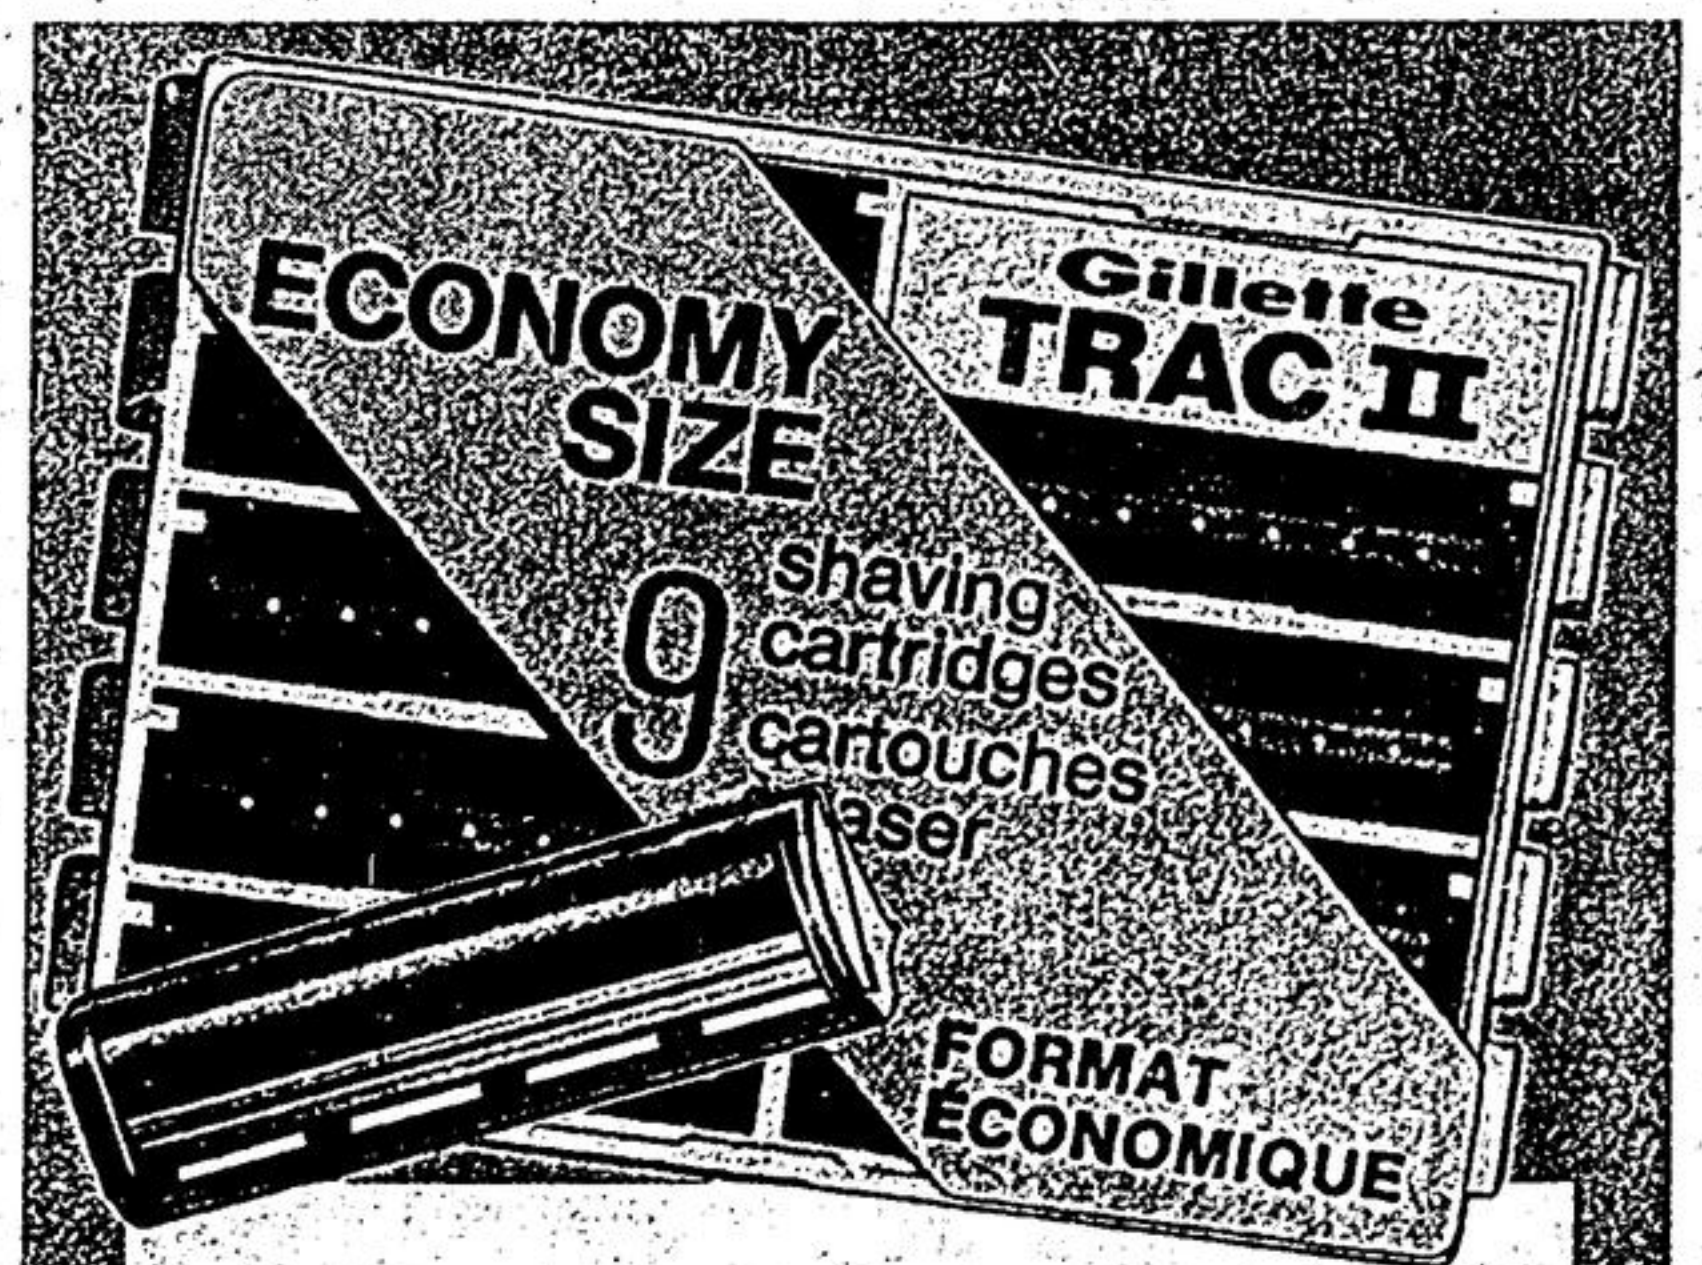

GILLETTE
Trac II
Twin Blades

139
Package of 9

Here's inexpensive shaving for the men in the family! A pack of 9 twin blade cartridges in a neat plastic dispenser—at a low special price! 99-2640

CANADIAN TIRE

STOUFFVILLE

360 Main St. West Phone 640-5800

OPEN MONDAY TO FRIDAY 9 a.m. to 9 p.m.