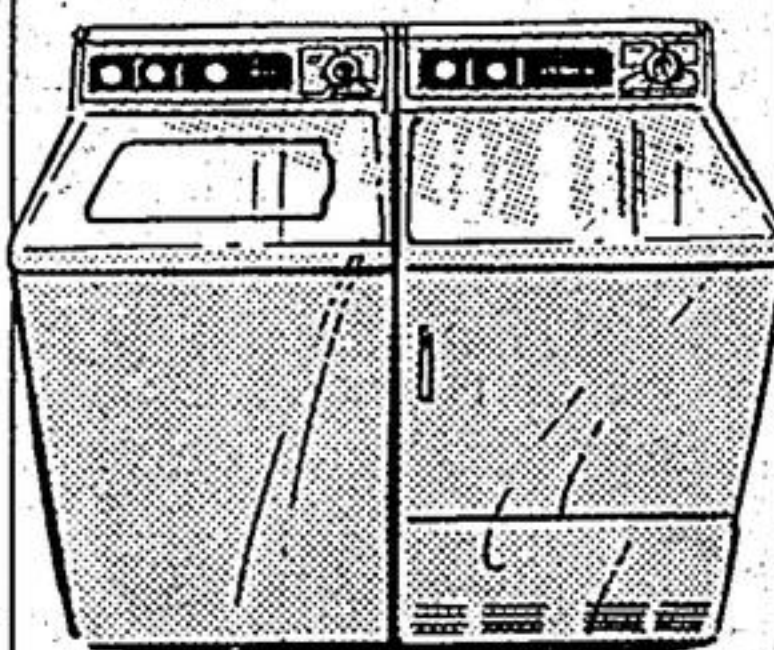

Or choose our more deluxe washer and dryer

(3) 414 — Viking 2-speed washer has 5 wash/rinse temperature combinations, variable water levels, filter-flo filter. Model EWX22W in white. Approx. 42 x 27 x 25".
Eaton price, each
359.99

(4) 414 — Viking automatic dryer features automatic dry and permanent press, 6-minute timed fluff, end-of-cycle signal. Model EDX22W in white. Approx. 42 x 27 x 25".
Eaton price, each
239.99

Harvest wheat colour 10.00 extra on both the above.

18-lb. tub capacity can easily handle the family washload.	Heavy-duty activator duplicates hand washing action for thorough cleaning.	Filter-flo basin helps keep clothes lint-free.	Large porcelain-enamelled drum — and big loading port. Scratch and chip resistant.	Up-front lint trap reminds you to clean it every time for more dryer efficiency.	Separate temperature selection lets you choose degree of heat required.

EATON'S

EATON'S — TORONTO EATON CENTRE
Open Monday to Friday, 9:30 a.m. to 9:00 p.m. and Saturday, 9:30 a.m. to 6:00 p.m.

YORKDALE
Dufferin and 401
Mon. to Fri. 9:30 a.m. to 9:30 p.m.
Sat. 9:30 a.m. to 6 p.m.

SHERWAY
O.E.W. and Hwy. 427
Mon. to Fri. 9:30 a.m. to 9:30 p.m.
Sat. 9:30 a.m. to 6 p.m.

BRAMALEA
Dixie Rd. Hwy. 7
Mon. to Fri. 9:30 a.m. to 9:30 p.m.
Sat. 9:30 a.m. to 6 p.m.

DON MILLS
Don Mills Road-Lawrence
Mon. to Fri. 9:30 a.m. to 9:30 p.m.
Sat. 9:30 a.m. to 6 p.m.

SHOPPERS' WORLD
Danforth & Victoria Park
Mon. to Fri. 10 a.m. to 9:30 p.m.
Sat. 10 a.m. to 6 p.m.

WAREHOUSE STORE
Weston Road and Sheppard
Mon. to Fri. 9:30 a.m. to 9:30 p.m.
Sat. 9:30 a.m. to 6 p.m.

OSHAWA
Mon., Tues. and Sat. 9:30 a.m. to 6 p.m.
Wed., Thurs. and Fri. 9:30 a.m. to 9:00 p.m.

SCARBOROUGH
McCowan Rd. and 401
Mon. to Fri. 9:30 a.m. to 9:30 p.m.
Sat. 9:30 a.m. to 6 p.m.

Eaton's telephone order service open 24 hours daily
861-5111