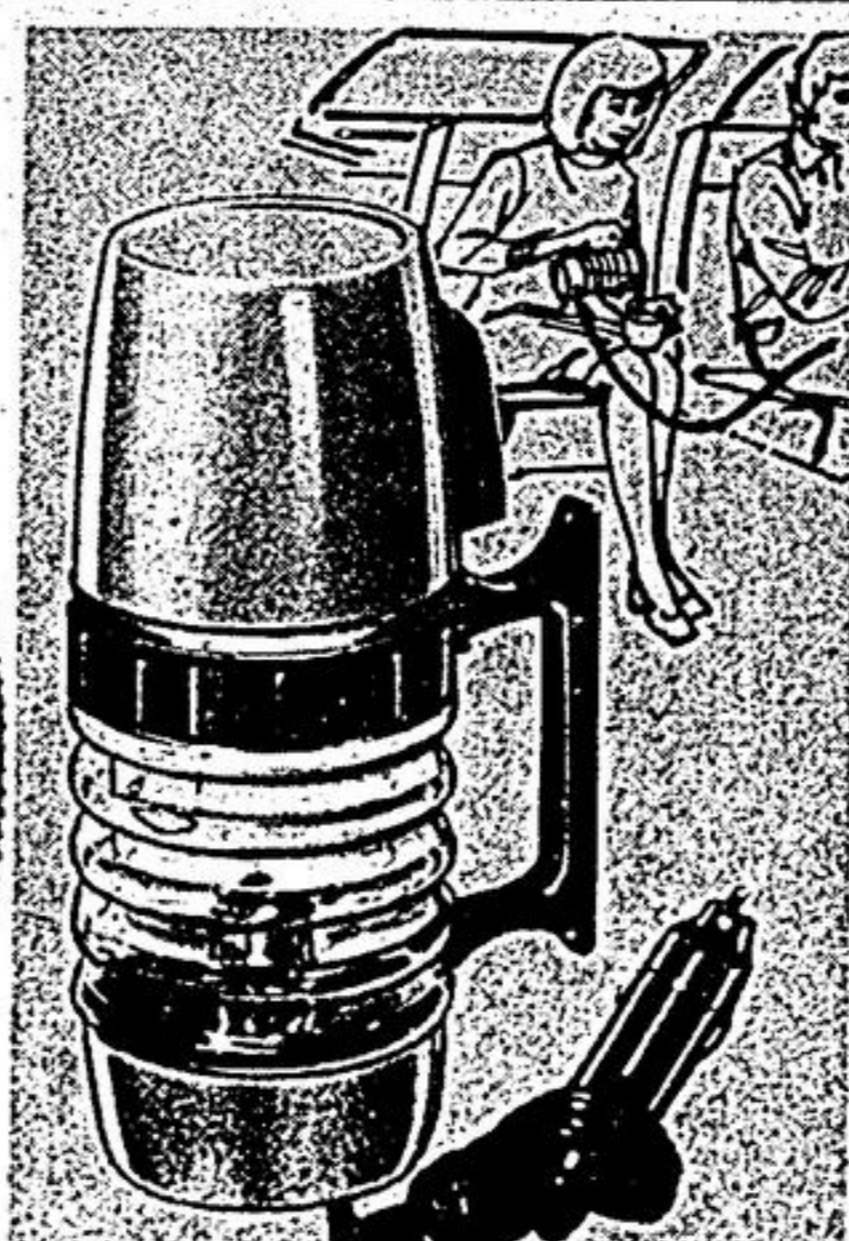

Good for the road
Coffee Maker

Regular $6.59 **566**

Plugs into any 12-volt lighter socket to give refreshing hot drinks. With lighter plug, cord and 2 plastic cups. 37-0101