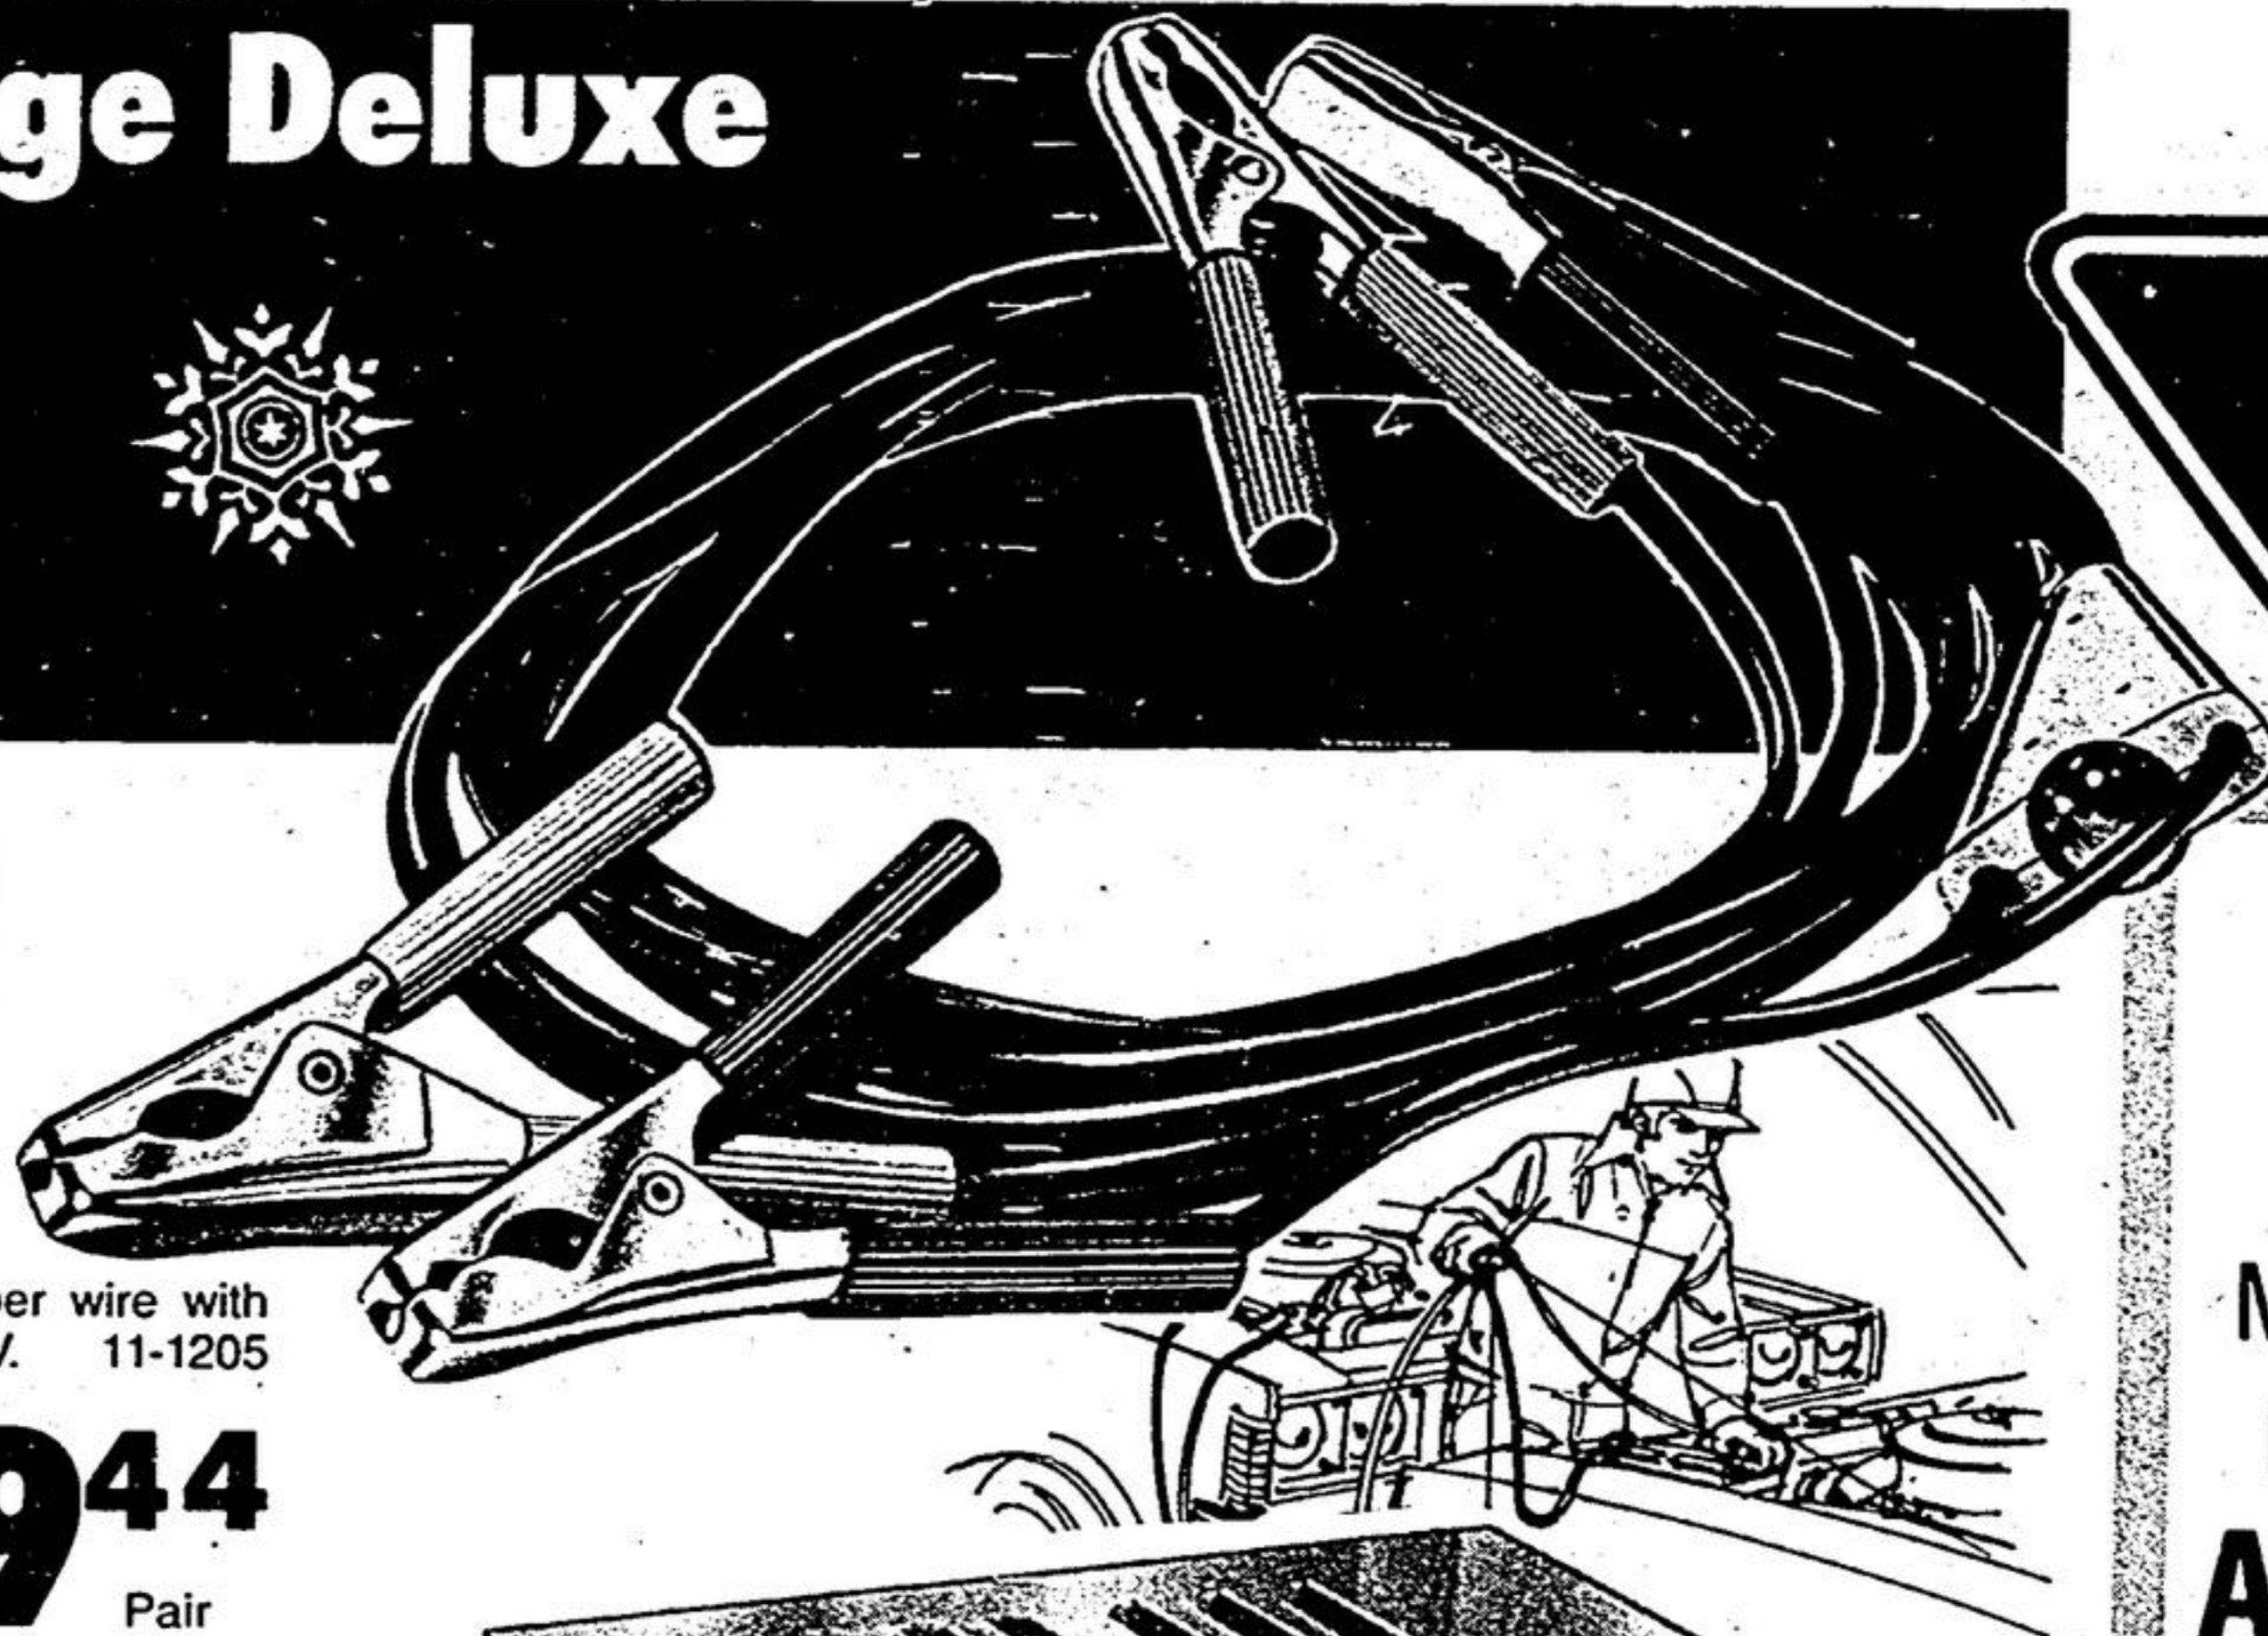

Save! 6-Gauge Deluxe Booster Cables

Regular
$11.49

999
Built-in
Inspection
Light

Beat battery failure and save. 12 feet long copper wire with built-in light for easier night hook-up. 200A Clips. 12V. 11-1205

4-Gauge Booster Cables **944**
8-ft long — Regular $10.95 Pair

Last Minute Gift Guide
5-Amp Battery Charger

Quality
MOTOMASTER
12-volt unit

1849

Charge your own battery and save on costly service calls. Features include built-in overload protector, polarity indicator light, fullwave selenium rectifier. High quality housing. 11-1513

MOTOMASTER
**Gas Line
Anti-Freeze**

REDUCED!

33^c

6-ounce bottle

Winterize and economize with an all-weather conditioner ... does a double job ... melts ice removes water. Combats stalling. Regular 39c. 38-2303