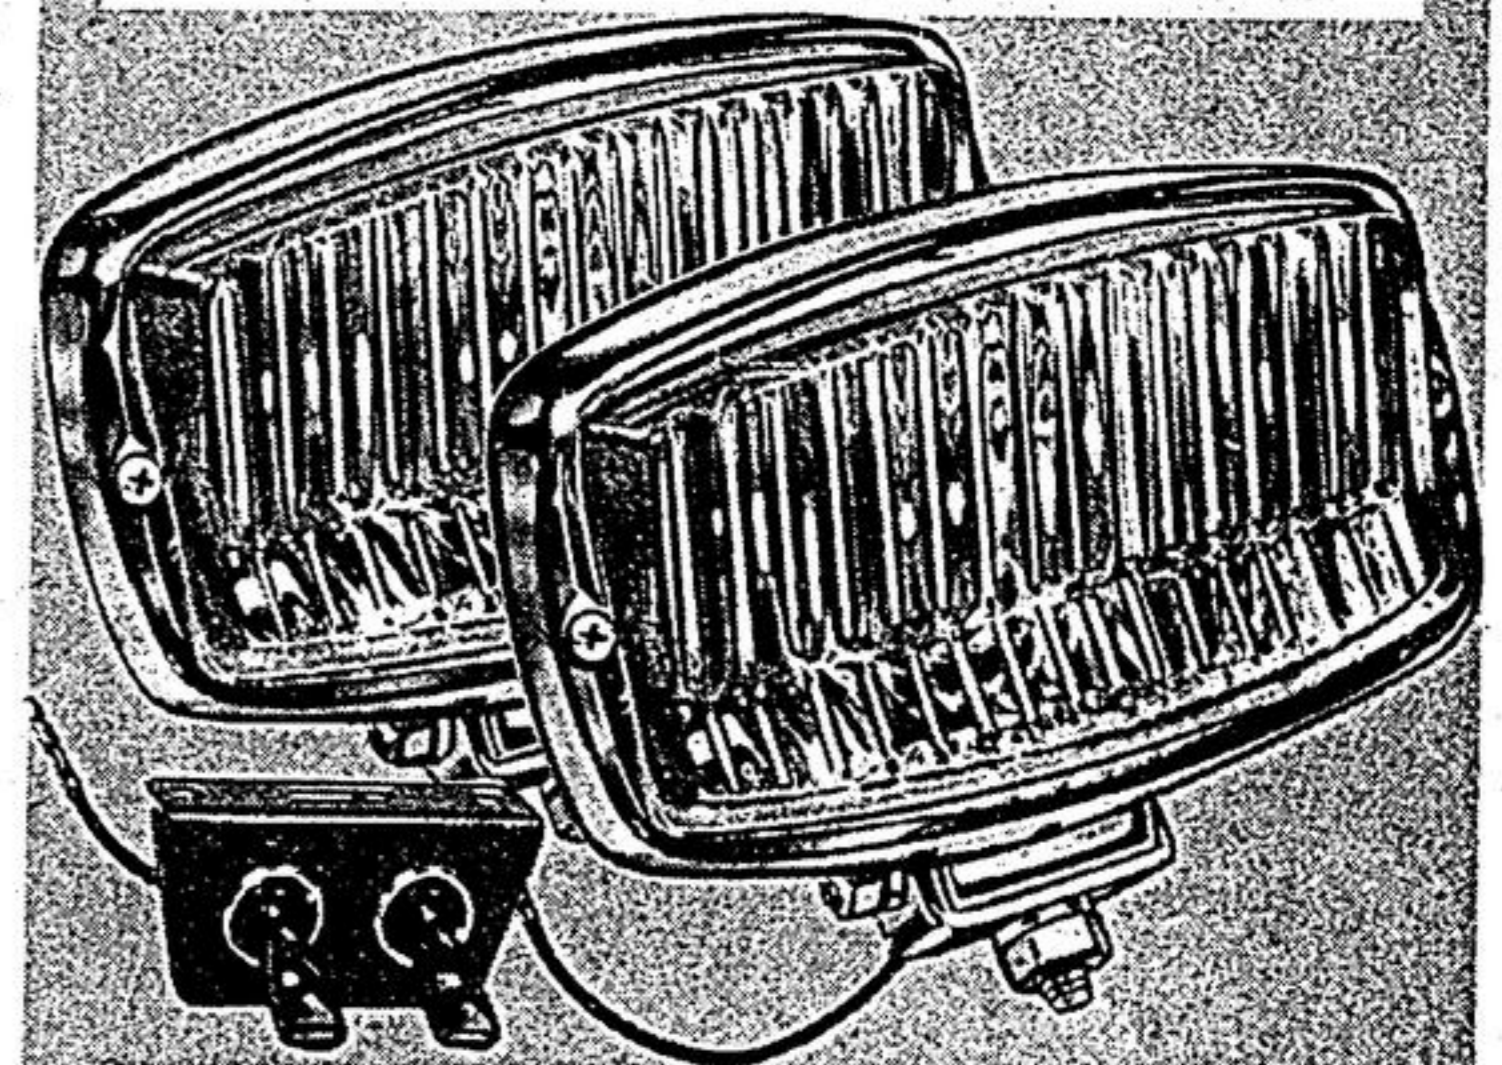

'RALLYE 4' QUARTZ-HALOGEN
Rectangular Fog Lamp Kit

Save **2688**
$3.05 Regular $29.95

High wattage gives up to 50% increased output. Lets you see and be seen better. 2 lights, each about 5 1/4 x 3 x 2 1/4" deep. 12V system. 20-3574