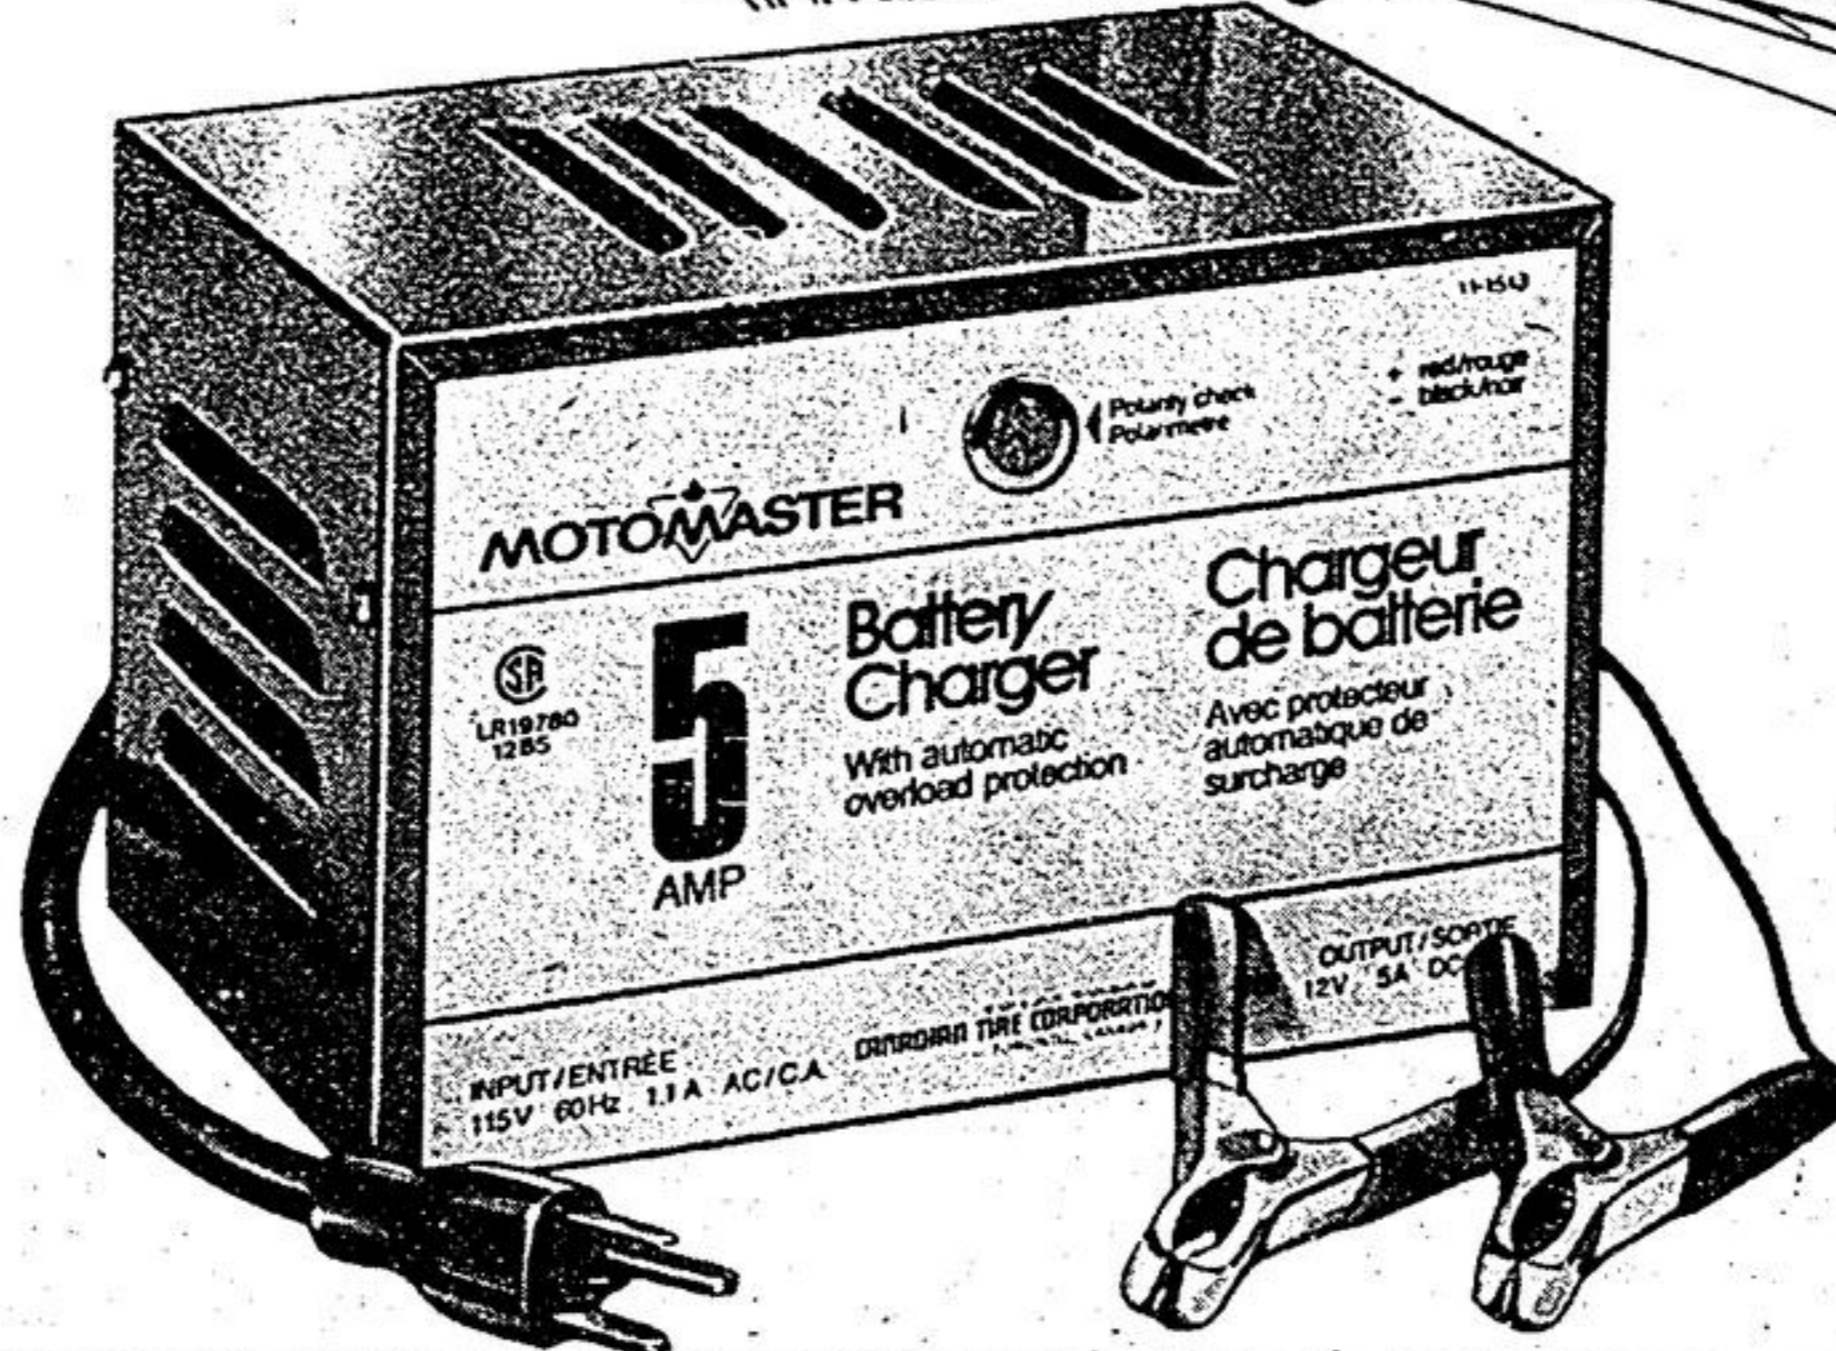

Save! 6-Gauge Deluxe Booster Cables

Regular
\$11.49

999
Built-in
Inspection
Light

Beat battery failure and save. 12 feet long copper wire with built-in light for easier night hook-up. 200A Clips. 12V. 11-1205

4-Gauge Booster Cables **944**
8-ft long — Regular \$10.95 Pair

Last Minute Gift Guide
5-Amp Battery Charger

Quality
MOTOMASTER
12-volt unit

1849

Charge your own battery and save on costly service calls. Features include built-in overload protector, polarity indicator light, fullwave selenium rectifier. High quality housing. 11-1513

**Reduced - Deep, thick simulated sheepskin
Car Seat Cover**

Save **1688**
\$2.07 Regular \$18.95

6 popular sizes to fit
most makes and models

Affordable luxury you'll warm up to. Easy-care polyester pile fabric looks and feels fleecy for cosy warmth in winter, coolness in summer. Easy to install. 32-5480X