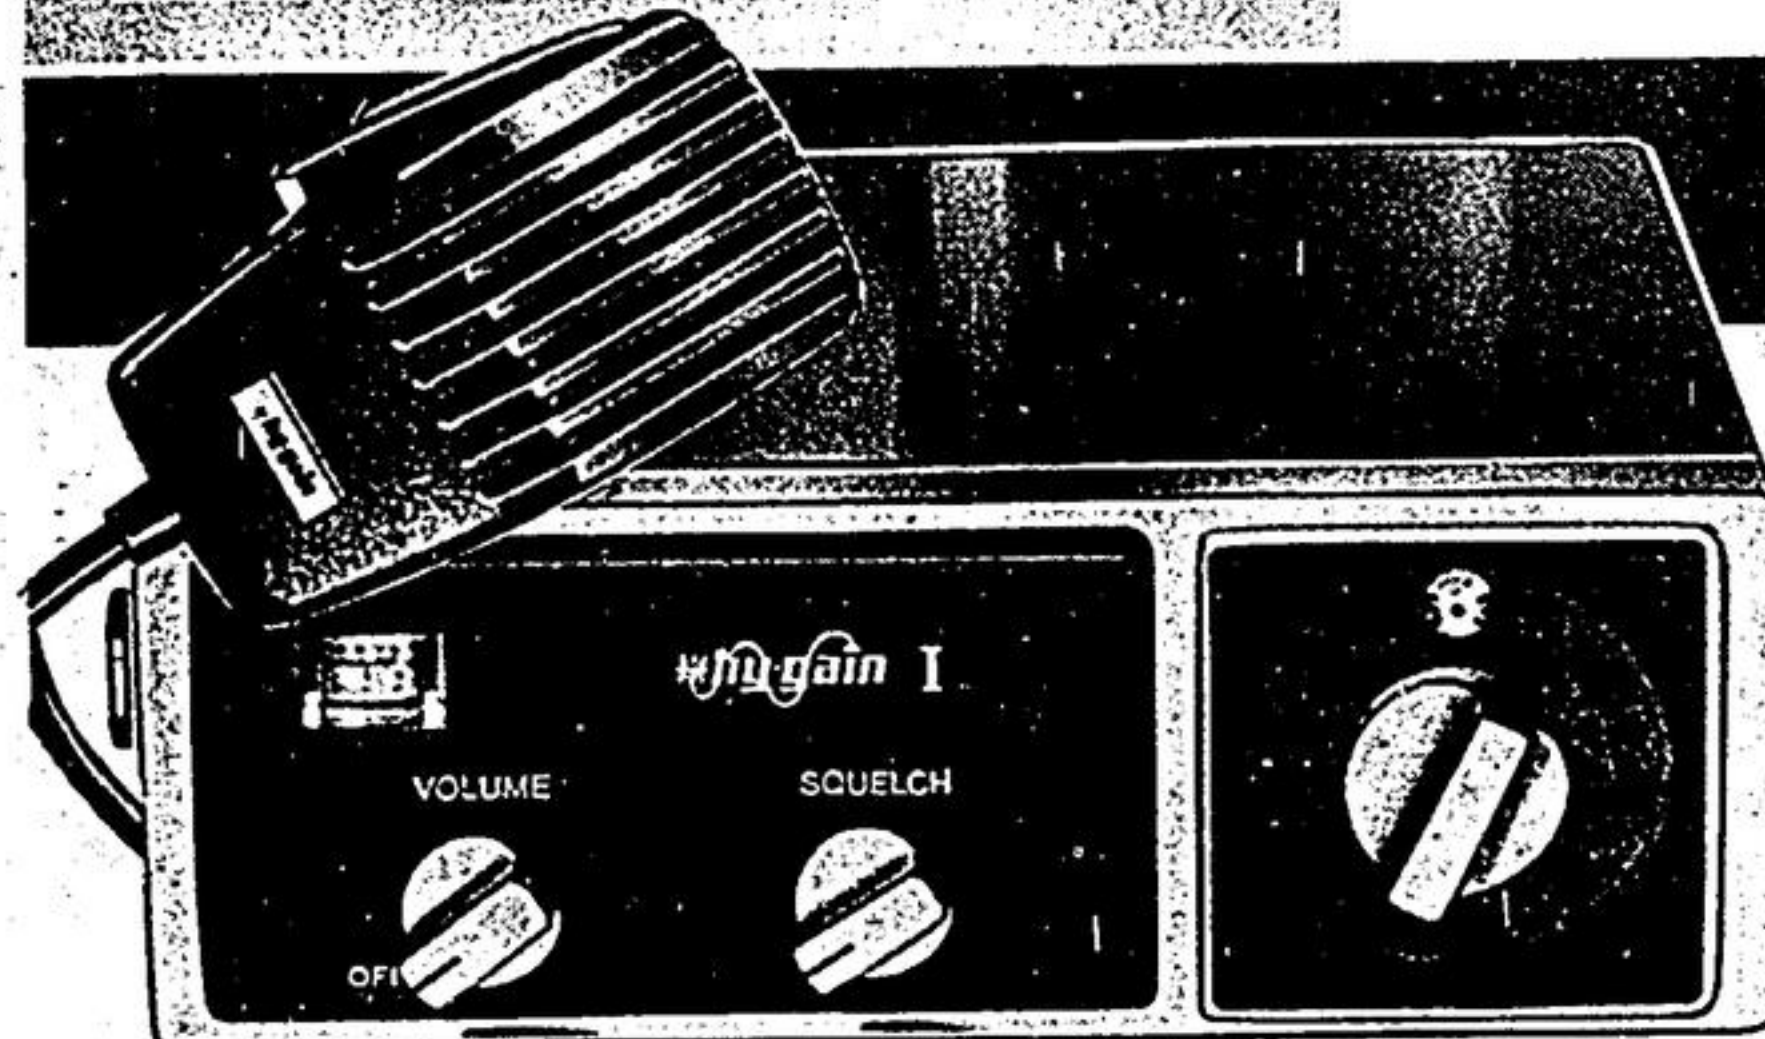

40-Channel Hy-gain-I CB Was $159⁹⁵

- Volume and squelch controls
- Illuminated channel selector and S/RF meter
- Mike with built-in preamplifier
- External speaker jack

Simple to operate! Automatically — adjusts modulation, controls gain, cuts down noise and boosts range. PLL circuitry. About 6³/₈ x 9¹/₈ x 2¹/₄" high. Save now and prove yourself a Good Buddy. 35-0126

Reduced
$50

109⁹⁵

35-0126