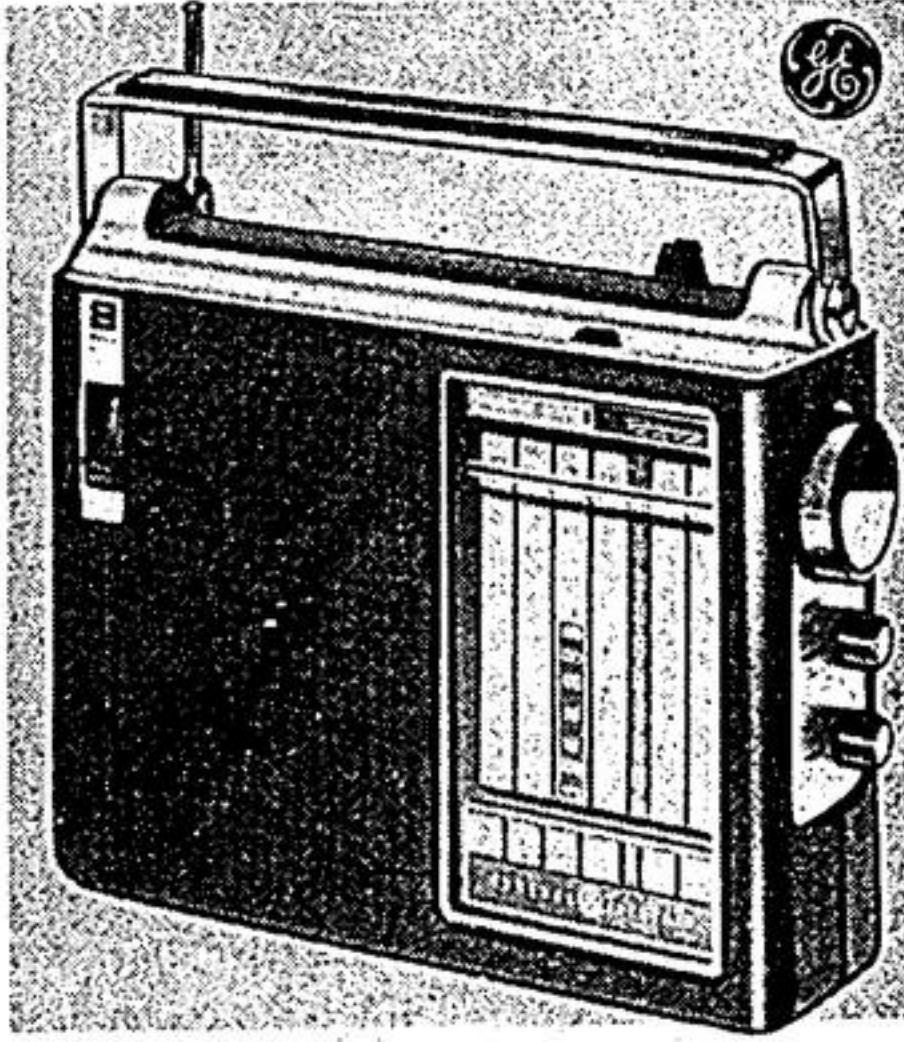

Soundesign AM/FM/CB

19⁹⁹ Reg. \$24.88

Lots of fun for a pocket-size! Monitor 40 CB channels or AM/FM. Telescopic antenna. Earphone jack. 44-2109

Walkie Talkie Gift Special

Set of 2 **23⁸⁸** Reg. \$27.88

Super CGE models will get them talking. Side-mounted transmit control. 36" telescoping antenna. Batteries extra. 44-3541

CGE AM/FM Digital Clock Radio

29⁹⁵ Reg. \$39.95

Wakes you to your favorite program or alarm. Solid state with built in AM and FM antennas. AFC on FM for drift-free reception. 4" speakers. 44-2056

Save \$18.93 CGE Multi-Band