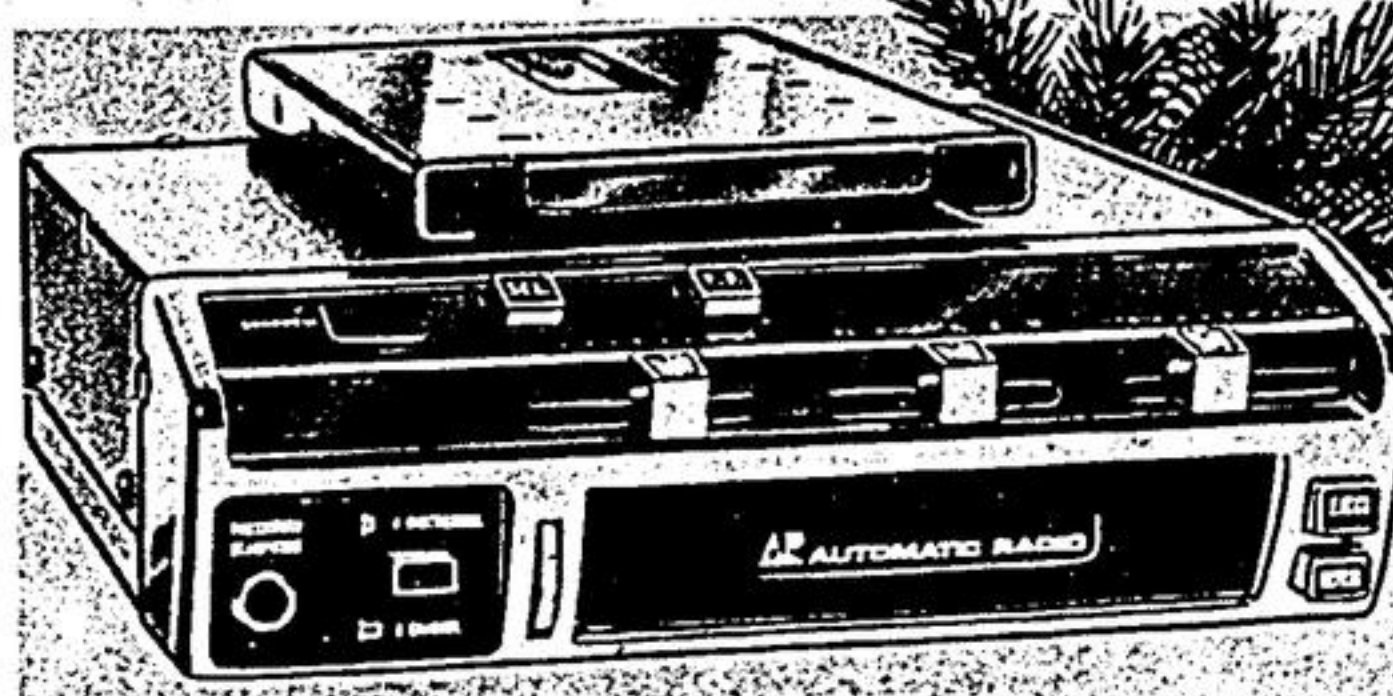

Reduced
\$50

109⁹⁵

35-0126

Great Gift Ideas for the Motorist

\$21⁰⁰ off 8-Track Player for Under-Dash Mounting

Reg. \$95.95 **74⁹⁵**

Boss model 102 stereo has slip-out bracket to prevent theft. Push-button channel selector. Fast forward, eject, repeat. Slide balance, volume, tone. Rotary tuning. Headphone jack. 35-0320