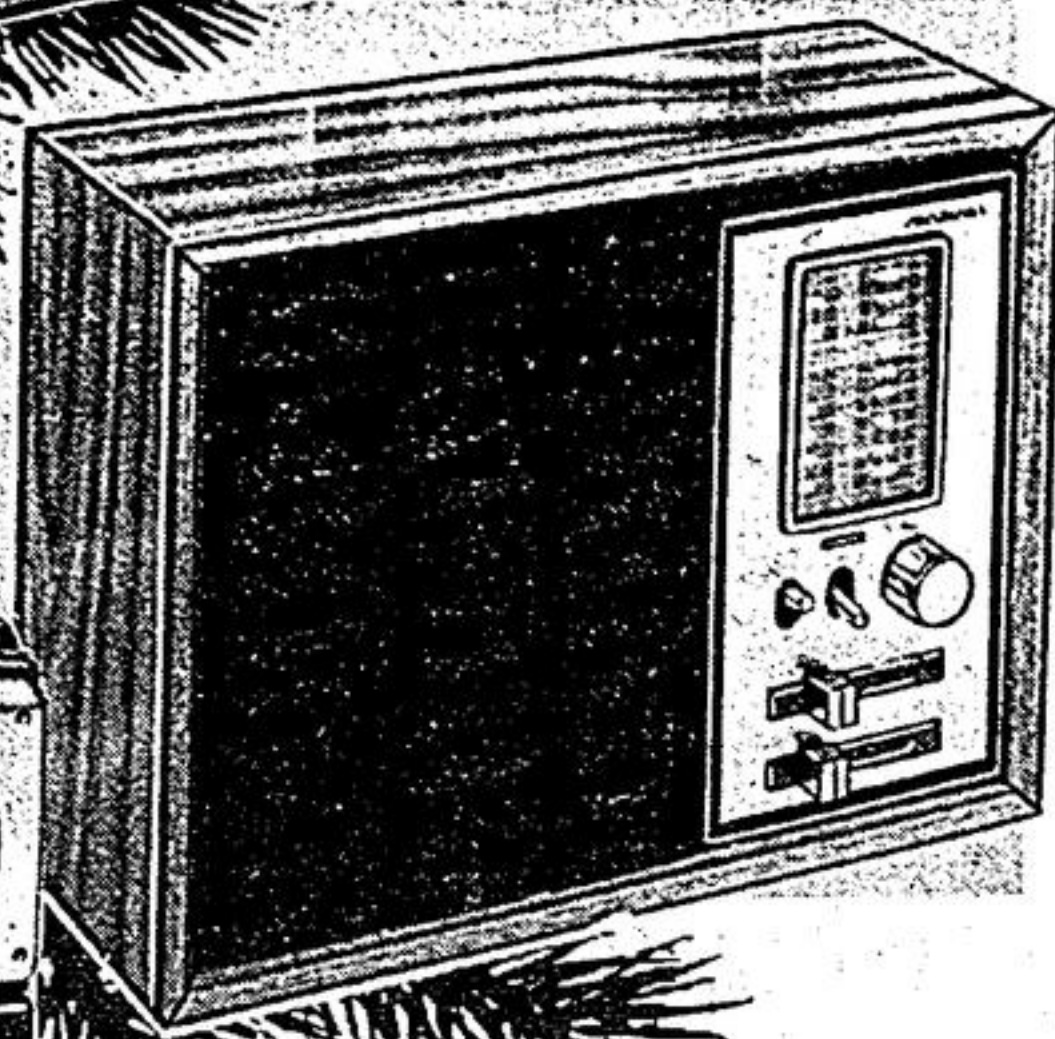

Special Purchase! Multi-Band Portable Radio

- AM, FM, SW, Air, CB and Public Service Bands
- AC/DC Operation

Bristal's for you, if you enjoy the drama of everyday life plus Beethoven. Telescopic antenna. Sliding squelch and volume. 99-2986

Special! Soundesign AM/FM

Sound gift idea for anyone on your list! Go-anywhere AC/DC portable features sliding tone and band switches. Rotary tuning and volume controls. Multi-section telescopic antenna. Earphone jack. About 8¹/₄ x 6³/₄ x 3¹/₂". 99-2984

19⁹⁵

Soundesign 8-Track Stereo Player

Special Purchase **44⁹⁹**

Two-component model goes anywhere! Operates on AC, batteries (extra) or auto/boat power (12V adapter included). Automatic/manual program selector. Separate volume controls. 7¹/₄ x 7¹/₄ x 3¹/₄" each. In Fire Engine Red. 99-2985