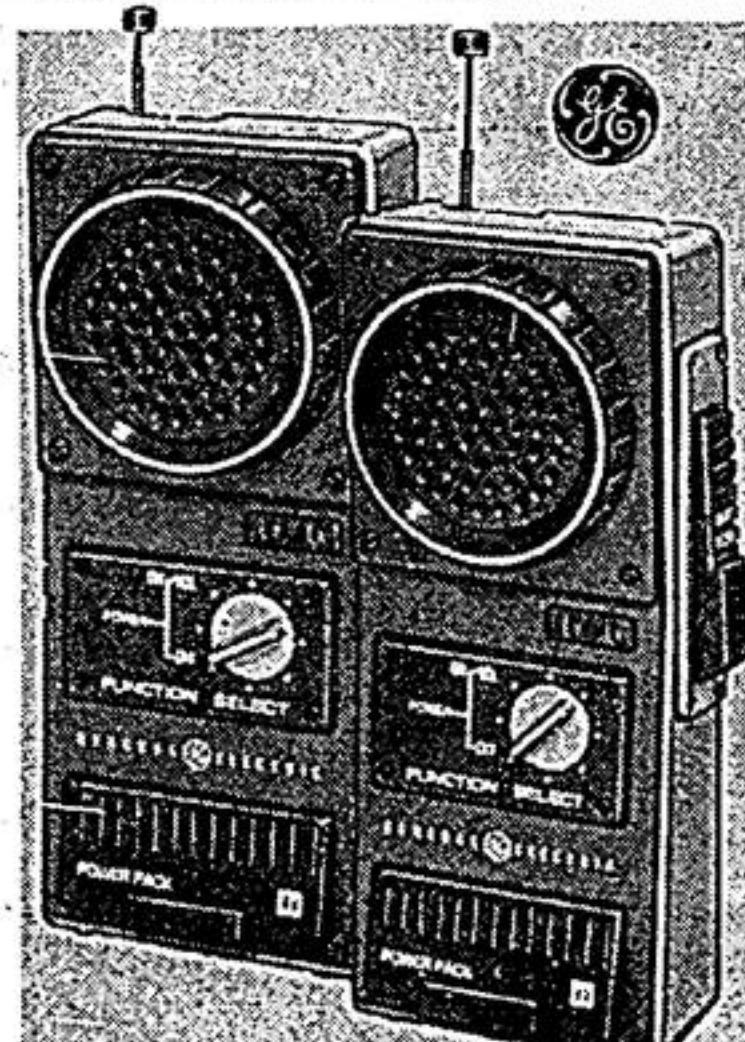

Walkie Talkie Gift Special

Set of 2 **23⁸⁸** Reg. $27.88

Super CGE models will get them talking. Side-mounted transmit control. 36" telescoping antenna. Batteries extra. 44-3541