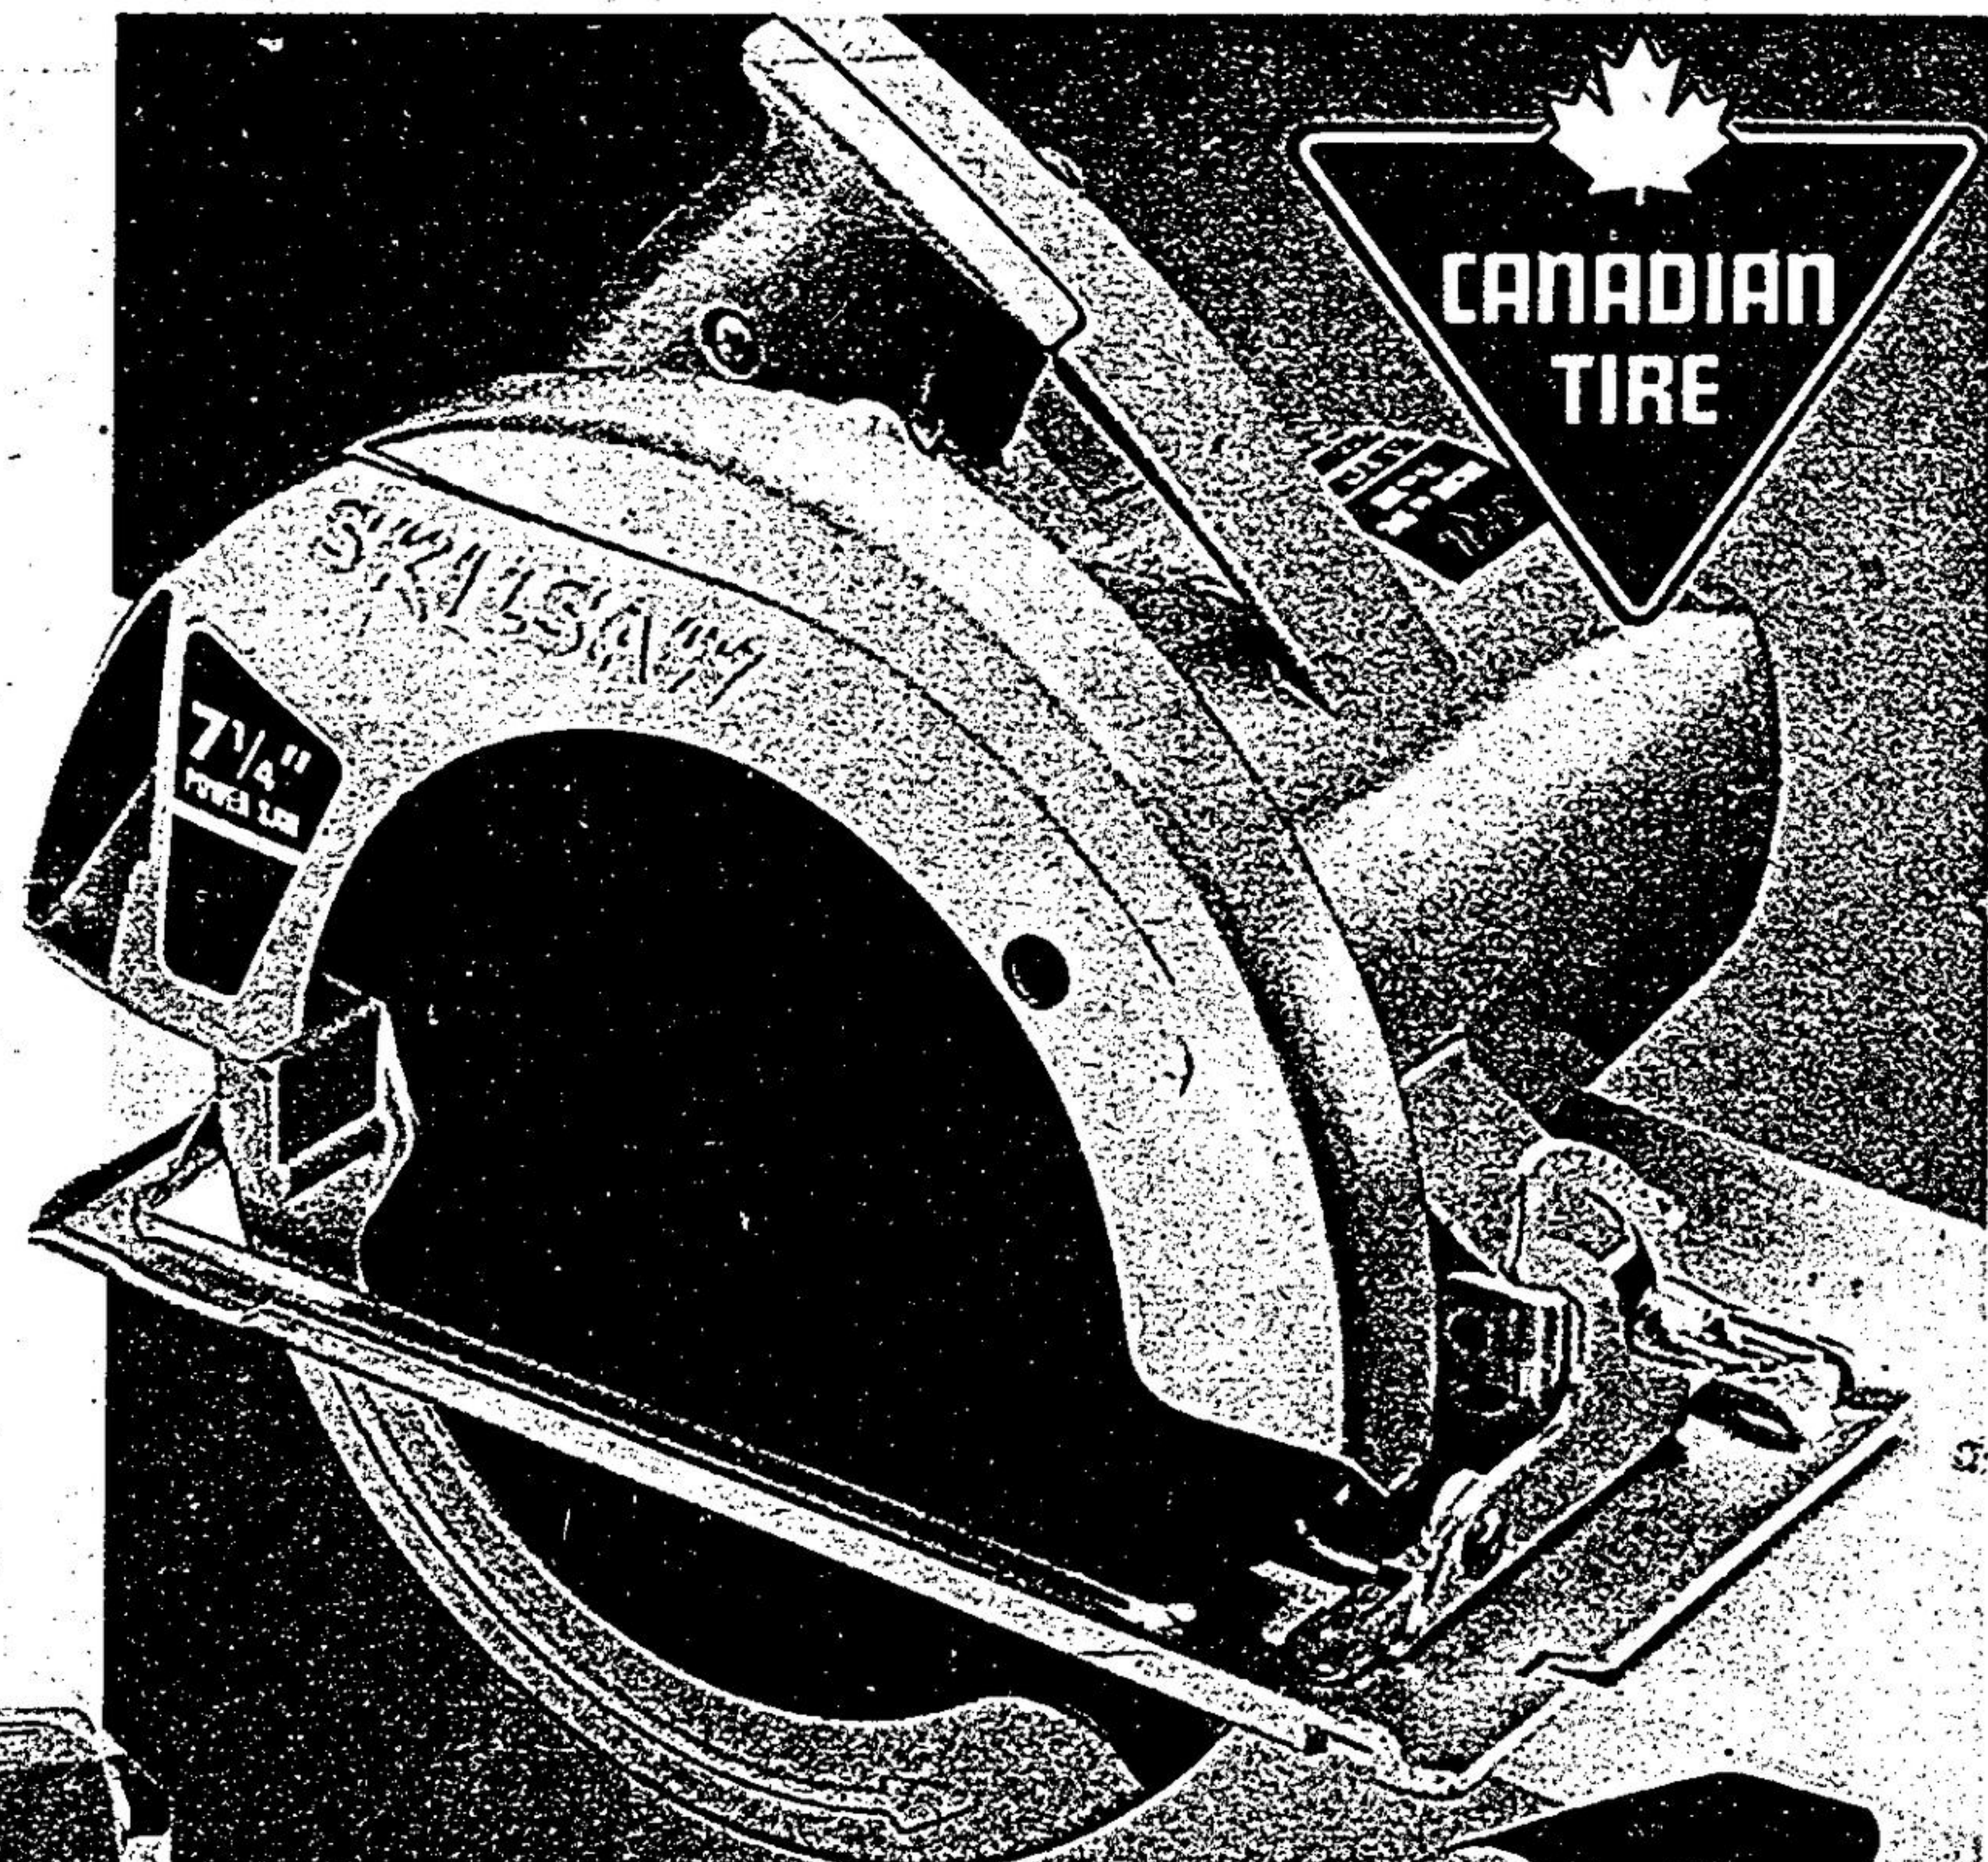

# Build it with 'Skil'... Powerful 7 1/4" Circular Saw

Special Price  
**3288**

'Skilsaw' — the name assures you of dependability. The 10-amp burnout-protected motor generates 5200 rpm. Weighs only 9 1/2 lbs; adjustable depth of cut; safety features. 99-2116

## Black & Decker Jig Saw Kit

Save \$4.11

**2288**  
Reg. \$26.99

You hit the jackpot with this power-packed kit priced to save you plenty! Includes 2-speed Jig Saw, double-insulated for safety; rip fence, 4 assorted blades and a neat fitted case. A great addition to your workshop. Hurry for yours, they'll go fast! 54-8111

## 3/8" Variable-Speed B & D Drill

Regular \$26.89

**2389**

A powerfully good buy for the home handyman! Black & Decker model #7140 — a 3/8" reversing drill with a speed variable from 0 to 1000 rpm. Rugged 2.4 amp motor. Don't miss out on this attractive Winter Beater sale price! 58-2845