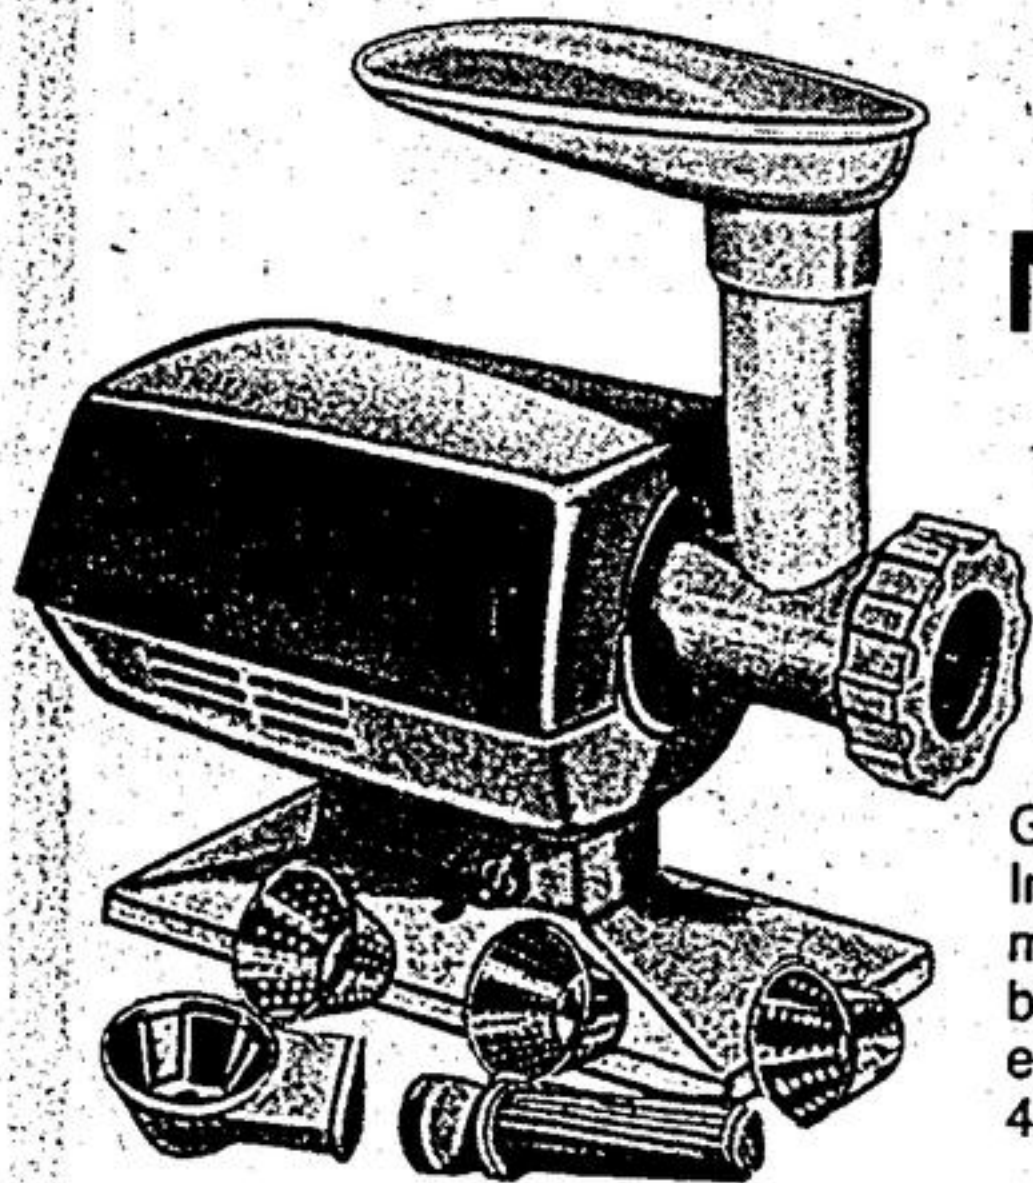

Moulinex Meat Grinder

3288 Reg. $39.99

Save $7.11

Great cut-up for salads too! Includes 3 interchangeable metal drums, 2 cutting blades, tamper block. Powerful motor, nylon casing. 43-1950

Ironing Table

797 Reg. $9.88

Save now. Tangerine-enamel. Mesh-top metal; rubber-tip T-legs; adjusts to 36". 42-9403

IRONING TABLE COVER/PAD Standard size. 42-9445. Reg. $3.59... **297**