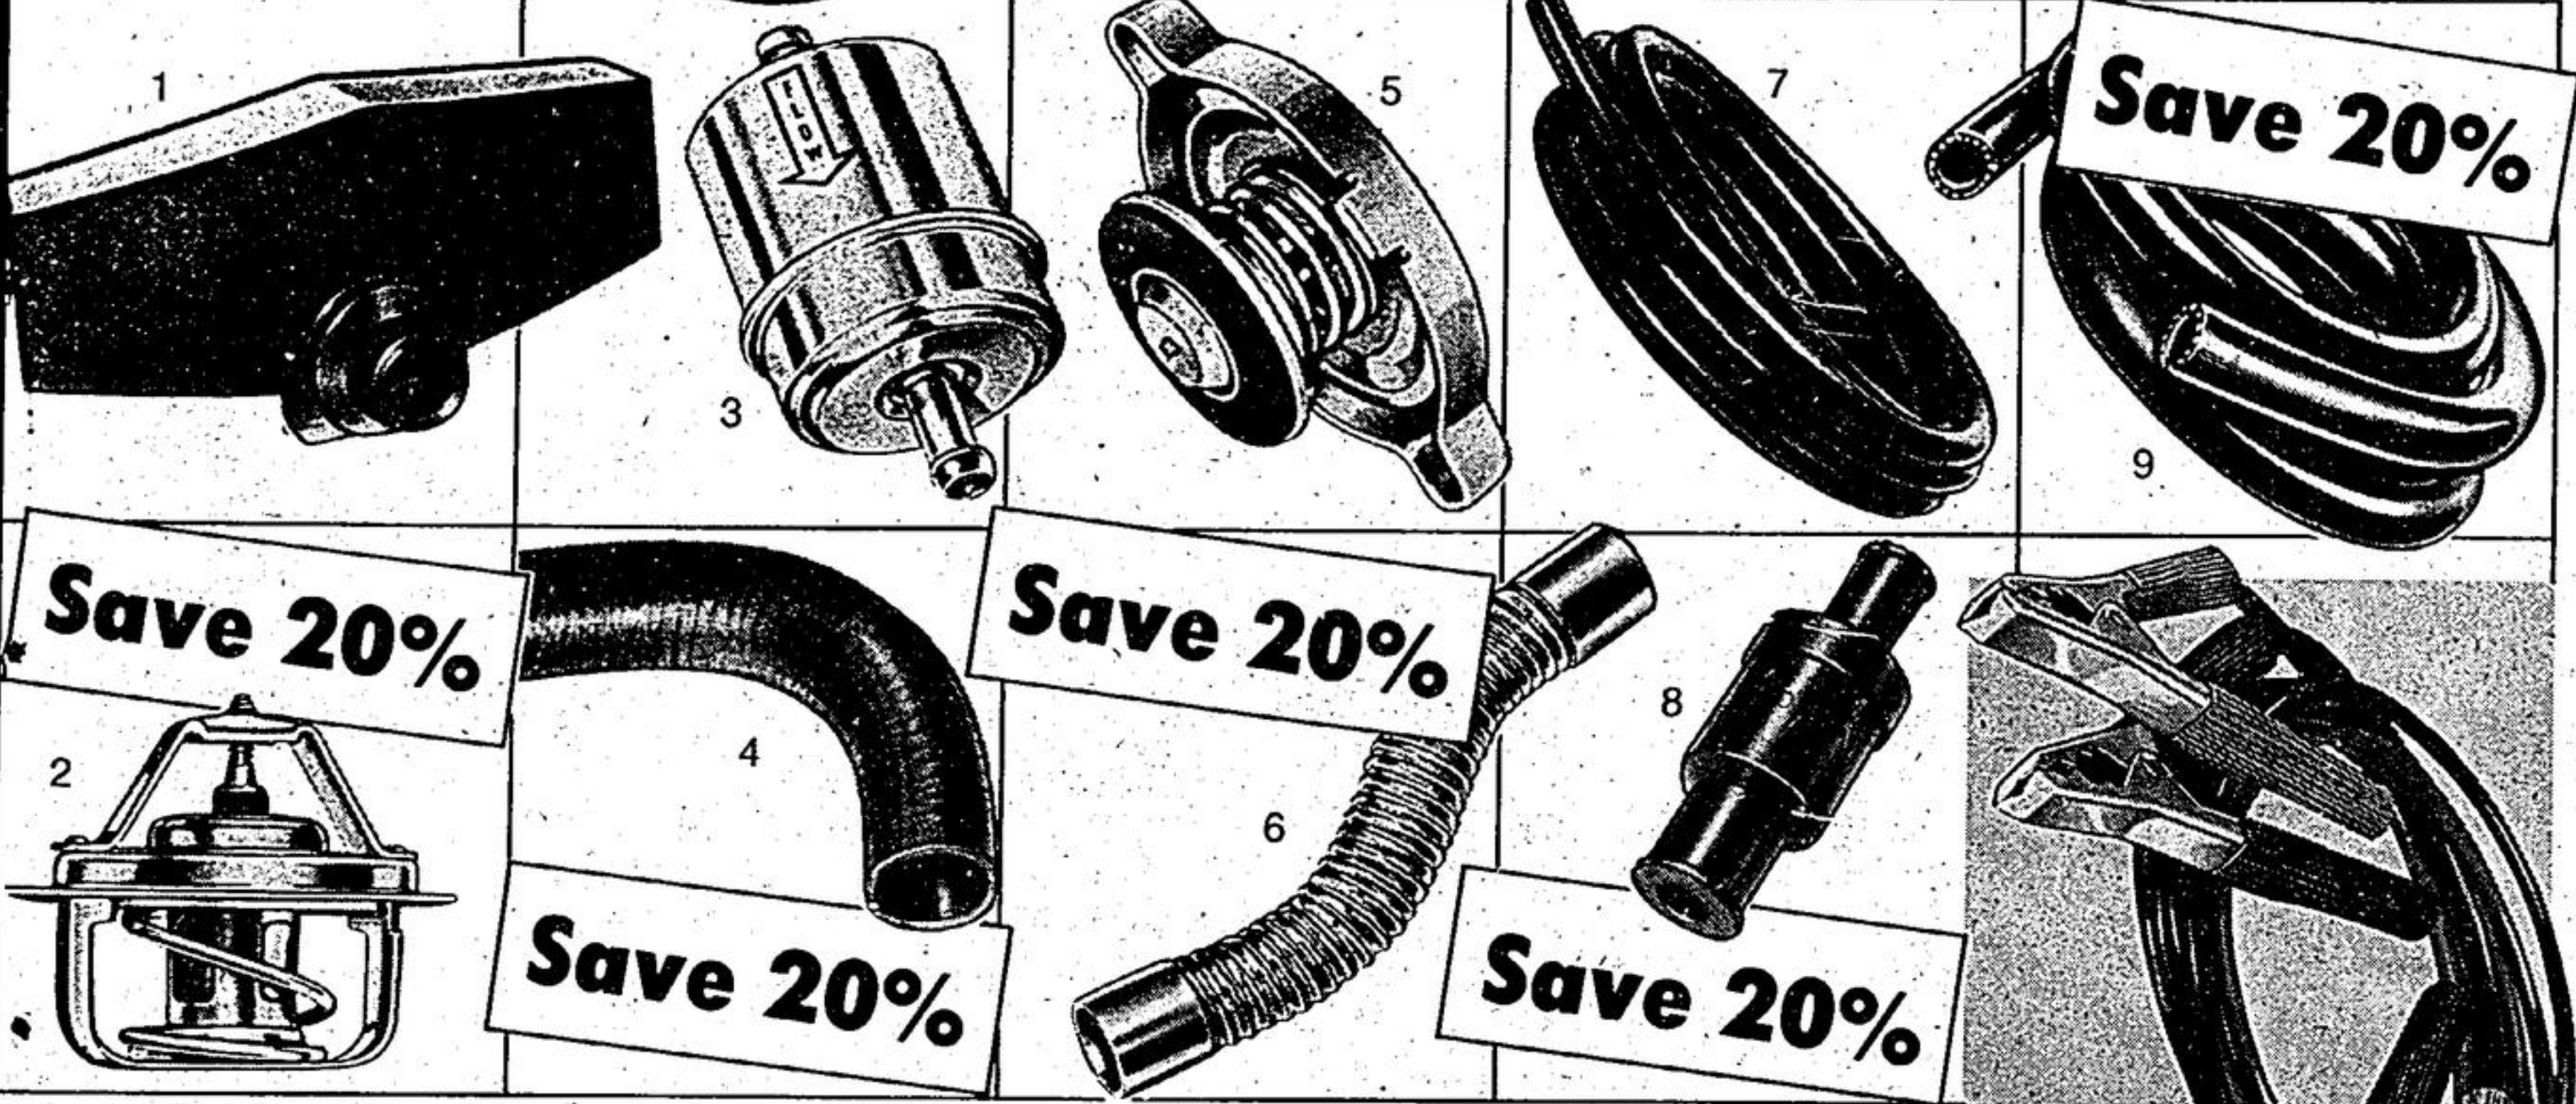

Cleaner Starts with New Parts

Air Breather

1. Attaches to air cleaner. For 1968-76 GM; 71-76 Ford V8 or 6-cyl. Reg. $1.44.

99¢

Molded Rad Hose

4. Most popular makes of cars & trucks. Reg. $1.59 to $9.49...

1²⁷ to 7⁵⁹

1/2"-diam. PCV Hose

7. Connects PCV valve to carburetor. Reg. 89¢ ft. 5/8" PCV Hose—Reg. 99¢ ft. 79¢

69¢

Thermostats

2. Extra-high (192°F) or high (180°F) temp. Reg. $2.19 to $2.49.

1⁷⁵ to 1⁹⁹

Rad Pressure Cap

5. Standard replacement most domestics. Reg. $1.99 to $2.39.

1⁵⁹ to 1⁸⁹

PCV Valves

8. Replace every 6,000 miles. Most makes. Reg. $1.79 to $2.49.

1⁴³ to 1⁹⁹

Fuel Filter Kit

3. In-line type. Universal for all North American cars with 5/16" hose. With clamps. Reg. $1.59.

1²⁹

Flexible Rad Hose

6. Most popular makes. 1 1/4" to 2" diam. Reg. $1.59 to $4.49.

1²⁷ to 3⁵⁹

Heater Hose

9. Reinforced. Available in 1/2", 5/8" and 3/4" inside diameter. Reg. 48¢ to 59¢ foot.

38¢ to 47¢