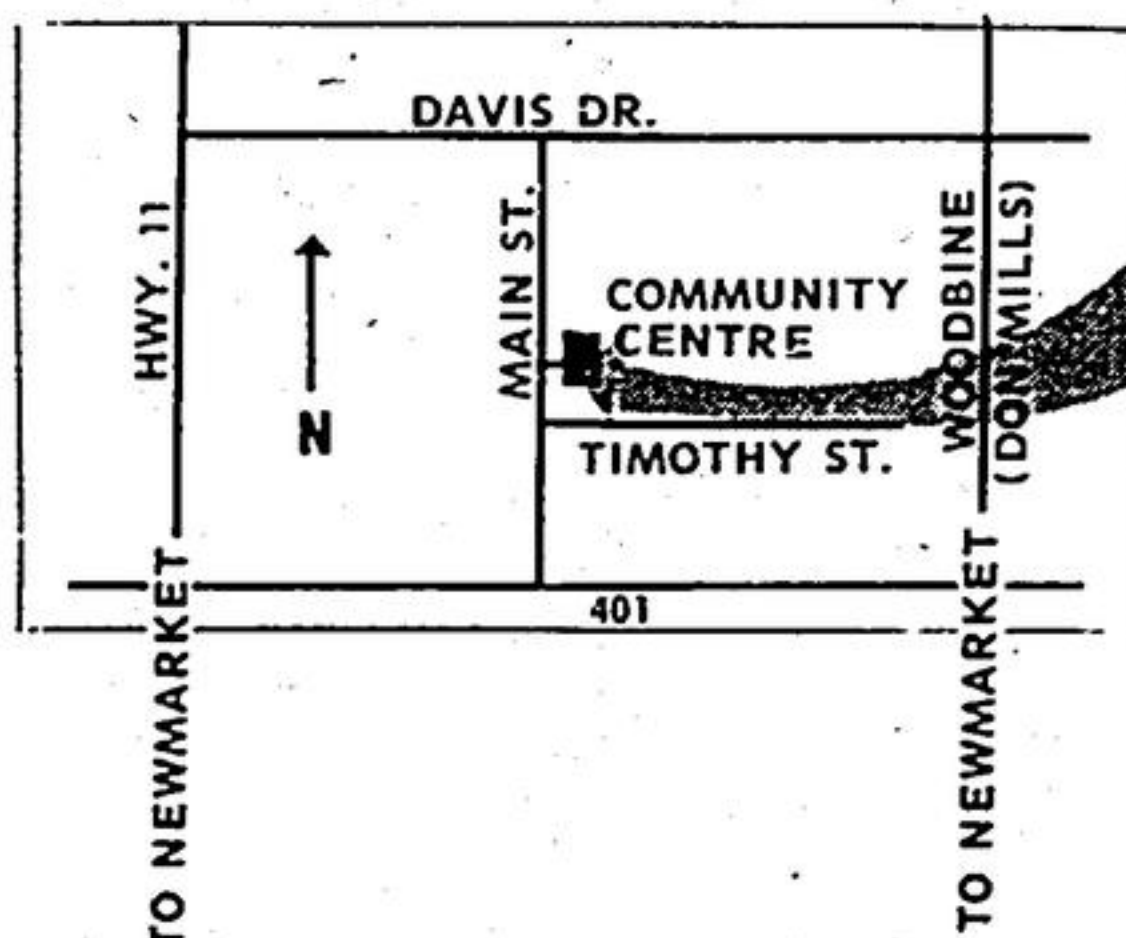

See our largest selection ever — now sale priced from

1.98
SQ. YD.
FOR INDOOR
OUTDOOR CARPET

TO ONE OF THE FINEST PLUSHES AT ONLY

11.95
SQ. YD.

HURRY IN FOR THE BEST SELECTION ... ALL ITEMS MUST BE SOLD ON A 1ST COME — 1ST. SERVED BASIS!

BILTRITE CASH & CARRY IN THE ARENA OF THE NEWMARKET COMMUNITY CENTRE

ON THE SPOT PICK-UP DELIVERY EXTRA WITHIN 48 HOURS

HOURS: 9 A.M. - 9 P.M.
WEDNESDAY THRU SATURDAY
HWY. 11 (YONGE ST.) TO DAVIS DRIVE SOUTH ON MAIN ST. TURN LEFT ON TIMOTHY