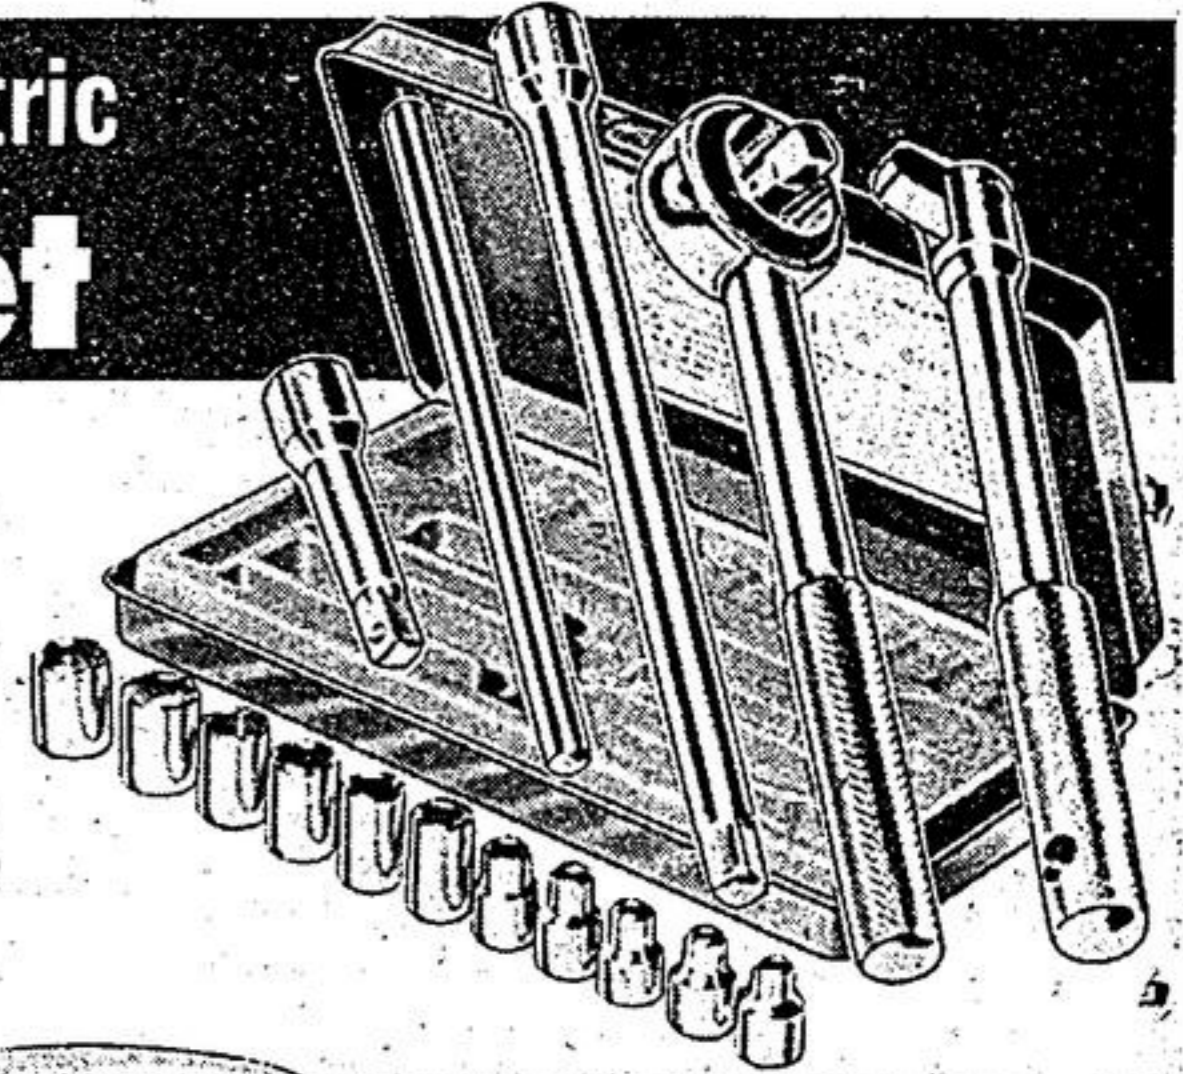

C. PAINT ROLLER/TRAY
Save on a 9 1/2" Roller with hi-pile Dylon cover, plus sturdy metal Tray. 49-5826. Set

Reg. $5.19
4⁴⁴

D. PAINT THINNER
Odorless thinner for oil paints. Fast-acting paint-spot remover for brushes, floors and clothing. Keep it handy! 49-7153 Qt. ....

Reg. $1.79
1⁴⁹

E. 60 Yd. 1 1/2" MASKING TAPE
Protect trim etc. 49-7030. Reg. 1.69

1⁴⁹

F. NYLON BRISTLE BRUSHES

Six sizes. 49-0421X. 1", Reg. 1.39
1 1/2" Paint Brush, Regular price $1.89 ..... 1.49
2" Paint Brush, Regular price $2.39 ..... 1.99
2 1/2" Paint Brush, Regular price $3.19 ..... 2.79
3" Paint Brush, Regular price $3.99 ..... 3.49
4" Paint Brush, Regular price $4.99 ..... 4.49

99^c