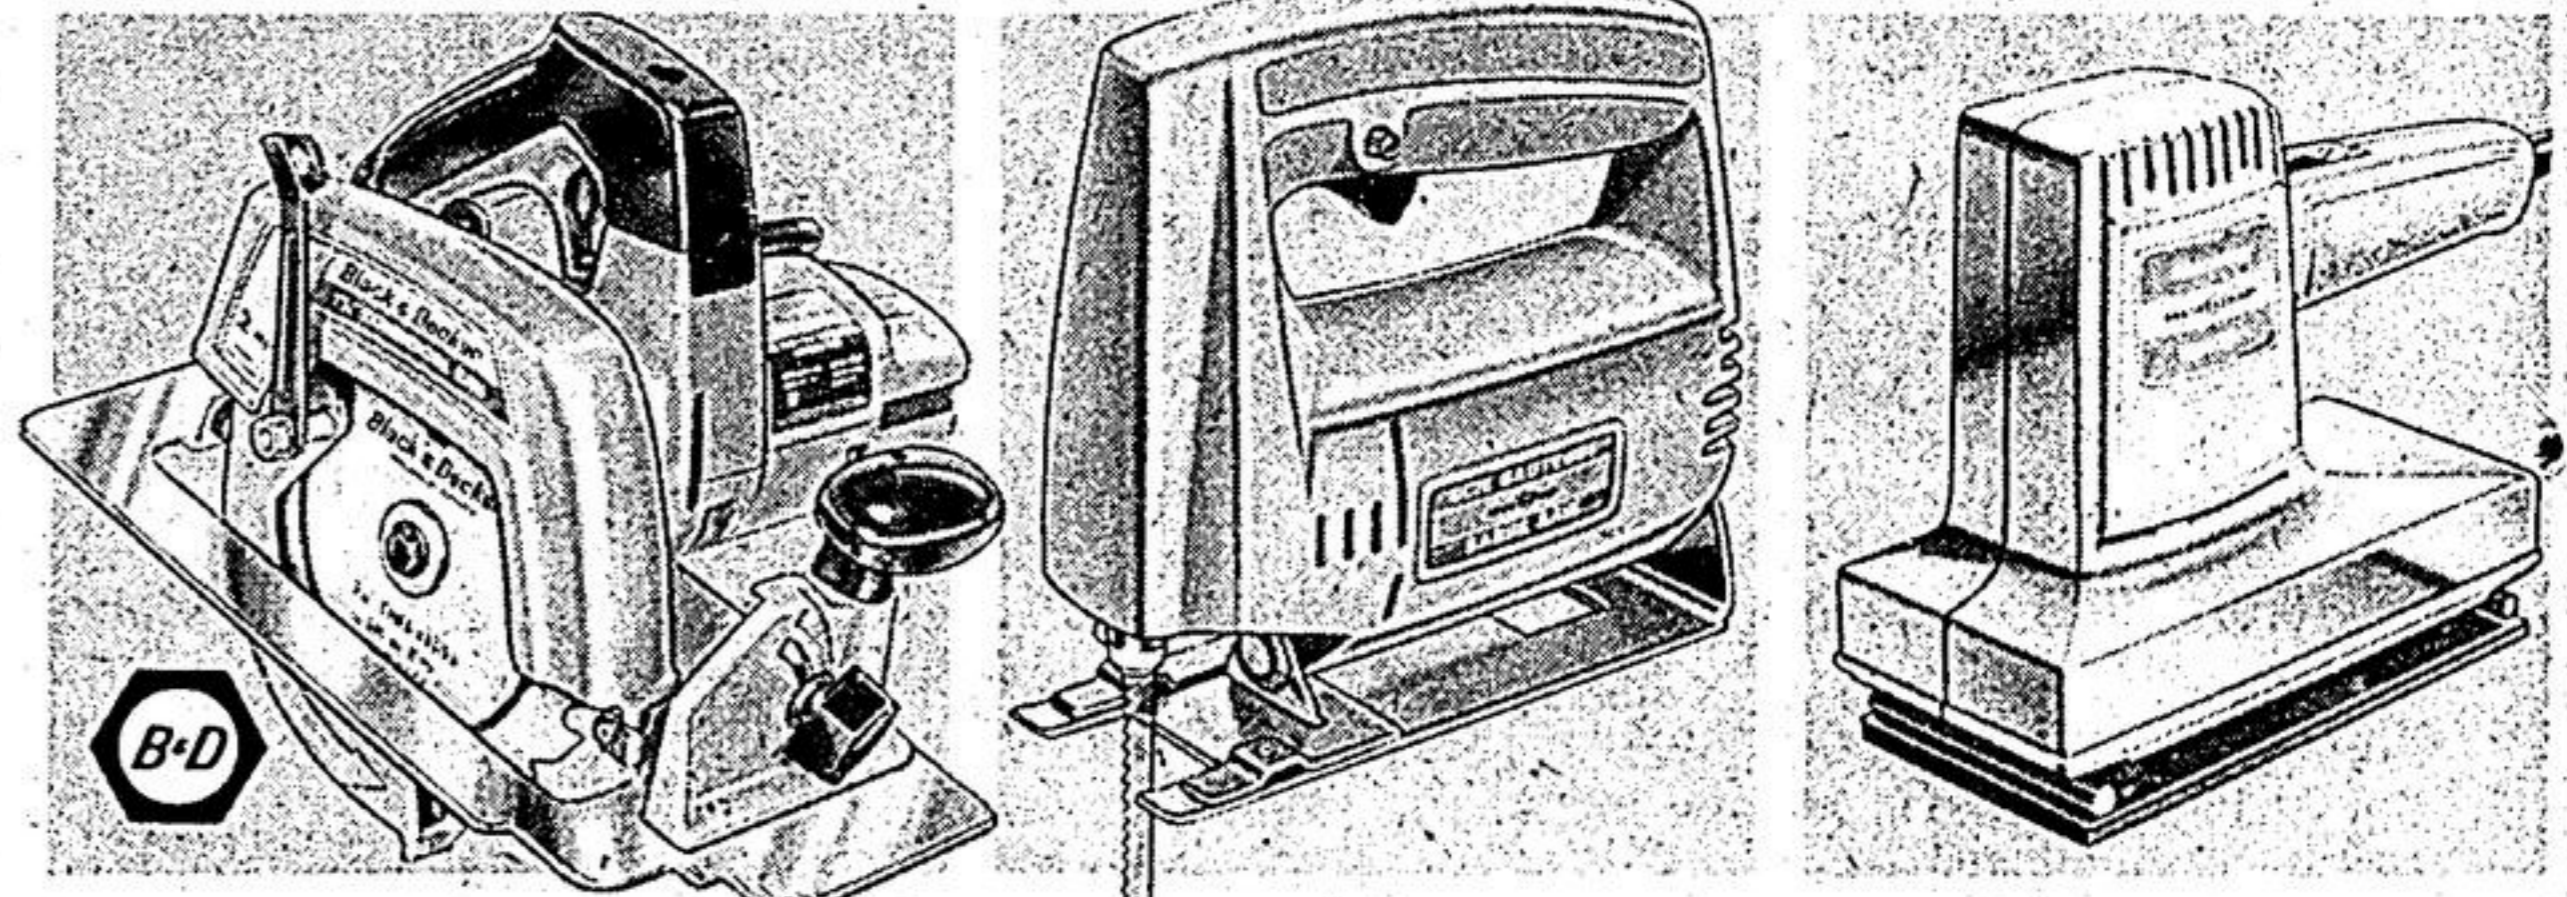

Reg. \$1.79
1⁴⁹

E. 60 Yd. 1 1/2" MASKING TAPE
Protect trim etc. 49-7030. Reg. 1.69

1⁴⁹

F. NYLON BRISTLE BRUSHES

Six sizes. 49-0421X. 1", Reg. 1.39
1 1/2" Paint Brush, Regular price \$1.89 1.49
2" Paint Brush, Regular price \$2.39 1.99
2 1/2" Paint Brush, Regular price \$3.19 2.79
3" Paint Brush, Regular price \$3.99 3.49
4" Paint Brush, Regular price \$4.99 4.49

99^c

B&D Circular Saw

5²⁸⁸
Reg. \$64.95

Save 12.07! Powerful 10-amp motor is burn-out protected. Cuts 2 3/32" at 90°, 1 25/32" at 45°, Model 7340. 54-8321

2-Speed Jig Saw

1⁹⁸⁸
Reg. \$23.49

Lifetime lubricated 2.5 amp motor with built-in blower, burn-out protected. Shoe tilts 45°. 54-8126. Save!