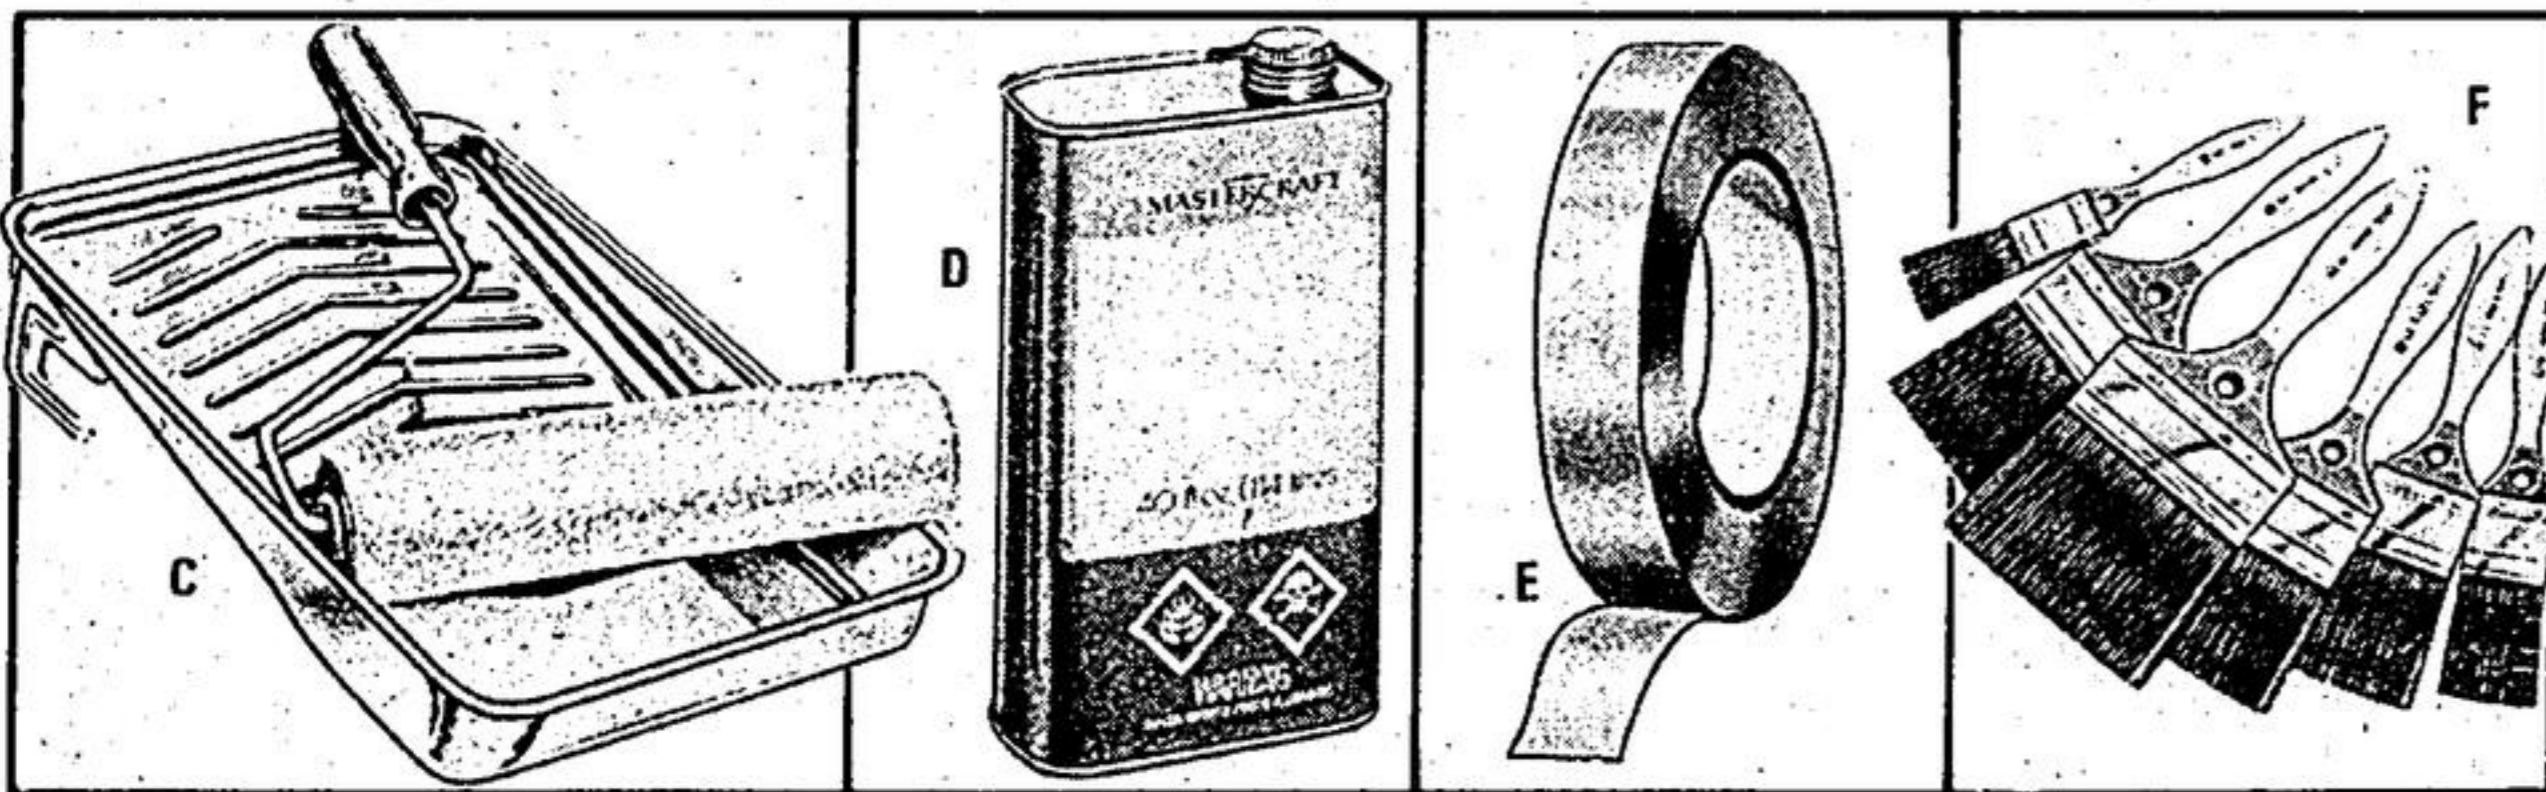

C. PAINT ROLLER/TRAY
Save on a 9 1/2" Roller with hi-pile Dylon cover, plus sturdy metal Tray. 49-5826. Set

Reg. $5.19
4⁴⁴

D. PAINT THINNER
Odorless thinner for oil paints. Fast-acting paint-spot remover for brushes, floors and clothing. Keep it handy! 49-7153 Qt. ....

Reg. $1.79
1⁴⁹

E. 60 Yd. 1 1/2" MASKING TAPE
Protect trim etc. 49-7030. Reg. 1.69

1⁴⁹

F. NYLON BRISTLE BRUSHES

Six sizes. 49-0421X. 1", Reg. 1.39
1 1/2" Paint Brush, Regular price $1.89 ..... 1.49
2" Paint Brush, Regular price $2.39 ..... 1.99
2 1/2" Paint Brush, Regular price $3.19 ..... 2.79
3" Paint Brush, Regular price $3.99 ..... 3.49
4" Paint Brush, Regular price $4.99 ..... 4.49

99^c