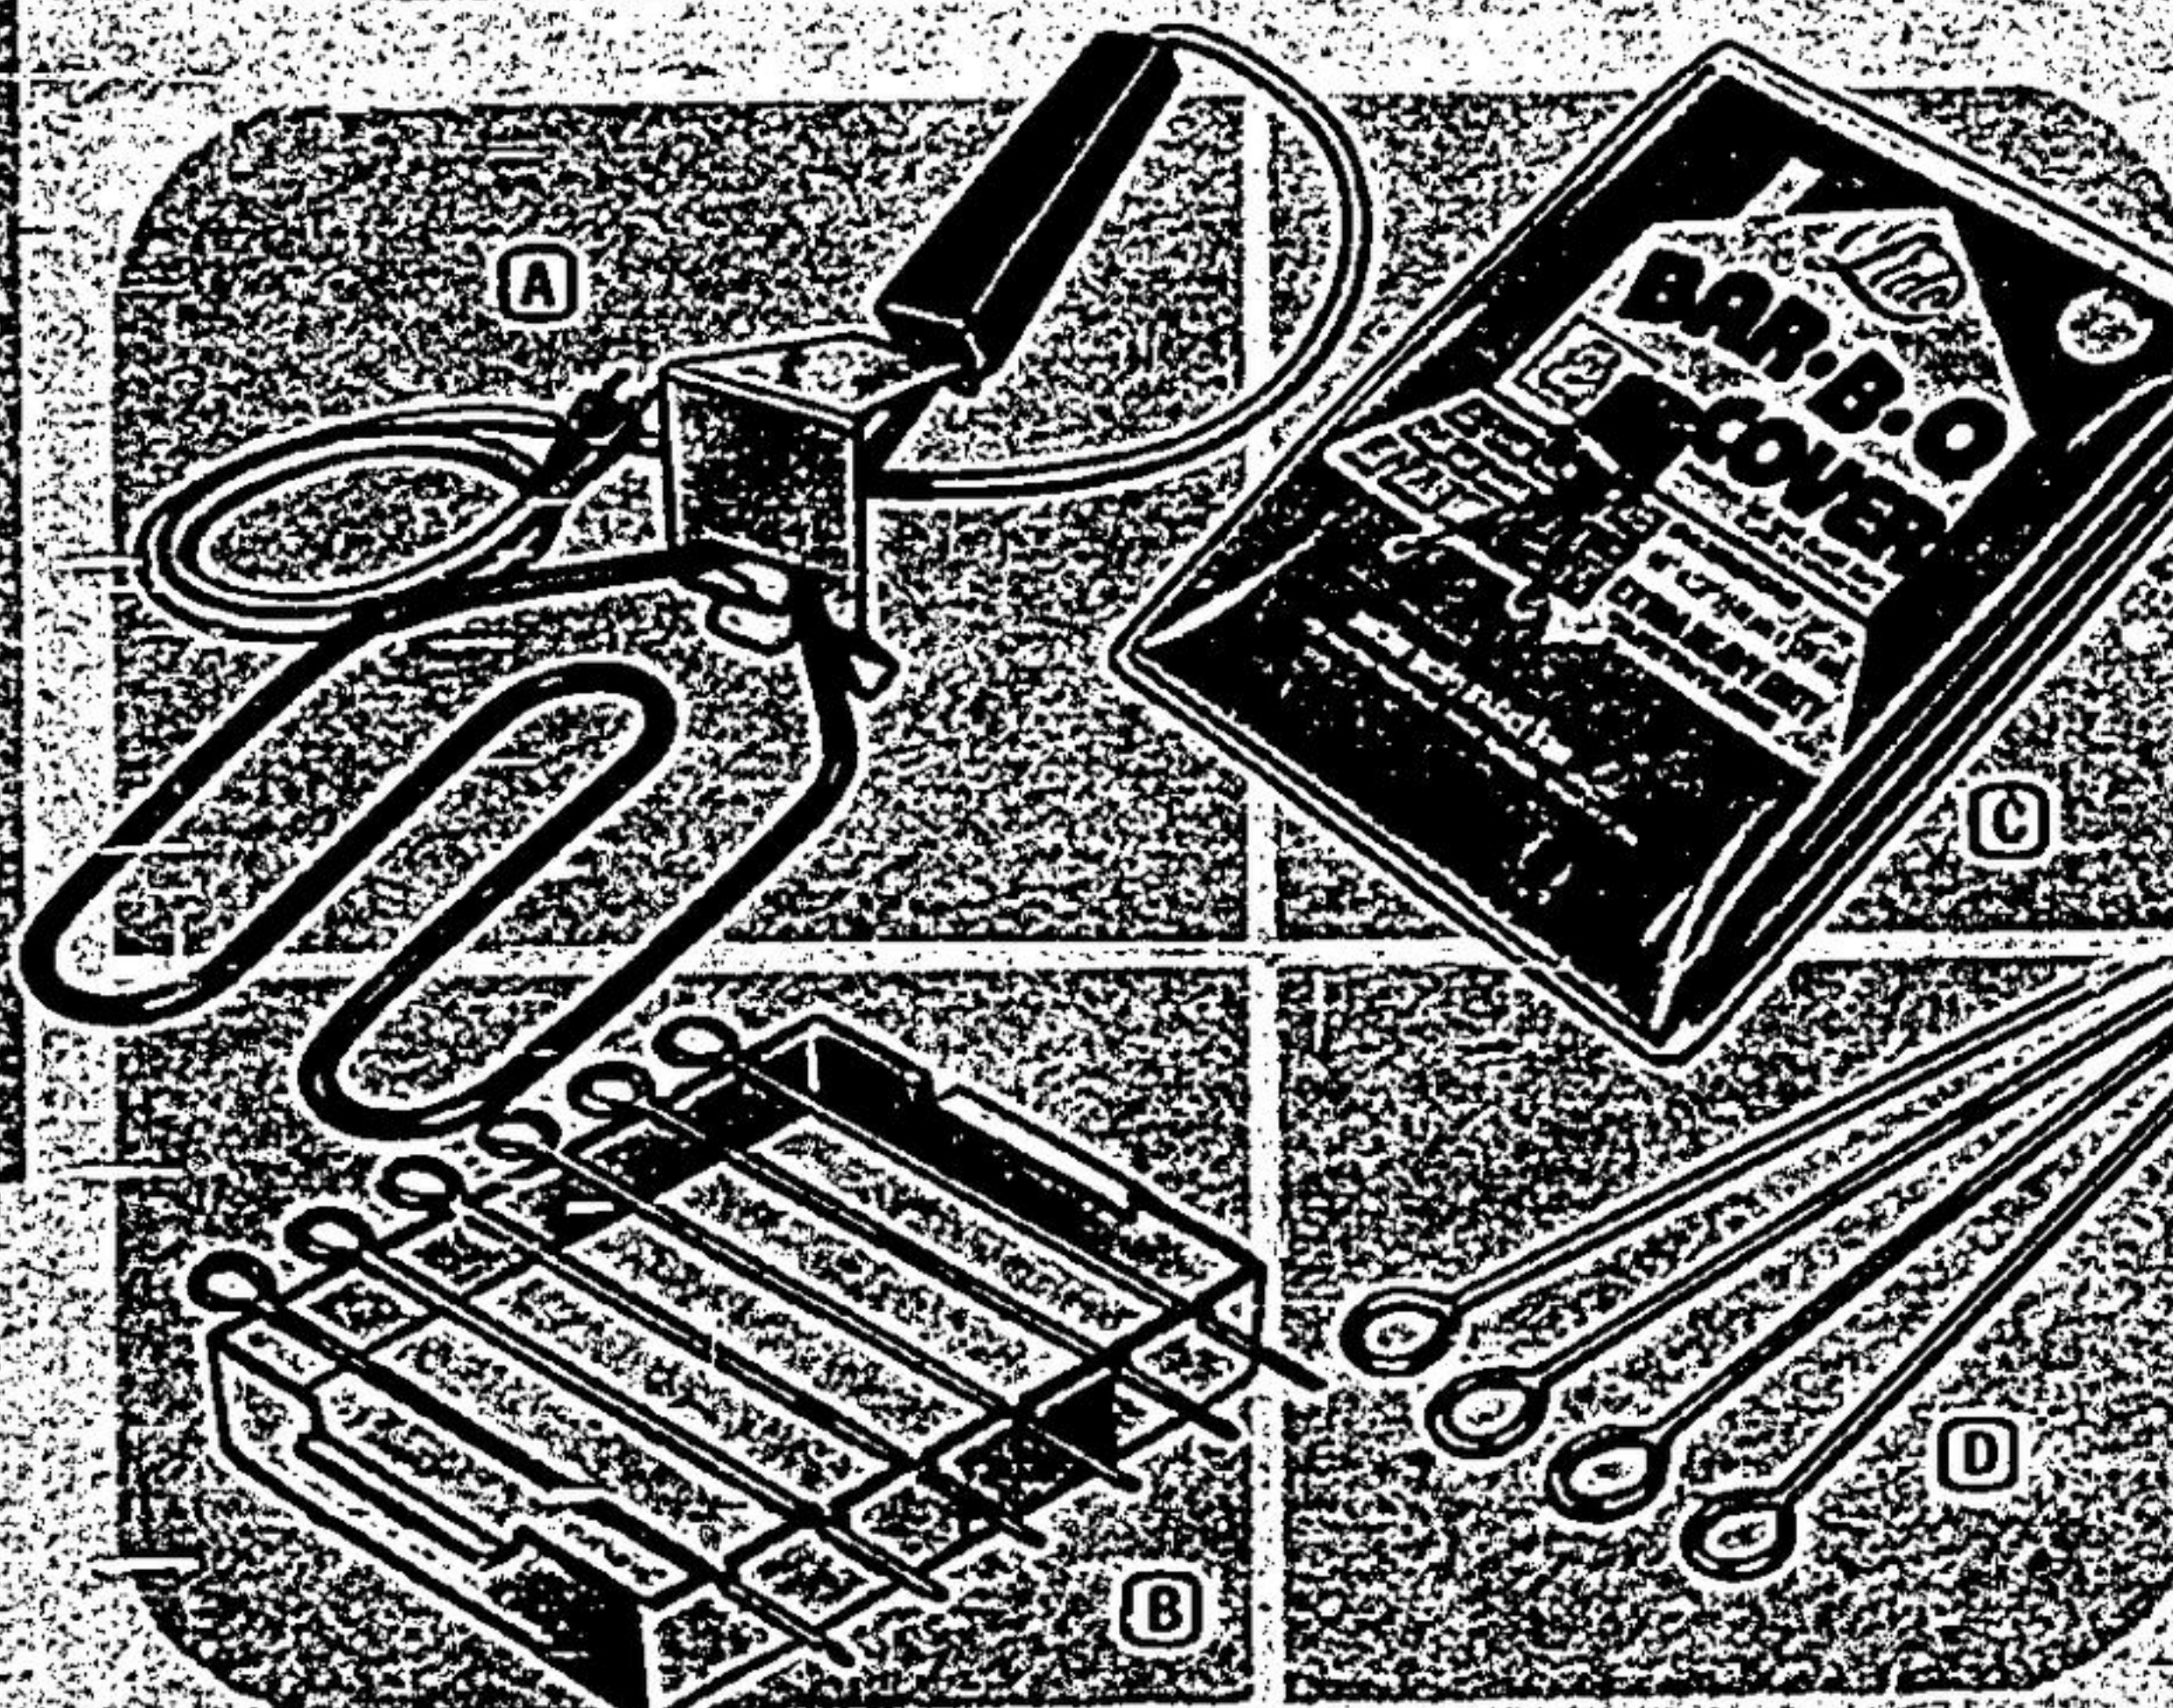

### Ideal Buys for the Backyard Chef

**A** Electric Fire Starter has extra-large element for fast lights. 45" wet-resistant cord. 85-1437 **6.49**

**B** Shish-Kebab Set—For tasty BBQ's. 7 1/2" x 9 1/2" rack with six 10 1/2" skewers. 85-1256. Reg. \$3.49 **2.88**