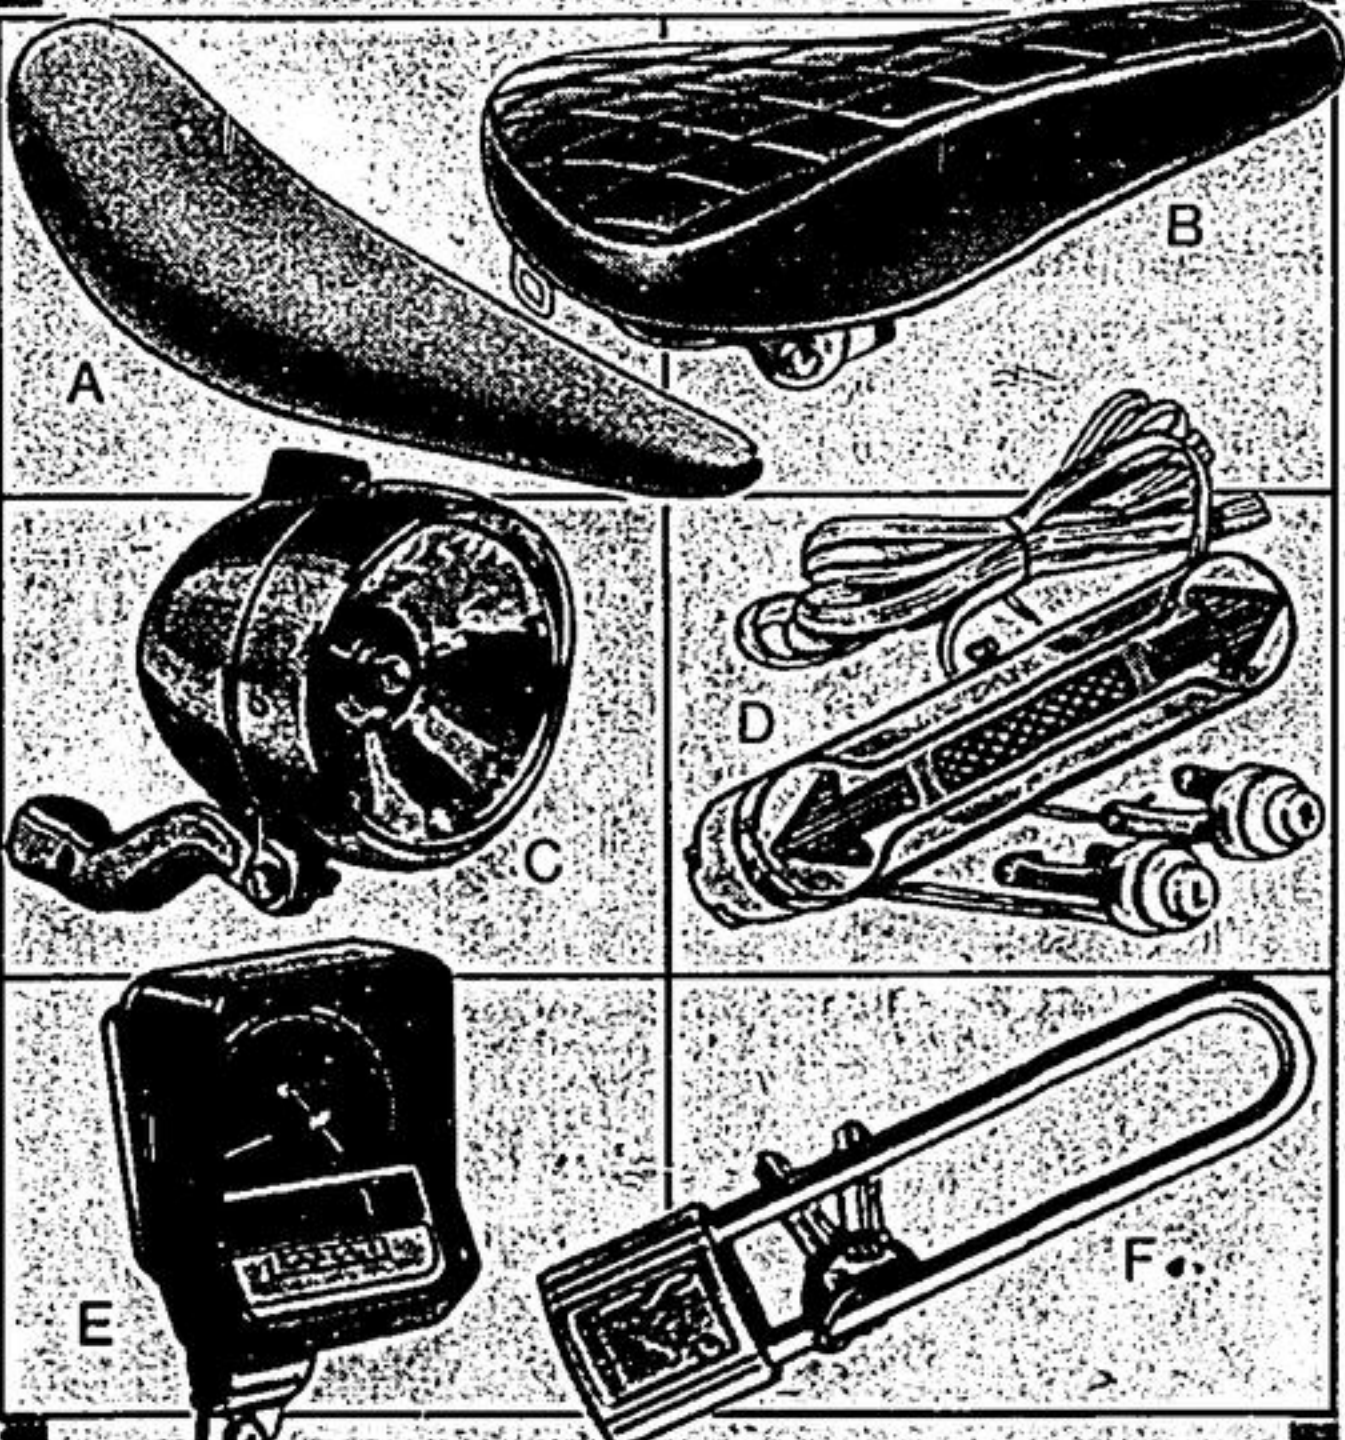

SUPERCYCLE

Save \$8⁰⁷

**5-Speed Tourer
7188**

Regular \$79.95

Men's or Ladies'

- Shimano Lark Derailleur
- 26 x 1 3/8" Blackwall Tires
- Sure-stop side-pull brakes

Quality built Men's 21-inch or Ladies' 19 1/2-inch frame in a stunning flame red enamel finish; chrome fenders and chainguard. Features stem shifter. Save! 71-1132X

- White Banana Saddle - Regular \$5.29 **3⁹⁹**
A. Easy-to-clean leatherette. 72-3572...
- Padded Racing Saddle - Regular \$4.99 **3⁹⁹**
B. Long-lasting black vinyl. 72-3502...
- Battery-Operated Headlamp - Reg. \$2.59 **2¹⁹**
C. Heavy chrome. Less battery. 73-3609
- Bicycle Turn Signal - Regular \$3.49 **2⁸⁹**
D. Bar mount. Less battery. 73-0250...
- Speedometer-Odometer - Regular \$9.89 **8⁸⁸**
E. 20-24" or 26-28" wheels. 73-1263X...
- F. Shackle Bike Lock. 73-3907. Reg. \$1.89. **1.69**