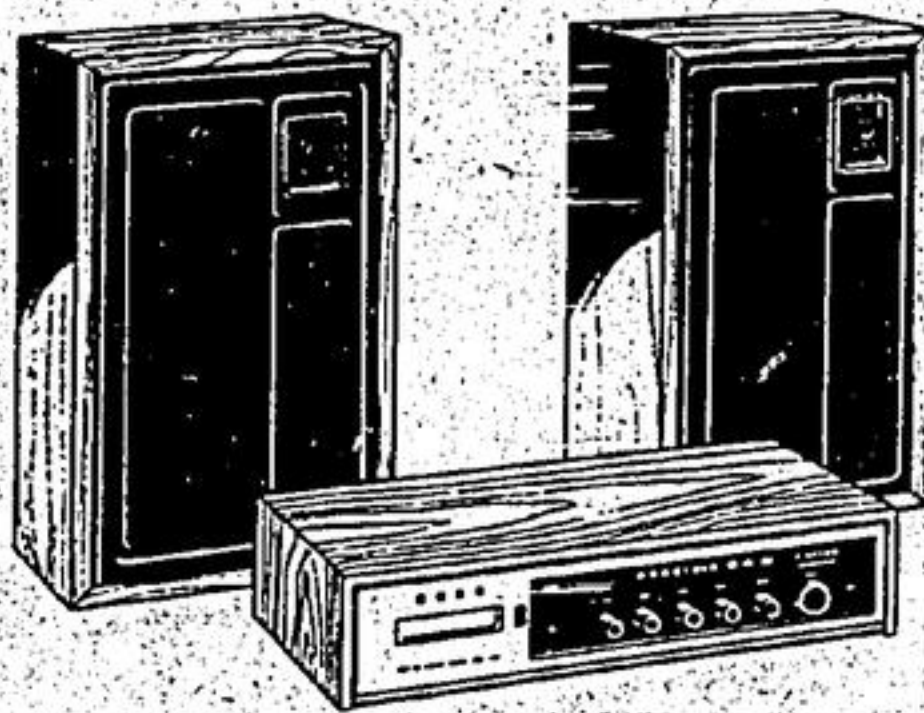

Model G680W • Solid-state Allegro Series I Amplifier with 2.5 watts min. RMS per channel (into 8 ohms, 100 Hz to 10 kHz, with no more than 1% total harmonic distortion). AM/FM/Stereo FM Tuner, 8-Track Tape Player, Two On Two Matrix. Shown with Allegro 1000 Speakers. Simulated wood cabinet—grained Walnut finish.

SEE OUR SPECIAL PRICE FOR JAN.

Clear, rich, natural sound
Beautiful fine furniture styling

ZENITH Allegro
CONSOLE STEREO