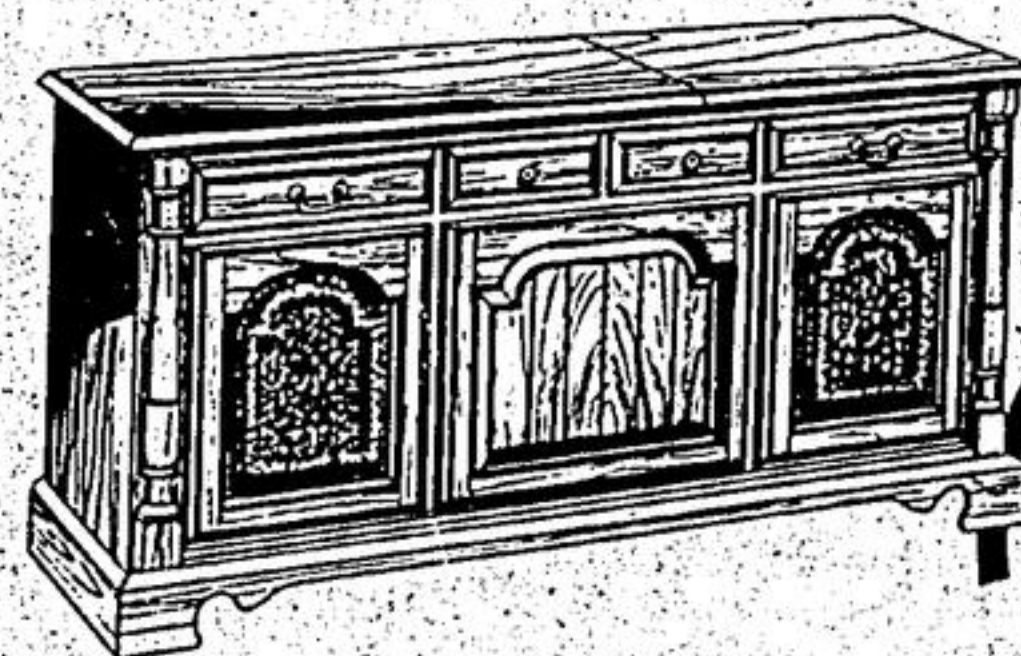

SEE OUR SPECIAL PRICE FOR JAN.

Clear, rich, natural sound
Beautiful fine furniture styling

ZENITH Allegro
CONSOLE STEREO

- Allegro Tuned-Port Speaker System for Deep, Rich Bass
- 8-Track Tape Player
- 3-Speed Automatic Record Changer
- Micro-Touch Tone Arm
- AM/FM/Stereo FM Tuner-Amplifier
- Two On Two Speaker Matrix allows you to add extra speakers for 4-dimensional effect
- Cabinet of simulated wood with richly-grained finish