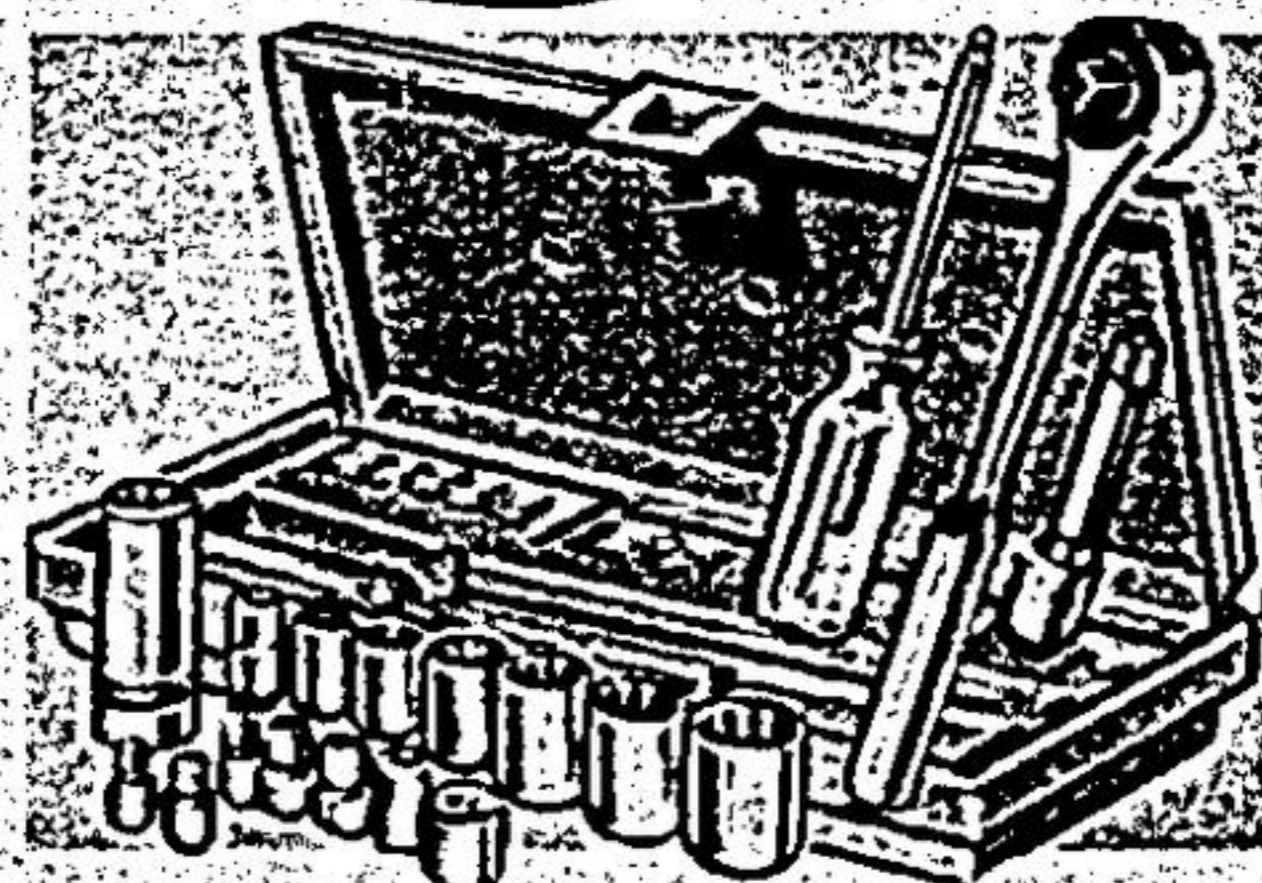

Shopping Spree REDUCTION! Propane Torch Kit

977
Regular \$10.99

Save! Pyro 5 Welding Torch Kit

Regular \$35.89
29⁸⁸

Produces 5000°F plus. Kit: torch, spark igniter, standard container of propane, 7 oxygen sticks, brazing rods. 58-8101