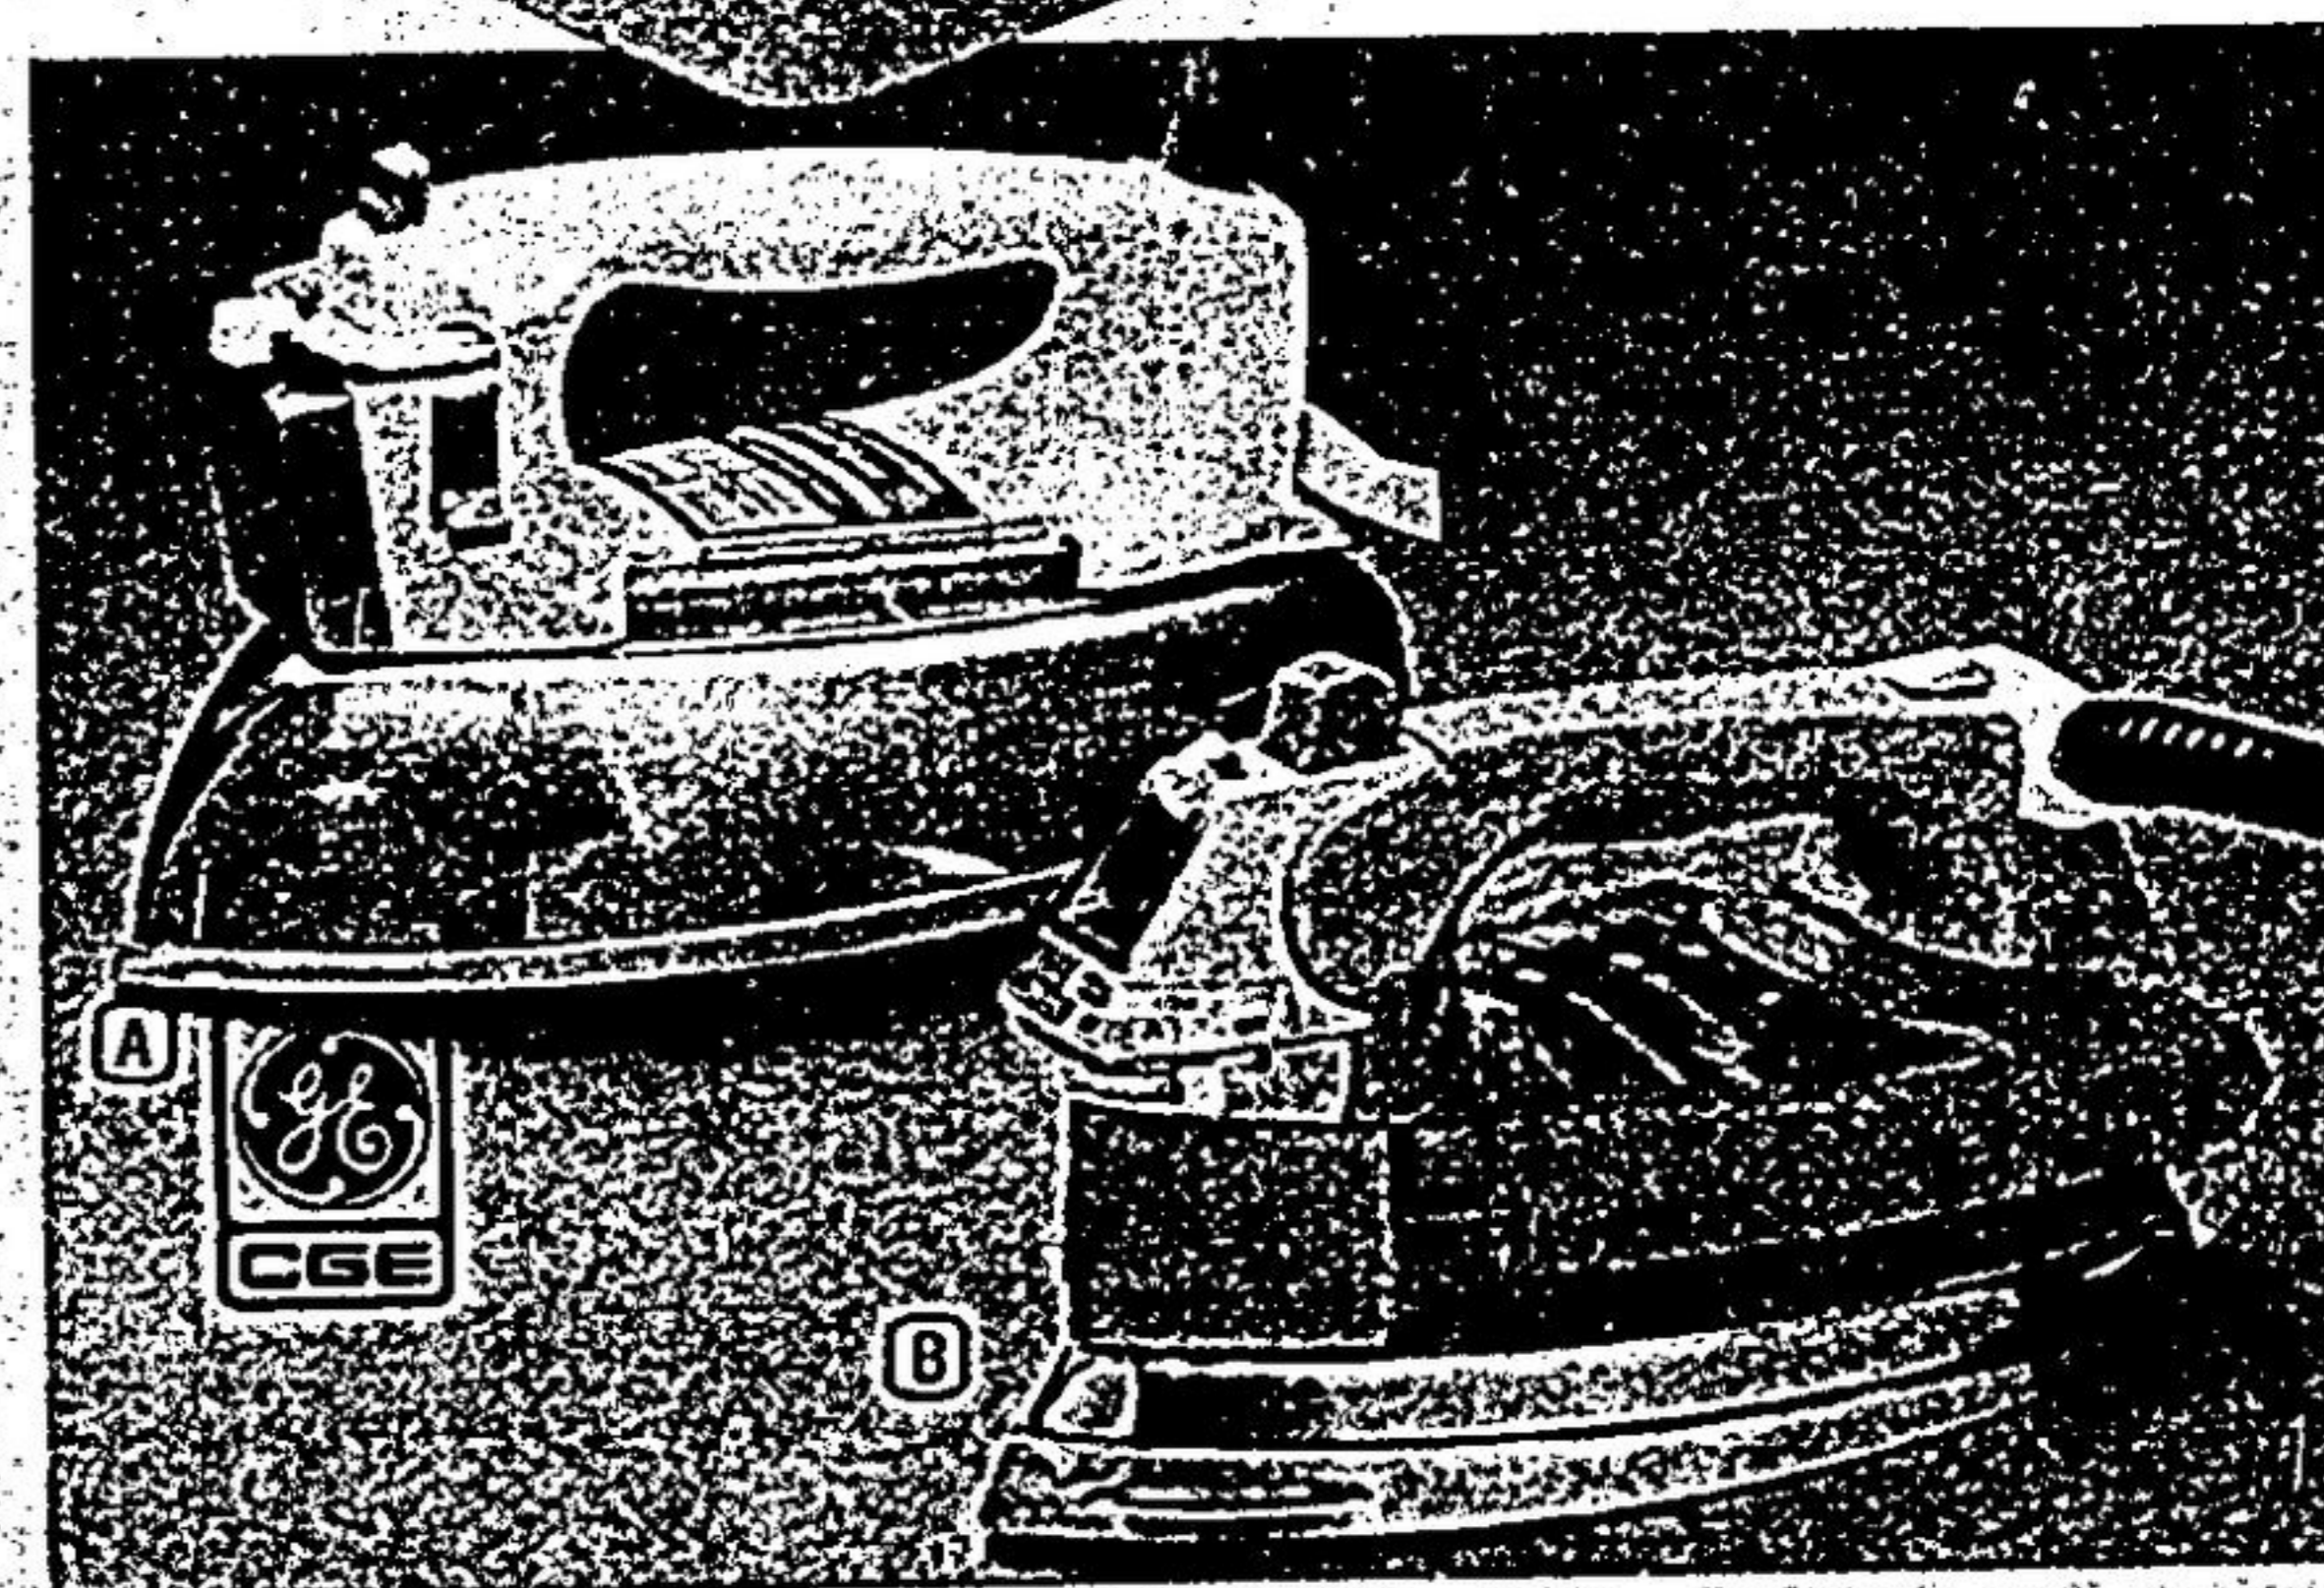

Reg. \$12.44

**10<sup>95</sup>**

Proctor-Silex

3-piece construction can be taken apart for thorough cleaning to prevent scale build-up! Wipe-clean handle and lid, no-scald safety spout. Automatic shut-off if kettle boils dry. 2-quart capacity, attached cord. Smart, modern design to brighten kitchens. Decorator gold color. 43-0219