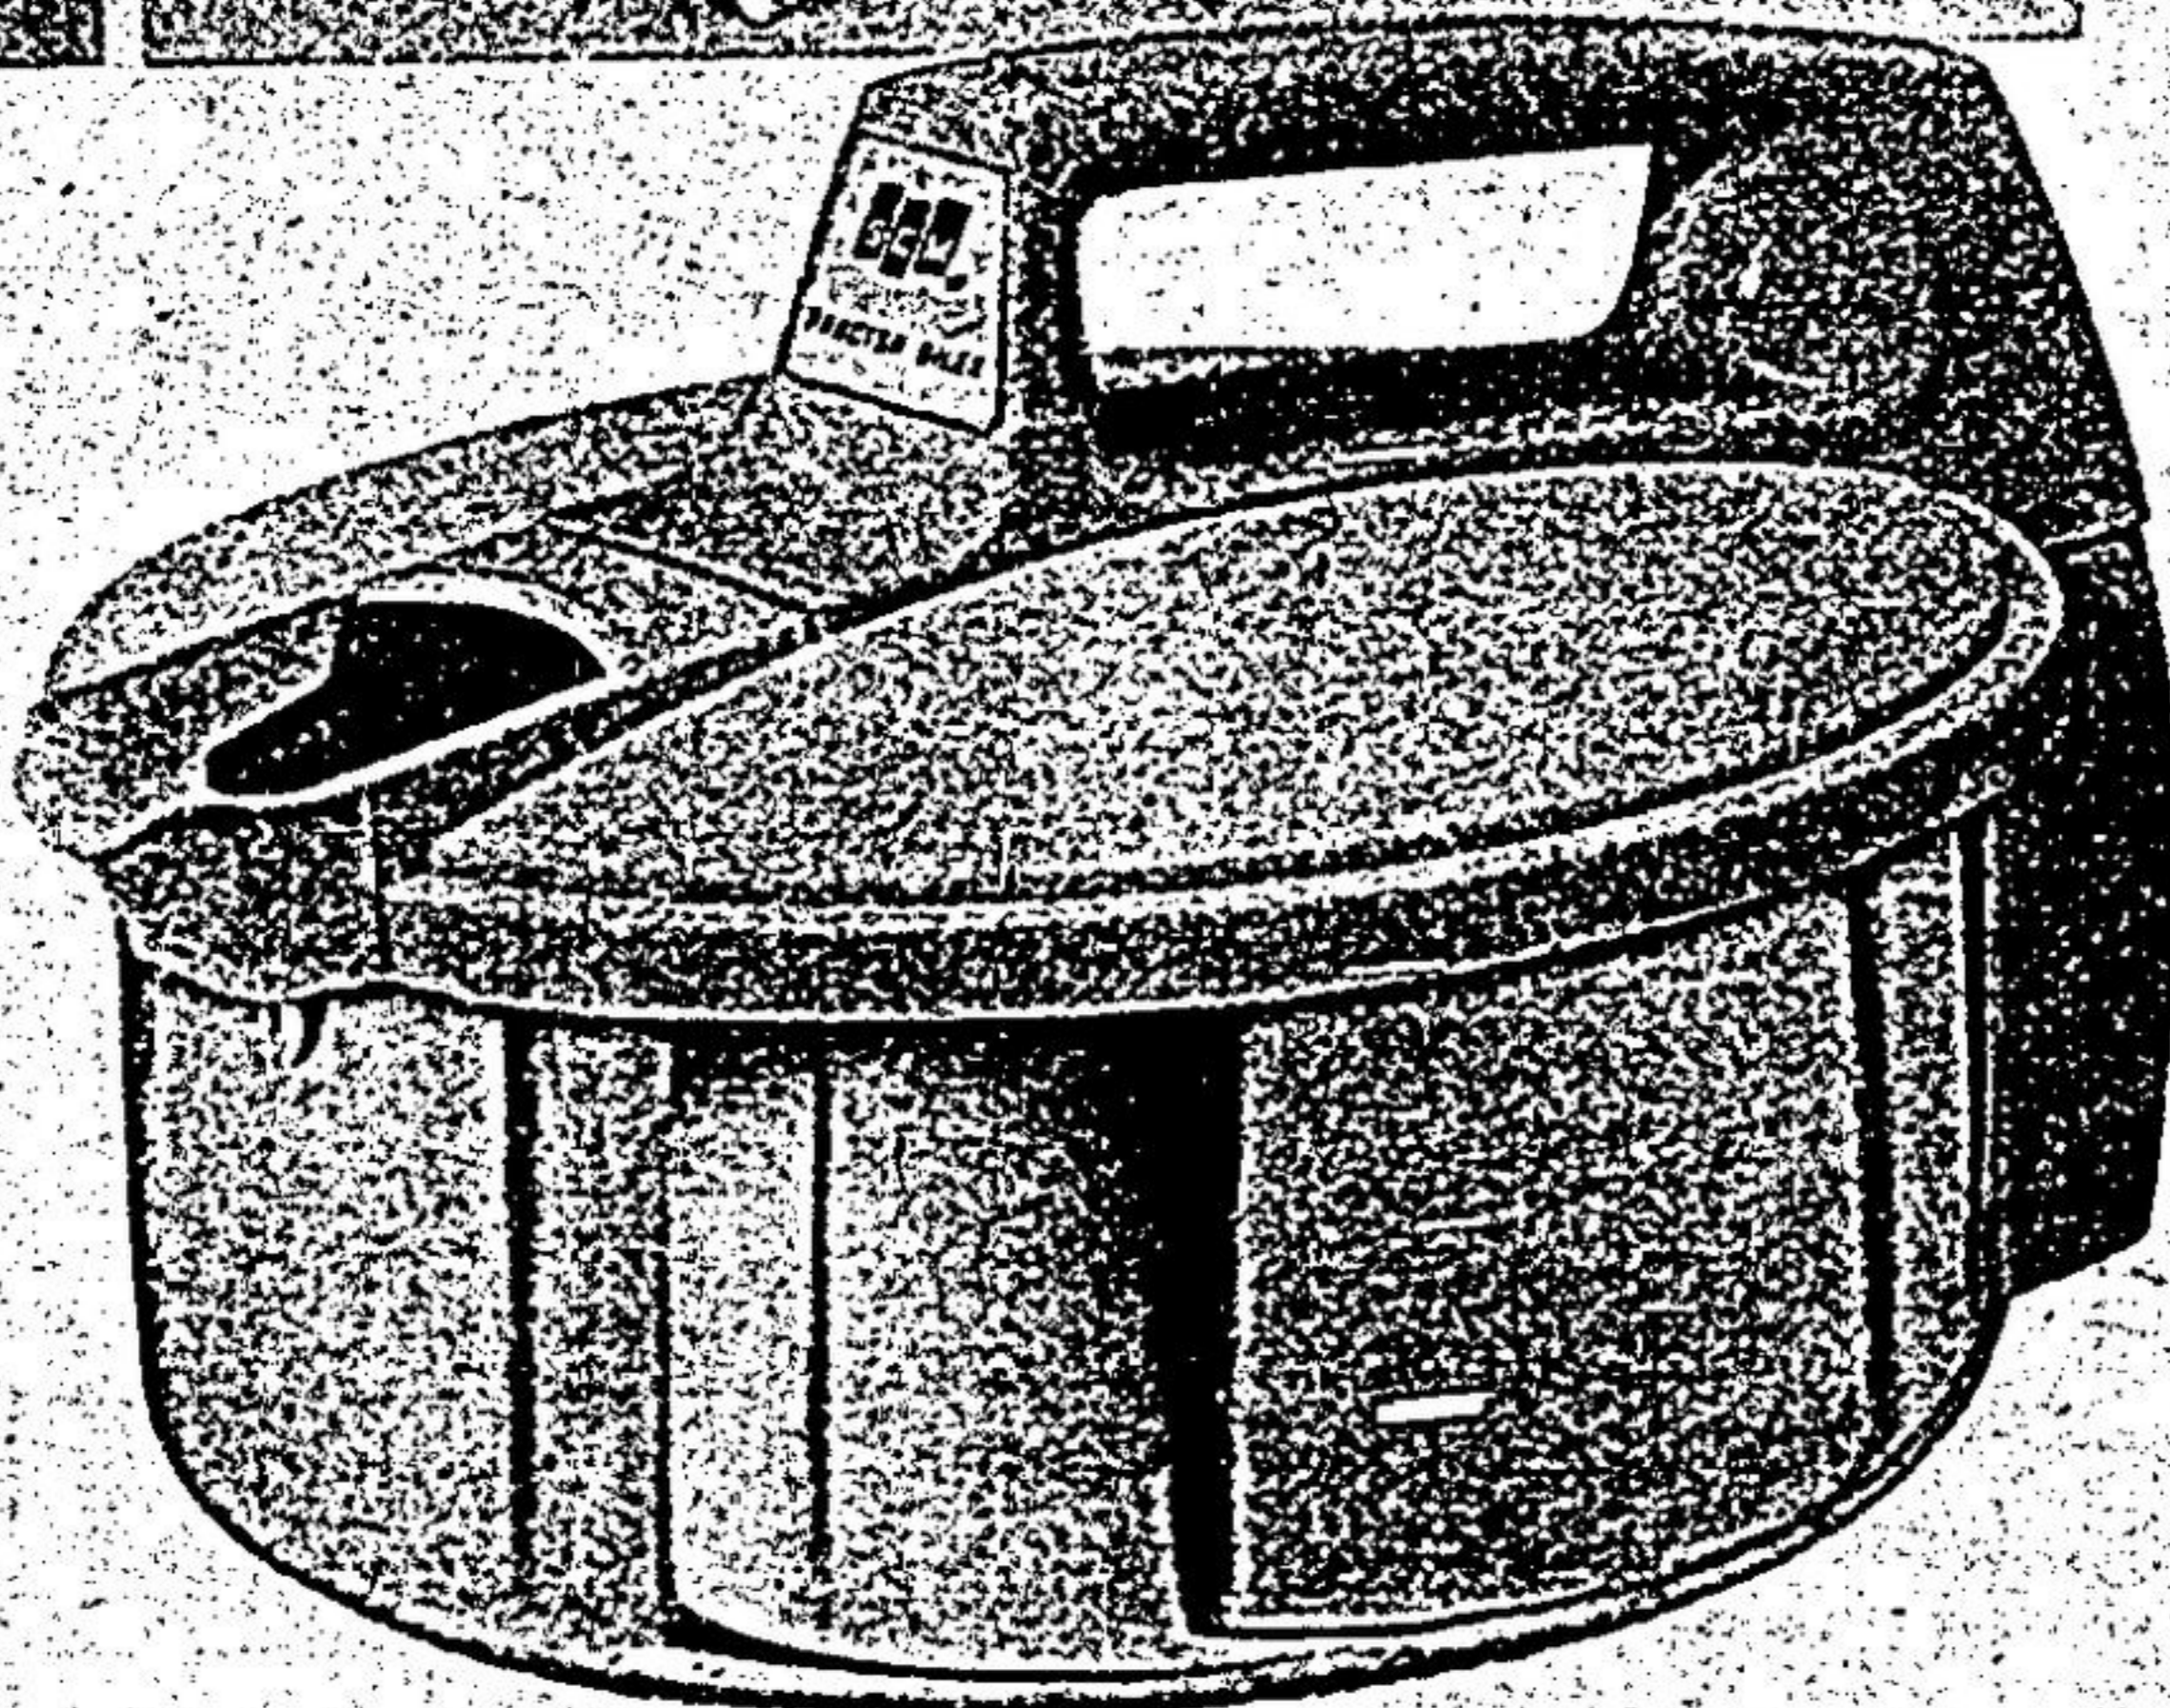

Van Wyck  
Can Opener

Reg. \$11.99 **10<sup>77</sup>**

Clean-a-Matic feature allows quick thorough clean-ups! With magnetic lid lifter and cord storage in base. A handy gift value. 43-2376

Take-Apart Kettle

Reg. \$12.44

**10<sup>95</sup>**

Proctor-Silex

3-piece construction can be taken apart for thorough cleaning to prevent scale build-up! Wipe-clean handle and lid, no-scald safety spout. Automatic shut-off if kettle boils dry. 2-quart capacity, attached cord. Smart, modern design to brighten kitchens. Decorator gold color. 43-0219