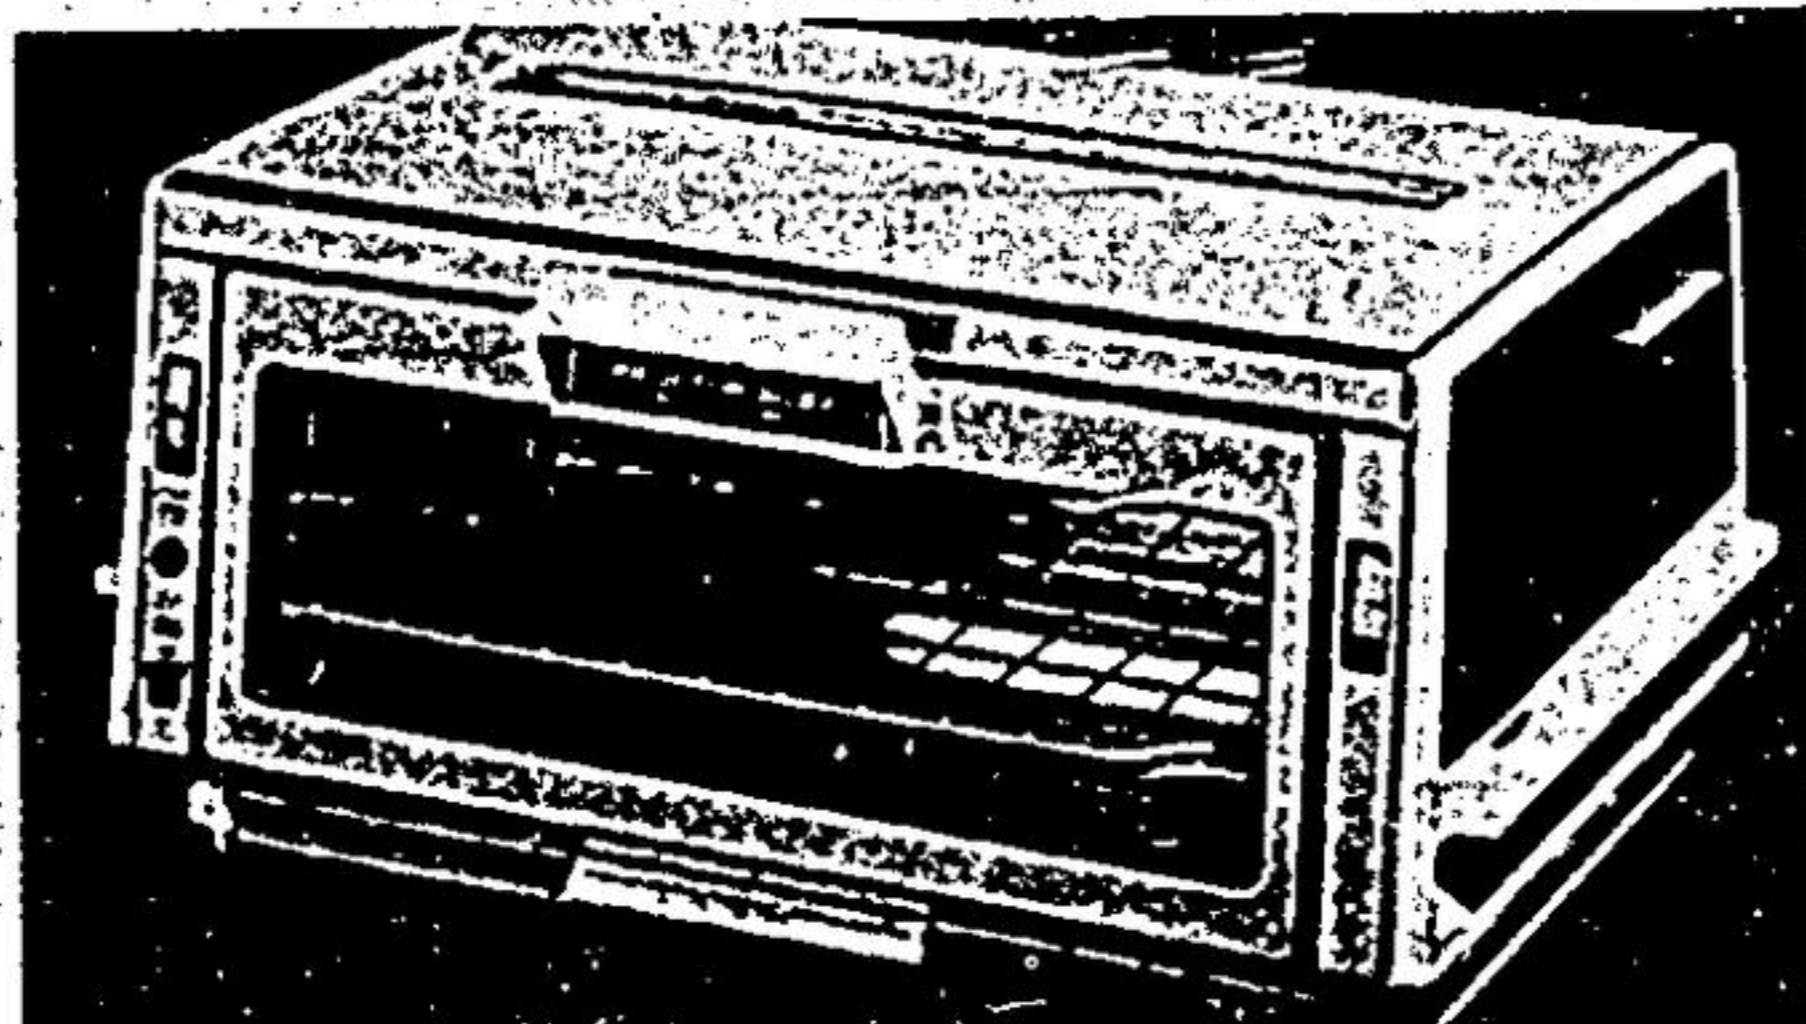

**22<sup>99</sup>**

CGE Vacuum Cleaner

SAVE \$13.00! Dual-purpose model combines canister with upright Turbo-Head for carpet care. With wands, brushes, crevice tool accessories. 2 filter bags included. 43-6242

Regular \$129.88

**116<sup>88</sup>**

Proctor-Silex Toaster-Oven

SAVE \$5.45! Versatile, de luxe unit bakes and toasts! Big see-through window, keep-warm control. Oven tray and racks, removable crumb tray. About 14 1/2 x 8 3/4 x 7 1/4" high. Save! 43-0835