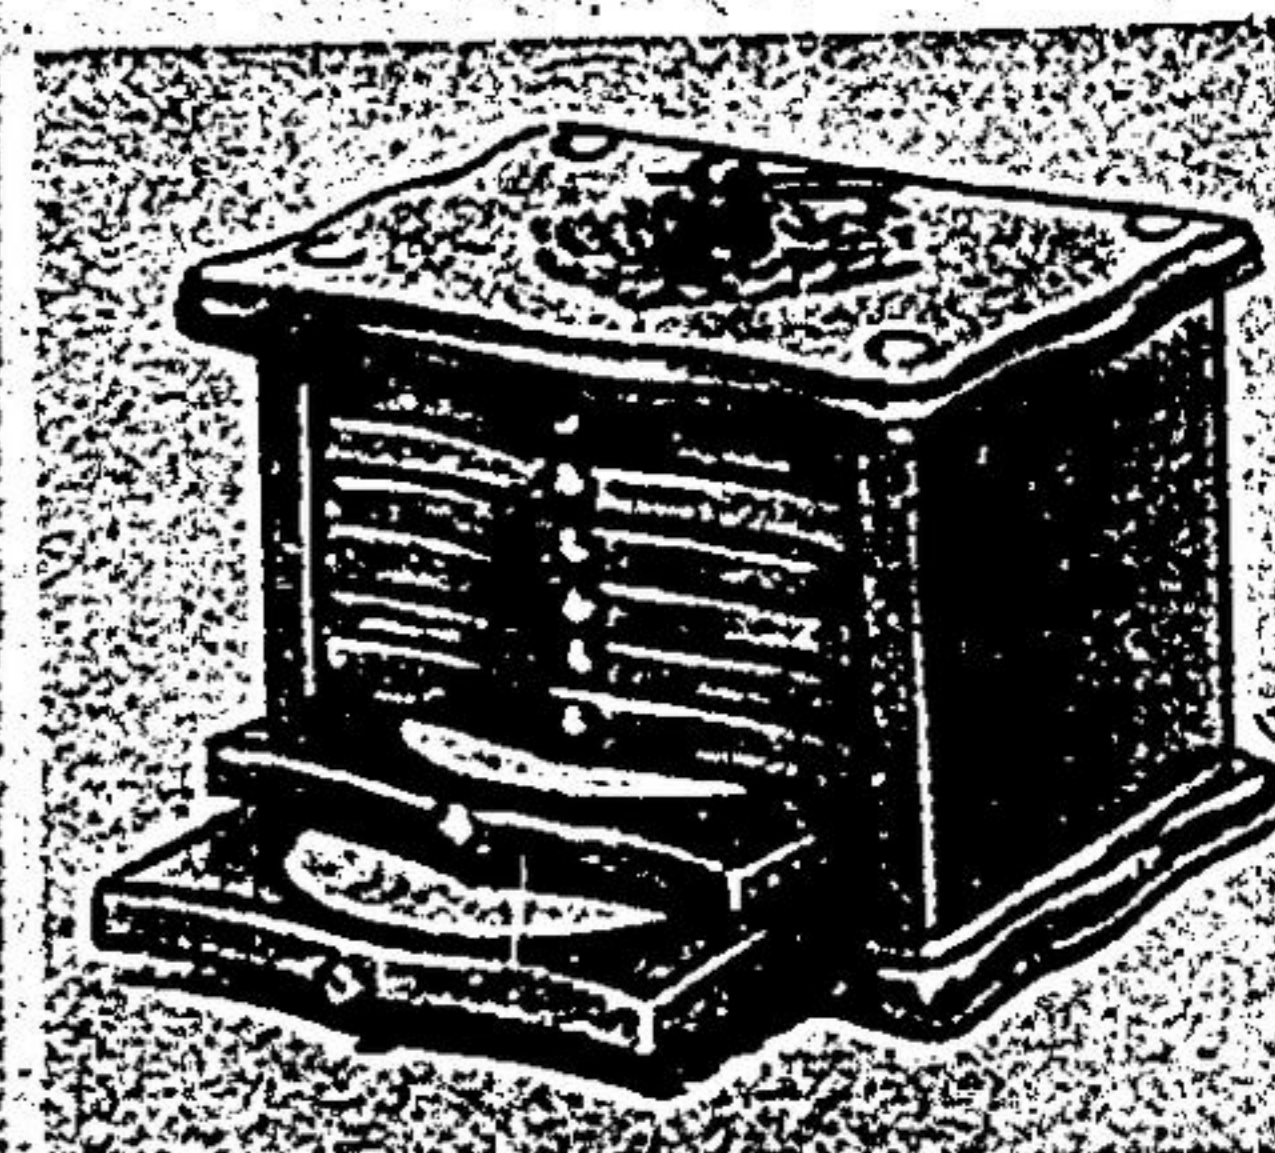

Decorator Coasters

Special! 9-pc set

2⁷⁷

Eight wood and cork coasters in a decorative, old-fashioned cabinet style caddy. 99-1617