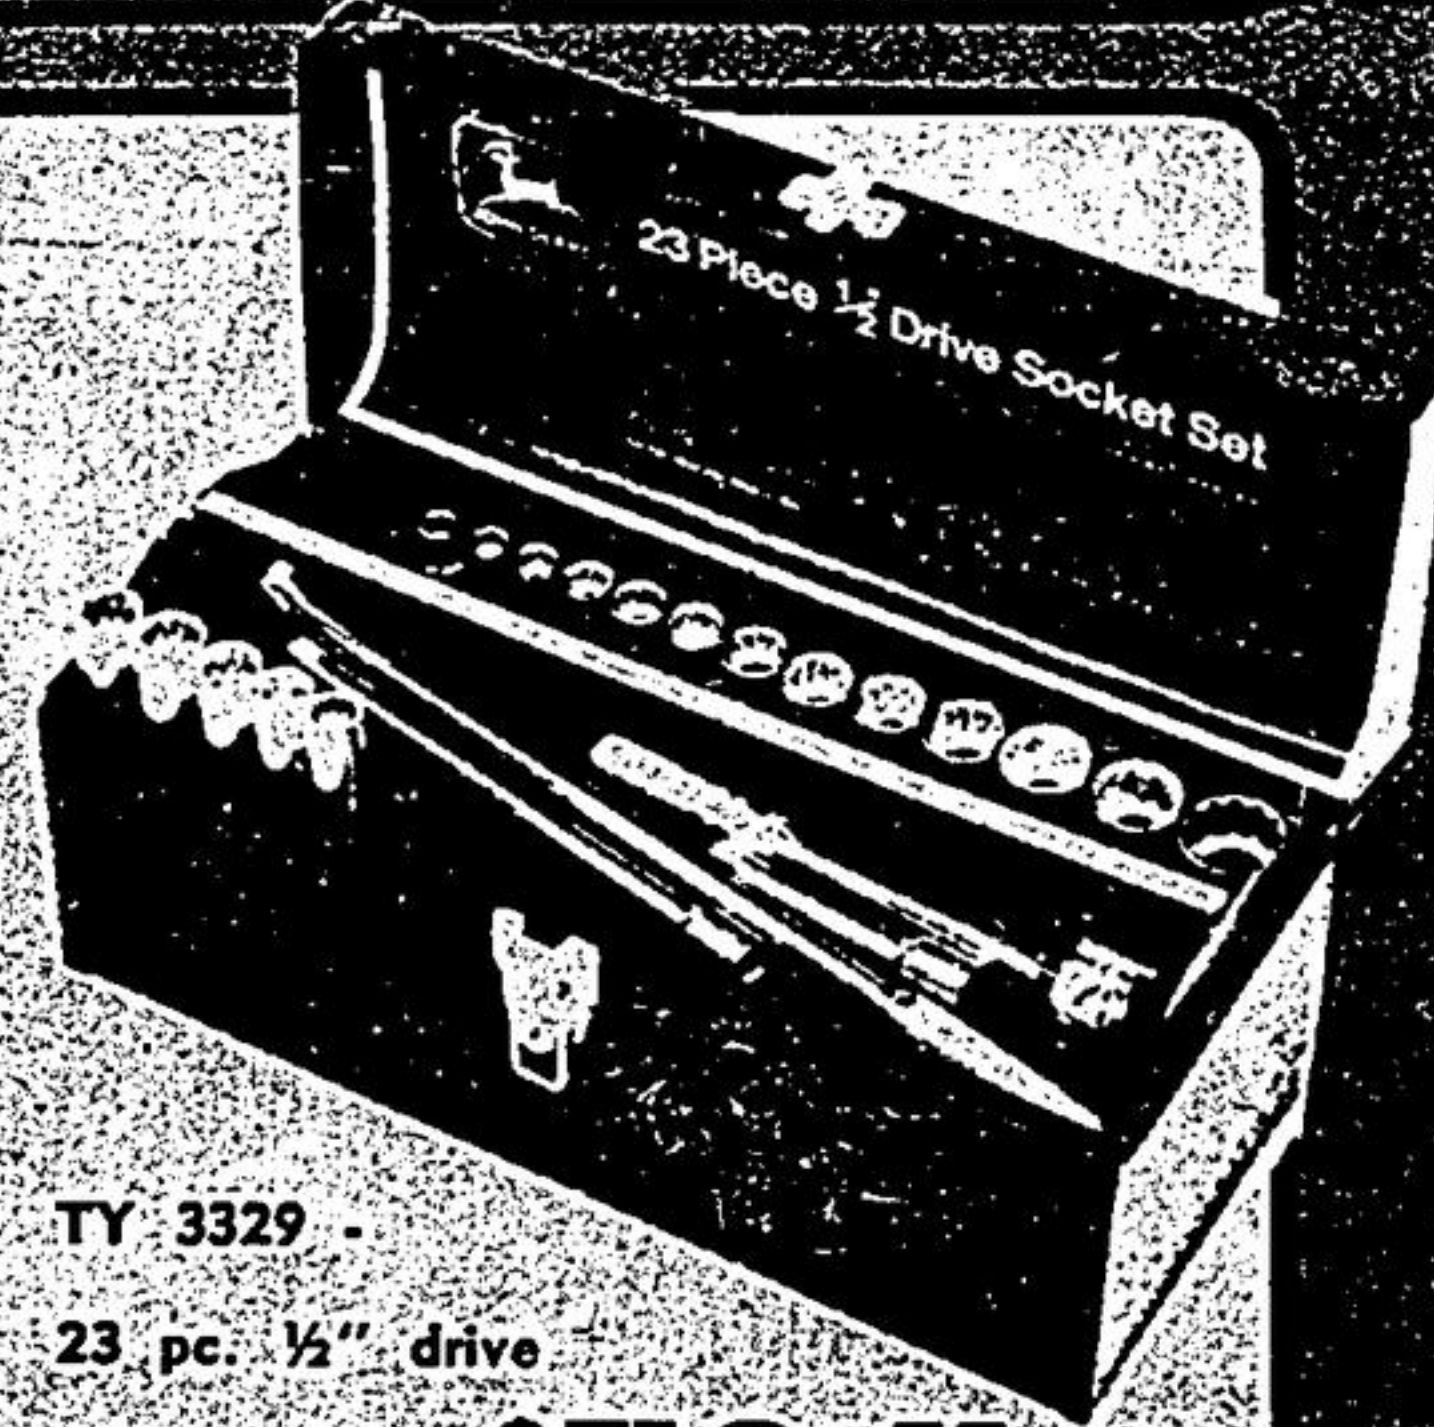

- All Rakes
- Aluminum Shovels
- Battery Booster Cables
- Hay Forks
- Hoes

TY 3399
2" wide cut plane
\$9.98

TY 3445
Hand Drill
\$8.85

TY 3469
Half hatchet
\$12.25

TY 3478
14" backsaw
\$9.75

TY 3335
11 pc. metric
comb. wrench set
\$38.80