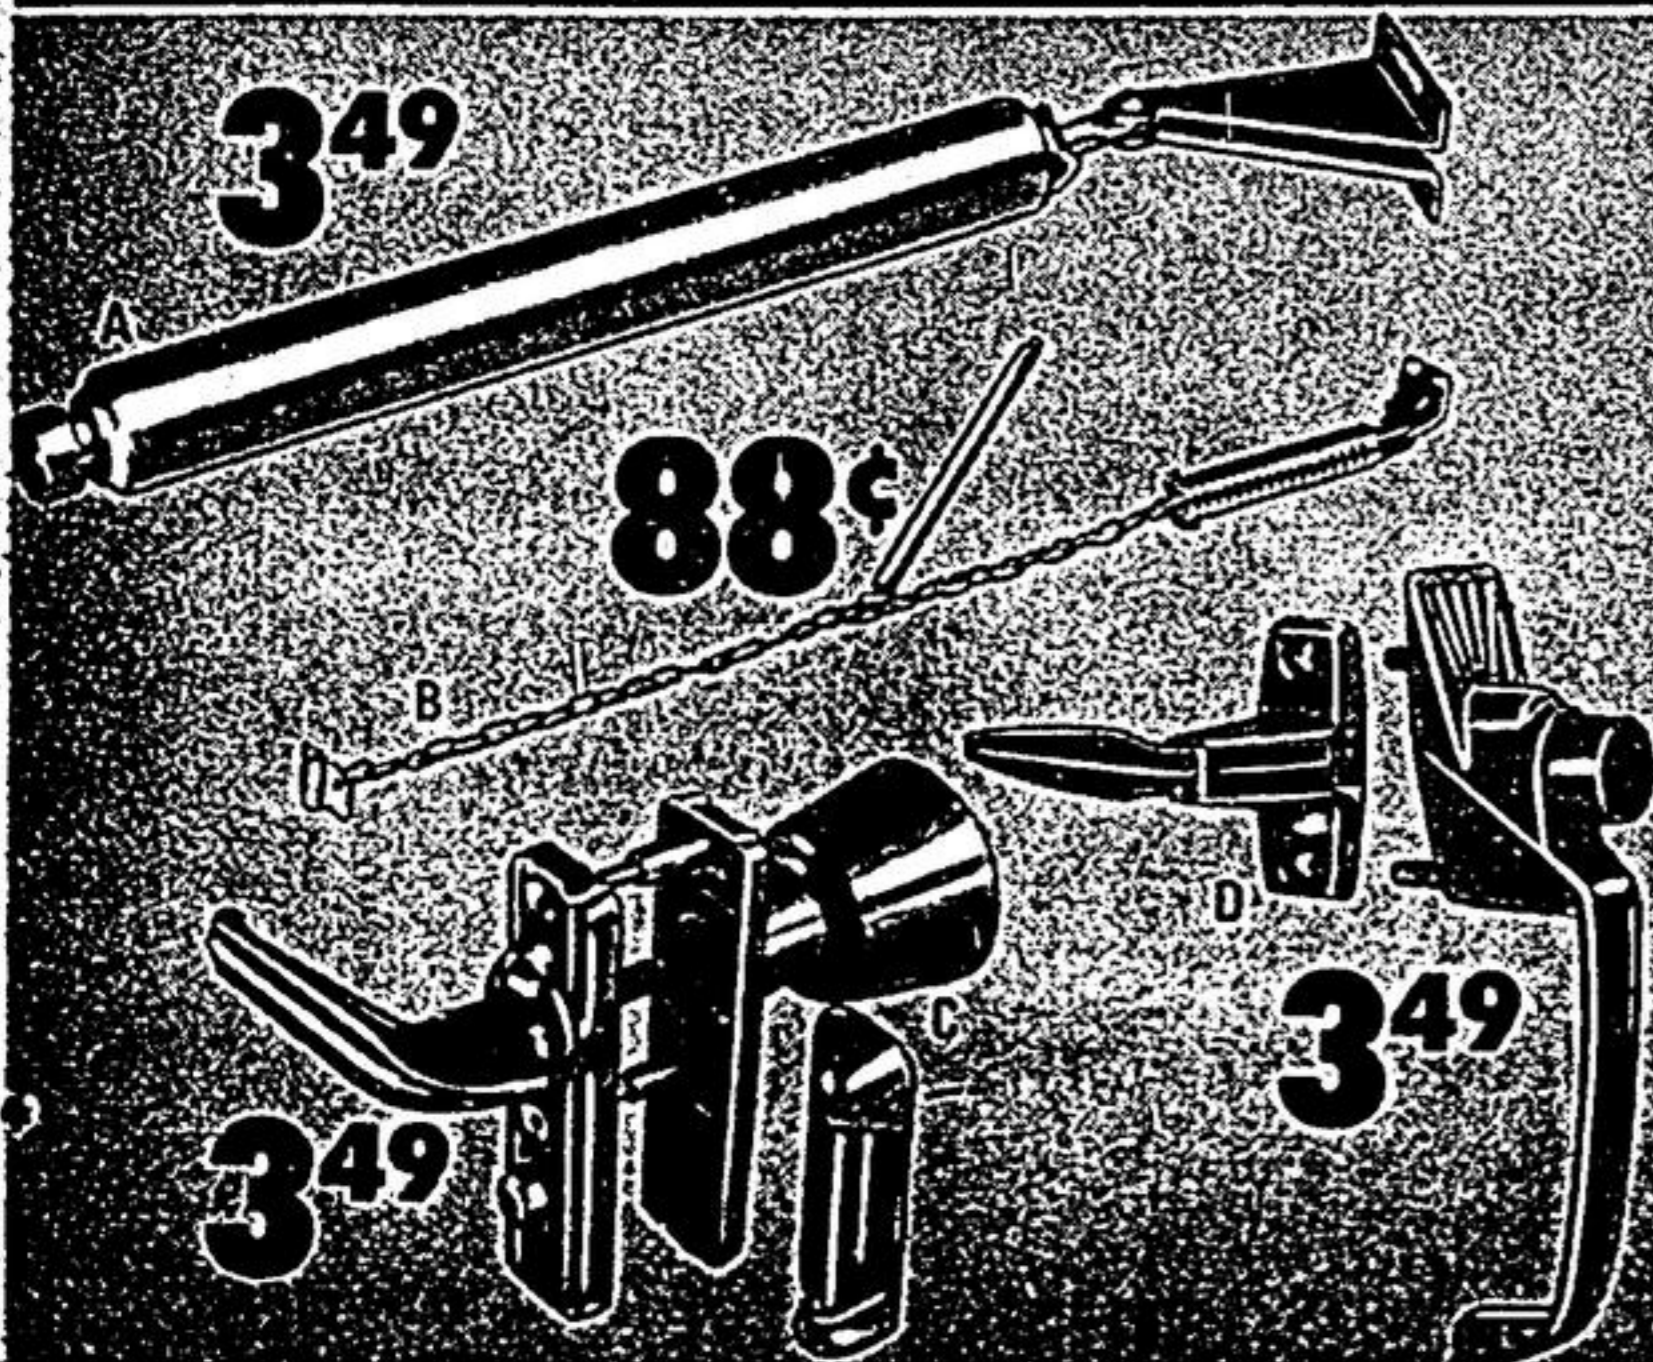

SAVE NOW! STORM DOOR HARDWARE

GOOD QUALITY, EASY-TO-INSTALL HARDWARE ... NOW AT EASY-ON-THE-BUDGET PRICES

Pneumatic Closer

A. Starts to check door at 90° opening. Positive lock-open device. Will fit doors to 1 3/8" thick. 46-1032. Reg. $4.29 **349**

Tulip-Style Latch

C. Great value for 1 1/8" to 1 3/8" doors. With bolt and strike. 2, baked-enamel coats for durability. 46-2534. Reg. $4.29 **349**

Deluxe Chain Stop

B. Helps protect doors from wind whip-back damage! With compression and hold-up springs. 46-1026. Reg. $1.19 **88¢**

Push-Button Latch

D. Positive, easy-locking model will enhance doors 1 1/8" to 1 3/8" thick. Buy now - and save! 46-2534. Reg. $4.29 **349**

Extra! Cash Bonus Coupons — at most Canadian Tire Stores