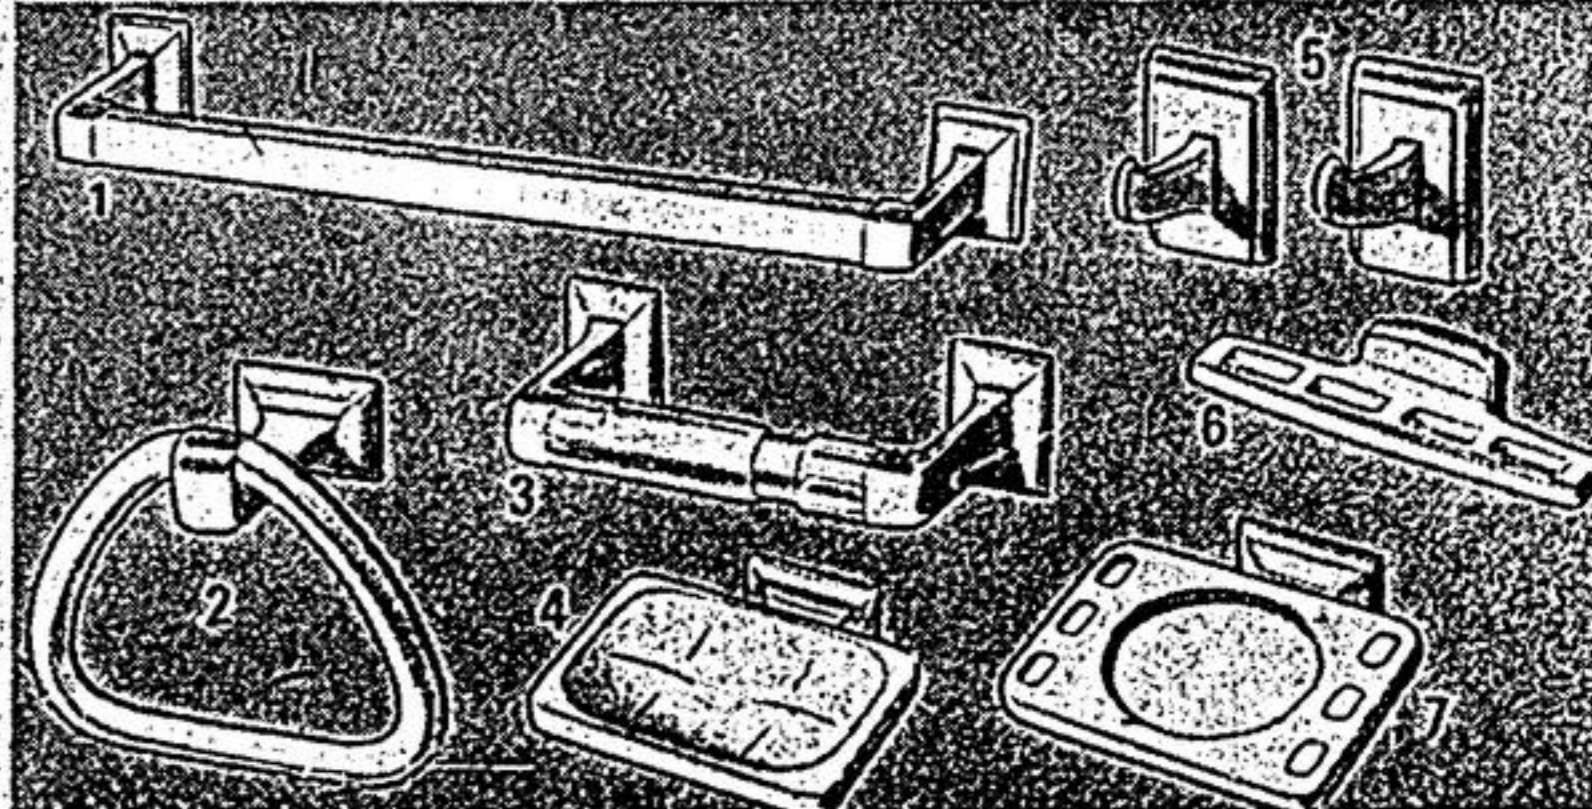

DECORATIVE and DURABLE!

Hi-Impact Plastic Bathroom Fixtures

1. Towel Bar 12" Reg. 99¢ 77¢	4. Soap Dish Reg. 99¢ 77¢
18" size Reg. $1.19, ... 88¢	5. Robe Hooks Reg. 69¢, Pkg. of 2 49¢
24" size Reg. $1.35, ... 99¢	6. Toothbrush Holder Reg. 55¢ 37¢
2. Towel Ring Reg. 99¢ 77¢	7. Brush/tumbler holder Reg. 99¢ 77¢
3. Toilet Tissue Holder Reg. 99¢ 77¢	

Now is a great time to change those old fixtures to these bright new ones in white plastic! Stock up now during our Fall Sale. 63-5335X