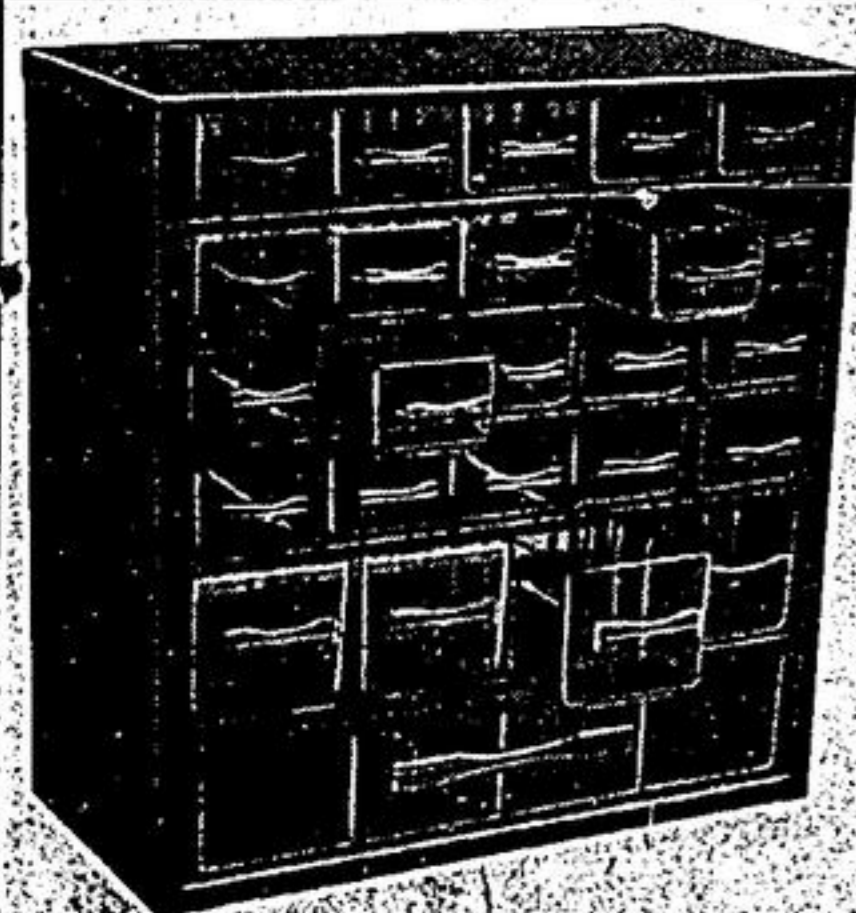

Racco Cabinet
888 Special

Steel casing, 25 plastic drawers. Abt. 12" wide x 12 3/4" high x 5 3/4" deep. 99-1565