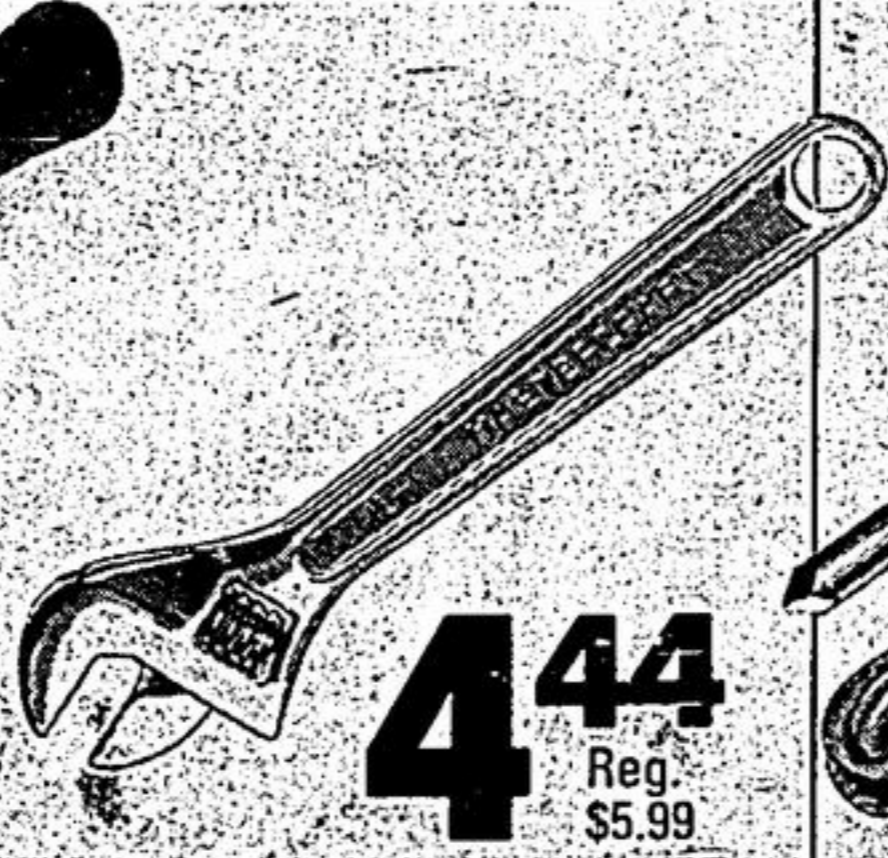

**444** Reg. \$5.99

**10" Wrench**

MASTERCRAFT 10" angle wrench. Adjustable jaws open to 1 1/8". Chrome-alloy steel. 58-8322

**333** Reg. \$3.89

**UNGAR Soldering Iron**

Fast, hi-heat copper alloy tip melts solder in 60 seconds! 23.5-watt. Full-length cord. 58-6311