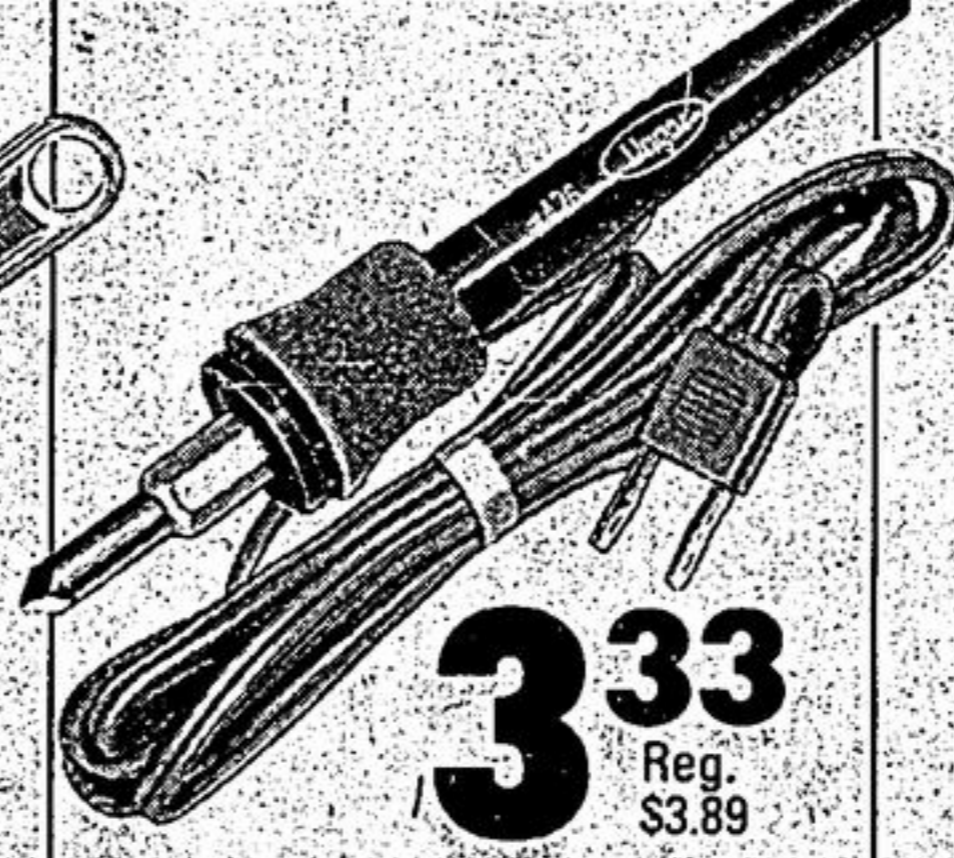

**444** Reg. \$5.99

**10" Wrench**

MASTERCRAFT 10" angle wrench. Adjustable jaws open to 1 1/8". Chrome-alloy steel. 58-8322

**333** Reg. \$3.89

**UNGAR Soldering Iron**

Fast, hi-heat copper alloy tip melts solder in 60 seconds! 23.5-watt. Full-length cord. 58-6311