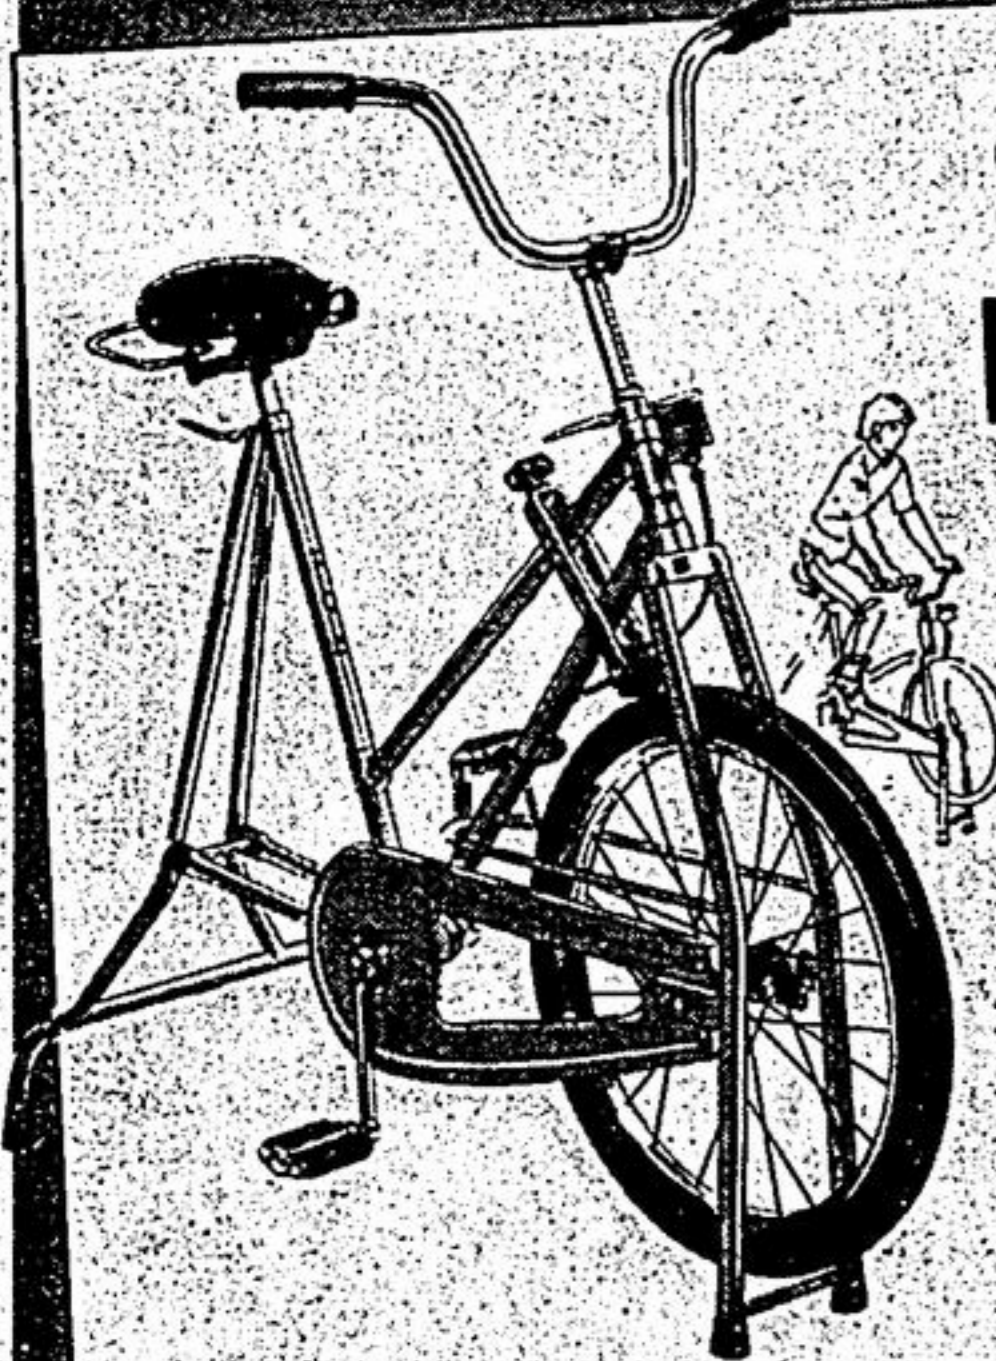

Reg. \$7.89

699

Shoulder Pads

B. By Playmaker! Ideal for boys up to 14 years. Save! 83-2574. Reg. \$6.99

619

Youth's Ankle Guards

D. By Cooper. Thick foam padding, poly ankle cap. Save! 83-2583. Reg. \$3.95

349

E. 30" x 14" diameter. Zipper closure, handles and side straps. 83-0008

SUPERCYCLE Bike Exerciser

5388
Reg. \$59.95

Shape up and save! Supercycle model has speedometer, distance recorder, easy-to-hard pedaling controls, adjustable seat and handle-bar. Sturdy tubular steel frame on a non-mar stand. 84-0102