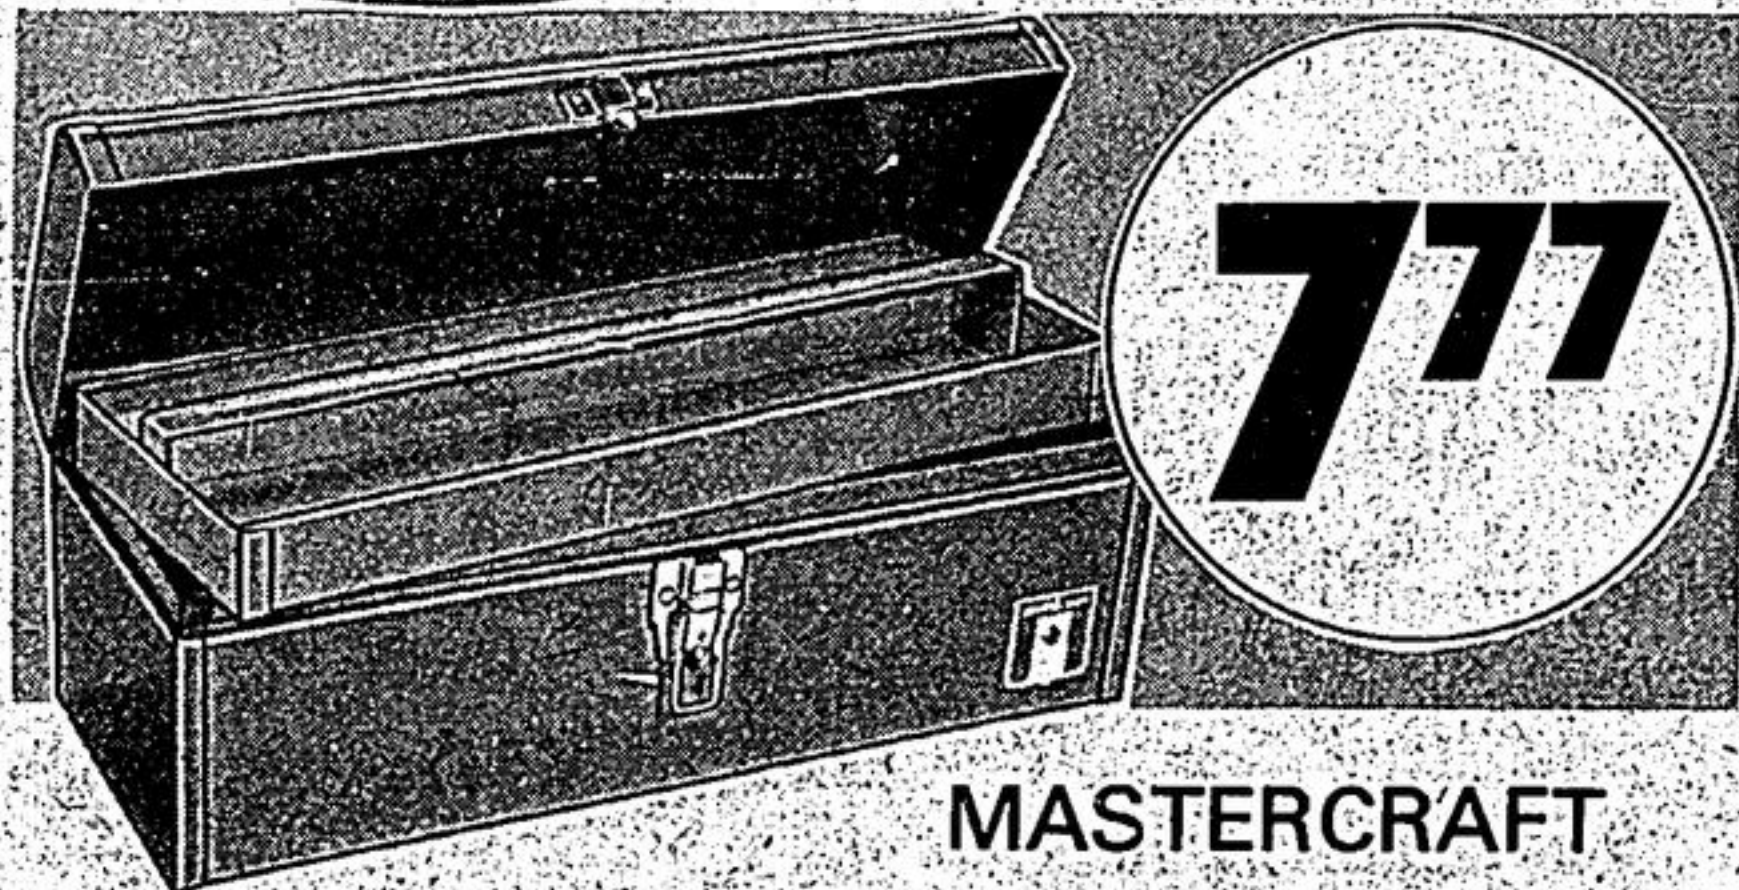

59.88

MASTERCRAFT

Tool Box with Tote Tray

Big enough to hold the every day household tools — 19" long x 7" wide x 7" high. Has piano-type hinge, plated padlock eye, welded joints. Carry handle. Fire engine red finish. 99-2277