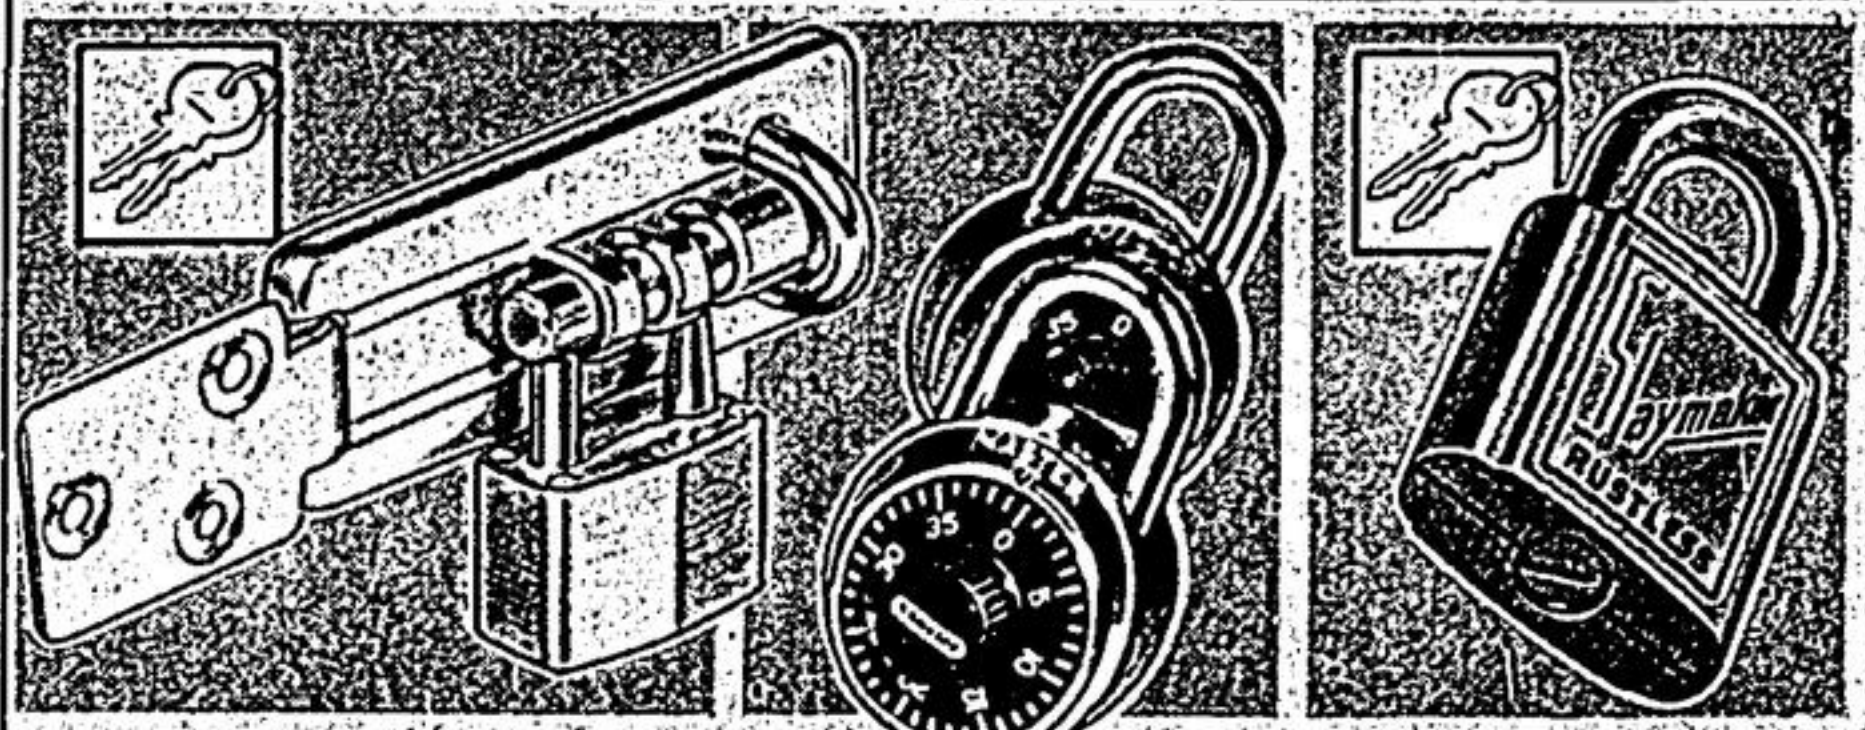

Secure these Savings

'Carlton' Entrance Set

Regular \$9.95 **8.59**
With 2 Keys

Solid brass cylinder with 5-pin tumbler. With template. Brass or bronze finish. Fits 1 5/8" to 2 1/8" bore. 2 3/8" backset. 46-2554x
Passage Set, brass or bronze, reg \$4.99 ... \$3.99
Bedroom Set, brass or bronze, reg \$5.99 ... \$4.69
Bathroom Set, brass or bronze, reg \$5.95 ... \$4.99