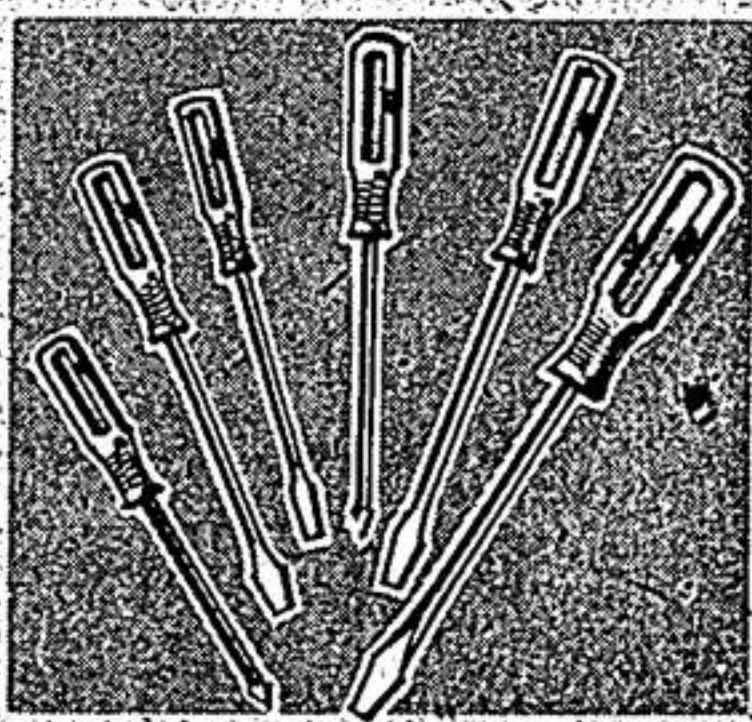

Special! 6-Piece Screwdriver Set

Handy household set has 4 slot and 2 Phillips in different sizes. With rust-resistant blades. Hurry! 99-2293 **3.33**