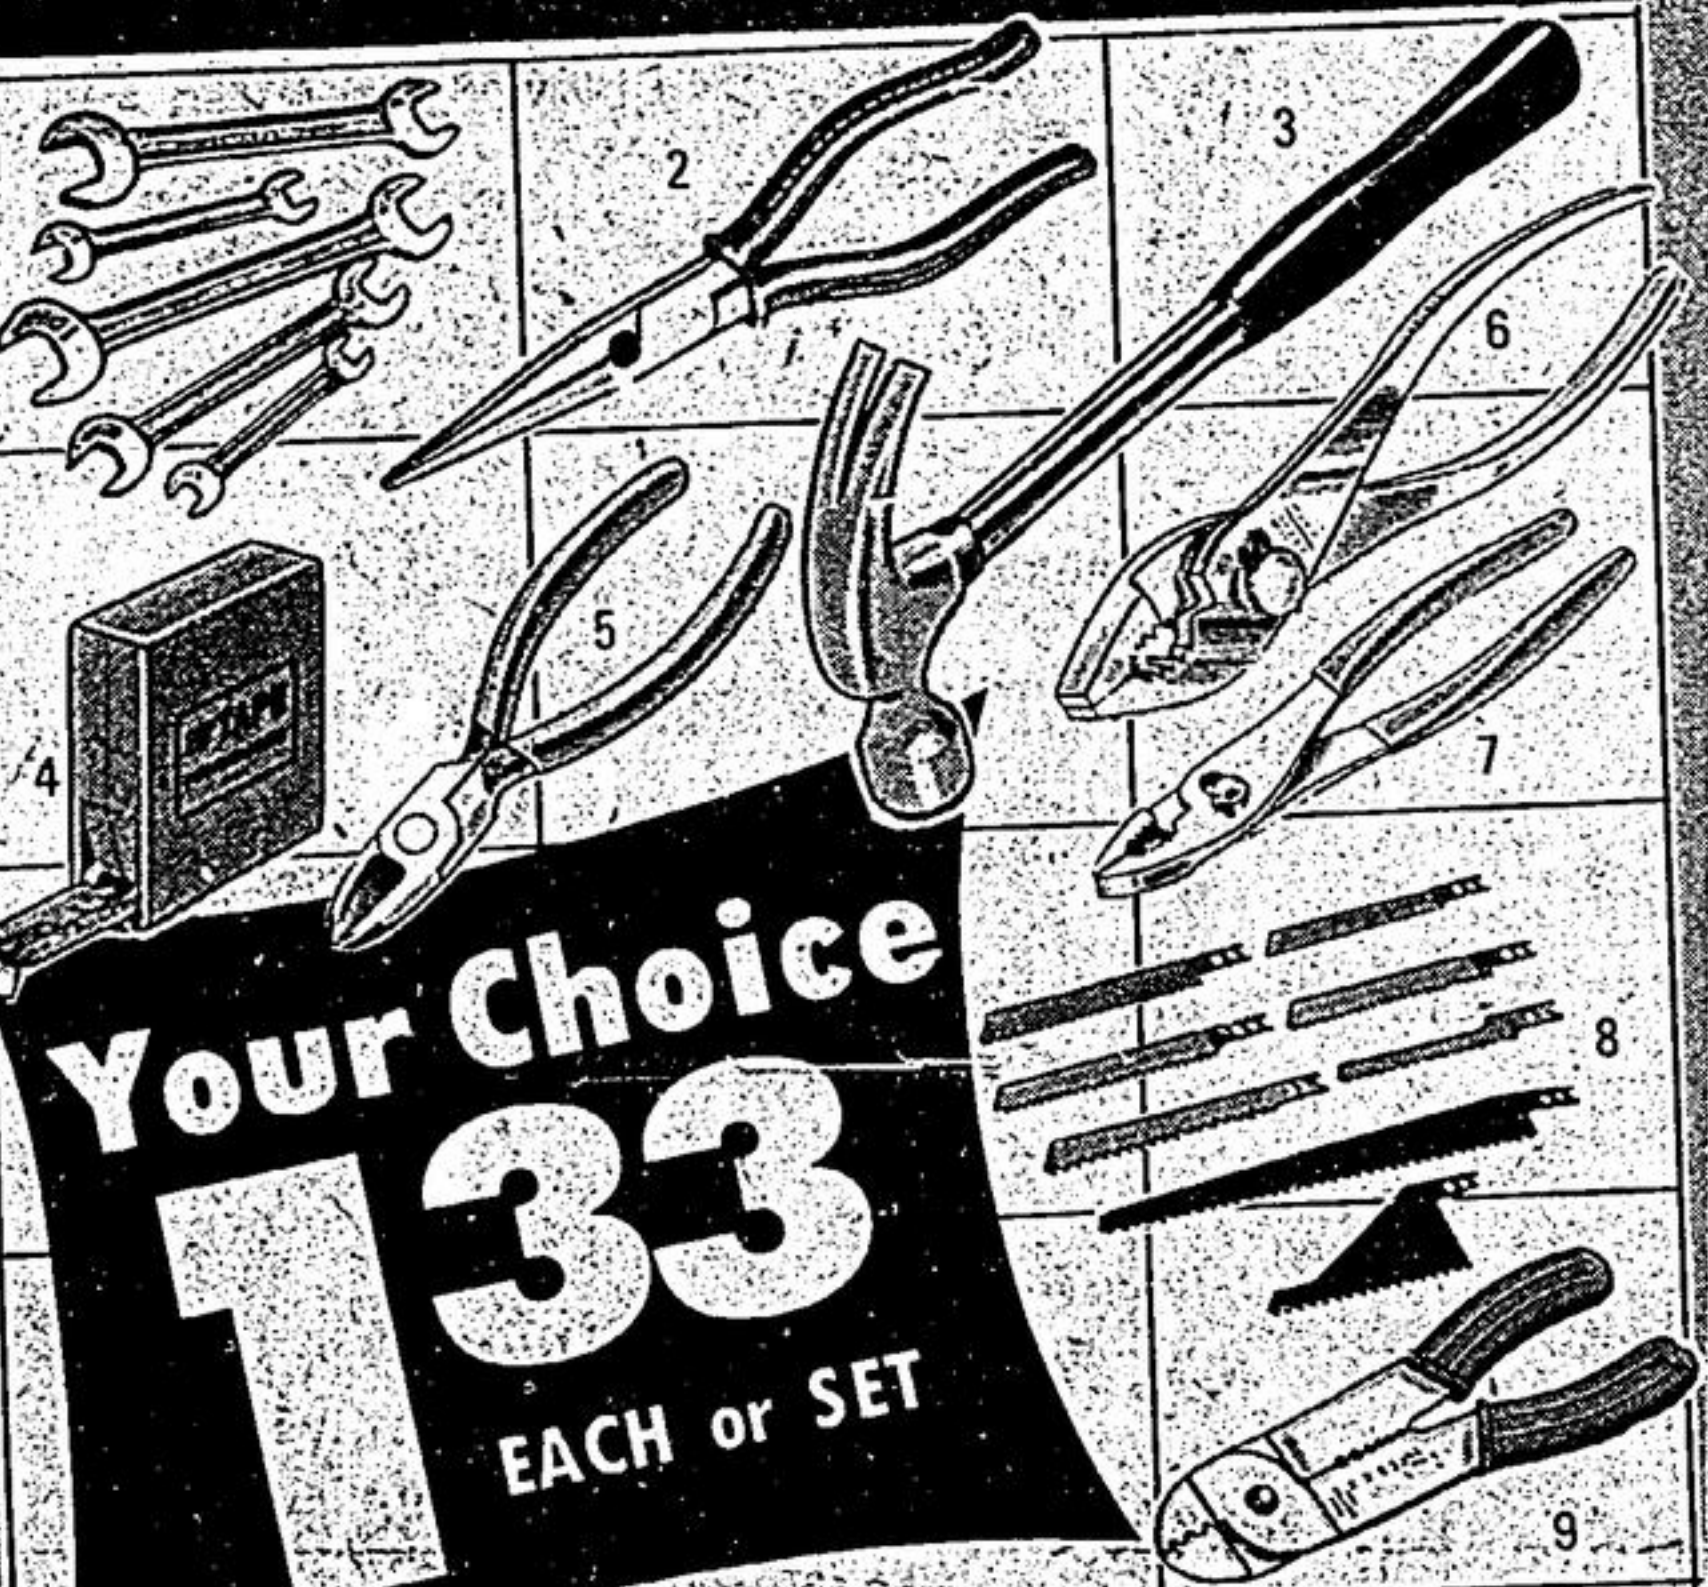

Galvanized Steel Eavestroughing

at super savings

G.S.W.

10-FT LENGTH **1.69**
Regular \$1.89

10-FT LENGTH **1.89**
Regular \$2.19

just snap together and caulk — no soldering

- A. 10-FT STANDARD EAVESTROUGH
Sturdy 30-gauge sheet metal. 4" width. 64-5104
- B. 10-FT CORRUGATED DOWNPIPE
Galvanized 30-gauge sheet steel. 3" diam. 64-5113

Tool Assortment

Your Choice **1.33**
EACH or SET

Hurry! Limited Quantity SPECIALS!

- 5-pc Open End Wrench Set
- 6" Long Nose Pliers
- 16-oz. Claw Hammer with Rubber Grip Handle
- 10-Tape
- 6" Diagonal Cutting Pliers
- 8" Slip Joint Pliers
- 6" Slip Joint Pliers
- 6 Alloy Sabre Saw Blades
- Crimping Tool/terminals

Due to huge supply estimation for 300 Canadian Tire stores, there may be some variance in selection available at your local store. Shop early for your needs! 99-2415

McCulloch Mini-Mac 30 CHAIN SAW

Reg. \$112.88
99.98

Save \$12.90. This mighty mini is light and easy to use. Zips through logs up to 24" thick. Has automatic clutch that disengages at idle speeds. Automatic oiler. Automatic re-wind starter. Removable air filter. Gas powered 30 cc engine. 12" guide bar. Weighs only 8 1/2 lbs. 58-5611