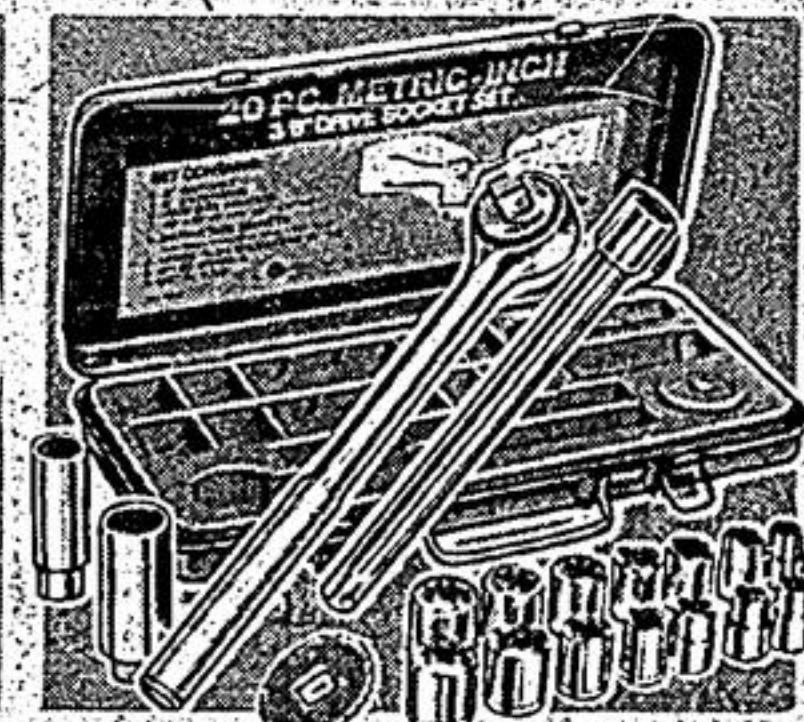

20-Pc Metric-Inch 3/8" Drive Socket Set

Ratchet, extension, 7 (3/8-3/4"), 7 (9mm-19mm) and 2 spark plug sockets; speed spinner; case. 99-2227 **9.88**