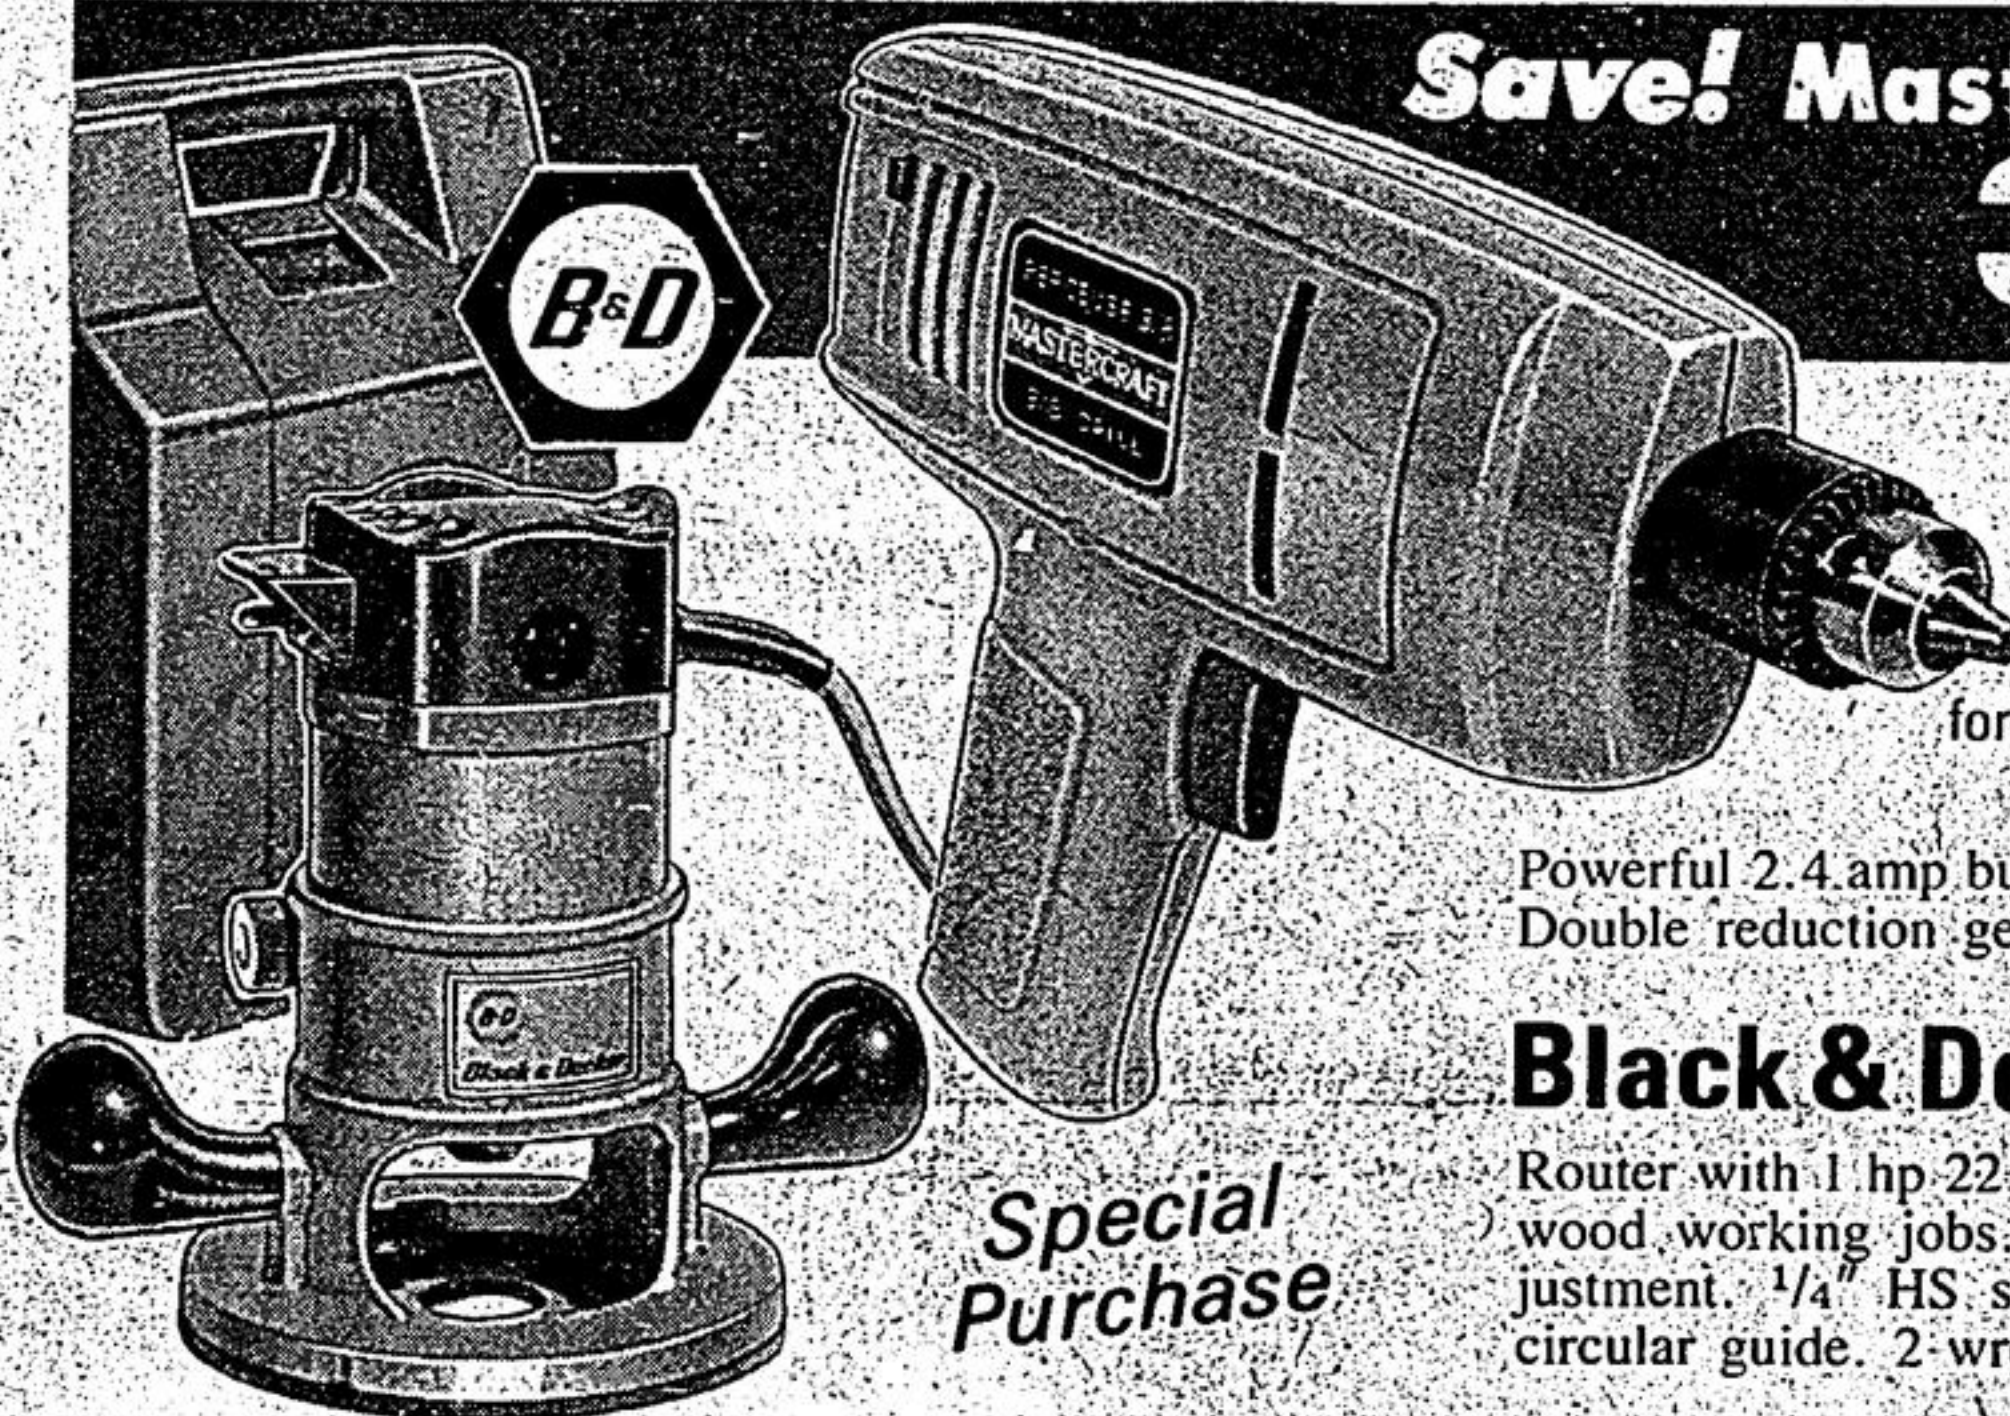

Save \$12.90. This mighty mini is light and easy to use. Zips through logs up to 24" thick. Has automatic clutch that disengages at idle speeds. Automatic oiler. Automatic re-wind starter. Removable air filter. Gas powered 30 cc engine. 12" guide bar. Weighs only 8 1/2 lbs. 58-5611

Anti-Freeze Wall Hydrant Valve

Regular \$1.49
99¢

Valve shuts water off inside the house. 1/2" thread for hose. Save! 63-3790

WHITE ENAMELED STEEL EAVESTROUGHING

10-FT. EAVESTROUGH **3.59** Regular \$3.99
10-FT. DOWNPIPE **3.99** Regular \$4.99
Guaranteed not to peel, blister or crack. Galvanized. 64-5304/13

Save! Mastercraft Double Insulated 3/8" Drill

with TRIGGER LOCK **13.77**
Regular \$15.49
for continuous operation

Powerful 2.4 amp burnout protected motor handles the every day job easily. Double reduction gears. 1000 rpm. Life-lubed bearings. 54-2836