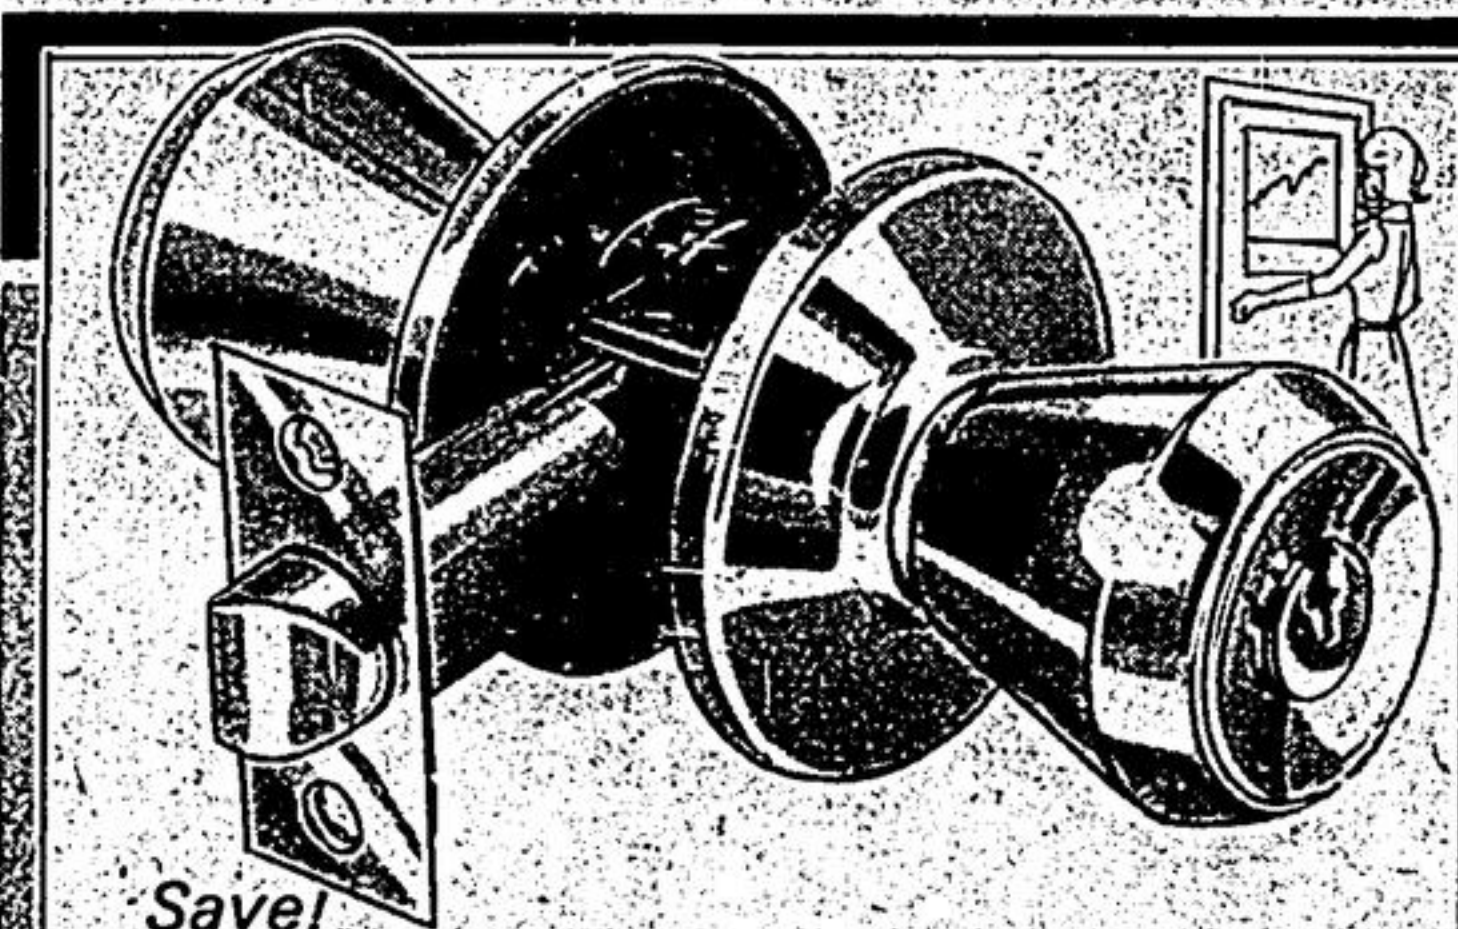

Secure these Savings

'Carlton' Entrance Set

Regular \$9.95 **8.59**
With 2 Keys

Solid brass cylinder with 5-pin tumbler. With template. Brass or bronze finish. Fits 1 5/8" to 2 1/8" bore. 2 3/8" backset. 46-2554x
Passage Set, brass or bronze, reg \$4.99 ... \$3.99
Bedroom Set, brass or bronze, reg \$5.99 ... \$4.69
Bathroom Set, brass or bronze, reg \$5.95 ... \$4.99