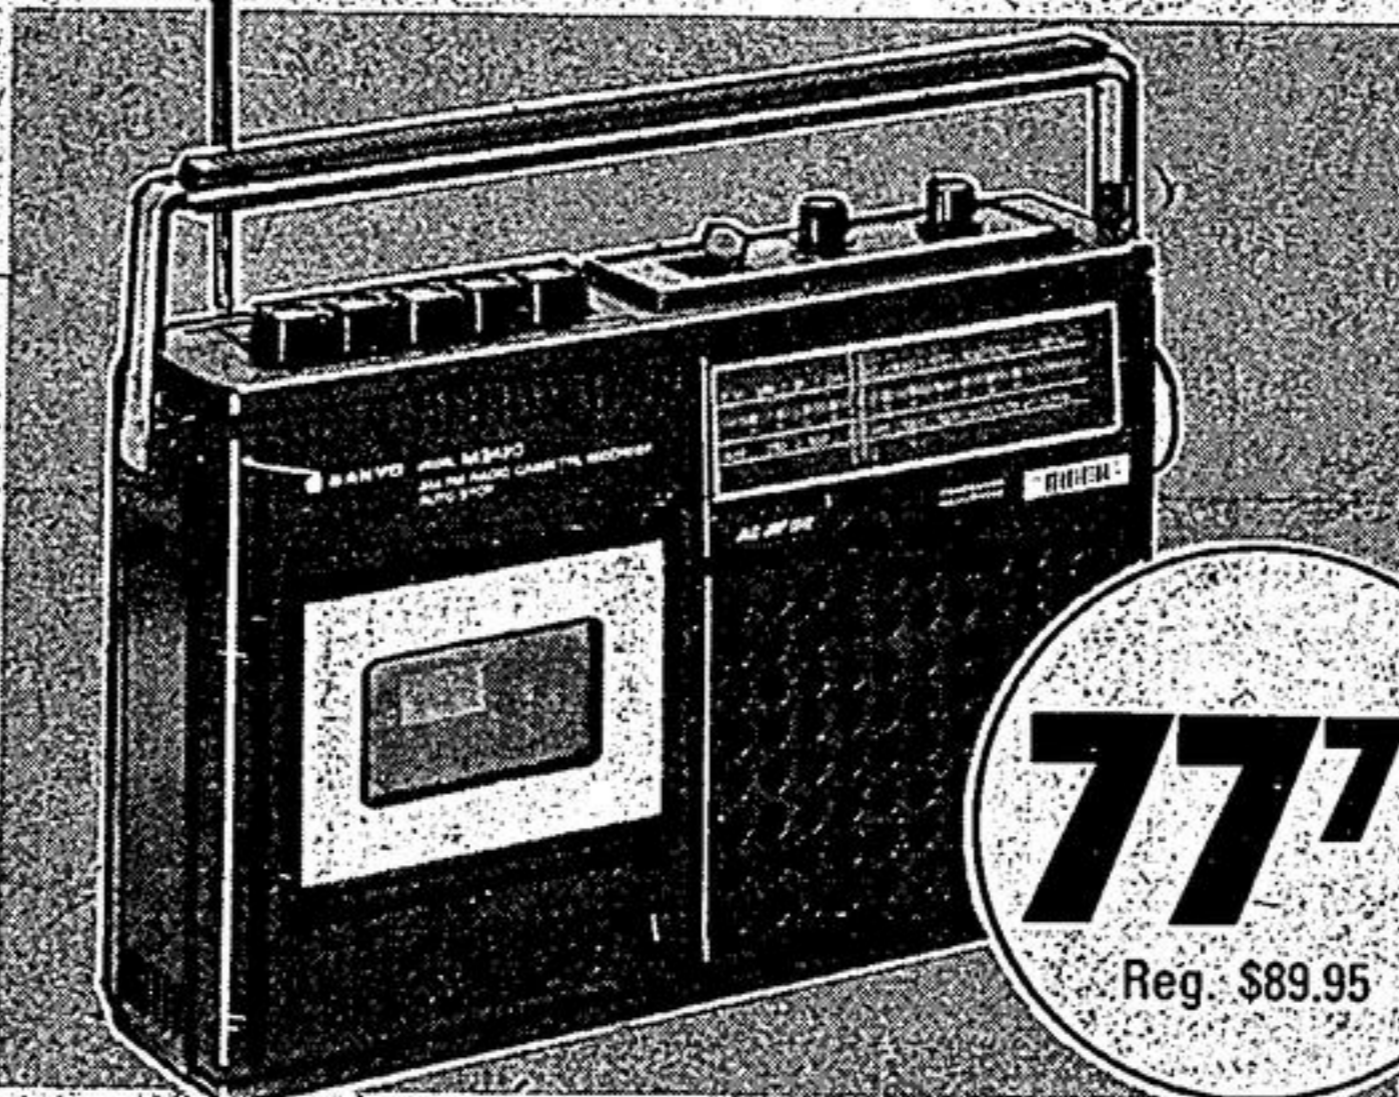

77⁷⁷
Reg. $89.95

SANYO PORTABLE SOUND CENTRE!

Cassette Recorder/Radio

Record your favorite sounds from the AM/FM radio! Automatic level control, built-in condenser microphone, rear-mounted monitor switch. External microphone and speaker jacks. With blank cassette and AC line cord. Save! 44-1436 **77⁷⁷**