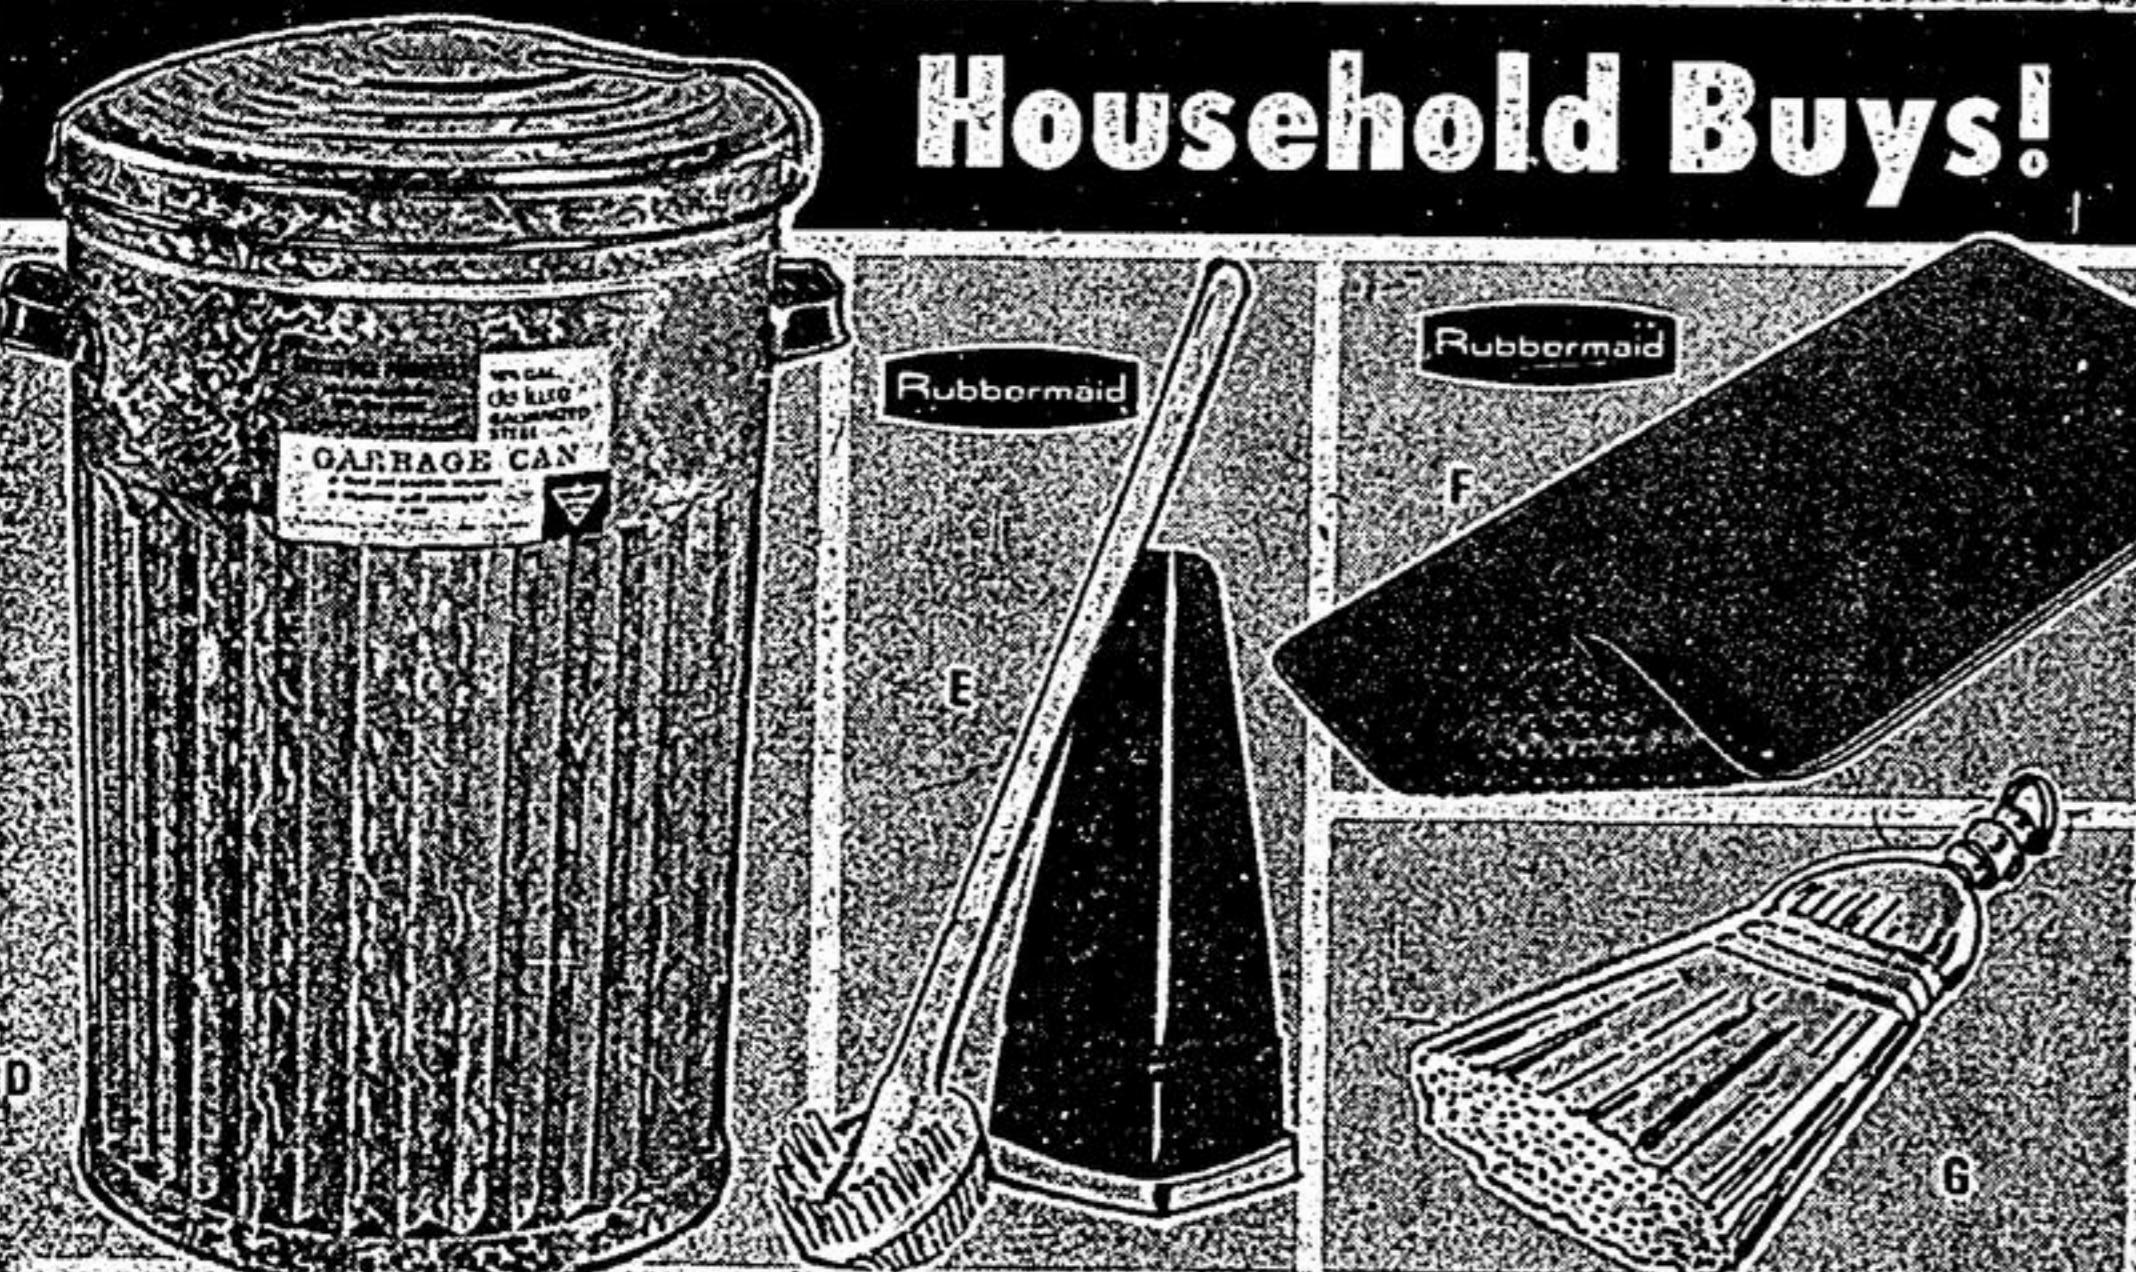

Household Buys!

Galvanized Garbage Can

588
Reg. $7.49

D. Sturdy steel model is a big 16 1/2-gallon size. Features pleated body, close-fitting lid with rolled edge and balanced side handles. Shop now and save! 42-9750

Toilet Bowl Brush

E. By Rubbermaid! Brush with holder. 6 colors. 42-8100X. Regular $5.22 **3⁹⁹**

Bathtub Mat

F. By Rubbermaid! A safe bathroom buy. 6 colors. 42-8063X. Regular $5.22 **3⁹⁹**

Save! Corn Whisk

G. Made of selected fibres. Ring in handle. 39-8710. Regular $1.09 **88¢**

SAVE! RONSON DISPOSABLE Butane Lighter

REGULAR $1.49
88¢

- Adjustable flame
- Stainless wind-screen
- Gives thousands of lights
- Lasts up to 3 months!

STOCK UP NOW ON THIS SOUND VALUE!

Cassette Tape

C-60 Reg. 89¢ **69¢** each

C-90 Reg. $1.35 **1⁰⁹** each   C-120 Reg. $1.55 **1²⁹** each

Good quality blank tape. 44-1631X