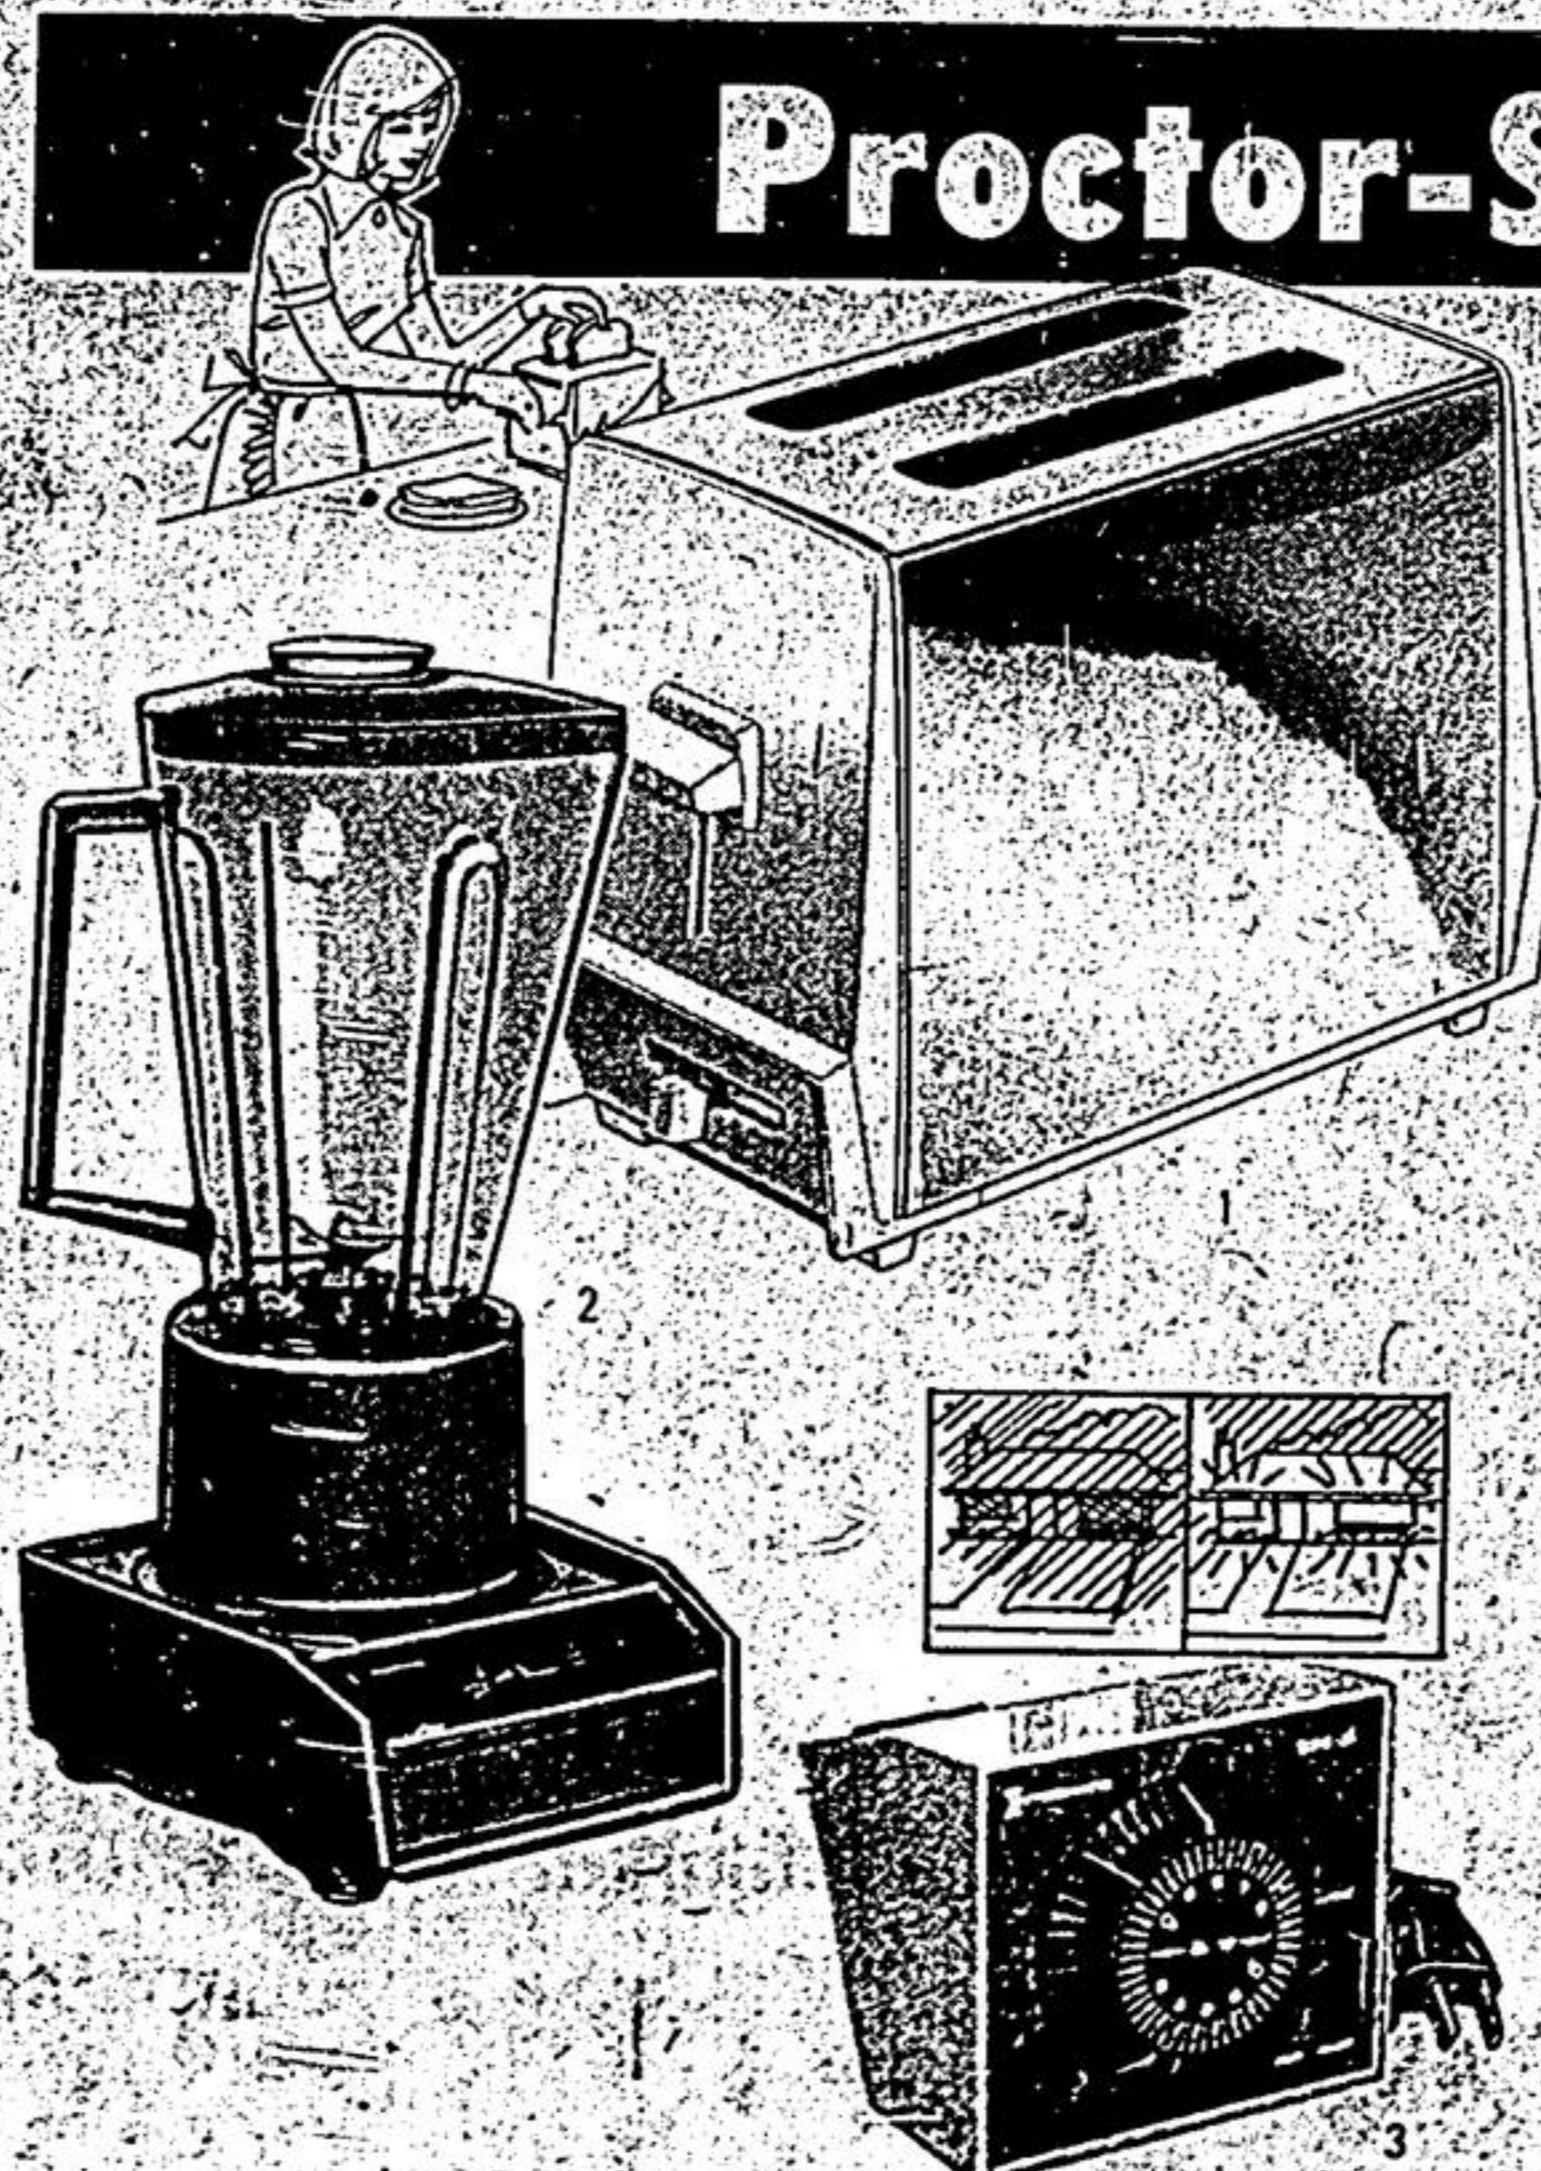

Use your Canadian Tire Card