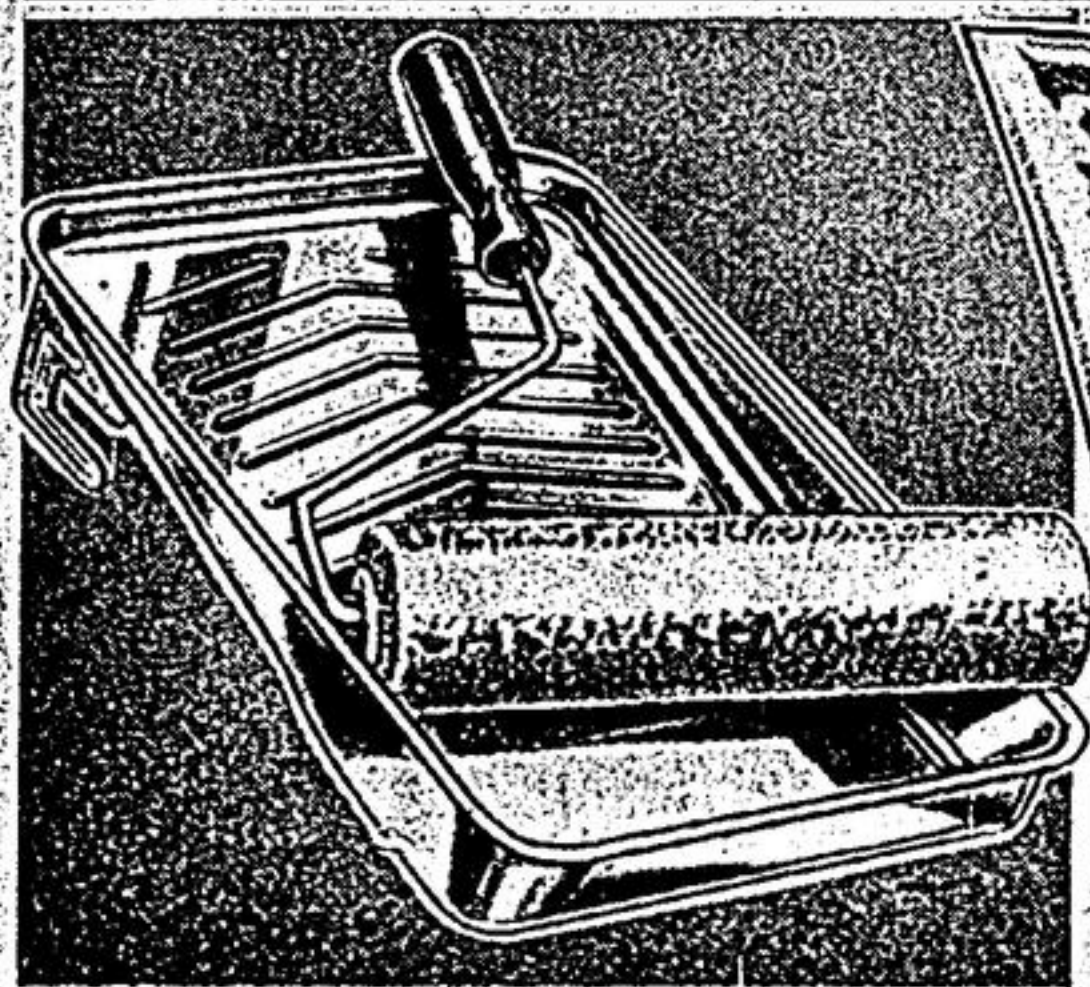

655
Gallon
Reg. \$8.55

Finish off with winning August Sale Days Savings

**Paint Roller
and Tray Set**

Regular \$2.59

229

7 1/2" mohair roller and sturdy 9 1/2" x 14 1/2" x 2 1/4" tray. 49-5815
9 1/2" Roller & Tray Set **427**
Reg. \$4.75 (49-5825)