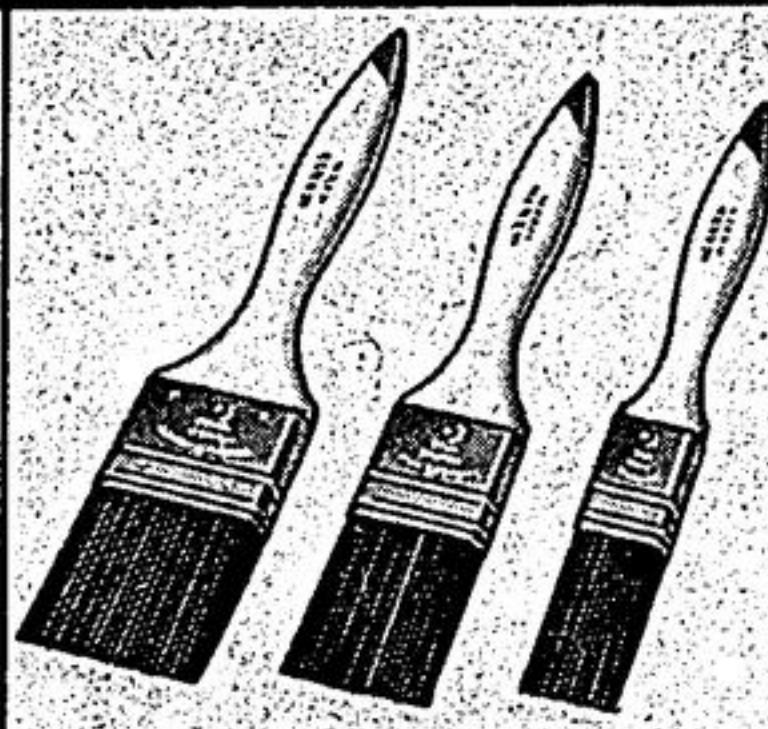

### Sandvik Hand Saw

Special Purchase **5<sup>44</sup>**

Clean-cut buy for cottagers or homeowners: 8-point model features 26" Swedish quality steel blade; molded plastic grip. 99-1275

### 3-Piece Brush Set

Special Purchase **2<sup>99</sup>**

For novice or professional painters. Set consists of 1, 1 1/2 and 2-inch wide brushes featuring pure 'Chinese Hog' bristles. 99-1875