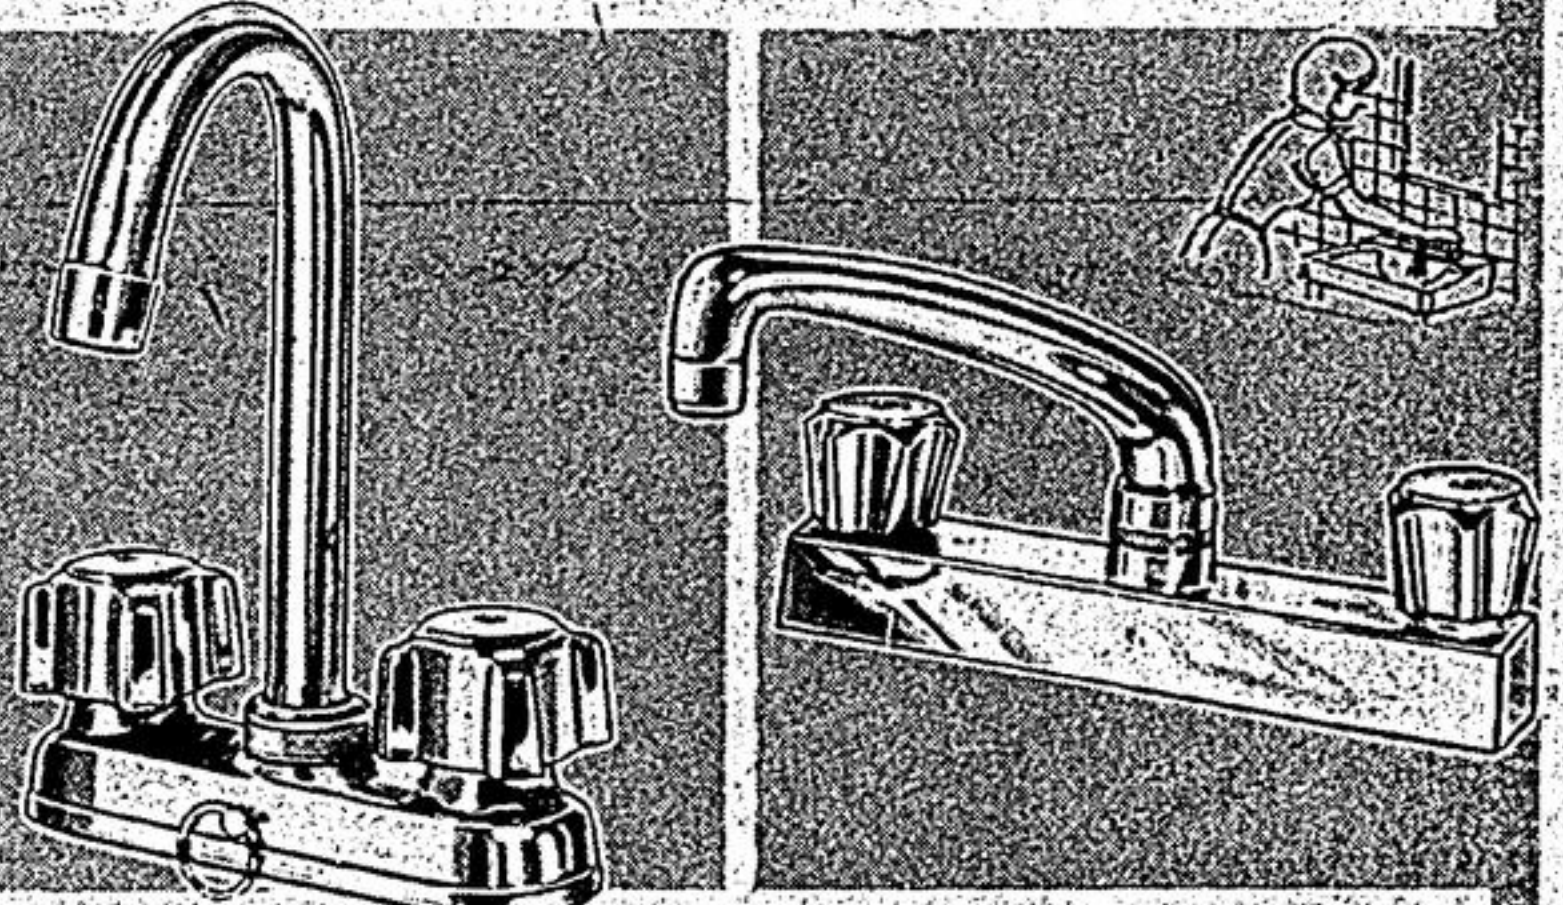

### 3-Piece Brush Set

Special Purchase **2<sup>99</sup>**

For novice or professional painters. Set consists of 1, 1 1/2 and 2-inch wide brushes featuring pure 'Chinese Hog' bristles. 99-1875