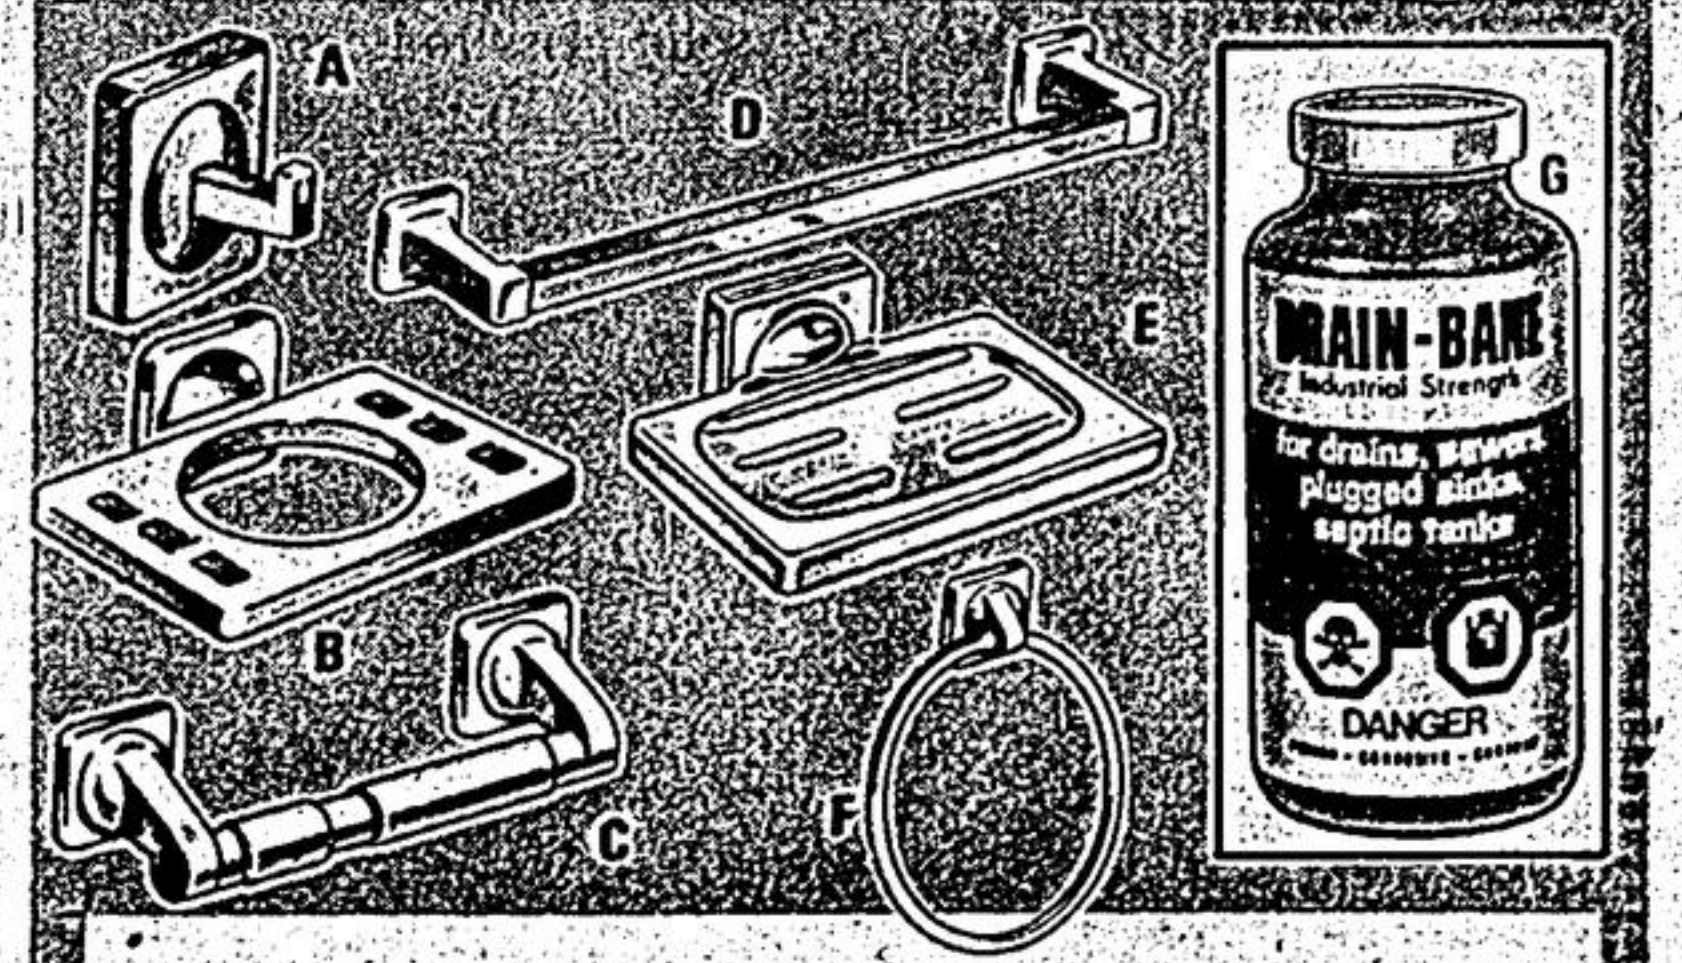

Sparkling Fixtures with Clean Styling

Easy to install; easy on the budget, mirror-bright bathroom fittings. Save on home improvements.

- A. ROBE HOOK (63-5338) Regular $1.69 ..... $1.47
- B. TOOTHBRUSH & TUMBLER HOLDER (63-5396) Reg $2.79 ..... $2.47
- C. TOILET TISSUE HOLDER (63-5356) Regular $3.49 ..... $2.99
- D. 12-inch CHROME TOWEL BAR (63-5400) Regular $4.59 ..... $3.88
- 18-inch CHROME TOWEL BAR (63-5401) Regular $4.89 ..... $4.29
- 24-inch CHROME TOWEL BAR (63-5402) Regular $5.19 ..... $4.44
- E. SOAP DISH (63-5346) Regular $2.79 ..... $2.47
- F. TOWEL RING (63-5384) Regular $2.99 ..... $2.59

G. 24 ounce Drain Bane—Regular $1.89

Cleans, de-roots and removes organic matter from drain line. Industrial strength. 63-9909

1⁴⁴

Apply for your Canadian Tire Card