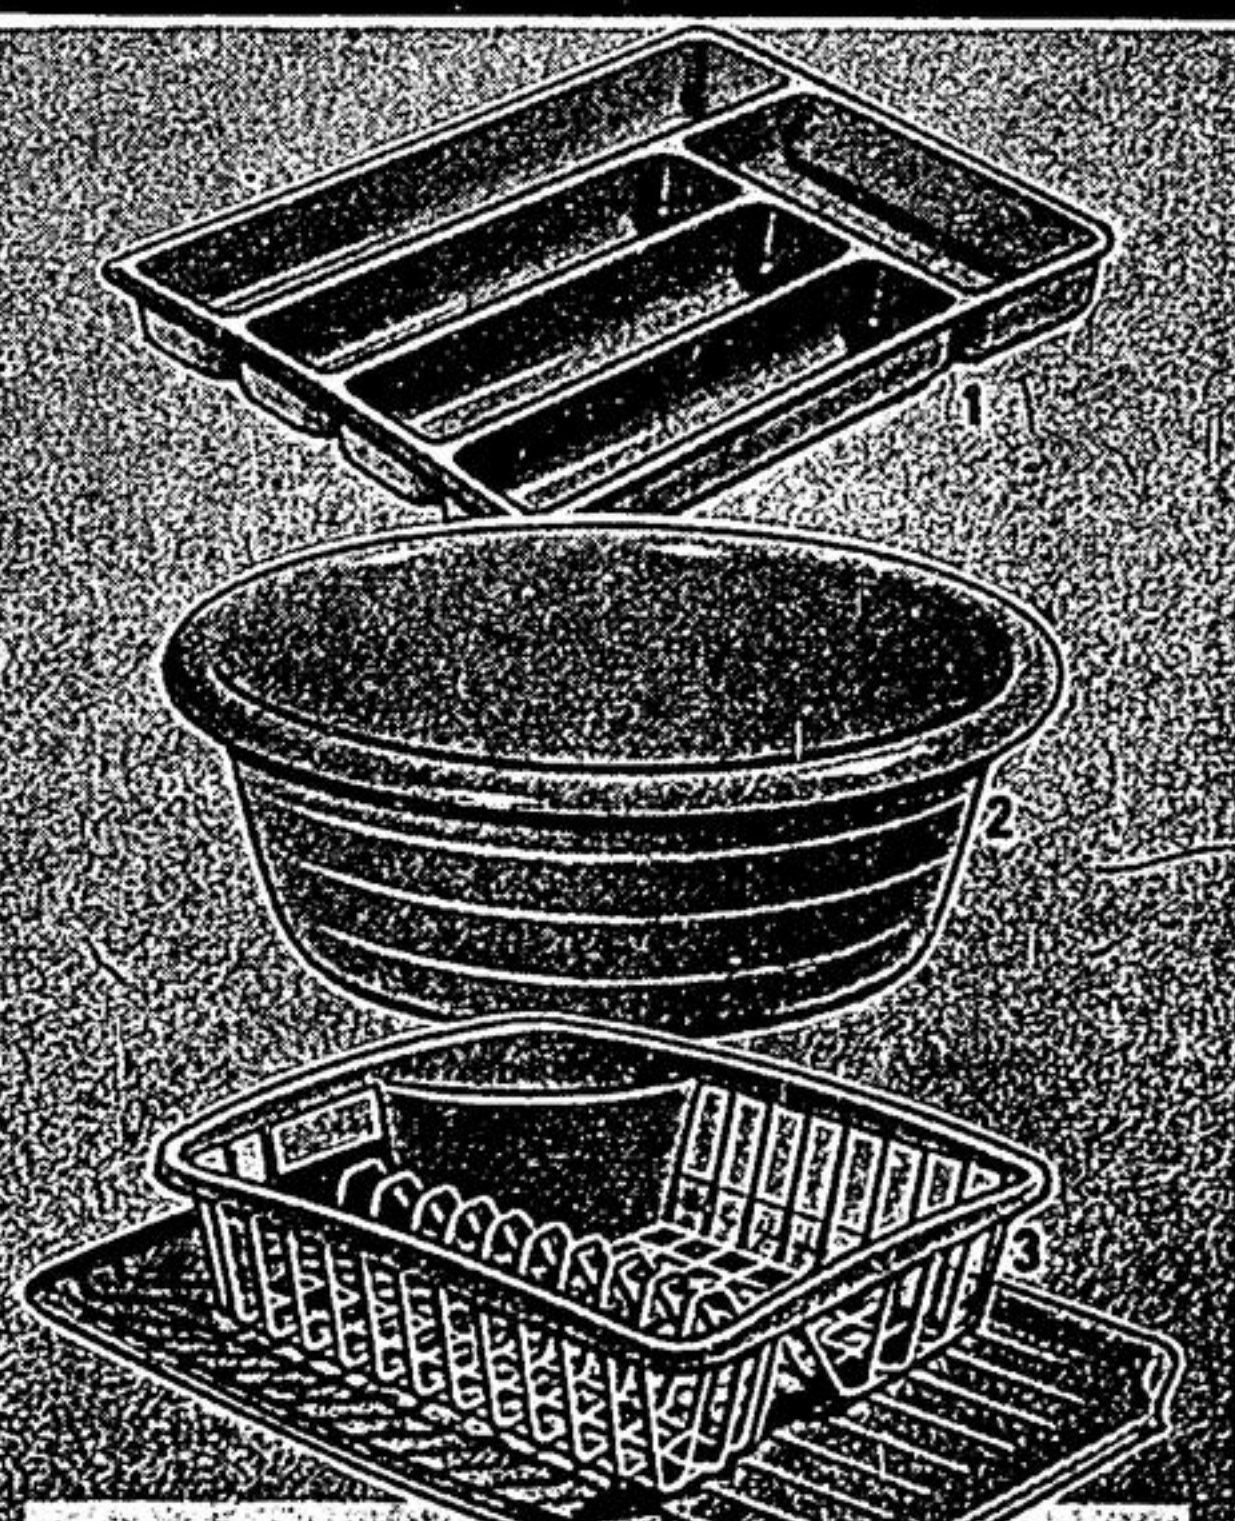

															
A. OLD WEST WAGON WHEEL FIXTURE —REG. \$37.99 Gives a lift to any room. Warm, walnut-toned wheel. Frosted glass chimneys. Copper finish trim. Abt. 18" drop. 52-3274	B. OLD WEST WALL FIXTURE —REG. \$10.79 Matches (A). Single-light. 52-3326	C. 2-LIGHT BATHROOM FIXTURE —REG. \$3.89 11 x 4 1/2" glass. Razor outlet. 52-3316	D. LEAF MOTIF BEDROOM FIXTURE —REG. \$2.99 2-light. 11 1/2" rippled glass. 52-3311	E. BATHROOM WALL FIXTURE —REG. \$4.99 Single light. Razor outlet. 52-3320	F. WHITE GLASS CEILING FIXTURE —REG. \$6.99 Single light kitchen fixture with clear ribbed lens. 8" diam. 8" drop. 52-3312	G. FLUORESCENT FIXTURE —REG. \$10.99 White metal. 18 1/4 x 3 3/8 x 1 1/4". 52-3325	H. OUTDOOR WALL LANTERN —REG. \$9.99 Frosted glass. Satin black trim. 52-3372	I. OUTDOOR COACH WALL LANTERN —REG. \$14.99 For an elegant entrance! Black metal holder. White glass. Abt. 6" W. 52-3268	J. OUTDOOR COACH WALL LANTERN —REG. \$14.99 For an elegant entrance! Black metal holder. White glass. Abt. 6" W. 52-3268	K. PORCH LIGHT FIXTURE —REG. \$2.99 Clear mottled glass. 4 5/8" deep. 52-3321	L. ROCKER SWITCH Brown, Reg. 49¢ Ivory, Reg. 55¢	M. H.D. RECEPTACLE Brown, Reg. 39¢ Ivory, Reg. 44¢	N. 30-AMP SWITCH BOX Double blade. 2-fuse. 115V. 52-8308 Reg. 5.49	O. INGRAHAM TIMER 24-hr. Reg. \$8.88	P. OUTDOOR OUTLET BOX Grounded duplex. Flaps. 52-1250 Reg. 4.59
29⁹⁹	9⁴⁴	3⁴⁹	2⁴⁹	3⁷⁷	4⁹⁹	9⁸⁸	7⁹⁹	11⁹⁹	2⁴⁴	43[¢]	33[¢]	4⁴⁹	7⁸⁸	3⁸⁸	

LIME OR GREEN PLASTIC Kitchen Helpers

- CUTLERY TRAY**
Large size — 14 3/4 x 10 1/4 x 1 1/2". Organizes utensils too. Special! 99-1063
- 15" DISH PAN**
Also ideal for washing jobs around the house or for soaking laundry. 99-1278
- DISH RACK AND TRAY**
Cutlery section. Sturdy dish separators. 13 3/4 x 12" size. Takes little counter space. 99-1065