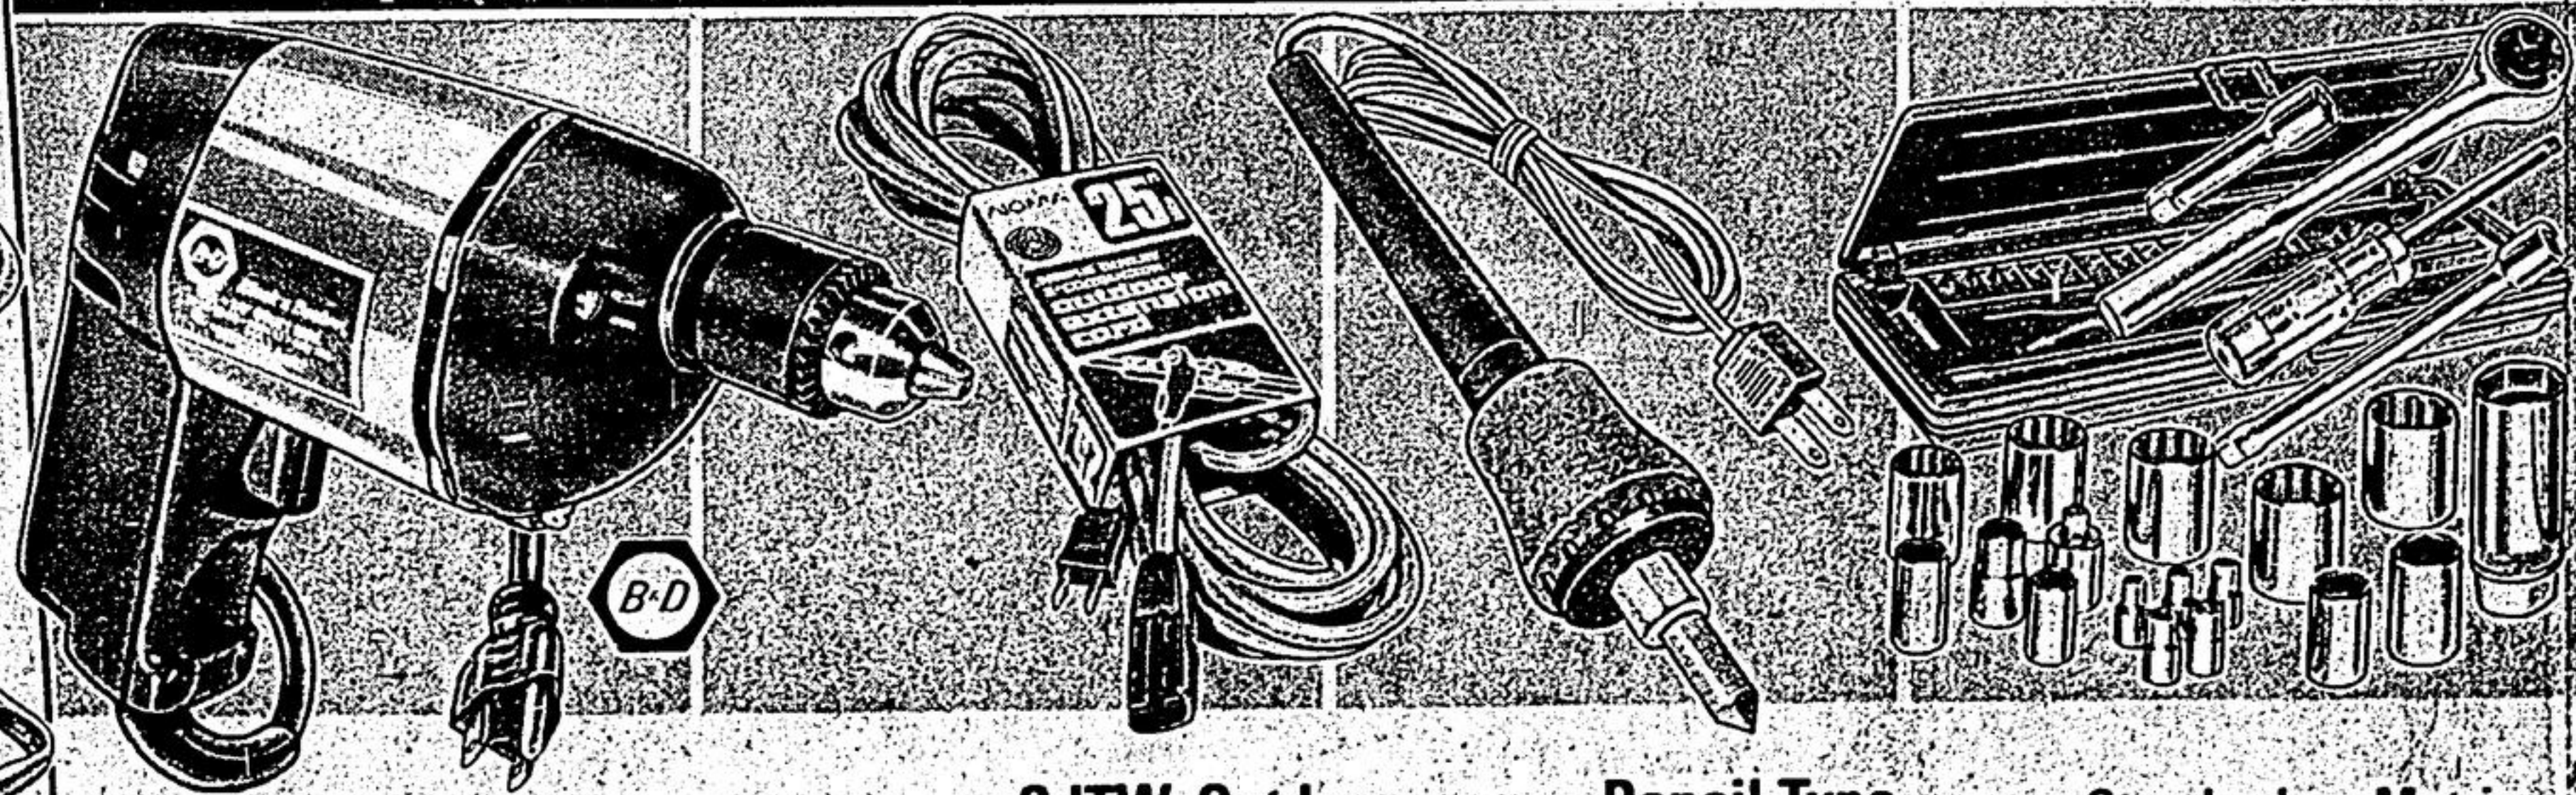

4299
Reg. \$47.99

Heavy Duty General Purpose 4-cu. ft. Wheelbarrow

Quality-made! Drawn seamless steel tray, about 38 x 27 1/2" 1 1/4" diameter tubular steel frame with hand grips. Heavy all steel 'X' type legs. Roller-bearing wheel with 4.00 x 8 rib tread 2 ply tire. Dust sealed grease fitting. 60-4515