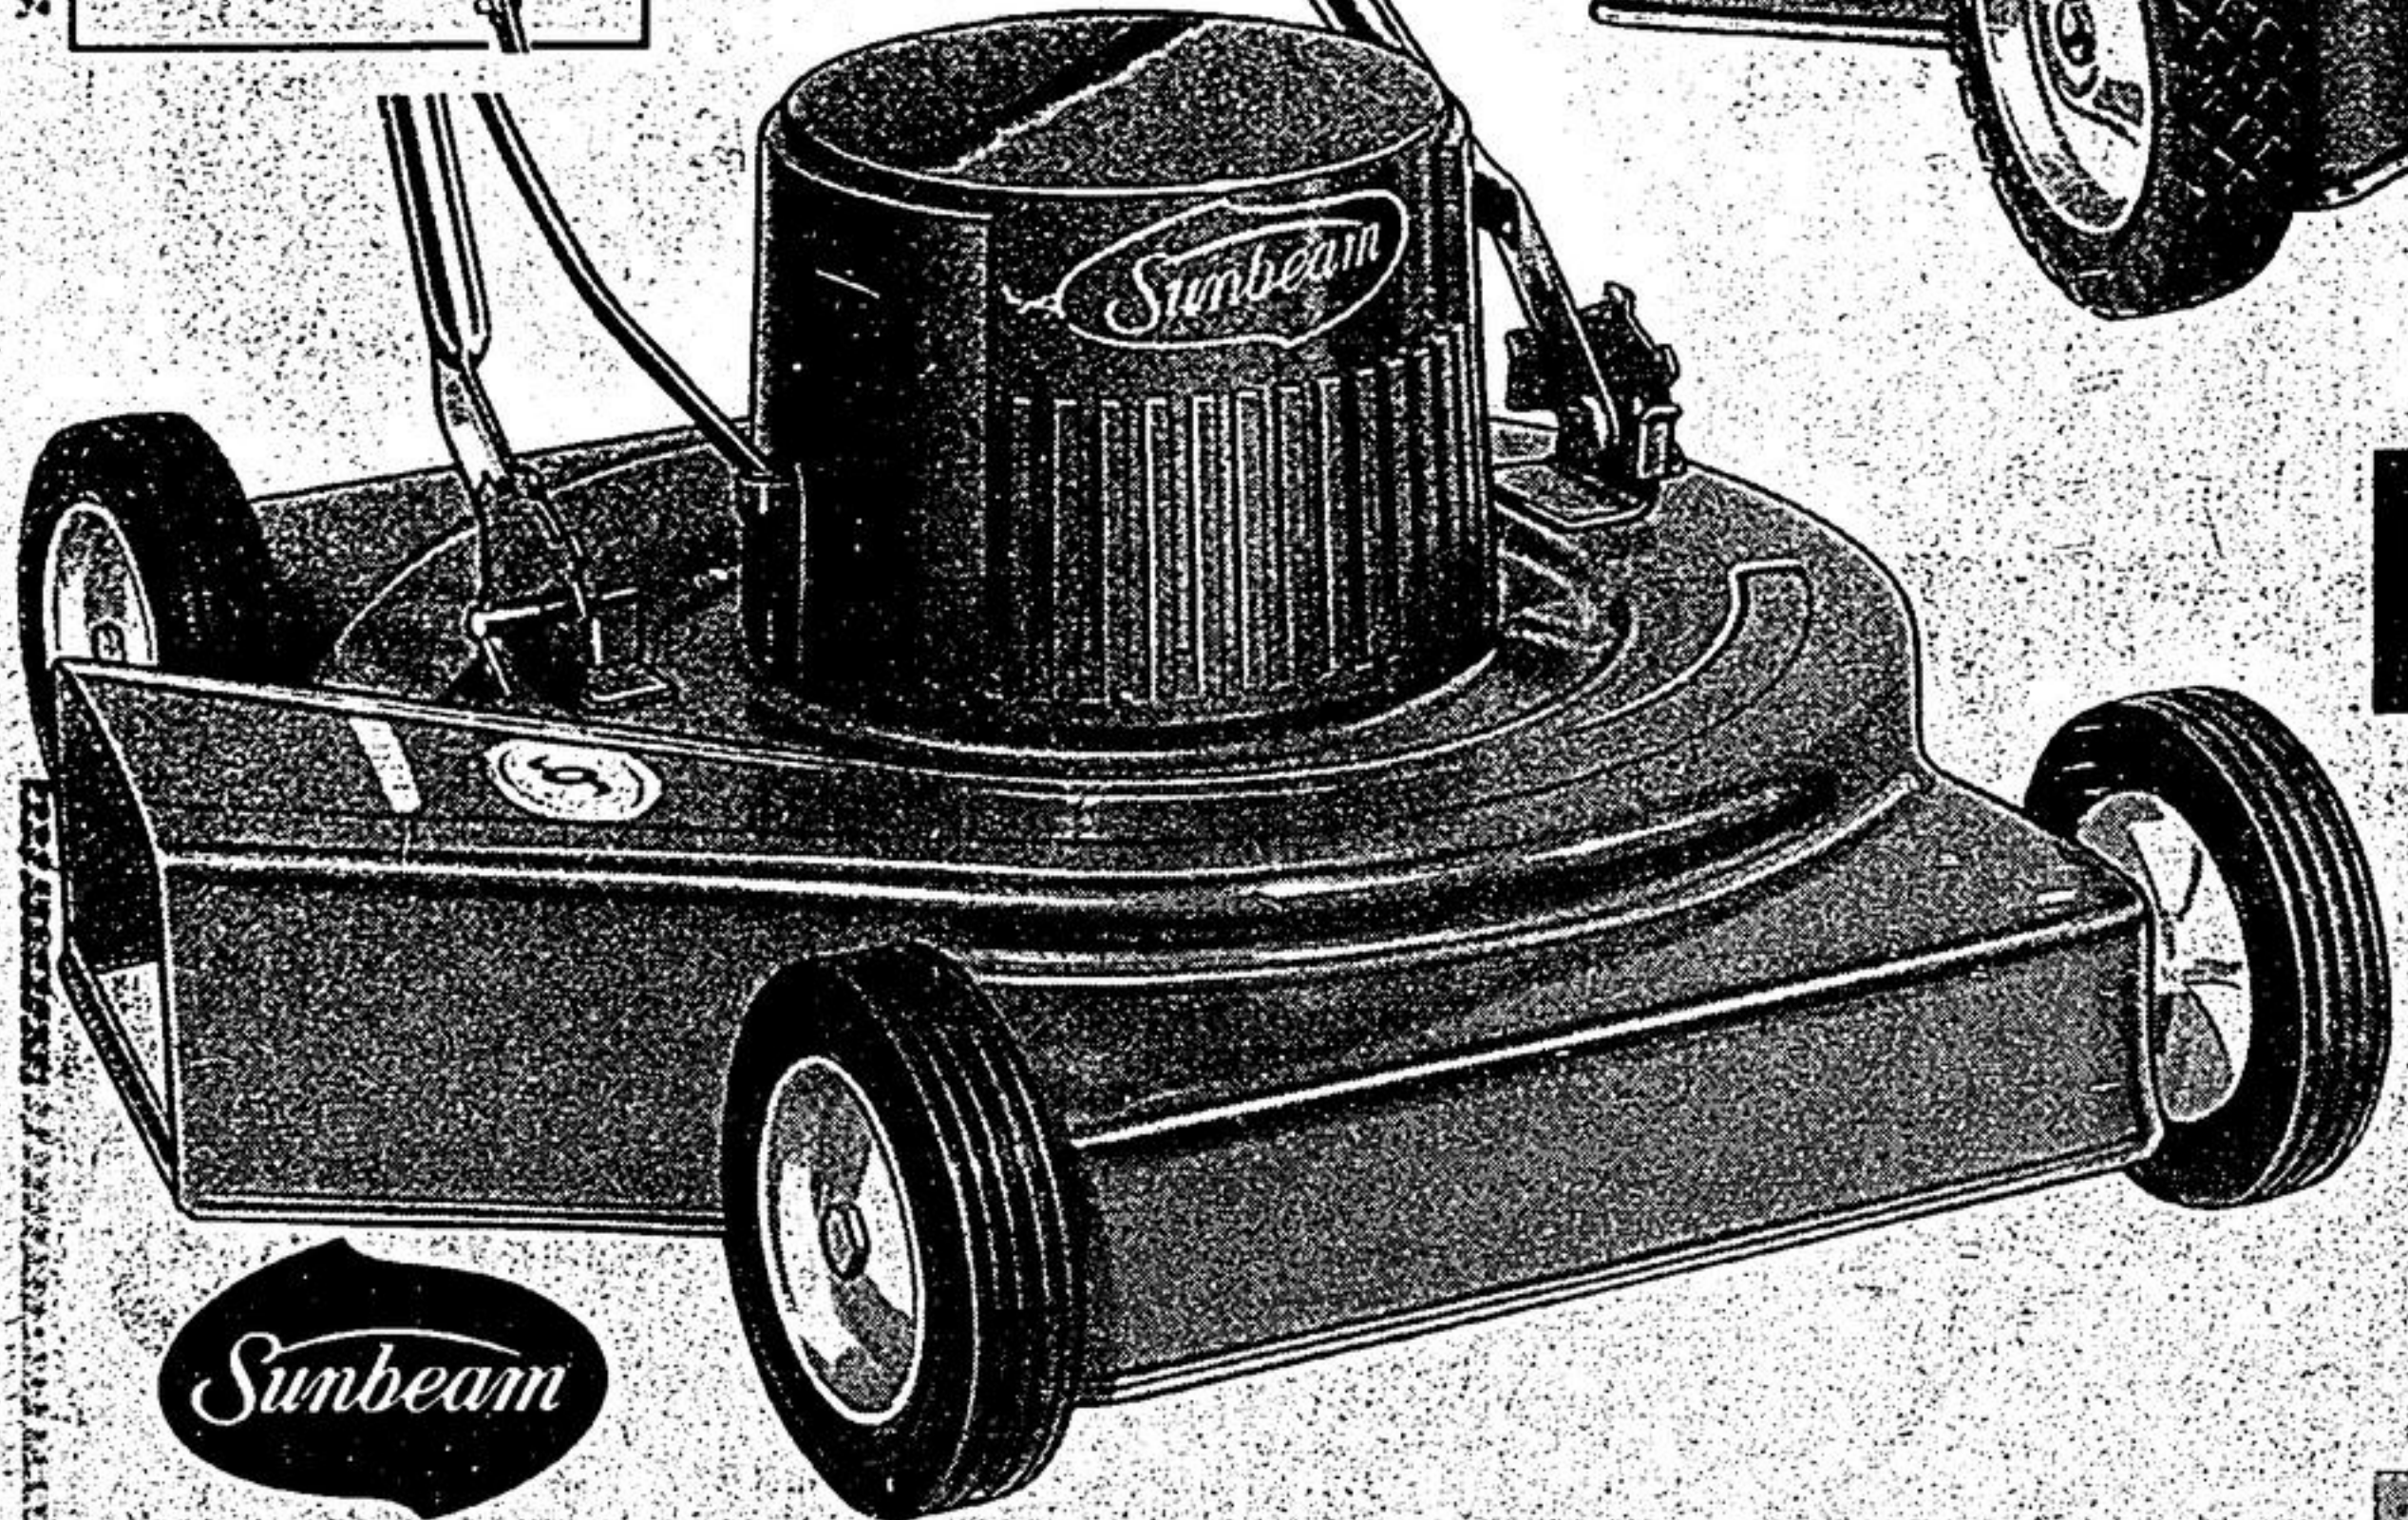

**CANADIAN
TIRE**

Mastercraft 4-cycle 20" Power Mower

Special
Purchase

8395

- Briggs & Stratton 3 1/2 h.p. engine
- 4 cutting height adjustments

Powerful mower helps you breeze through grass-cutting. Has fully baffled cyclone type red metal deck. Easy-rolling 7" solid wheels. Fingertip throttle control on handle with slow to fast cutting speeds. Recoil start. Take-apart handle for easy storage. A sensational value. Shop now! 99-1412

Sunbeam Electric 18" Power Mower

- 4 cutting height adjustments
- Powerful 10-amp motor
- Single discharge

Smooth cutting 18" blade. Baffled pressed steel deck. Chrome plated swing handle. Fingertip switch. 6" wheels. Cord extra. 99-2179