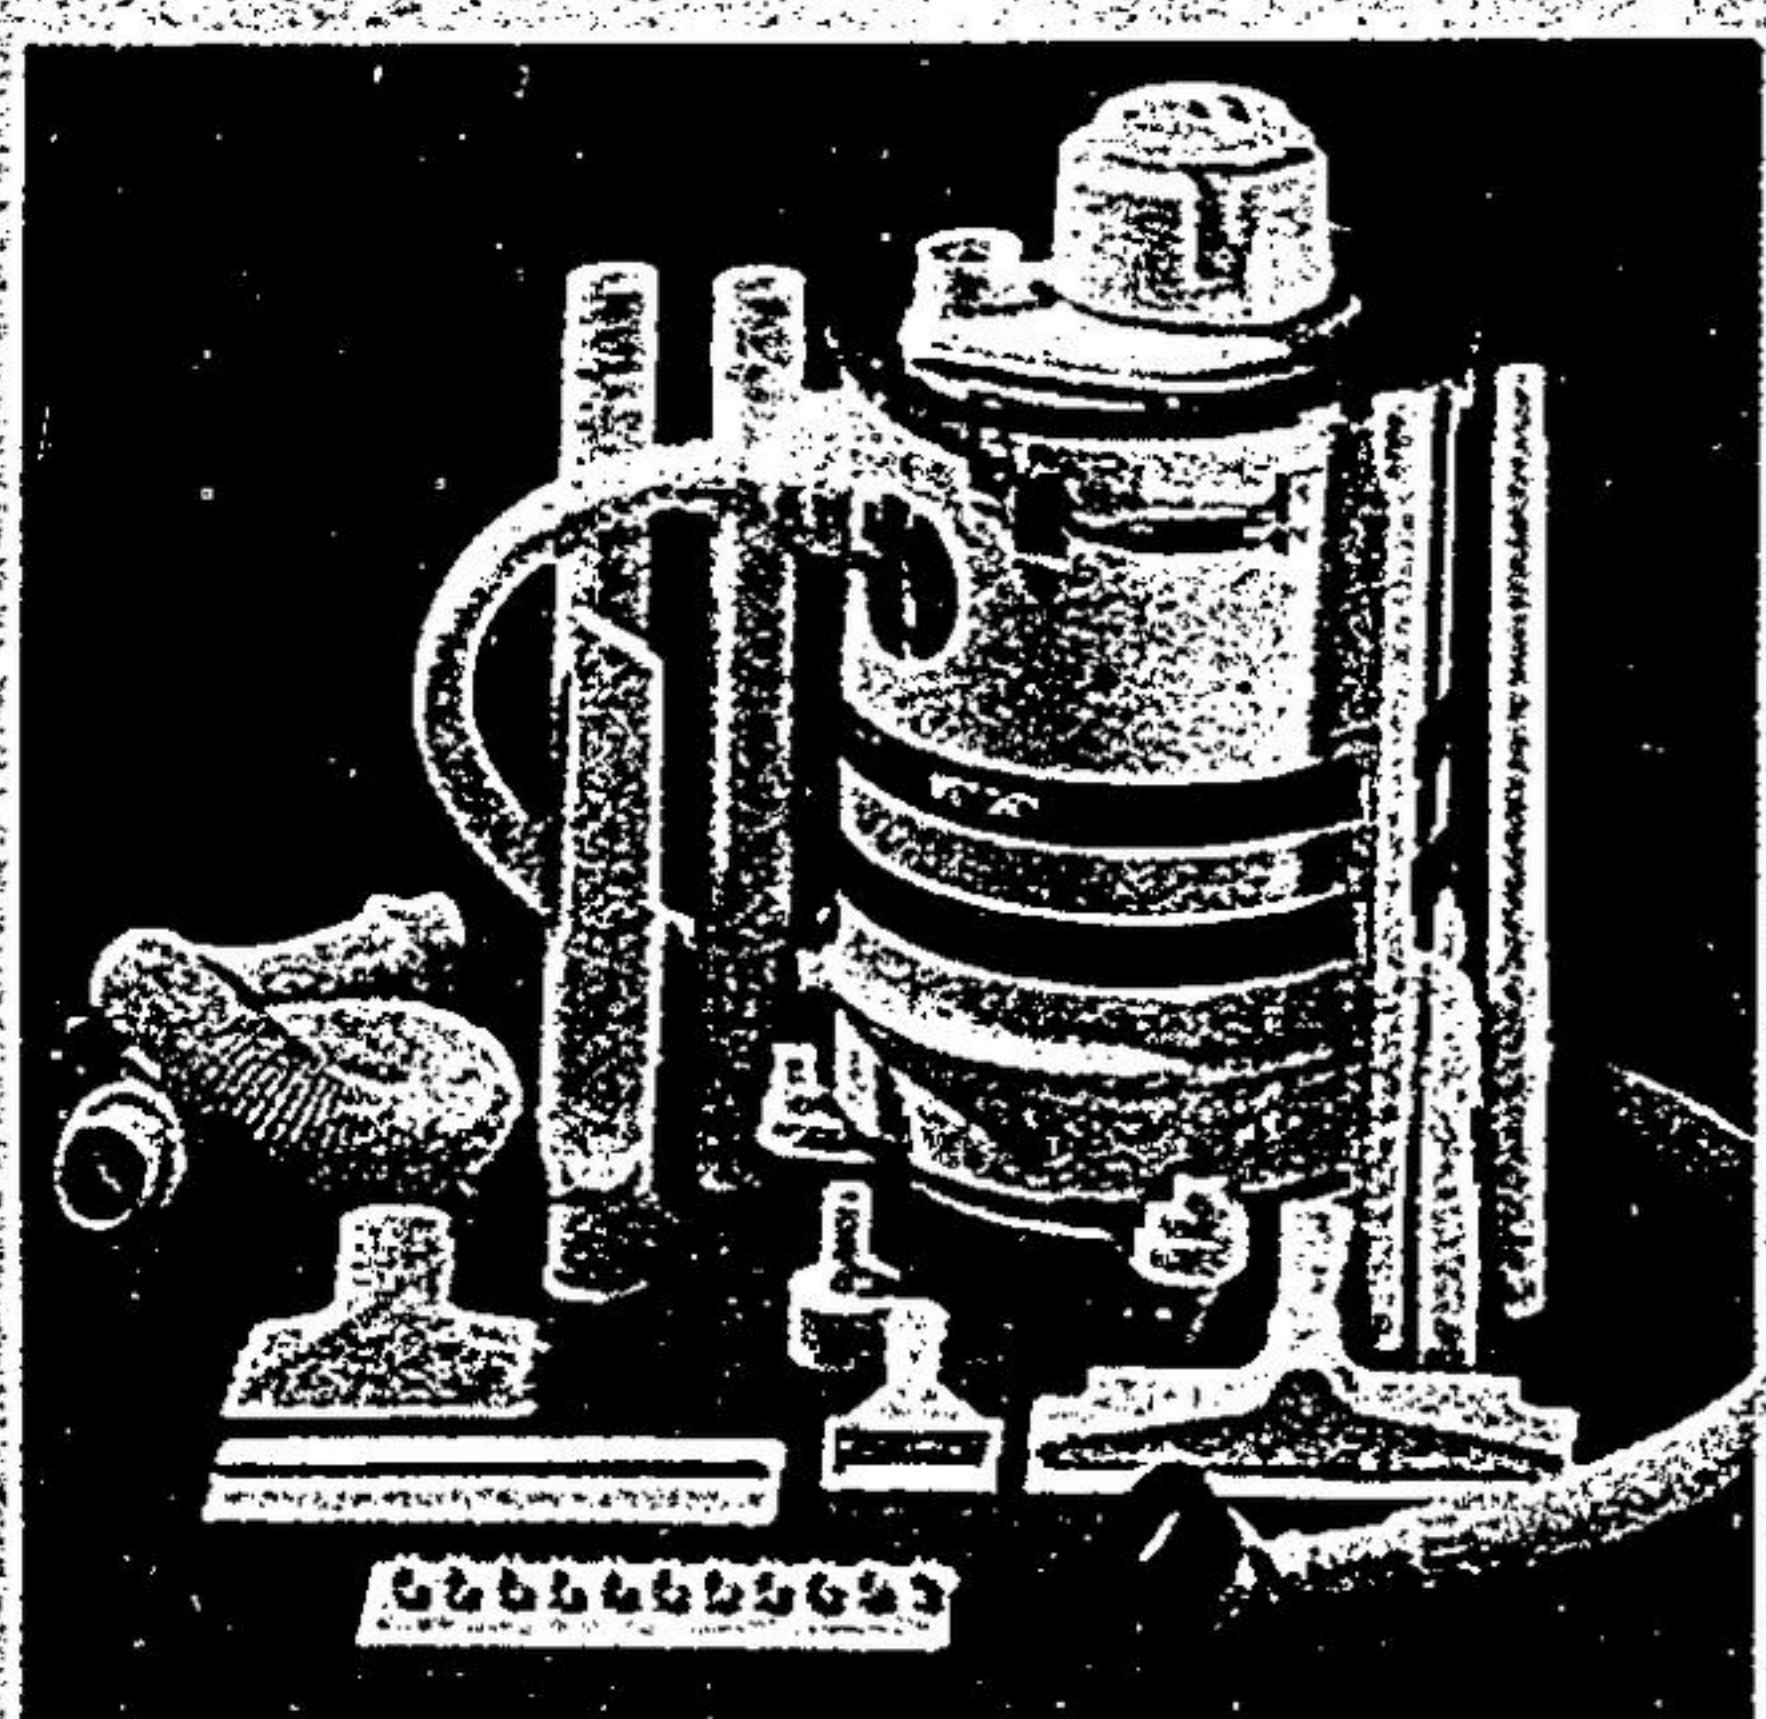

Wet/Dry Jet-Vac

Ideal for normal cleaning jobs in and outside the home—plus messy clean-ups for wet conditions in basement, kitchen, patio, etc. With attachments. 54-0007

64⁹⁵
 Reg. \$79.95

Receptacle/Cover Plate