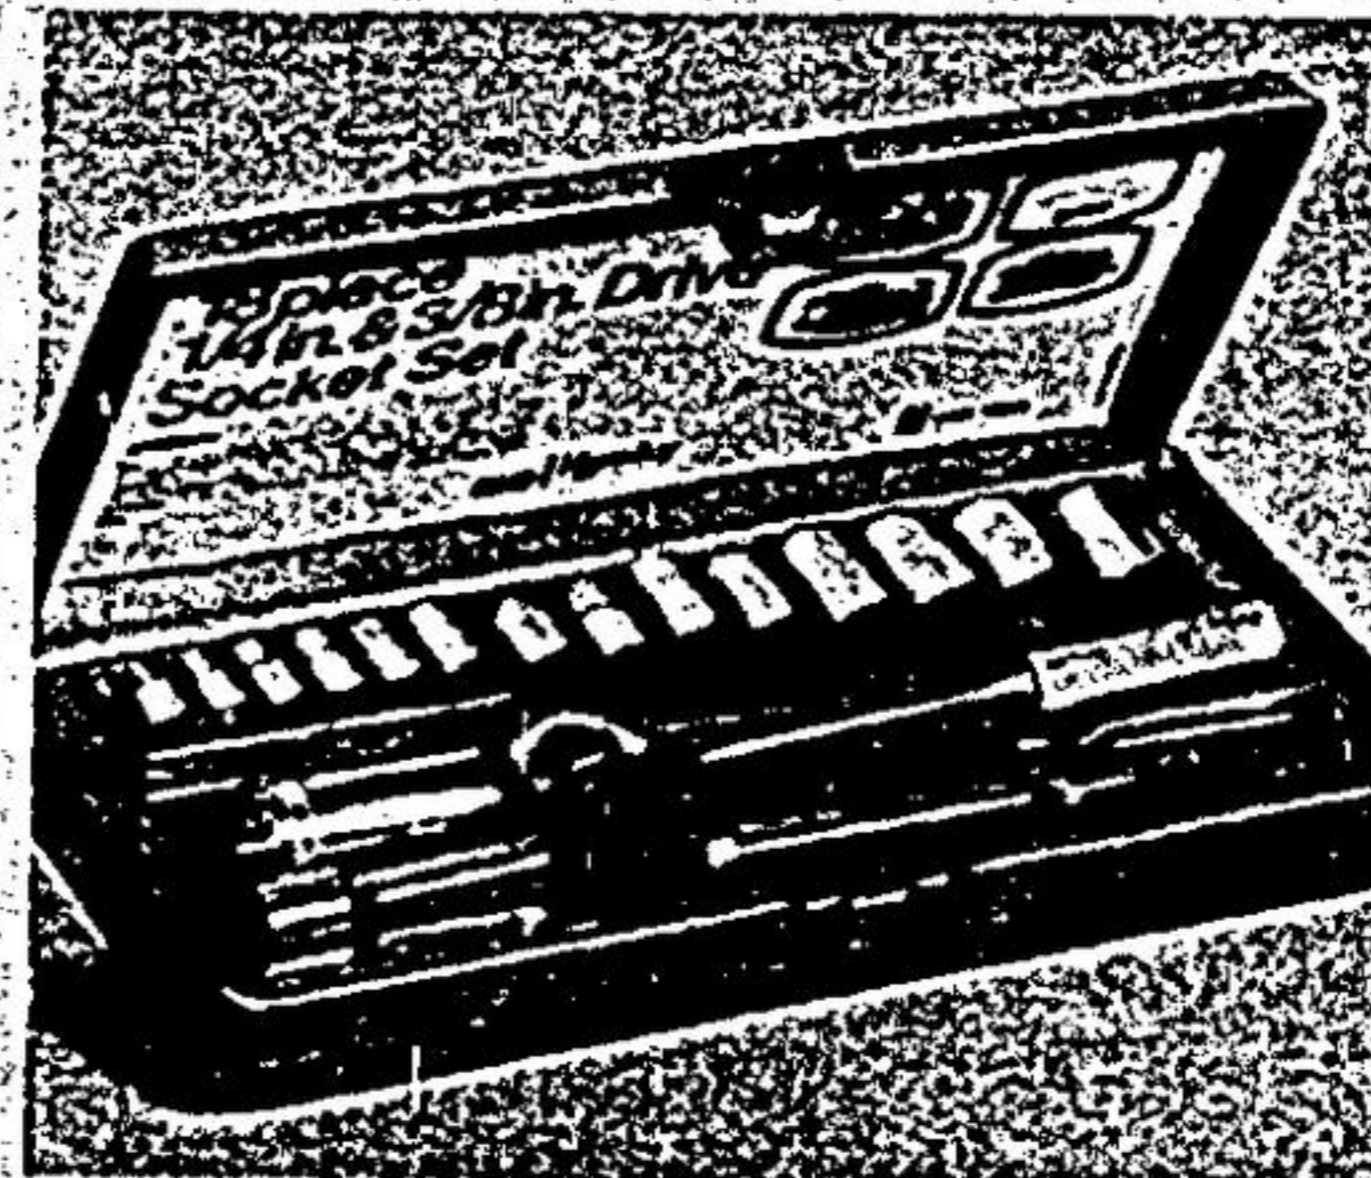

**Big
Buy**

7⁸⁹

Metal Tool Box

13⁸⁸

Keeps your tools at the ready. Approximately 26 x 9 x 9" box has lift-out tote tray, top-mounted carry handle, built-in padlock eye and piano-type hinge. 99-2216

**HUSKY 18-PIECE
Socket Set**