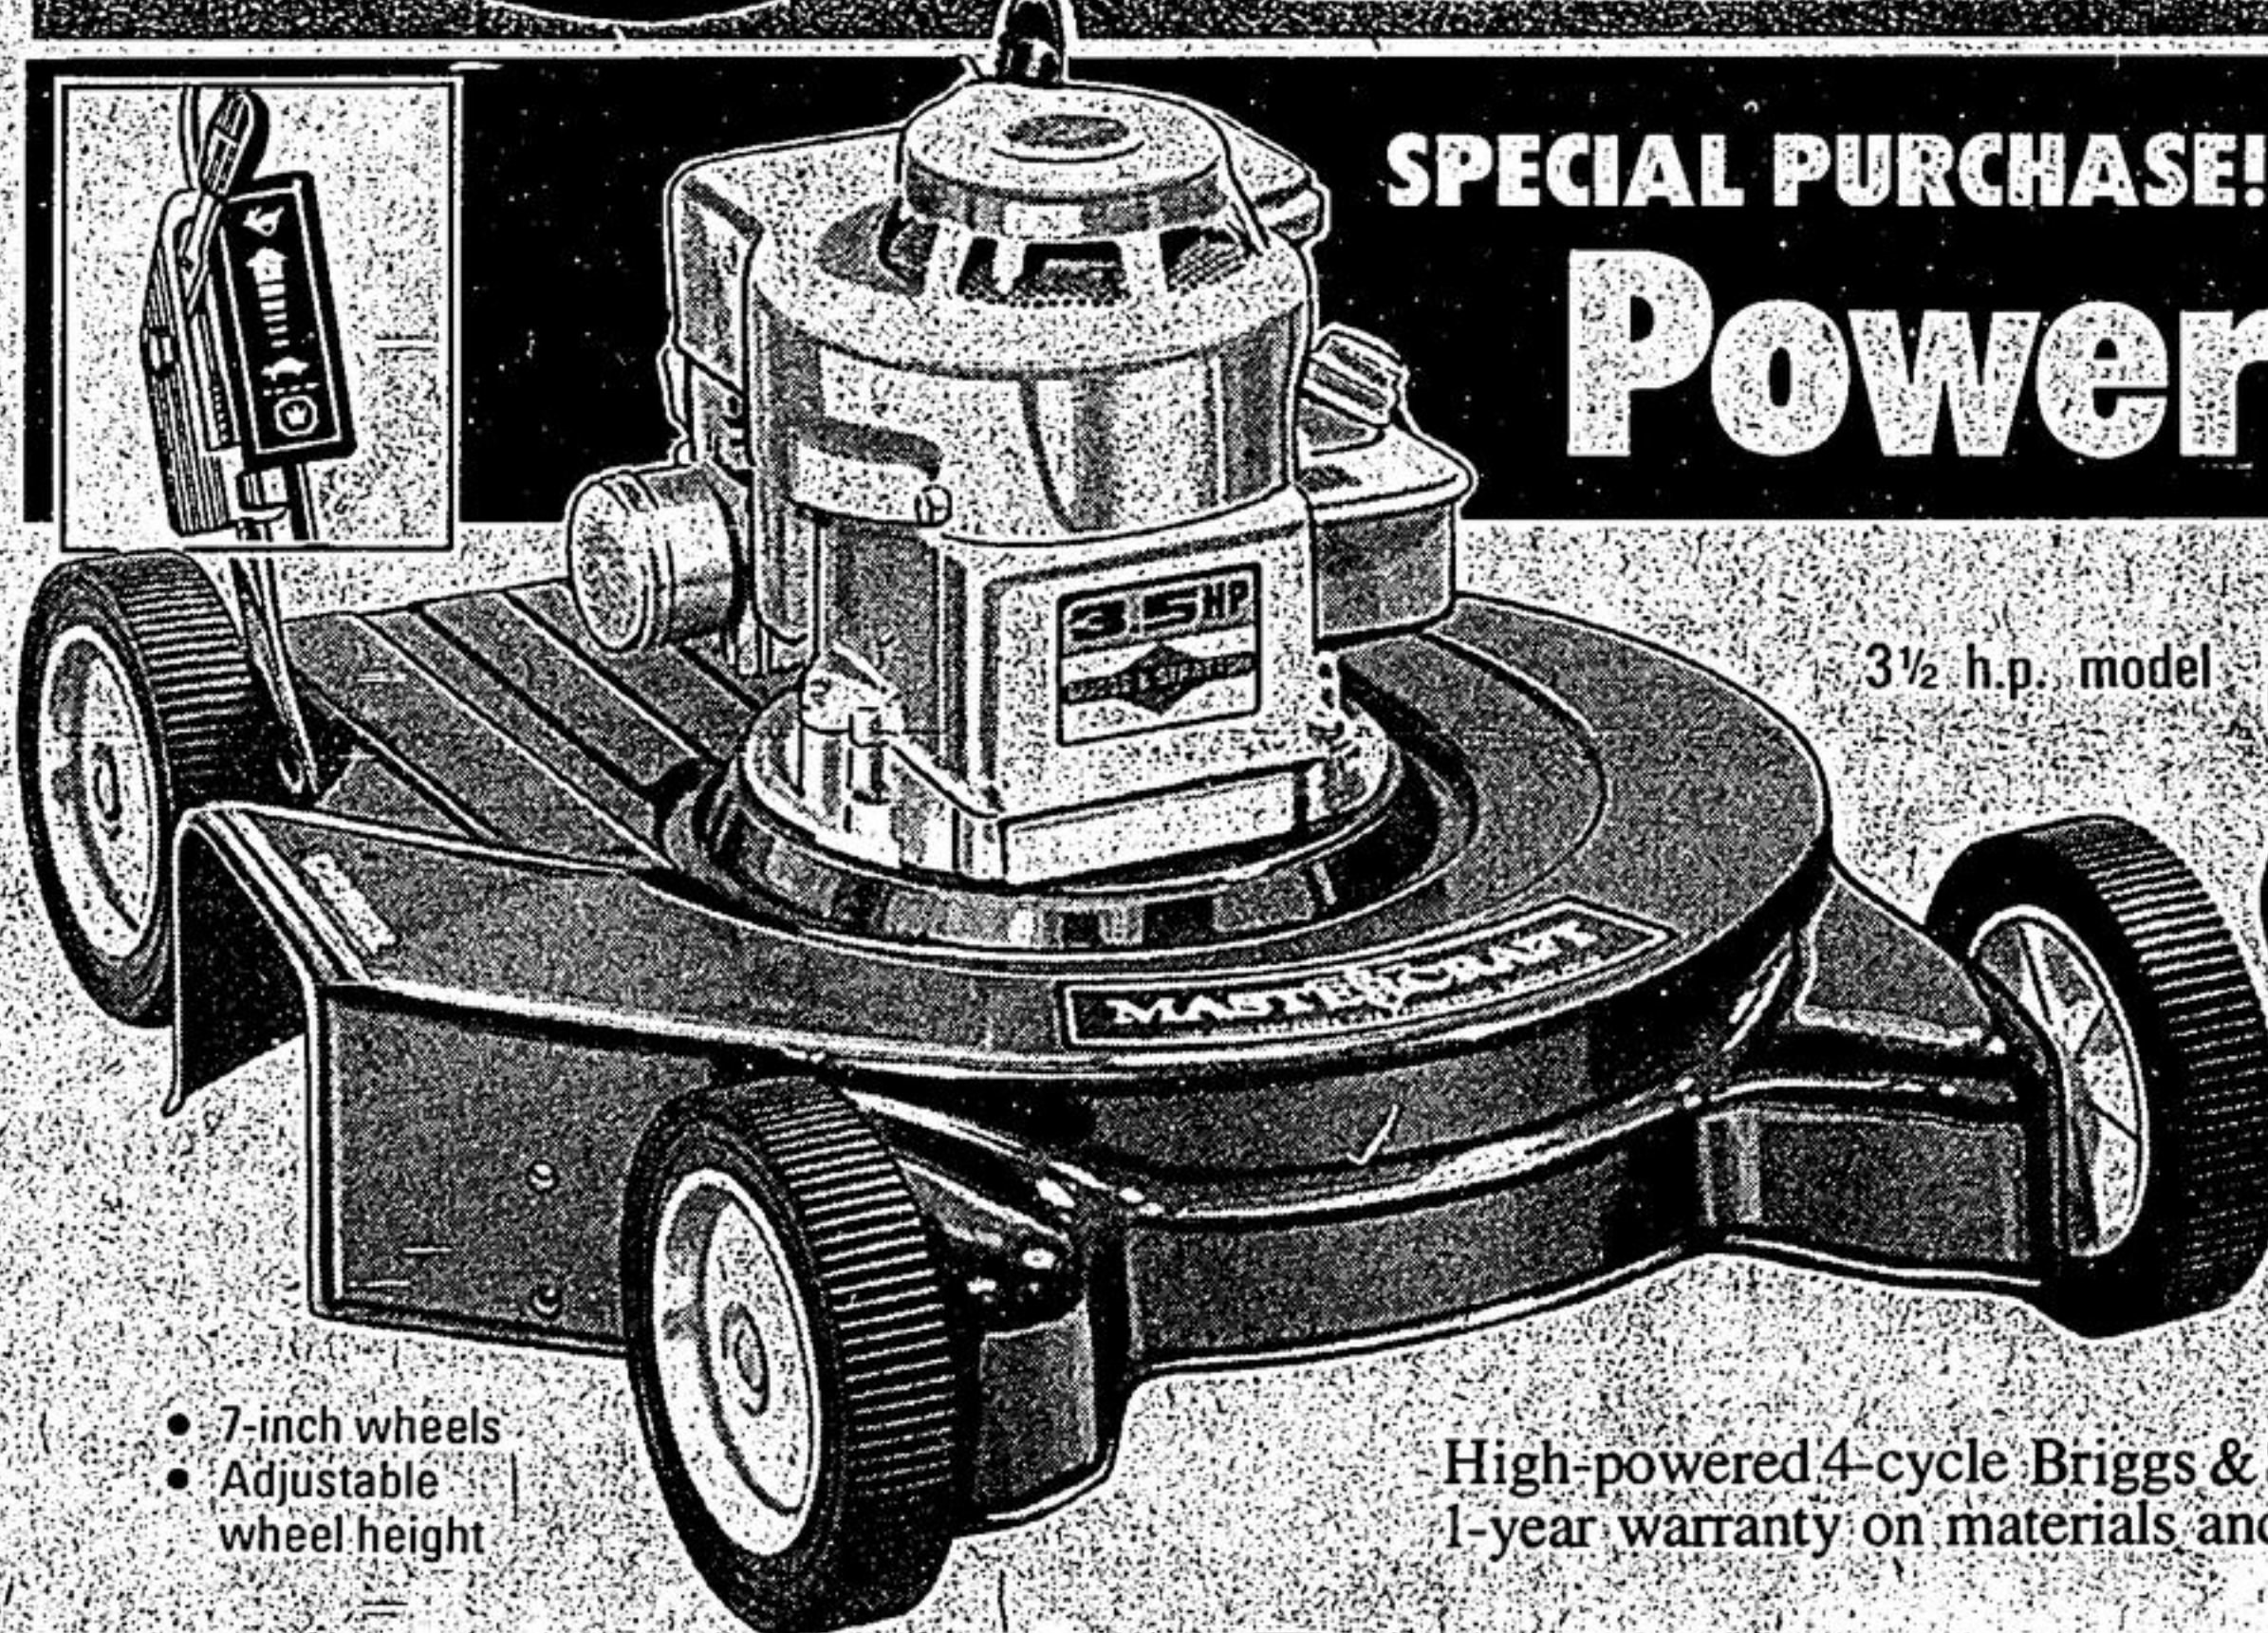

**SPECIAL PURCHASE! MASTERCRAFT 7-7-7 Fertilizer**

**289**

30-lb. bag covers about 3000 sq. ft.

Promotes and sustains grow-power in gardens and lawns. Contains equal parts nitrogen, phosphate and potash. A big lift for lawns — and budgets! 99-0674

**SPECIAL PURCHASE! MASTERCRAFT 20" Power Mower**

3 1/2 h.p. model

**8395**

- 7-inch wheels
- Adjustable wheel height

- Throttle control on handle
- Recoil Start
- Fully-baffled deck

High-powered 4-cycle Briggs & Stratton engine; cyclone-type deck; 1-year warranty on materials and workmanship. 99-1412