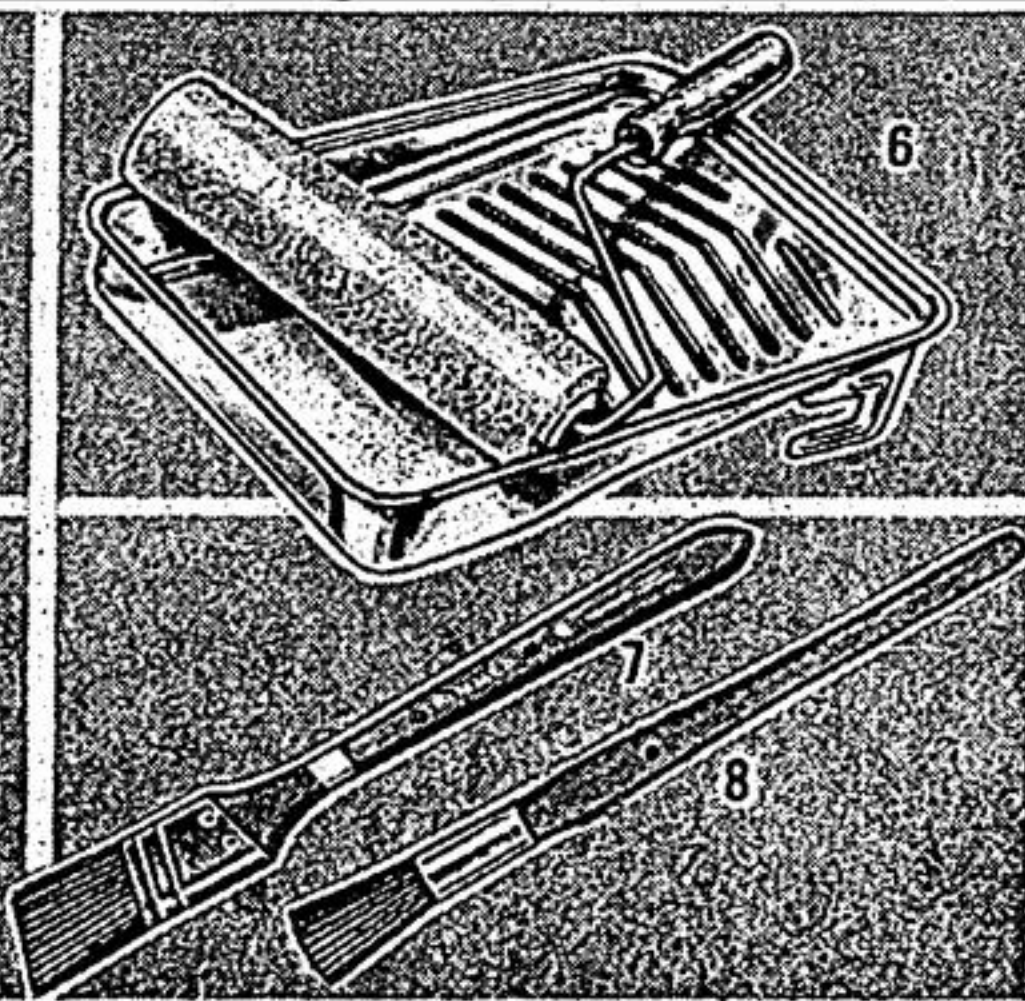

Painting 'Extras' . . . at Extra Low Prices!

1. 10-oz. Polystrippa
A handy buy for easier clean-ups after painting. Strips all paints, helps restore brushes! 49-5530X. Reg. $1.59 **1.39**
40-ounce - Regular $4.65 . . . . $3.99

3. Instant Polyfilla
A great aid in filling cracks and holes in plaster, wood, masonry, etc. 12-ounce tube. 49-5018X. Reg. $1.27 **99¢**
5-lb. bag. Regular $2.29 . . . . $1.99

5. Supreme Brushes
Nylon-fortified, epoxy-set. 49-0361X. 1" Reg. $1.15 **99¢**
2" size - Regular $2.99 . . . . $2.69
3" size - Regular $5.79 . . . . $4.88
4" size - Regular $8.95 . . . . $7.99

7. Sash Brush
Angular trim brush with long bristles angled for finer trimming. 1" wide bristles. 49-0315X. Reg. $1.25 **99¢**
8. With round tip. Reg. $1.09 . . . . 89¢

2. 10-oz. Polyclens
Cleans brushes, rollers and paintwork for repainting. Buy now and save during March of Values. 49-1030X. Reg. $1.19 **99¢**
40-ounce - Regular $2.99 . . . . $2.69

4. Plastic Utility Sheet
8x12-foot, 1-mil. gauge sheet. Washable, weather-resistant and can be heat-sealed. Use as dust cover, ground sheet, etc. 49-4806. Reg. $1.29 **99¢**

6. Roller and Tray Set
9 1/2" 'birdcage' roller has no screws or clips - just push-on, pull-off! Velvet mohair cover. With 11 1/8 x 16 1/4 x 2 1/4" tray. Save! 49-5825. Reg. $4.75 **4.27**

9. 5-oz. 'Weldbond'
Adhesive and concentrated sealing compound. 67-0834X. Reg. $1.35 **99¢**
9 1/2-ounce. Regular $1.95 . . . . $1.59
14 1/2-ounce. Regular $2.75 . . . . $2.29

66¢
Reg. 89¢
3/4-in. x 180-Ft. Roll
Masking Tape
Don't miss out on this low sale price on an indispensable painting aid! Buy several and save. 49-7017

Charge It on your Canadian Tire Card