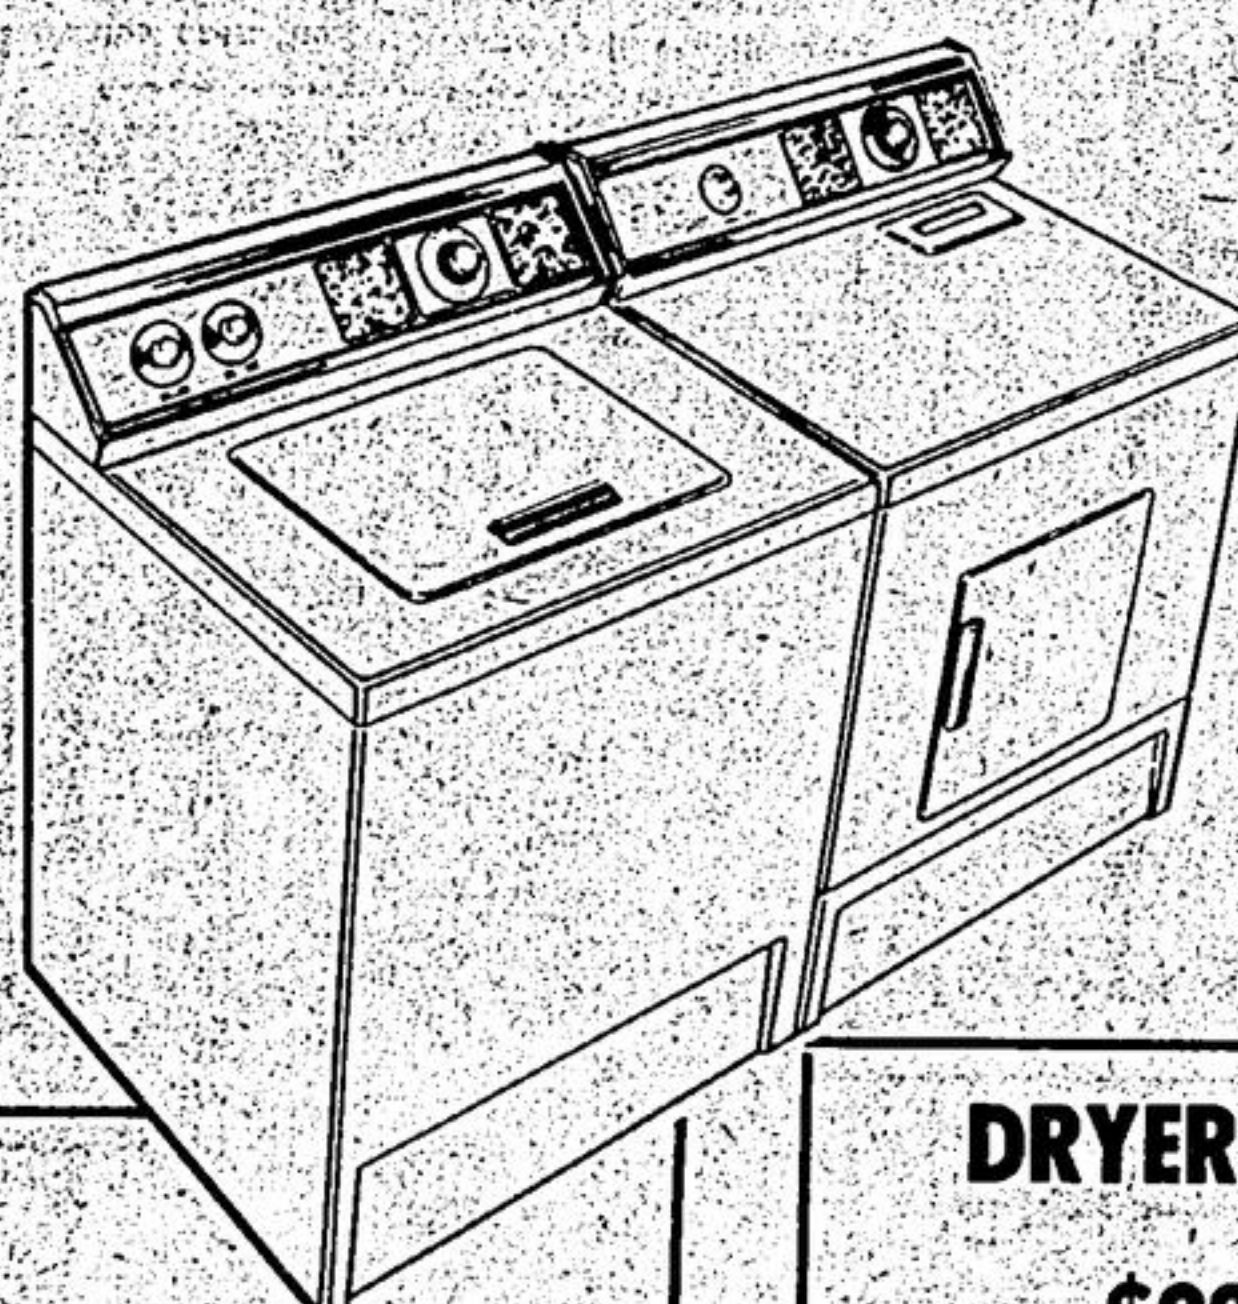

DRYERS
From $229.95

AUTOMATIC WASHERS
From $369.95