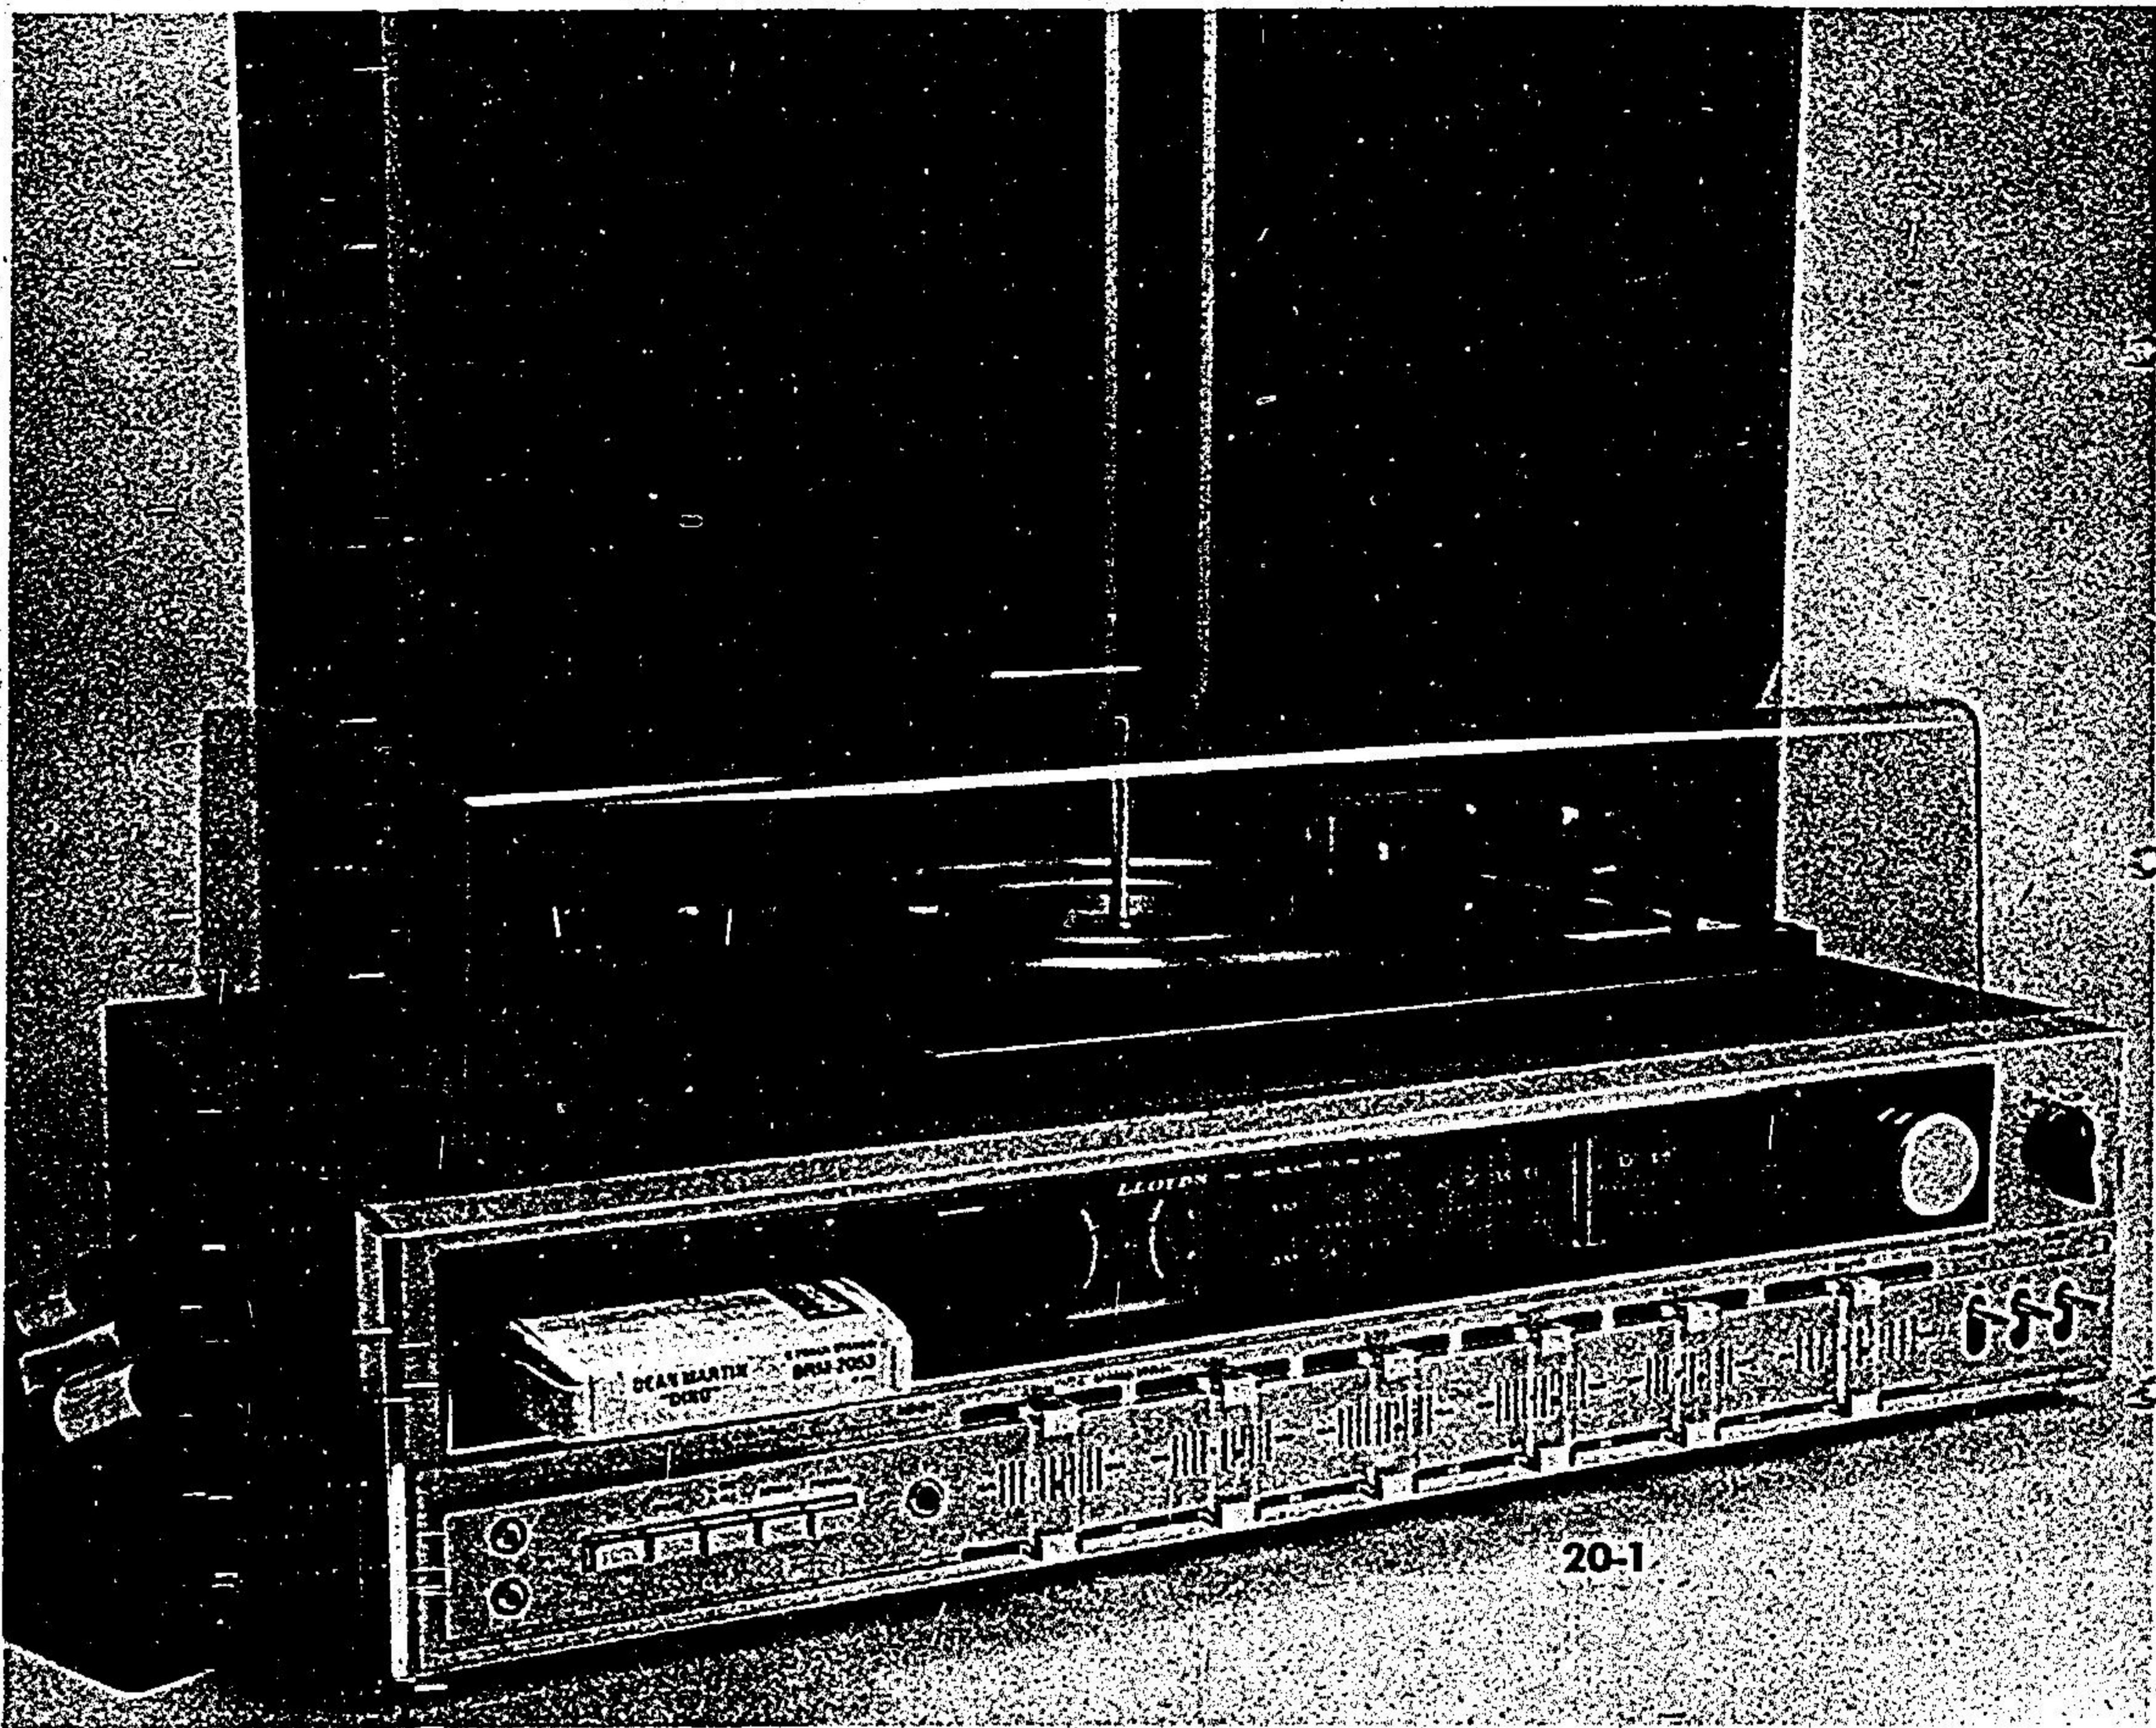

20-5

20-3

**20-1** Lloyd's Deluxe Home Entertainment System includes an FM/AM/FM stereo receiver with built-in 8 track player/recorder and BSR turntable. Features include a separate slide control for volume, balance, bass and treble and separate toggle switches, power on/off and loudness, dual recording lever Meters and fast-forward and pause on 8-track recorder. **\$299**

**20-2** Optional Stand. **26.99**

**20-3** Lloyd's 8 Track Tape Player with speakers. Automatic or manual track change, slide rule controls for volume, tone and balance, stereo headphone jack plus wide-range speakers. **69.99**

**20-4** Lloyd's Deluxe Stereo 3-Piece Phonograph includes 3-speed full size BSR turntable with dust cover and 2 speakers with 6 1/2" woofers. There are separate controls for volume, balance, bass and treble and a toggle switch for phonograph to tape. Stereo headphones included. **\$89**