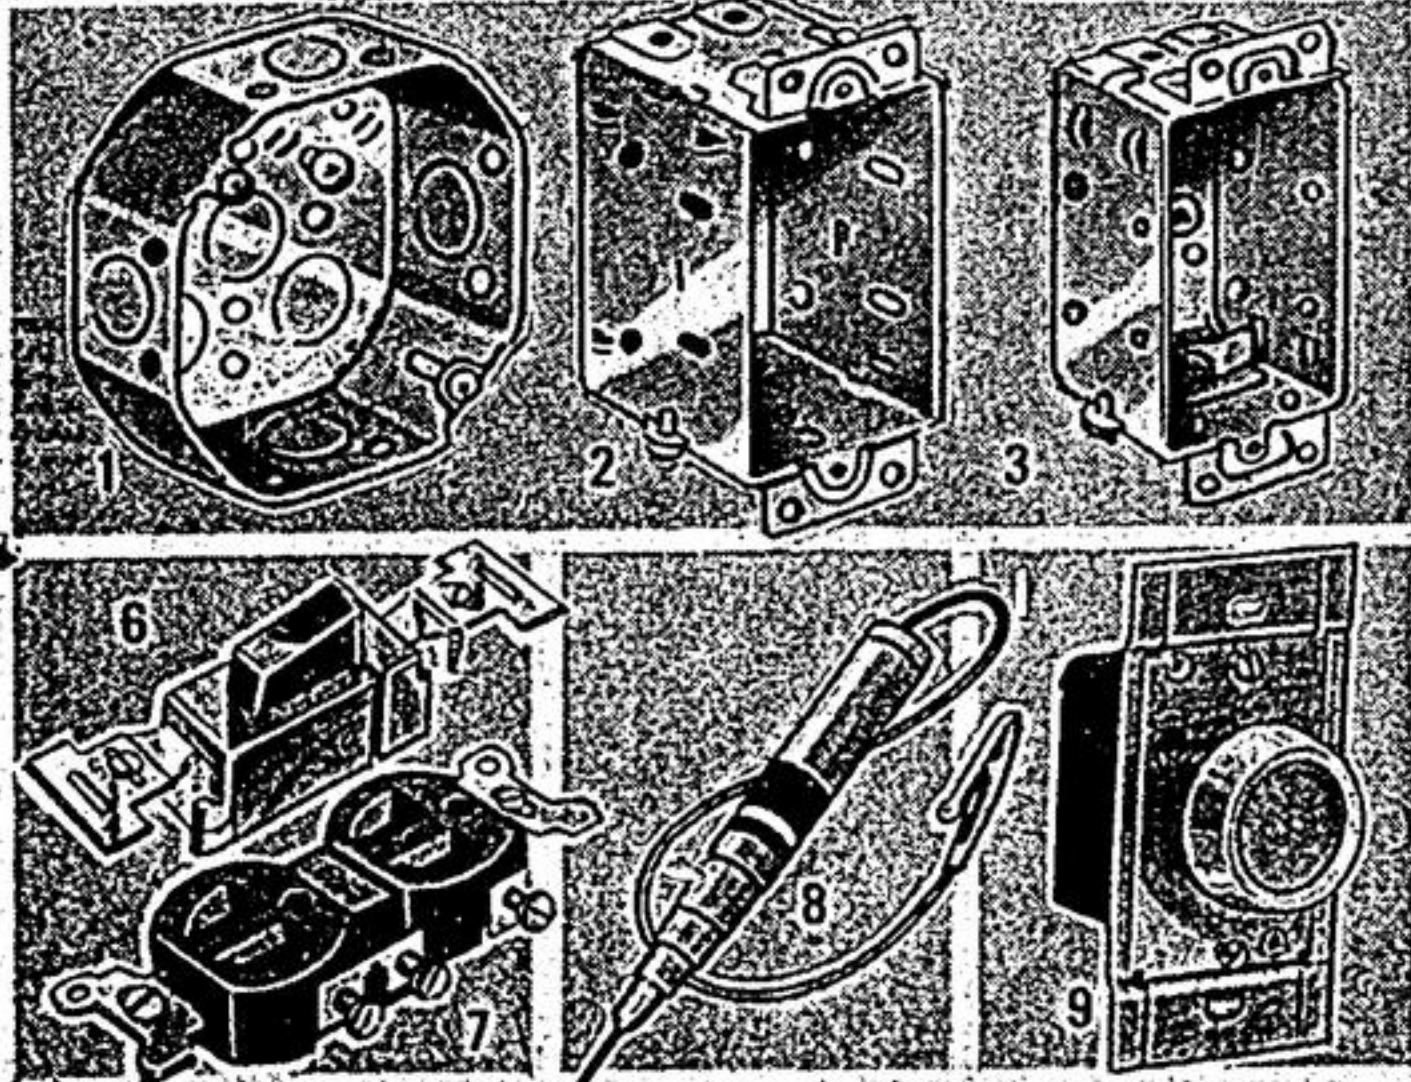

E. PORCH FIXTURE

Enameled metal holder. 52-3321X. Reg. \$2.79 **2³³**

G. 'POTLIGHT' FIXTURE

Mounts flush in ceiling. 52-3327. Regular \$6.49 **5⁷⁹**

J. UNDER-CABINET LIGHT

White enameled housing. 52-3325. Reg. \$10.99 **9⁸⁸**

1. GALVANIZED OCTAGON BOX
Reg. 59¢ **49¢**

With clamps. With knockouts. Reg. 49¢ ... 43¢

2. SECTIONAL SWITCHBOX
Reg. 45¢ **39¢**

Deep-type with knockouts. Galvanized steel.

3. SECTIONAL WITH CLAMPS
Reg. 49¢ **43¢**