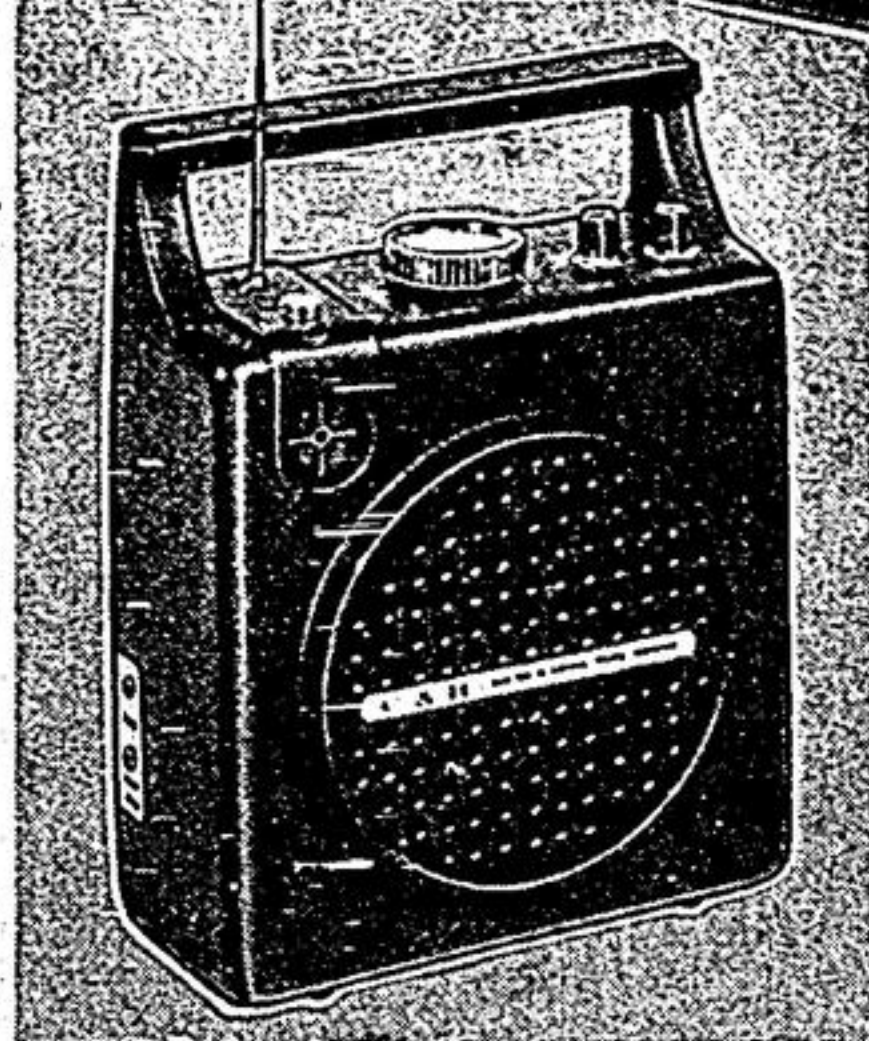

8-Track with AM/FM

Regular $49.95 **39⁹⁵**

Versatile AM/FM portable radio is also an 8-track tape player. Sturdy plastic case. AC/DC. 44-1464.