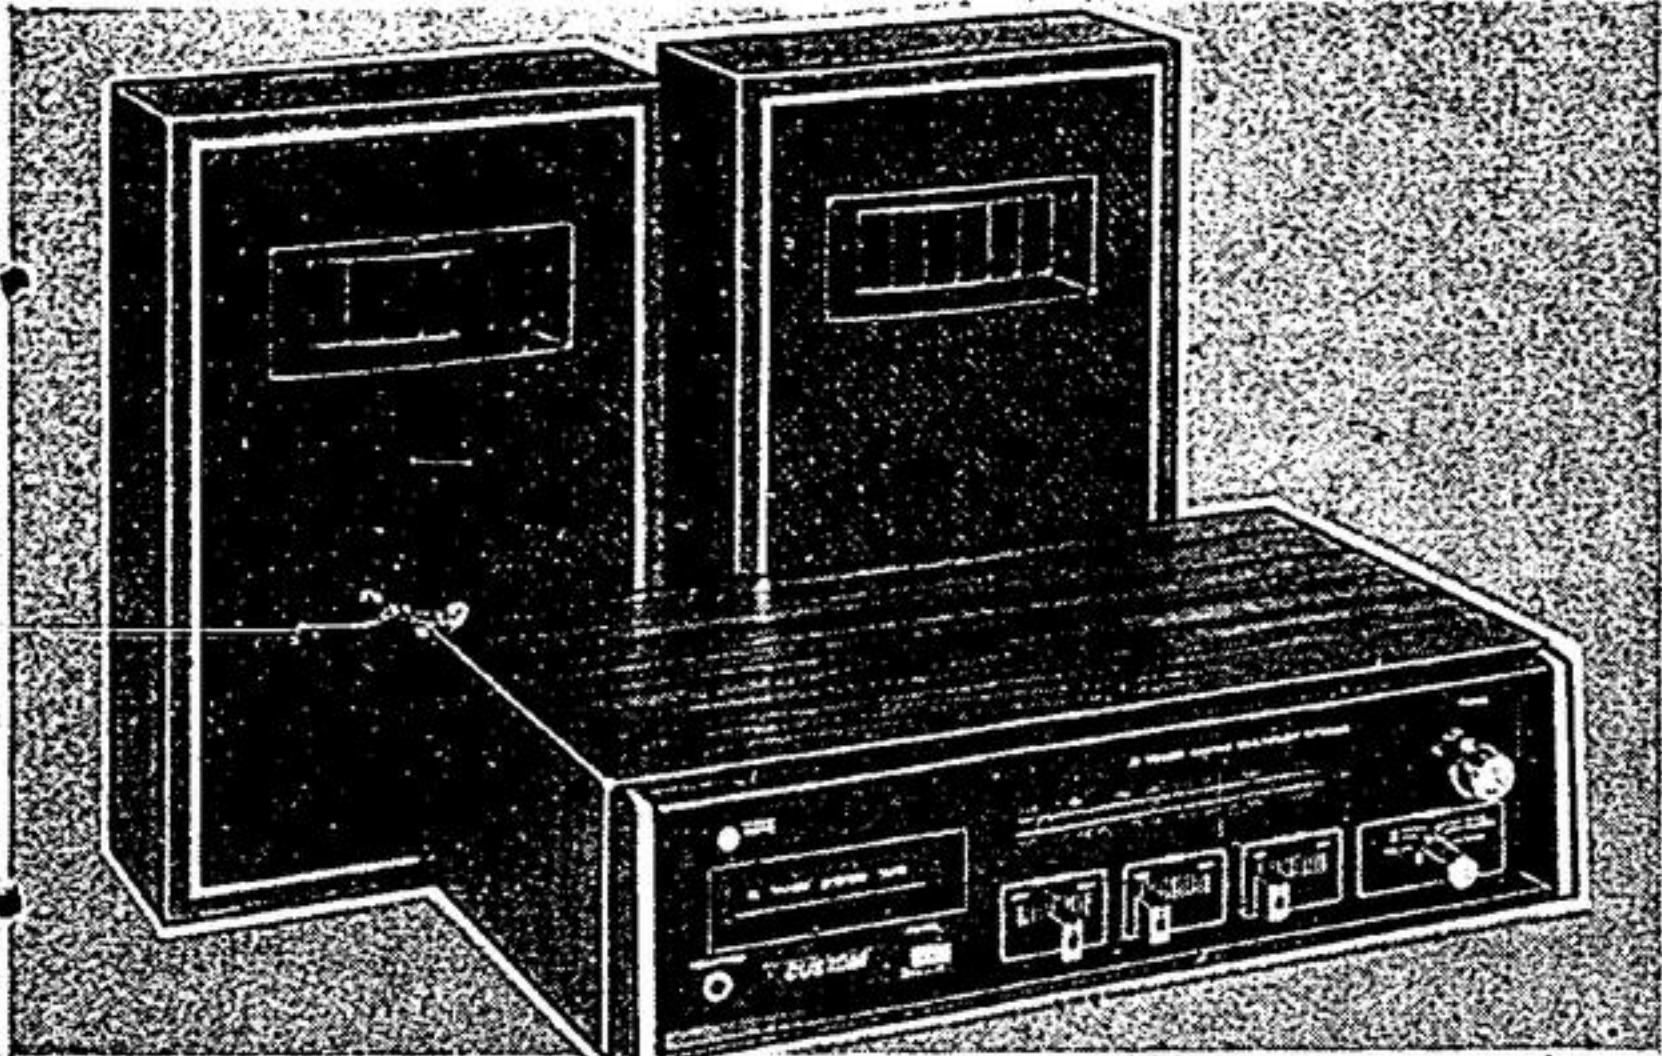

Military-Style AM/FM Portable

A Rugged Radio with Dependable Solid State Operation

1288
Regular \$14.95

SAVE more than \$400

This no-nonsense portable features a leatherette cabinet with a tough plastic, military-look front. Works on built-in AC cord or 4 penlight batteries (extra). Complete with telescopic antenna, carry handle. CSA Certified. 44-2096.

Designed for use in regular cassette recording machines. 3 sizes. 44-1631X.

Electric Kettle **788**

Regular \$11.99

Handsome stainless steel body with black base and handle. Features automatic safety shut off if kettle boils dry. Two-quart capacity. 43-0232.