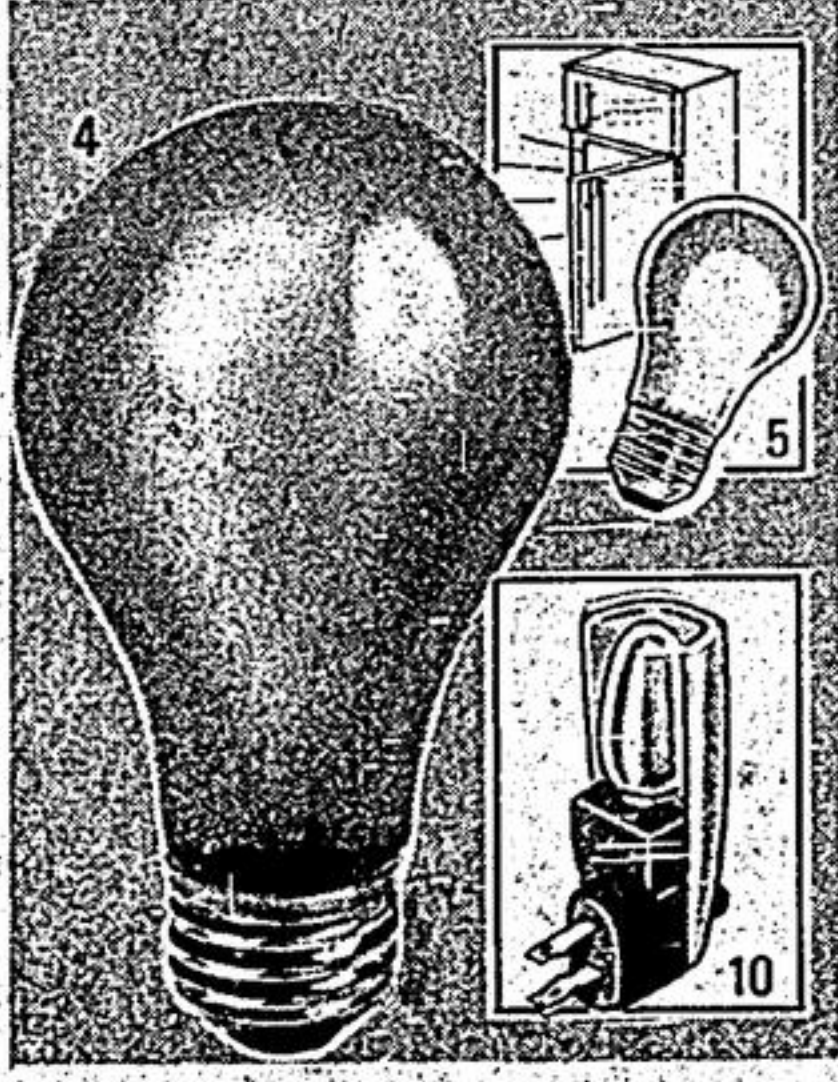

E. PORCH FIXTURE

Enameled metal holder. 52-3321X. Reg. \$2.79 **2³³**

G. 'POTLIGHT' FIXTURE

Mounts flush in ceiling. 52-3327. Regular \$6.49 **5⁷⁹**

J. UNDER-CABINET LIGHT

White enameled housing. 52-3325. Reg. \$10.99 **9⁸⁸**

1. GALVANIZED OCTAGON BOX
Reg. 59¢ **49¢**

With clamps. With knockouts. Reg. 49¢ ... 43¢

2. SECTIONAL SWITCHBOX
Reg. 45¢ **39¢**

Deep-type with knockouts. Galvanized steel.

3. SECTIONAL WITH CLAMPS
Reg. 49¢ **43¢**