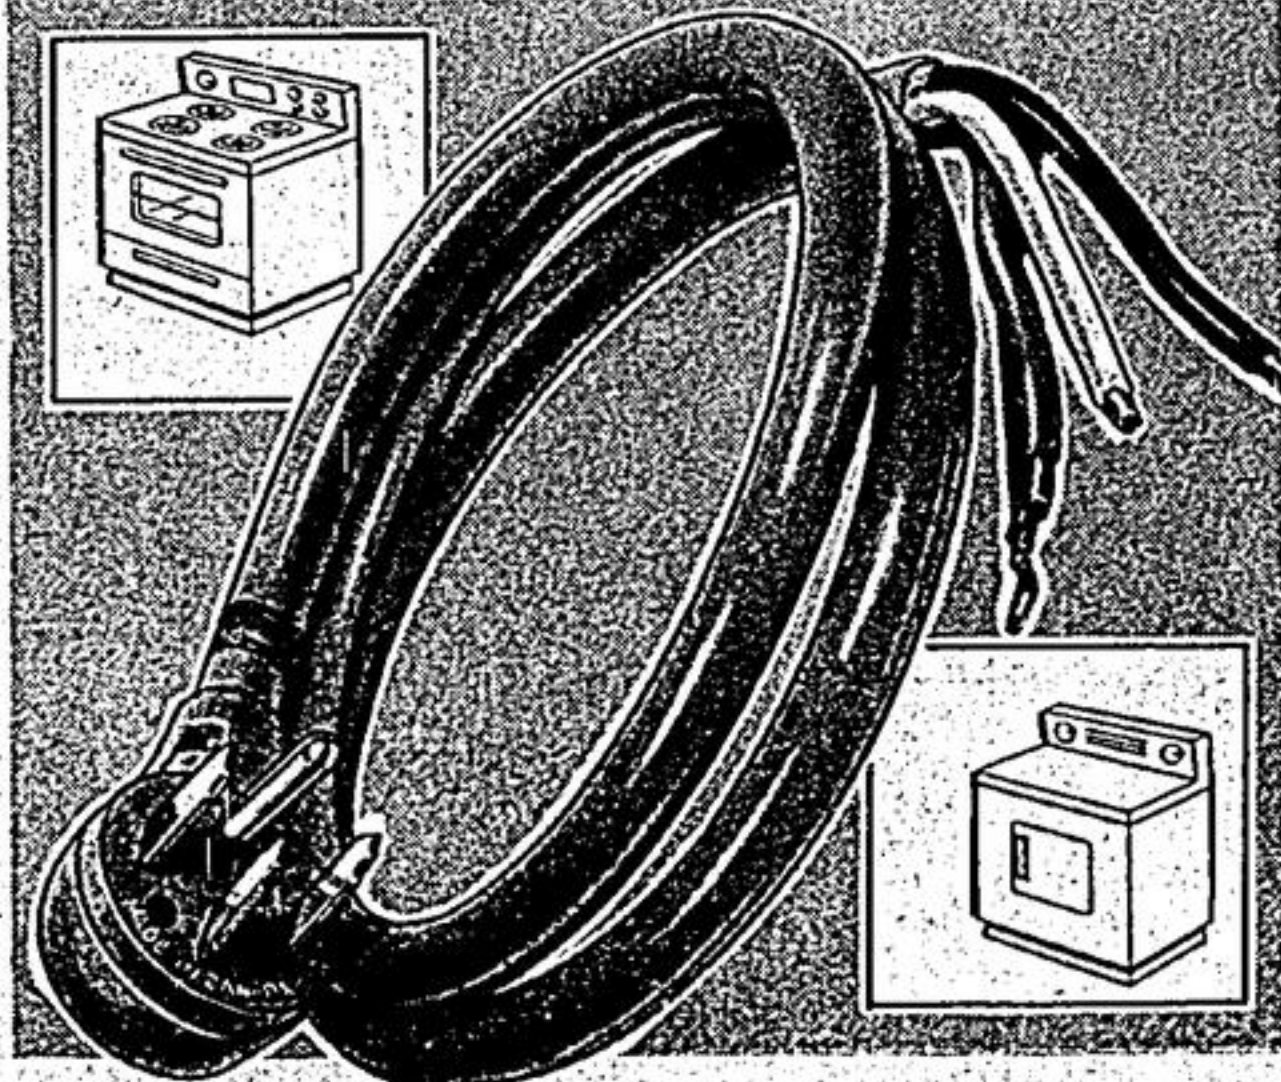

E. PORCH FIXTURE

Enameled metal holder. 52-3321X. Reg. \$2.79 **2³³**

G. 'POTLIGHT' FIXTURE

Mounts flush in ceiling. 52-3327. Regular \$6.49 **5⁷⁹**

J. UNDER-CABINET LIGHT

White enameled housing. 52-3325. Reg. \$10.99 **9⁸⁸**