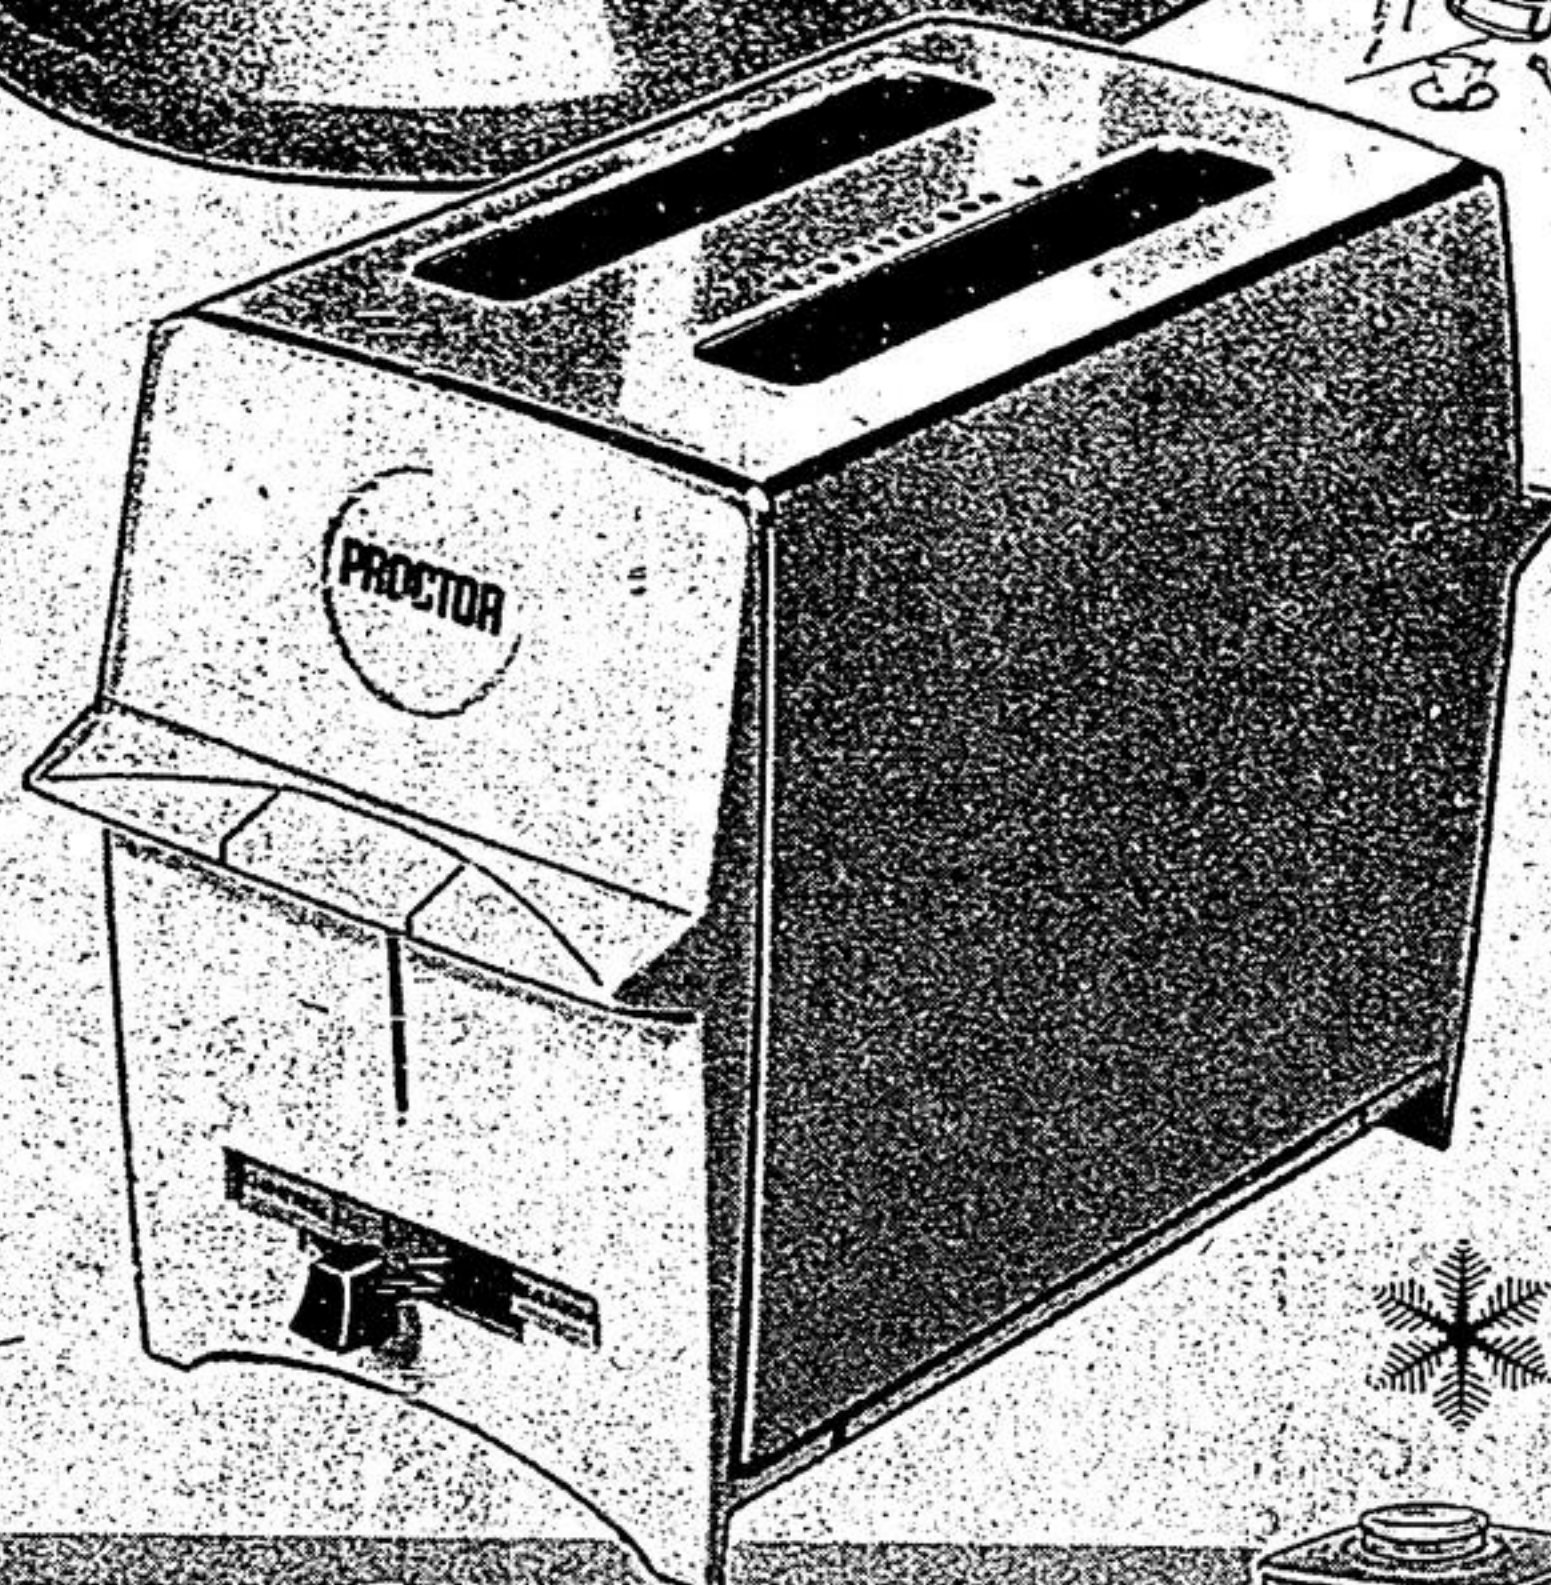

**REDUCED! PROCTOR-SILEX
TAKE-APART
Kettle**

1049
Regular \$11.66

Unique take-apart design allows complete scouring to help prevent scale build-up! Wipe-clean handle and lid, no-scald safety spout. Shuts off automatically if kettle boils dry. Gift shop now and save! 43-0216/9

**PROCTOR-SILEX DELUXE
2-Slice Toaster**

1344
Regular \$14.95

Light to dark Color-Selector for perfect toast every time! Easy-clean hinged crumb tray; chrome housing. 43-0807

**CANADIAN
TIRE**

666
Regular \$7.99

PROFESSIONAL CURLING IRON

Curl 'n Go

Thermostatic control gives even heat at all times. With cool plastic safety tip and attached cord. A great grooming gift for busy gals. Gift shop now and save! 43-8301
Regular \$7.99

666

Proctor Perc
10-cup automatic model with mild to strong blend selector. Aluminum bowl. 43-0447. Save!
Regular \$32.88 **24⁸⁸**

Deep Fryer
Fully immersible electric in avocado or gold. Removable thermostat. 43-1611X
Regular \$24.88 **21⁸⁸**