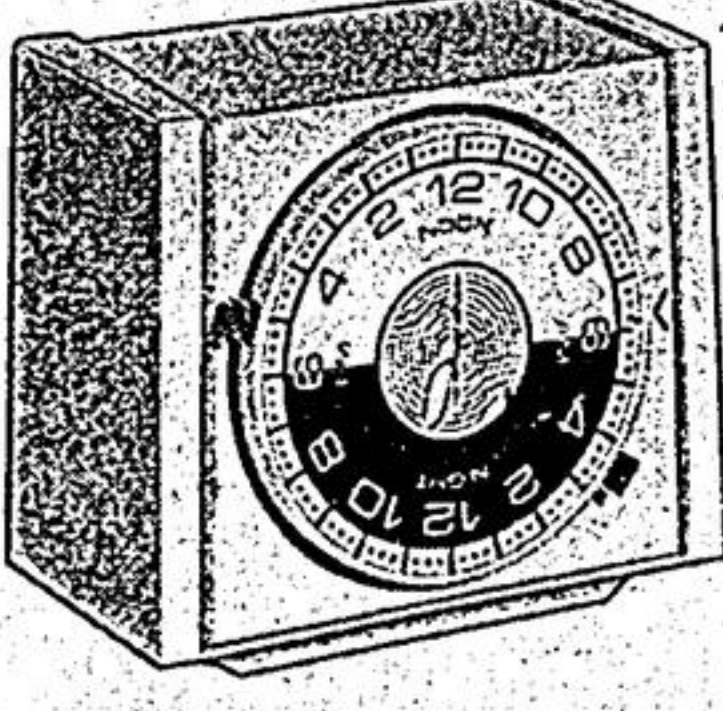

**PROCTOR-SILEX
Toaster-Oven**

Regular \$29.99 **2699**

Controlled heat up to 500°F. Wide wells for waffles and pastries. 2 appliances in 1. Easy to clean. 43-1157

SAVE! 12-SPEED
Blender

Regular \$31.95 **2875**

Solid-state model has 5-cup high-impact plastic container. 6-settings plus high and low power. Top quality. 43-1921X

**SUNBEAM 7-SPEED
Blender**

3244

Designed to deliver full power at all speeds. 5-cup plastic jar. Avocado, Harvest Gold or White. 43-1915X