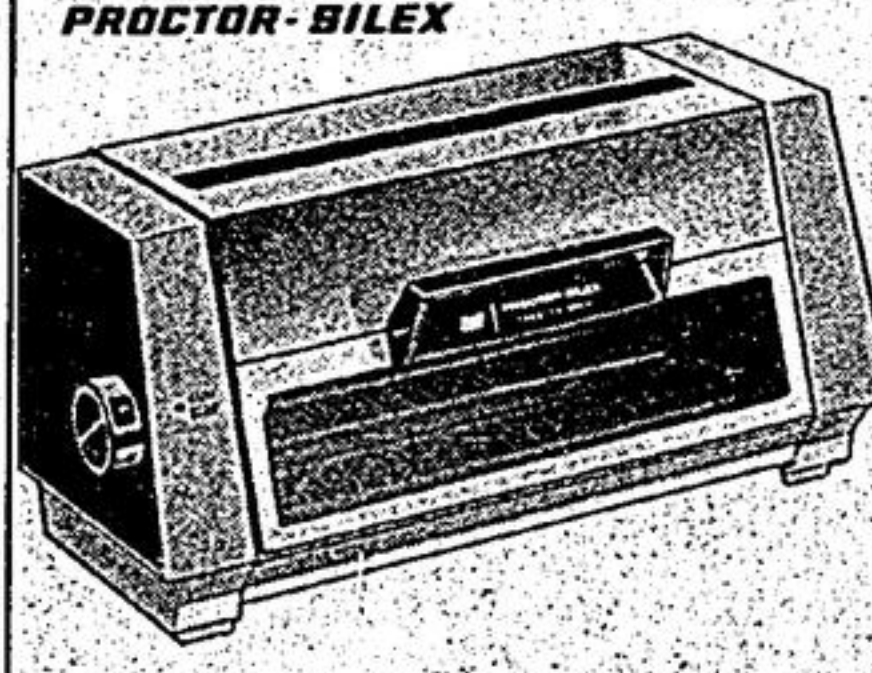

Regular \$21.99 **1977**

Removable glass bowl. 'Mild' to 'Strong' blend selector. 10-cup capacity. Gift shop now and save! 43-0410

TASTEFUL GIFT BUY!
2-Slice Toaster

Regular \$19.99 **1799**

Convenient shade selector gives you perfect toast every time! A good quality kitchen helper. Save! 43-0808