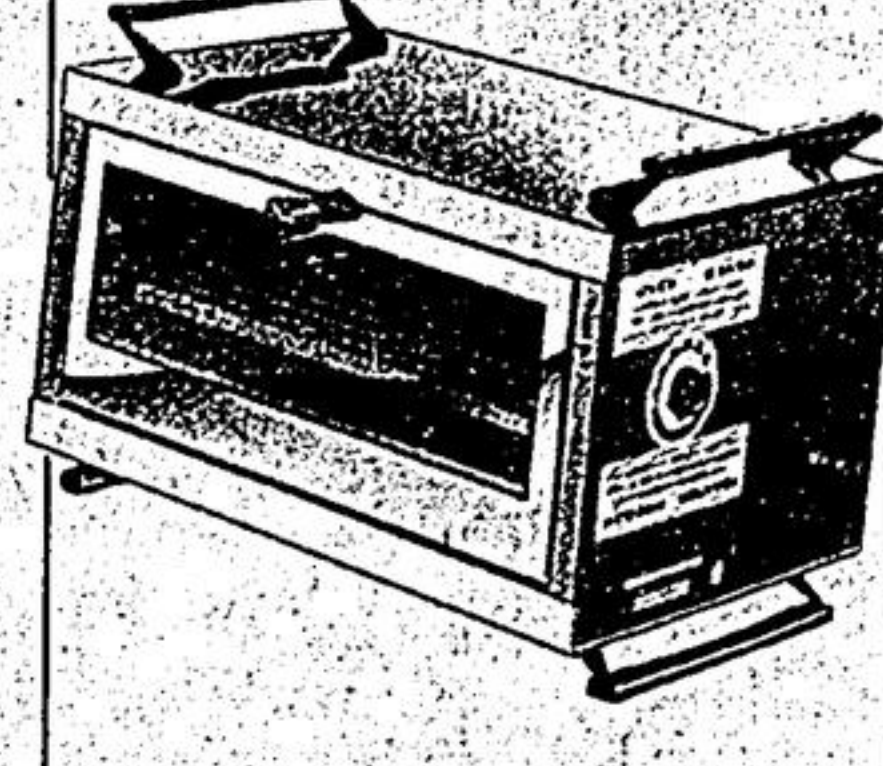

**AUTOMATIC
24-Hour Timer**

Timely Gift **849**

Turns lights, appliances on and off, repeats in 24 hours without resetting. 15-amp. 52-8812

**PROCTOR-SILEX IRON
Blast-O-Steam**

Regular \$24.44 **2188**

Self-cleaning action; see-through water tank; Temp-O-Guide; reversible cord; 2-in-1 control button. 43-2529

**FAMOUS SUNBEAM
Mixmaster**

12-Speed Model **6388**

Powerful motor, 12-speed dial. Body detaches for use as a portable hand mixer. Heat-resistant glass bowl. 43-2154

SAVE ON A PREMIER
Oven-Broiler

Regular \$39.99 **3599**