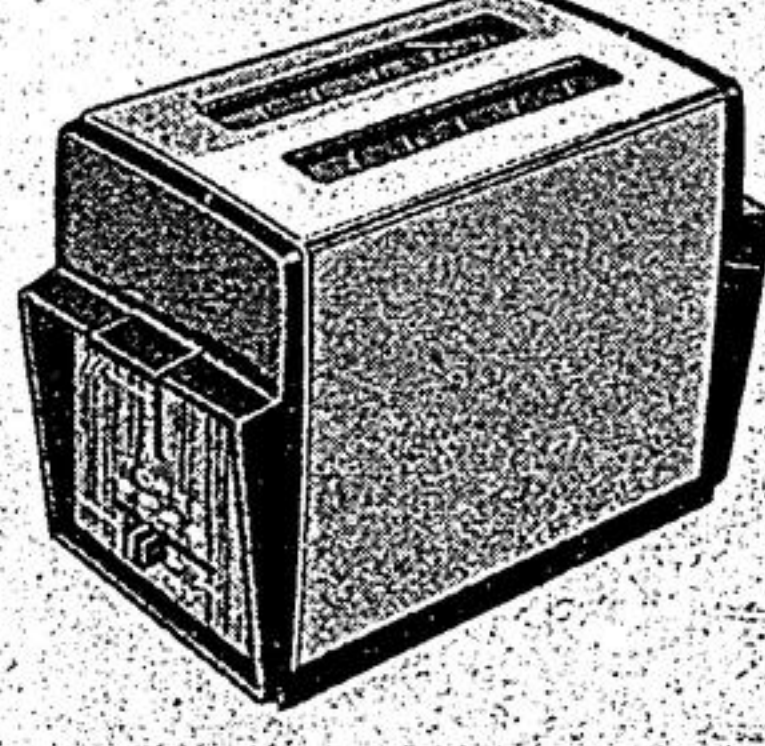

**McGRAW-EDISON
Electric Kettle**

Regular \$11.99 **788**

Stainless steel body; black base & handle. Automatically shuts off (should kettle boil dry.) 2-quart capacity. 43-0232

**PROCTOR-SILEX
Automatic Perc**

Regular \$21.99 **1977**

Removable glass bowl. 'Mild' to 'Strong' blend selector. 10-cup capacity. Gift shop now and save! 43-0410

TASTEFUL GIFT BUY!
2-Slice Toaster

Regular \$19.99 **1799**

Convenient shade selector gives you perfect toast every time! A good quality kitchen helper. Save! 43-0808