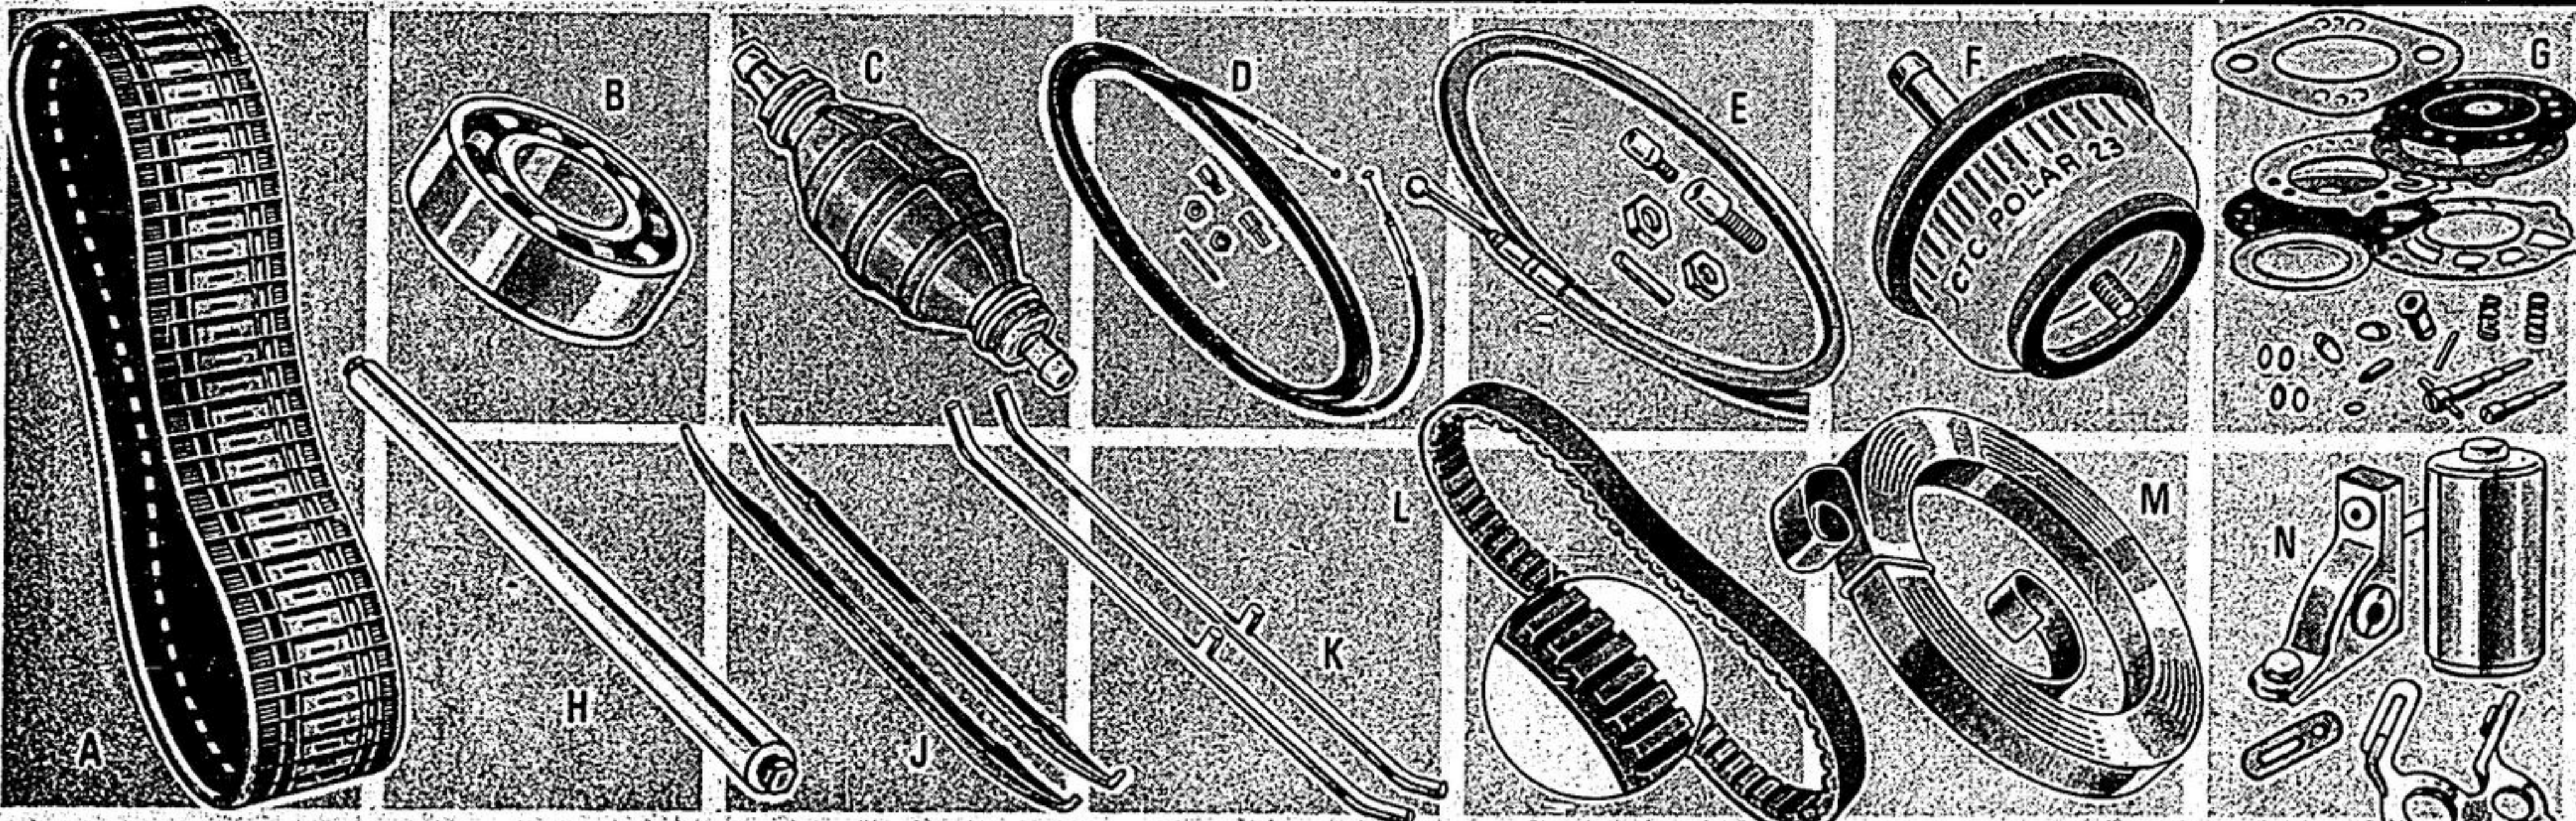

Extra Mileage for your Snowmobile Dollar

A. TOUGH RADIAL BY 'DAYCO' Snowmobile Tracks

Regular $69.95 **62⁹⁵** 15" width for Bombardier

18" width for Bombardier **80⁹⁵**

High traction rubber compound. Molded-in sprocket clips. Reinforced with 12 fibre glass cords. 26-1802x

Other makes and models at similar low prices

SKI-DOO BOGIE BEARINGS

B. Bogie wheel, drive-axle for most makes. 26-4504 Regular $1.49 ... **1²⁹**

UNIVERSAL PRIMER BULBS

C. Draws gas to carburetor. With check valve. 26-4935 Regular $4.49 ... **3⁹⁹**

THROTTLE-CABLE ASSEMBLY

D. With housing, core & hardware. Universal. 26-2100 Regular $3.35 ... **2⁹⁹**

BRAKE CABLE ASSEMBLY

E. Universal. With core, housing & hardware. 26-2100 Regular $3.45 ... **2⁹⁹**

SPIN-ON GAS FILTERS

F. Top performance. 26-4903x Regular $1.39 ... In-line type, reg. 89¢ ... **1¹⁹**

CARBURETOR KITS - Save!

G. Gaskets, diaphragms, needle & seat, springs. 26-4700 Regular $6.19 ... **5⁴⁹**

BOGIE SHAFTS

H. Ski-Doo, 15". Regular $2.89 ... Ski-Doo, 18". Reg. $3.09 ... **2⁵⁹** Moto-Ski, 15". Reg. $3.69 ... **3²⁹**

WIRE-TYPE WEAR BARS

J. Most makes and models. 26-4001x. Reg. $2.25 ... $3.39 TO **$2⁹⁹**

HEAVY-DUTY WEAR BARS

K. Case hardened V design. For rough trails. 26-4021 Regular $9.69 ... **8⁶⁹**

HEAVY-DUTY DRIVE BELTS

L. Hi-performance. For most makes. 26-1710x Reg. $8.55 ... $13.59 TO **$11⁵⁵**

STARTER RECOIL SPRINGS

M. Rotax, Hirth, Sachs and Jlo eng. 26-3705x Reg. $3.29 ... $4.79 TO **$4²⁹**

CONDENSERS

N. 26-3200 Reg. 98¢ **88^c**

POINT SETS
O. 26-3100 Reg. $1.45 **1²⁹**