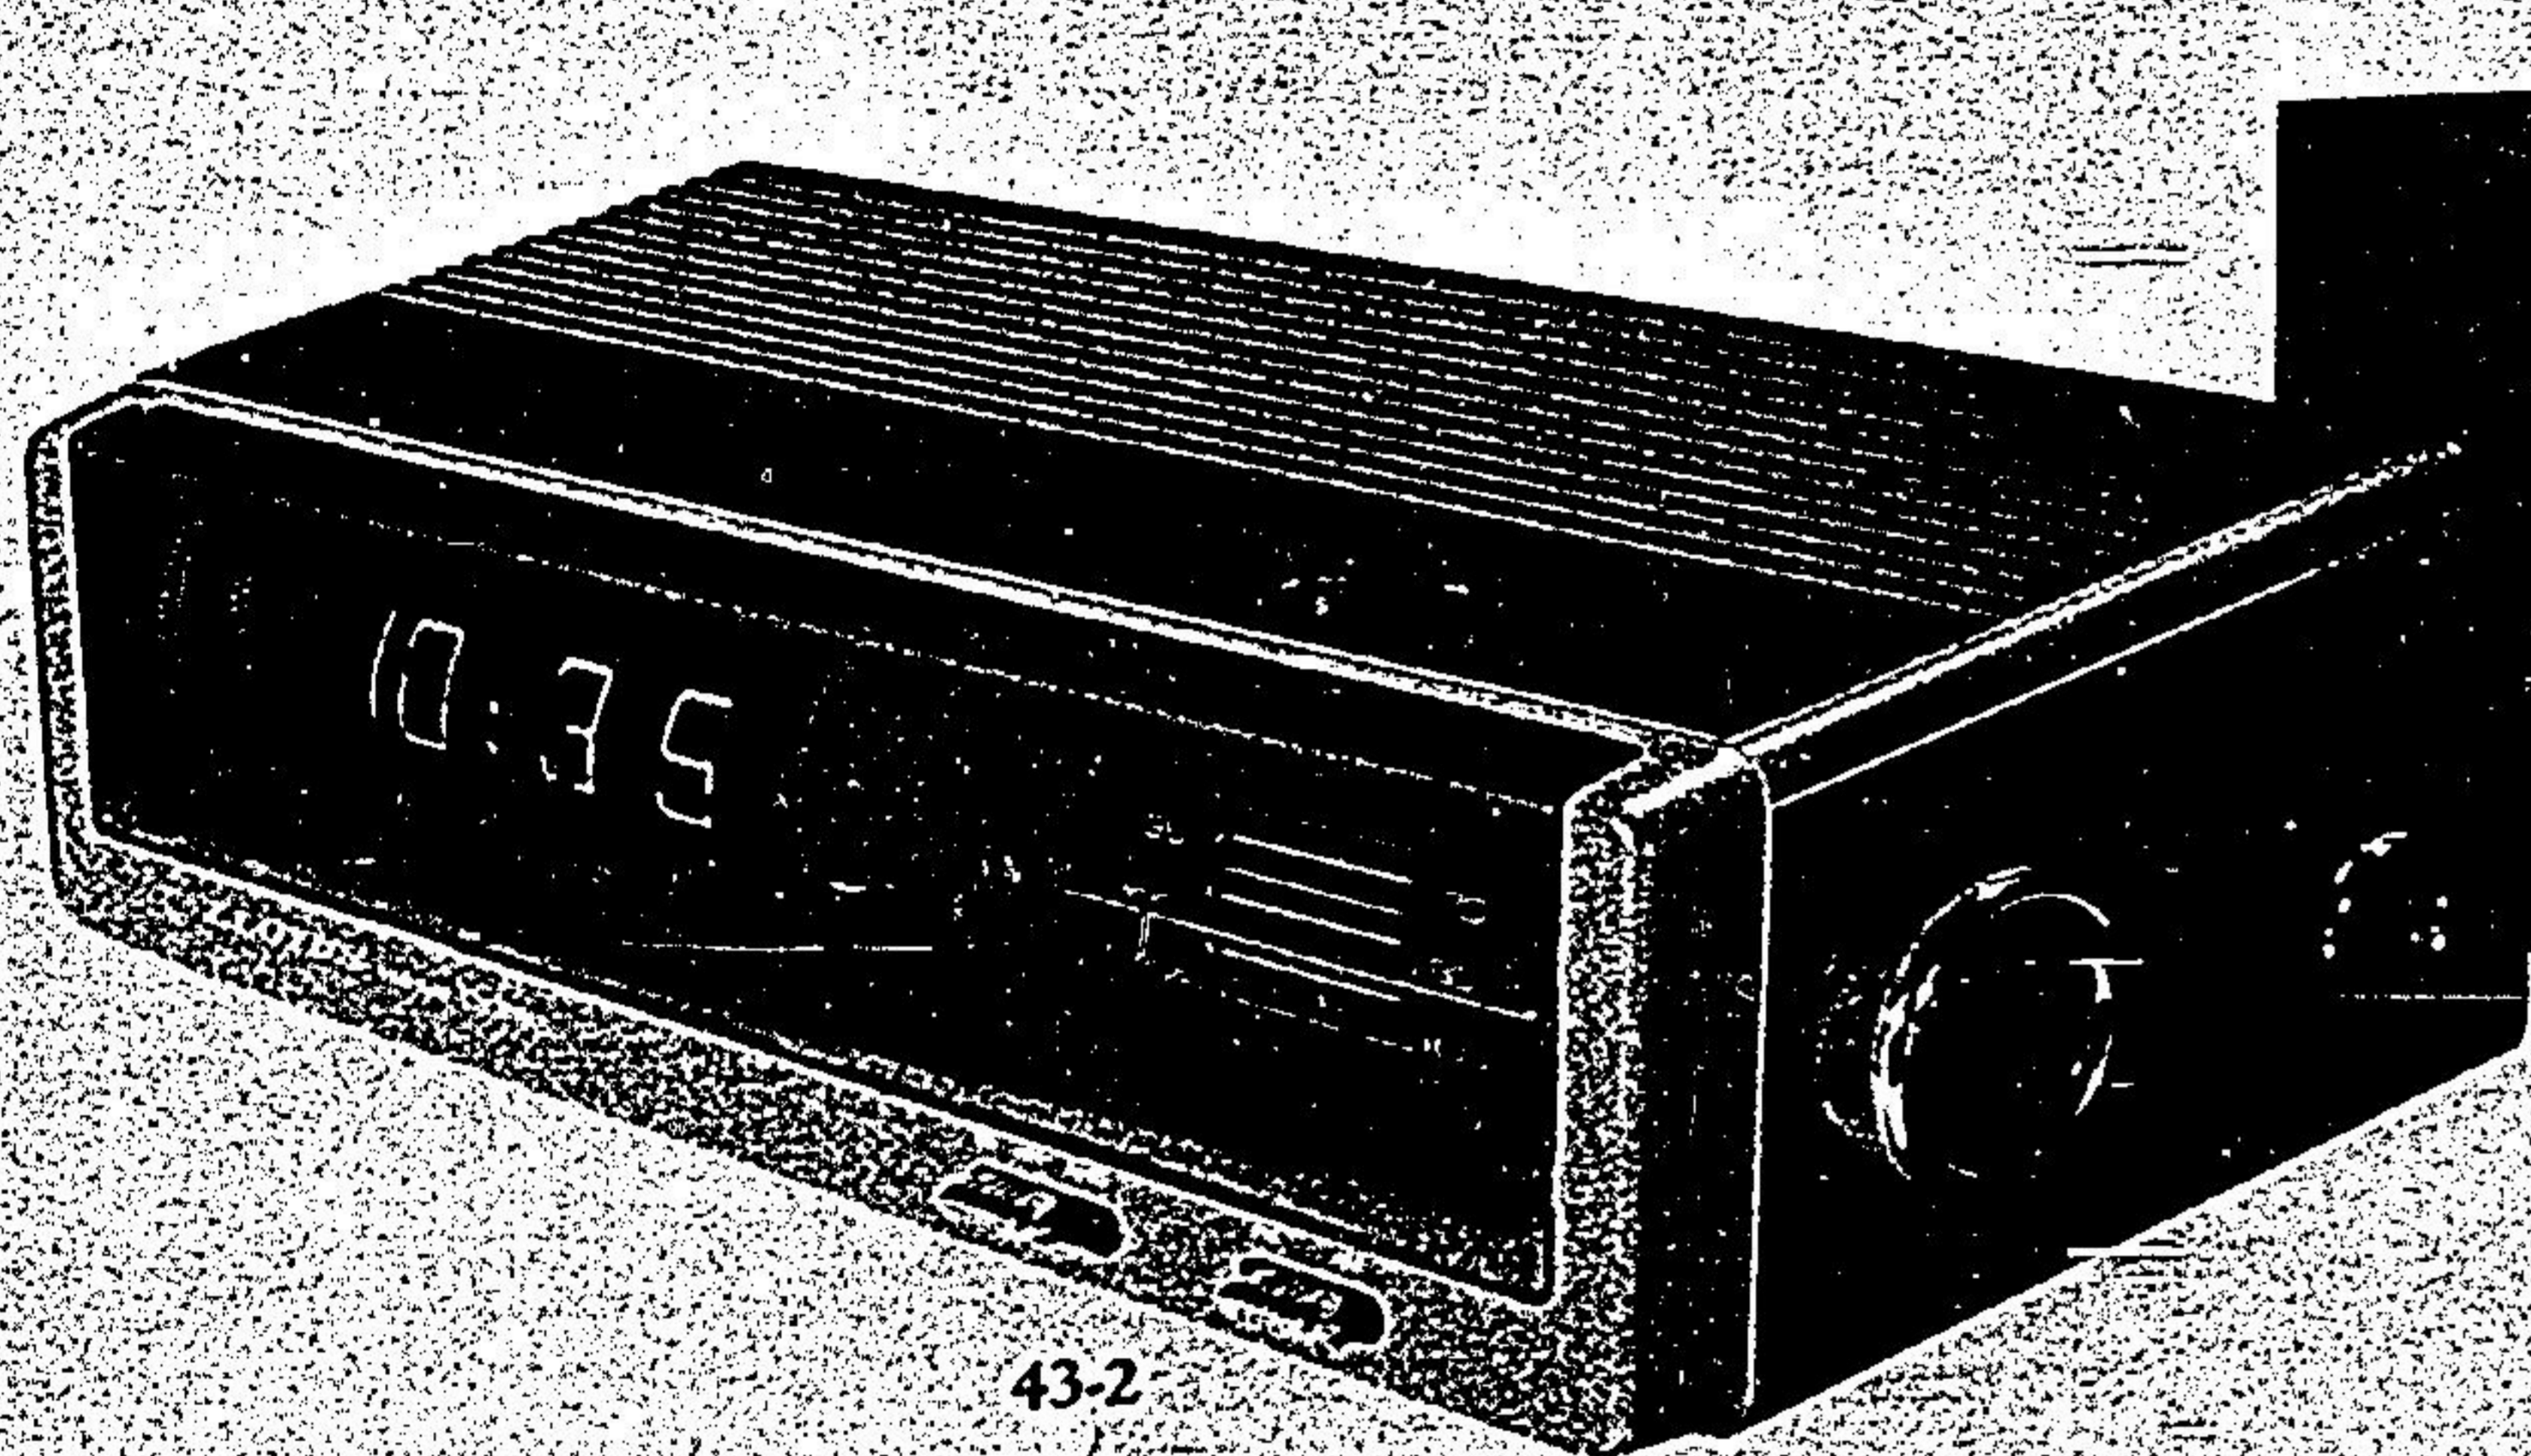

the **Bay**
Your
Merry
Christmas
Store

43-1

43-2

43-3

43-4

Let's hear it for the music-makers!
 43-1 HITACHI AM/FM Digital
 Clock Radio allows you to wake up
 to alarm or music! 44.99
 43-2 LLOYD'S AM/FM Digital
 Clock Radio in rosewood tone
 cabinetry. Lighted clock with drum
 vernier tuning. 36.99
 43-3 Lloyd's AM/FM Digital Clock
 Radio in walnut grain finish cabinet.
 Push-button operation. 49.95
 43-4 SONY AM/FM Digital Clock
 Radio with 60 minute sleep timer.
 Awake to alarm or music: 69.95
 Clock Radios, Dept. 688