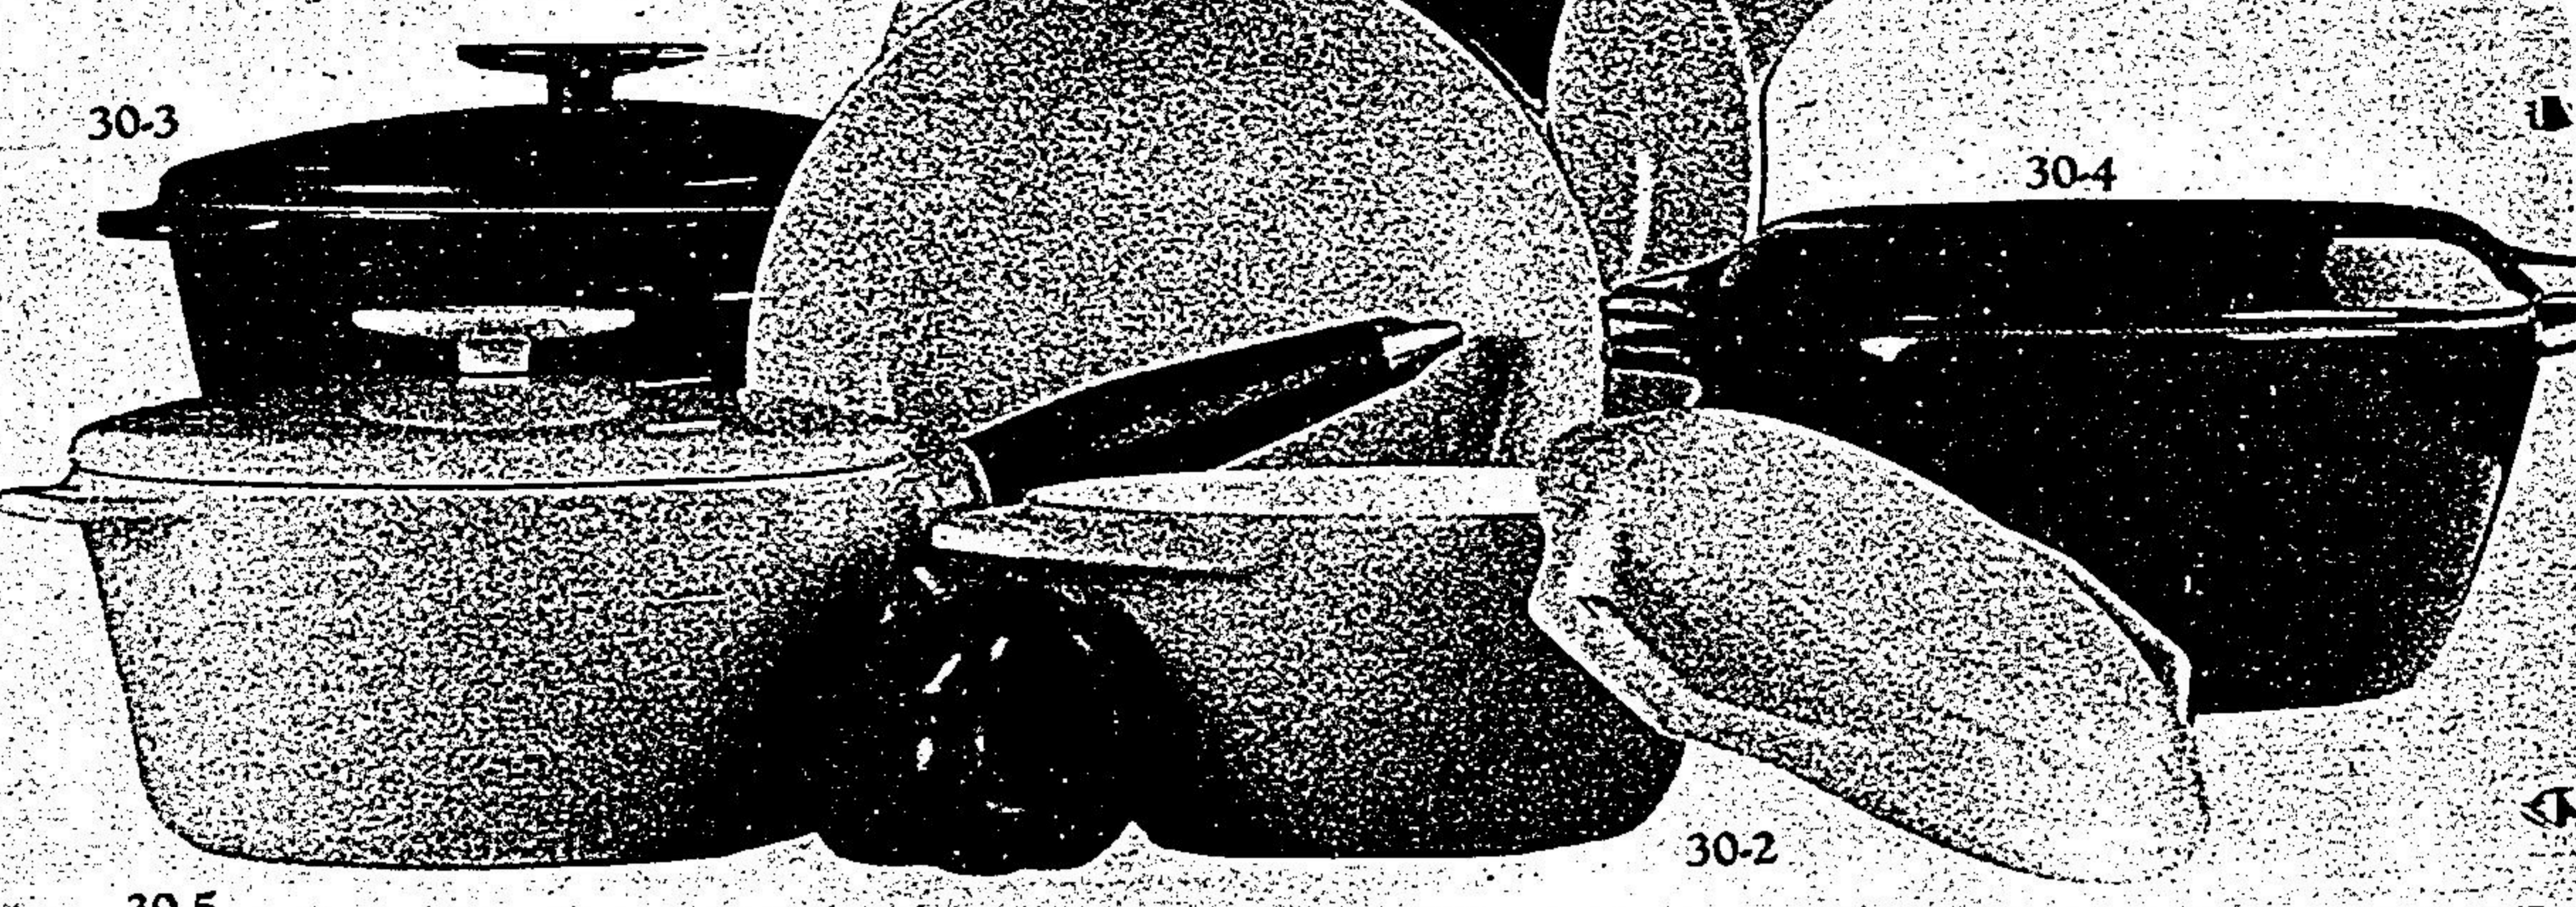

COPCO from Denmark—Cast Iron Enamelled Cookware in yellow or red.

- 30-1 8½" Omelet Pan. 17.50
- 30-2 48 oz. Covered Saucepan. \$31
- 30-3 72 oz. Covered Casserole. \$35
- 30-4 40 oz. Covered Casserole. \$24
- 30-5 96 oz. Covered Saucepan. \$36
- 30-6 10" Skillet. \$29
- 30-7 88 oz. Tea Kettle. 24.95
- 30-8 BAYCREST 10-piece Aluminum Cookware Set consists of: 40 oz., 120 oz. covered saucepans, 60/80 oz. covered double boiler, 176 oz. covered Dutch oven and 10" open skillet. White or brown. 76.98
- Also available as open-stock. (All sizes approximate).
- 30-9 40 oz. Covered Saucepan. 11.98
- 30-10 80 oz. Covered Saucepan. 13.98
- 30-11 120 oz. Covered Saucepan. 15.98
- 30-12 60/80 oz. Covered Double Boiler. 17.98
- 30-13 176 oz. Covered Dutch Oven. 19.98
- 30-14 10" Covered Skillet. 17.50
- WEAR-EVER Cast Aluminum Cookware. Waterless cooking method. 10 year guarantee. Harvest Gold or Nutmeg as shown.
- 30-15 32 oz. Covered Saucepan. 19.95
- 30-16 48 oz. Covered Saucepan. 21.95

- 30-17 72 oz. Covered Saucepan. 23.95
- 30-18 200 oz. Covered Dutch Oven. 36.95
- 30-19 10" Covered Skillet. 30.95
- 30-20 BRAUN Aromaster Coffee System with 5 year guarantee. 79.95
- 30-21 Braun Coffee Grinder 21.95