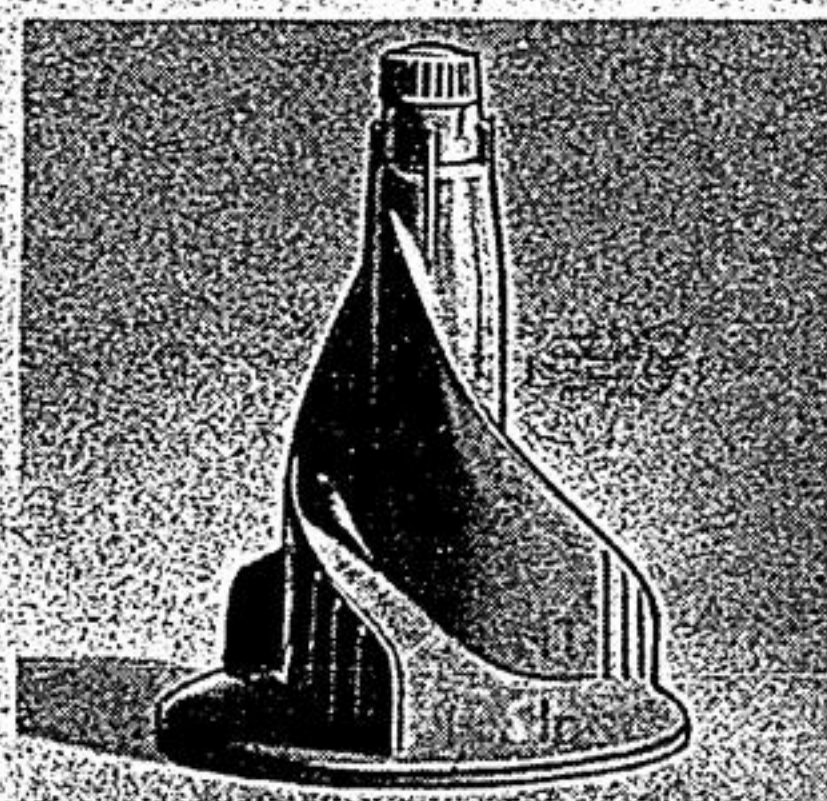

TWO SPEEDS — RAMP AGITATOR

Simply adjust the controls to the setting you want: regular wash, or delicate. The ramp agitator gently tumbles and thoroughly cleans your clothes

LINT FREE WASH

Our Baycrest is designed for a lint-free wash with its recirculating lint filter. Water recirculates through a filter that collects all lint and fluff

LOCK 'N' SPIN SAFETY LID

Actually locks lid when spin cycle is on. You'll feel safer when little tots fingers are about
• Approx. 26 7/8" wide x 25" deep x 41 3/4" high. Available in White only

- Variable water level control handles all size of wash loads — up to 18 pounds ab
- Efficient double wash action system cleans your clothes really clean... gently
- For maximum washing flexibility, choose from five wash/rinse temperature combinations