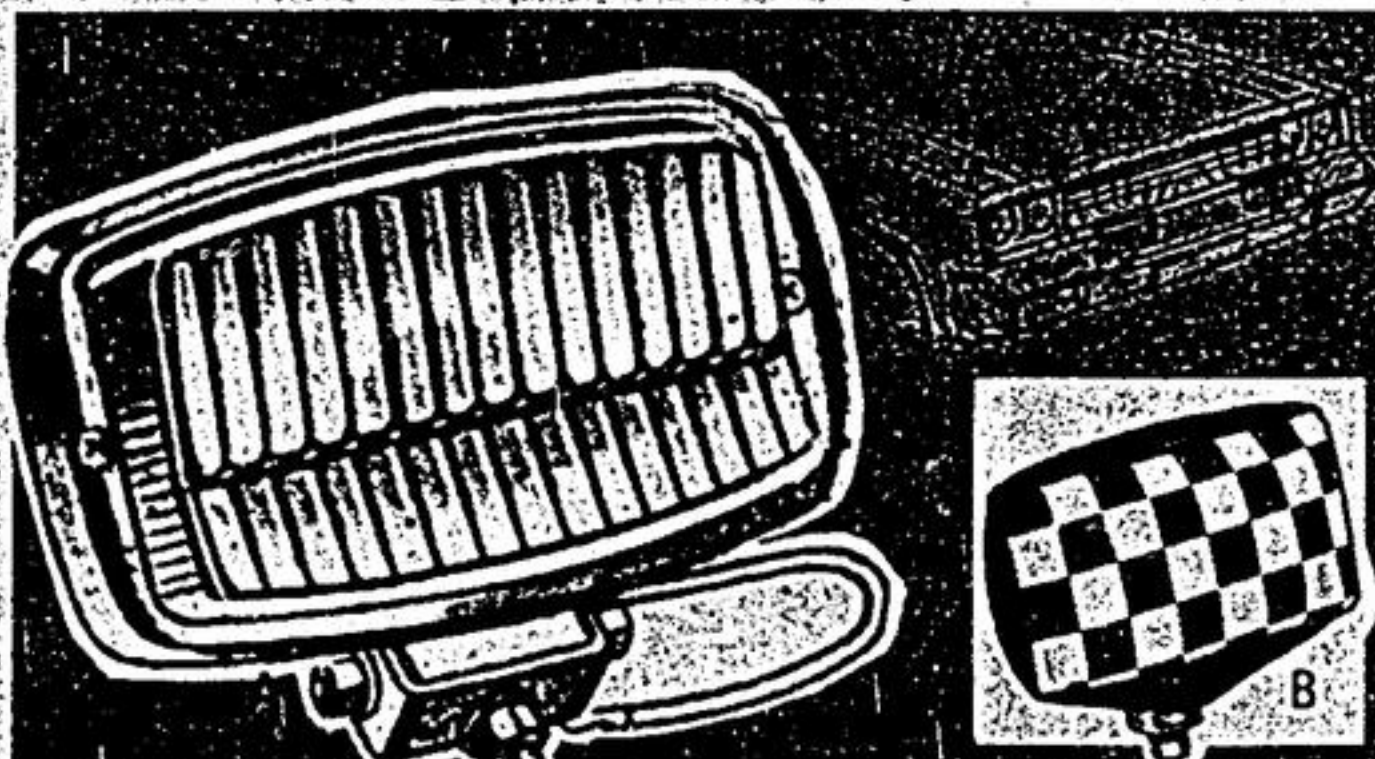

Available in 4 attractive colors to blend with car's interior

Save on 'Rallye 4' Rectangular Fog or Driving Lamp

A: Quartz-halogen lamp features frost-resistant all stainless steel case. With universal H-3 bulb & bracket 20-3596X each.

Your Choice
11.88 Regular $13.99

B: 4 x 7" VINYL LAMP COVER—Reg. 99¢
Foam-lined with elastic edge. 20-3519 **.89**