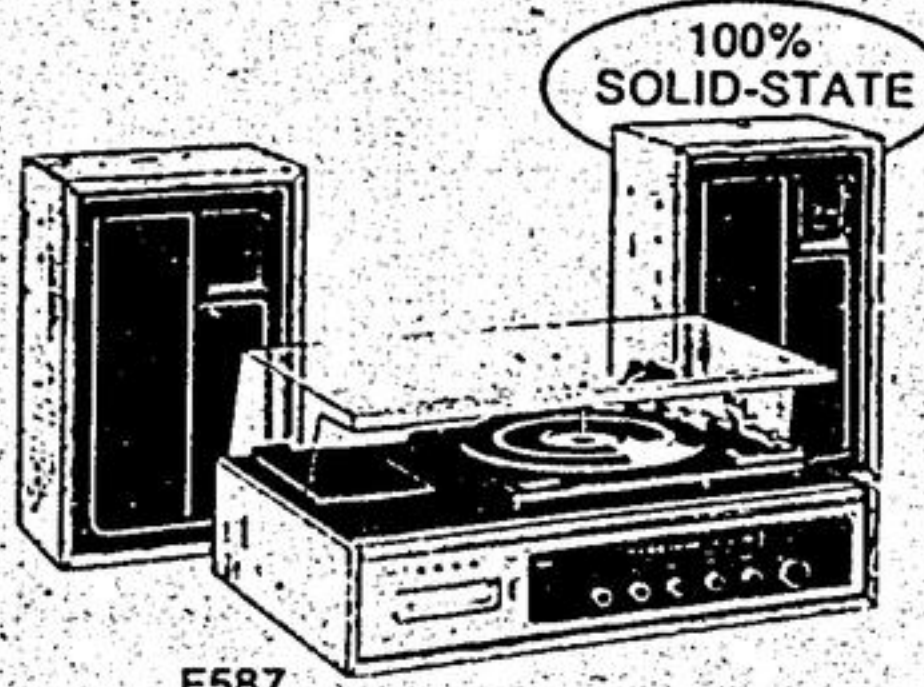

\$359⁹⁵
LESS WITH TRADE-IN

F587

The ALICANTE • G4550 DE/P - Mediterranean styled full base credenza with breakfront base. Concealed casters. 25" Zenith 100% Solid-State Chromacolor II. Energy-saving Titan 300V Chassis with Patented Power Sentry Voltage Regulating System. Brilliant Chromacolor Picture Tube. Solid-State Super Video Range Tuning System. Synchronomatic 70-Position UHF Channel Selector. Chromatic One-button Tuning. Automatic Fine-tuning Control. Simulated Wood Graining with Wood Veneer Top and Ends.