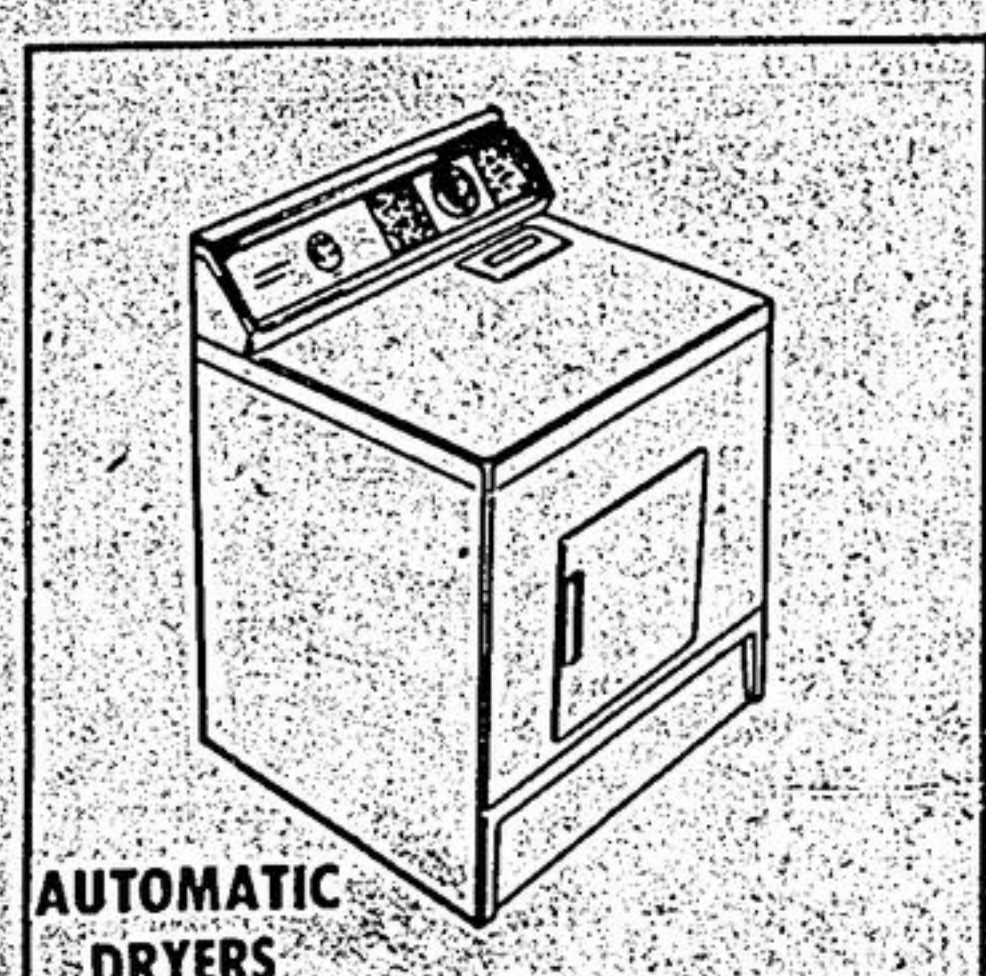

AUTOMATIC WASHERS

AUTOMATIC DRYERS