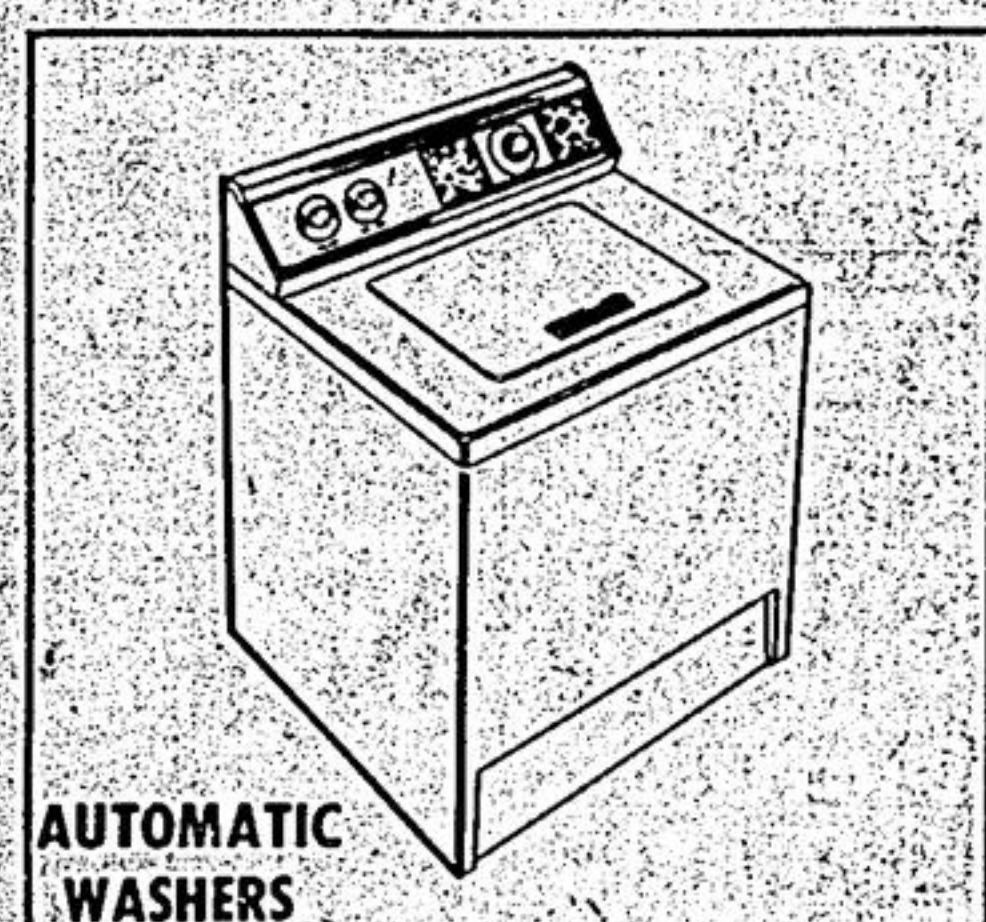

PRE Christmas Sale

A Small Deposit will Hold your purchase till Xmas - Generous Trade-in Allowance on Colour T.V.

Ultramodern
WITH A SWEEPING PROFILE

COMING SOON!
NOT YET IN STOCK!

ZENITH

- AM/FM/Stereo FM Tuner/Amp
- 8-Track Tape Player
- 3-Speed Record Changer
- Simulated Walnut Finish
- Allegro 1000 Speakers

$359⁹⁵
LESS WITH TRADE-IN

The ALICANTE • G4550 DE/P - Mediterranean styled full base credenza with breakfront base. Concealed casters. 25" Zenith 100% Solid-State Chromacolor II. Energy-saving Titan 300V Chassis with Patented Power Sentry Voltage Regulating System. Brilliant Chromacolor Picture Tube. Solid-State Super Video Range Tuning System. Synchronomatic 70-Position UHF Channel Selector. Chromatic One-button Tuning. Automatic Fine-tuning Control. Simulated Wood Graining with Wood Veneer Top and Ends.

$949⁹⁵
LESS WITH TRADE-IN

NOW! Instant close-up at your fingertips with **ZOOM SPACE COMMAND® 1000 REMOTE CONTROL**

Zenith's all-new 6-function Electronic Transmitter features new instant ZOOM. Press the ZOOM button and you get instant close-up. The ZOOM picture is 50% larger. Press the ZOOM button again and picture instantly returns to original size. Press buttons to turn set on or off - change channels higher or lower - adjust volume to four levels and completely mute sound.

The JET SET • G1150 - Compact 9" B&W portable specially designed for AC/Battery operation. Auto adapter cord plugs into auto cigarette lighter to operate on 12V auto battery. Optional rechargeable battery pack mounts on bottom of set without wires. Includes detachable sunshield, earphone and auto adapter cord. 100% solid-state Uni-Panel TV chassis. Choice of 3 colors.

$169⁹⁵

100% SOLID-STATE