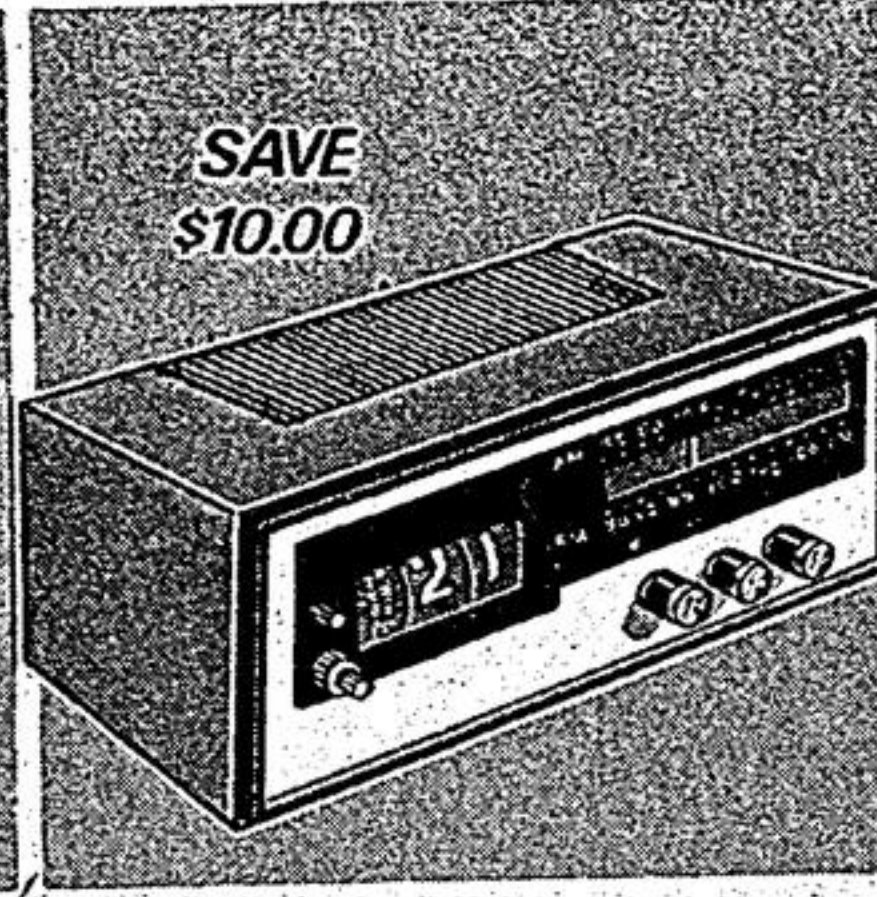

WINTER BEATER VALUES

**SAVE \$20.00! CANDLE 8-TRACK
STEREO MUSIC
CENTRE**

99.95
Regular \$119.95

Listen to these great features! AM/FM stereo receiver with separate slide-bar controls for volume, balance, treble, base; built-in 8-track playback; built-in, side-mounted speakers; top-mounted BSR automatic record changer with cueing lever and dust cover; input and output jacks. 44-0140

Will accept 2 to 4 additional extension speakers

**RCA INDOOR
TV Antenna**

Regular \$9.99 **8.88**

4-section, 45" telescoping elements; 12-position VHF FM signal tuning switch; polyethylene lines. 44-4059

Slide-rule tuning, volume control and high-low tone controls. With built-in AC cord, earphone. About 9 1/2 x 5 1/4 x 2 3/8". 44-2038

**MILITARY-STYLE
AM/FM Radio**

Regular \$16.95 **13.88**

Saddle stitched leatherette case. Telescopic aerial. Built-in AC line cord. With earphone. About 6 x 5 1/4 x 2 3/4". 44-2083