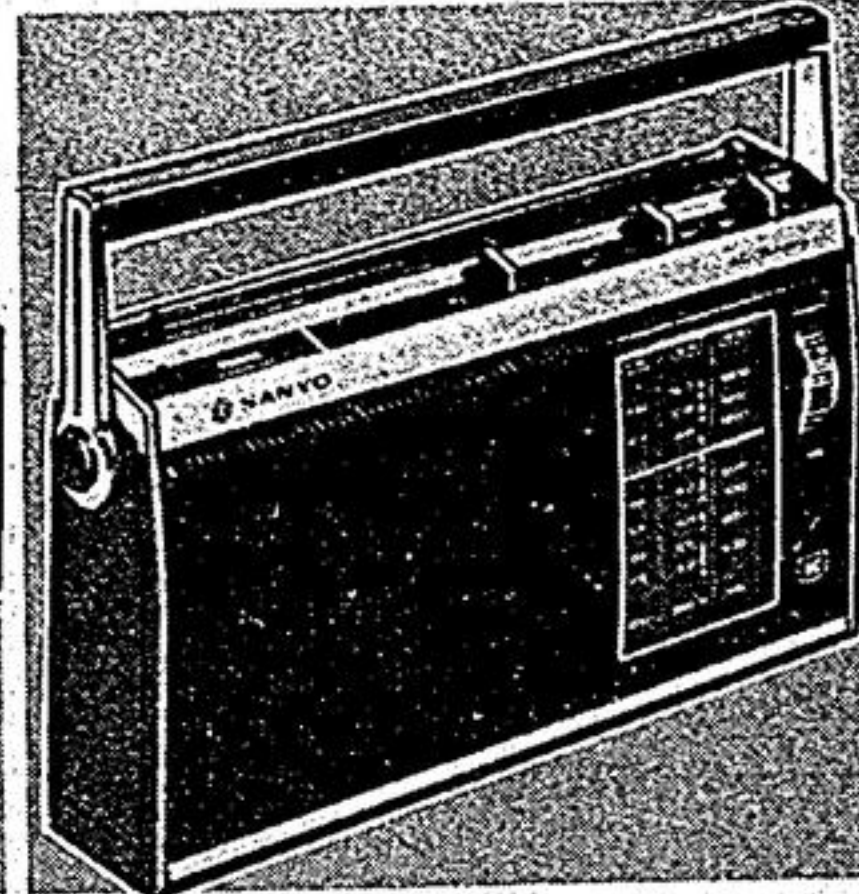

**SANYO AM/FM/SW
Portable**

Regular $43.99 **38.88**

Slide-rule tuning, volume control and high-low tone controls. With built-in AC cord, earphone. About 9 1/2 x 5 1/4 x 2 3/8". 44-2038