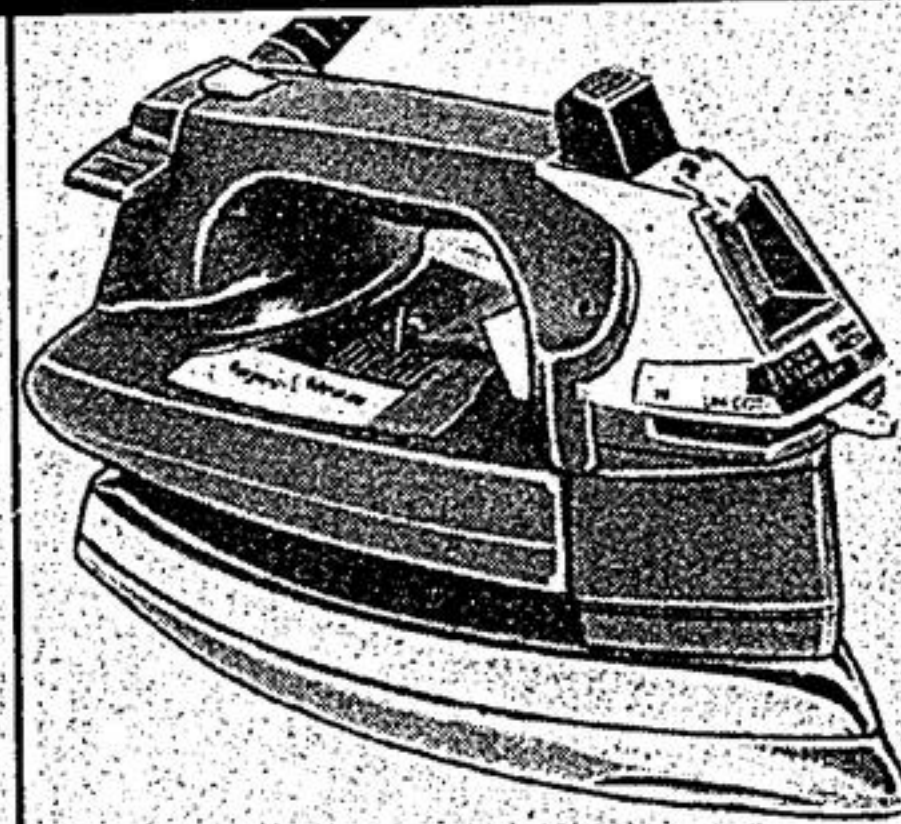

B. Regina Elektrikbroom

Swivel nozzle, baseboard cleaning vents, rug-pile dial. Save! 43-6204. Reg. \$39.99... **35.99**

C. Shampooer — Polisher

Mastercraft model has trigger-action shampoo release. 43-6667. Reg. \$49.95... **39.95**

Drip Percolator

Regular \$39.95 **35.95**

4 to 10 cup size with 'ready light' and warming plate. Snap-on carafe lid. Save! 43-0451

**'BLAST-OF-STEAM'
Proctor Iron**

Regular \$24.44 **21.88**

Spray or steam with 2-in-1 control button. With 'Temp-O-Guide' and reversible cord. 43-2529