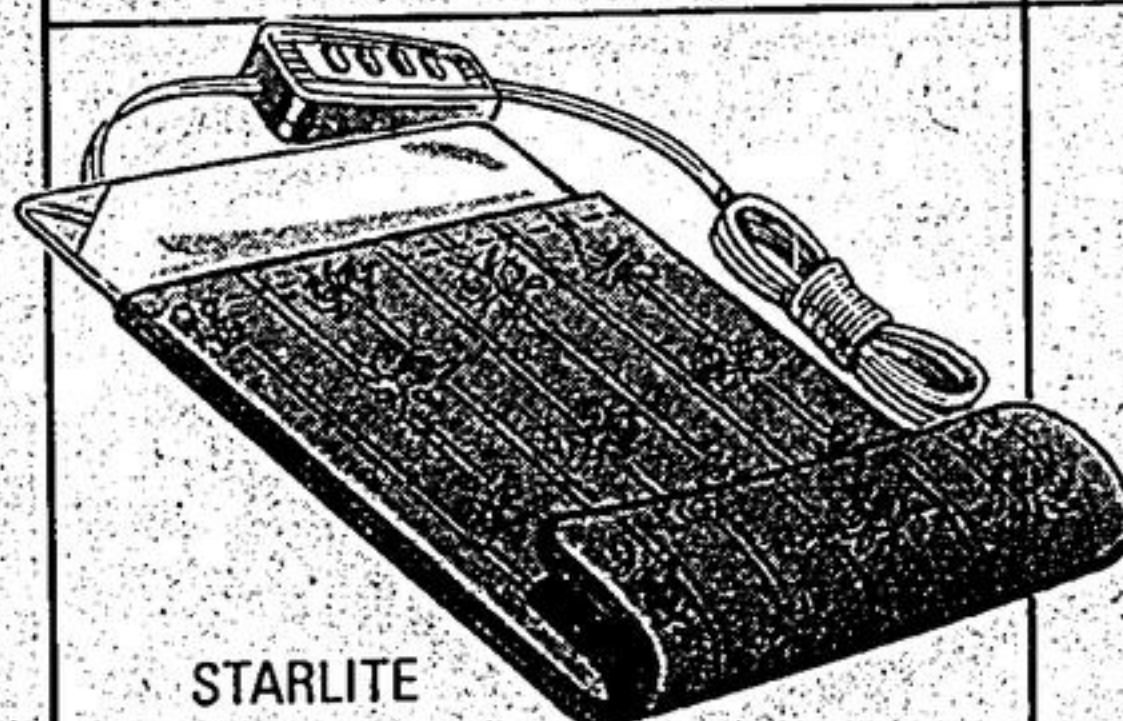

Drip Percolator

Regular \$39.95 **35.95**

4 to 10 cup size with 'ready light' and warming plate. Snap-on carafe lid. Save! 43-0451

**'BLAST-OF-STEAM'
Proctor Iron**

Regular \$24.44 **21.88**

Spray or steam with 2-in-1 control button. With 'Temp-O-Guide' and reversible cord. 43-2529

**SOLARAY MIST
Curling Iron**

Regular \$14.44 **11.99**

Thermostatically controlled heat. Steam vents. Attached swivel cord. Safety rest. 43-8304

**STARLITE
Heating Pad**

Regular \$7.69 **6.88**

Economy-priced pad with flannel cover and 3-heat control. Warm-up with this buy! 43-9550