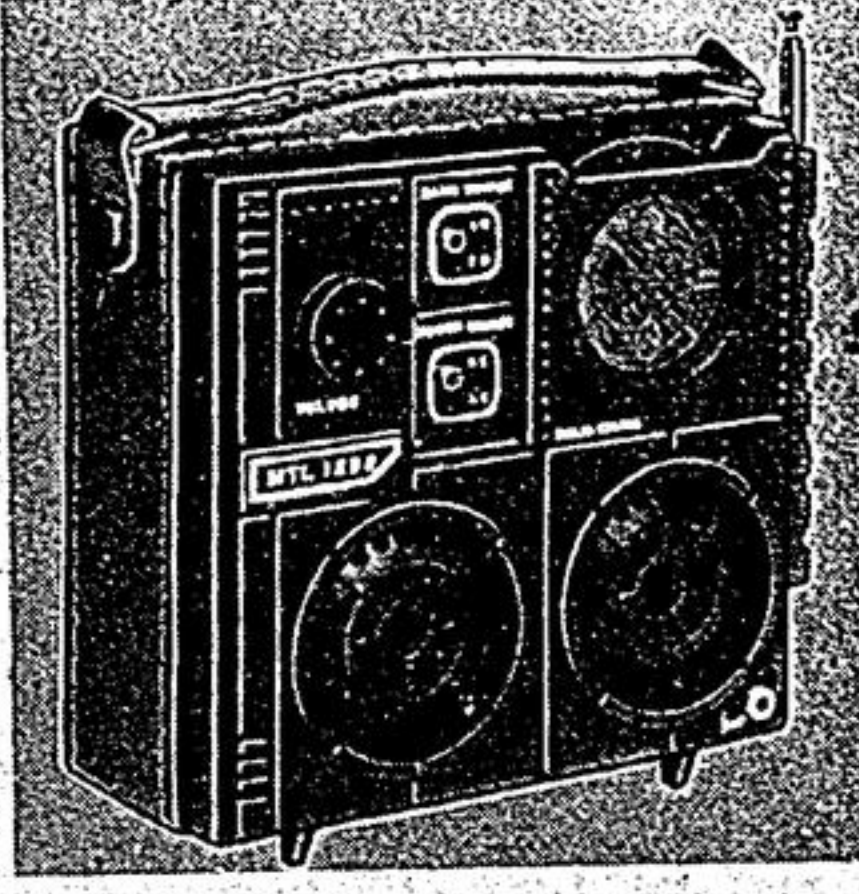

**AM/FM DIGITAL
Clock Radio**

Regular \$39.95 **29.95**

Concerto model has leaf-type digital clock; rotary volume and tuning; AFC; top-mounted speakers. Save now! 44-2078

**SANYO AM/FM/SW
Portable**

Regular \$43.99 **38.88**

Slide-rule tuning, volume control and high-low tone controls. With built-in AC cord, earphone. About 9 1/2 x 5 1/4 x 2 3/8". 44-2038

**MILITARY-STYLE
AM/FM Radio**

Regular \$16.95 **13.88**

Saddle stitched leatherette case. Telescopic aerial. Built-in AC line cord. With earphone. About 6 x 5 1/4 x 2 3/4". 44-2083