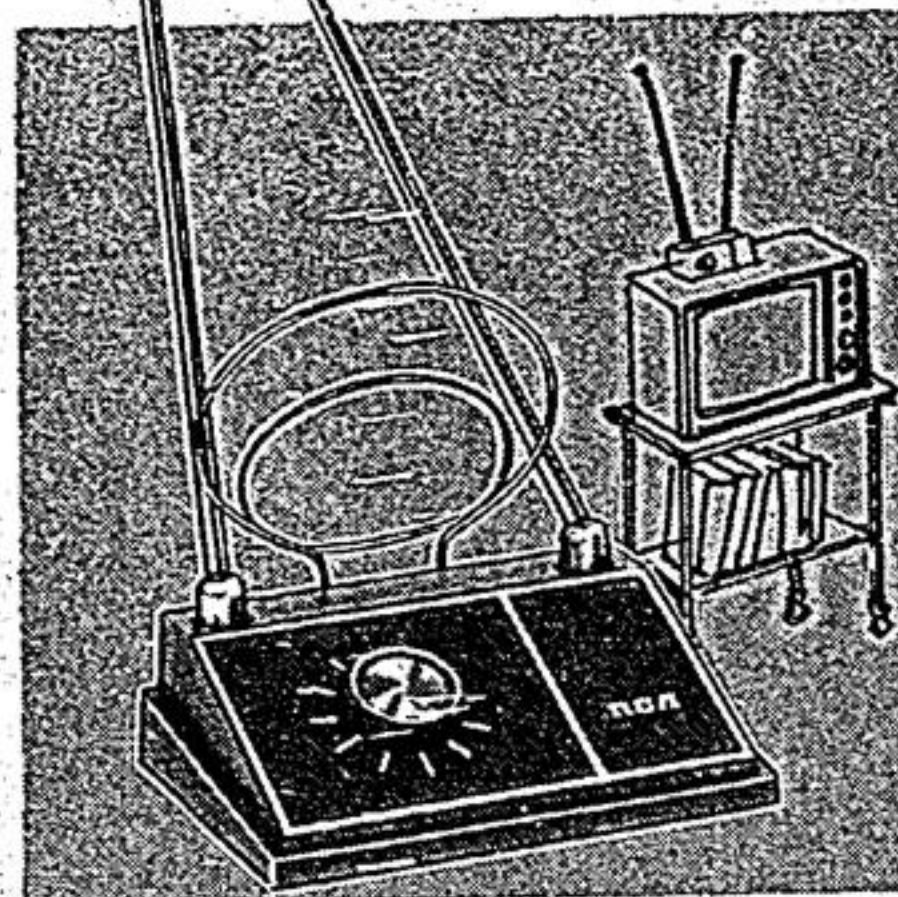

WINTER BEATER VALUES

**SAVE \$20.00! CANDLE 8-TRACK
STEREO MUSIC
CENTRE**

99.95
Regular \$119.95

Listen to these great features! AM/FM stereo receiver with separate slide-bar controls for volume, balance, treble, base; built-in 8-track playback; built-in, side-mounted speakers; top-mounted BSR automatic record changer with cueing lever and dust cover; input and output jacks. 44-0140

Will accept 2 to 4 additional extension speakers

**RCA INDOOR
TV Antenna**

Regular \$9.99 **8.88**

4-section, 45" telescoping elements; 12-position VHF FM signal tuning switch; polyethylene lines. 44-4059