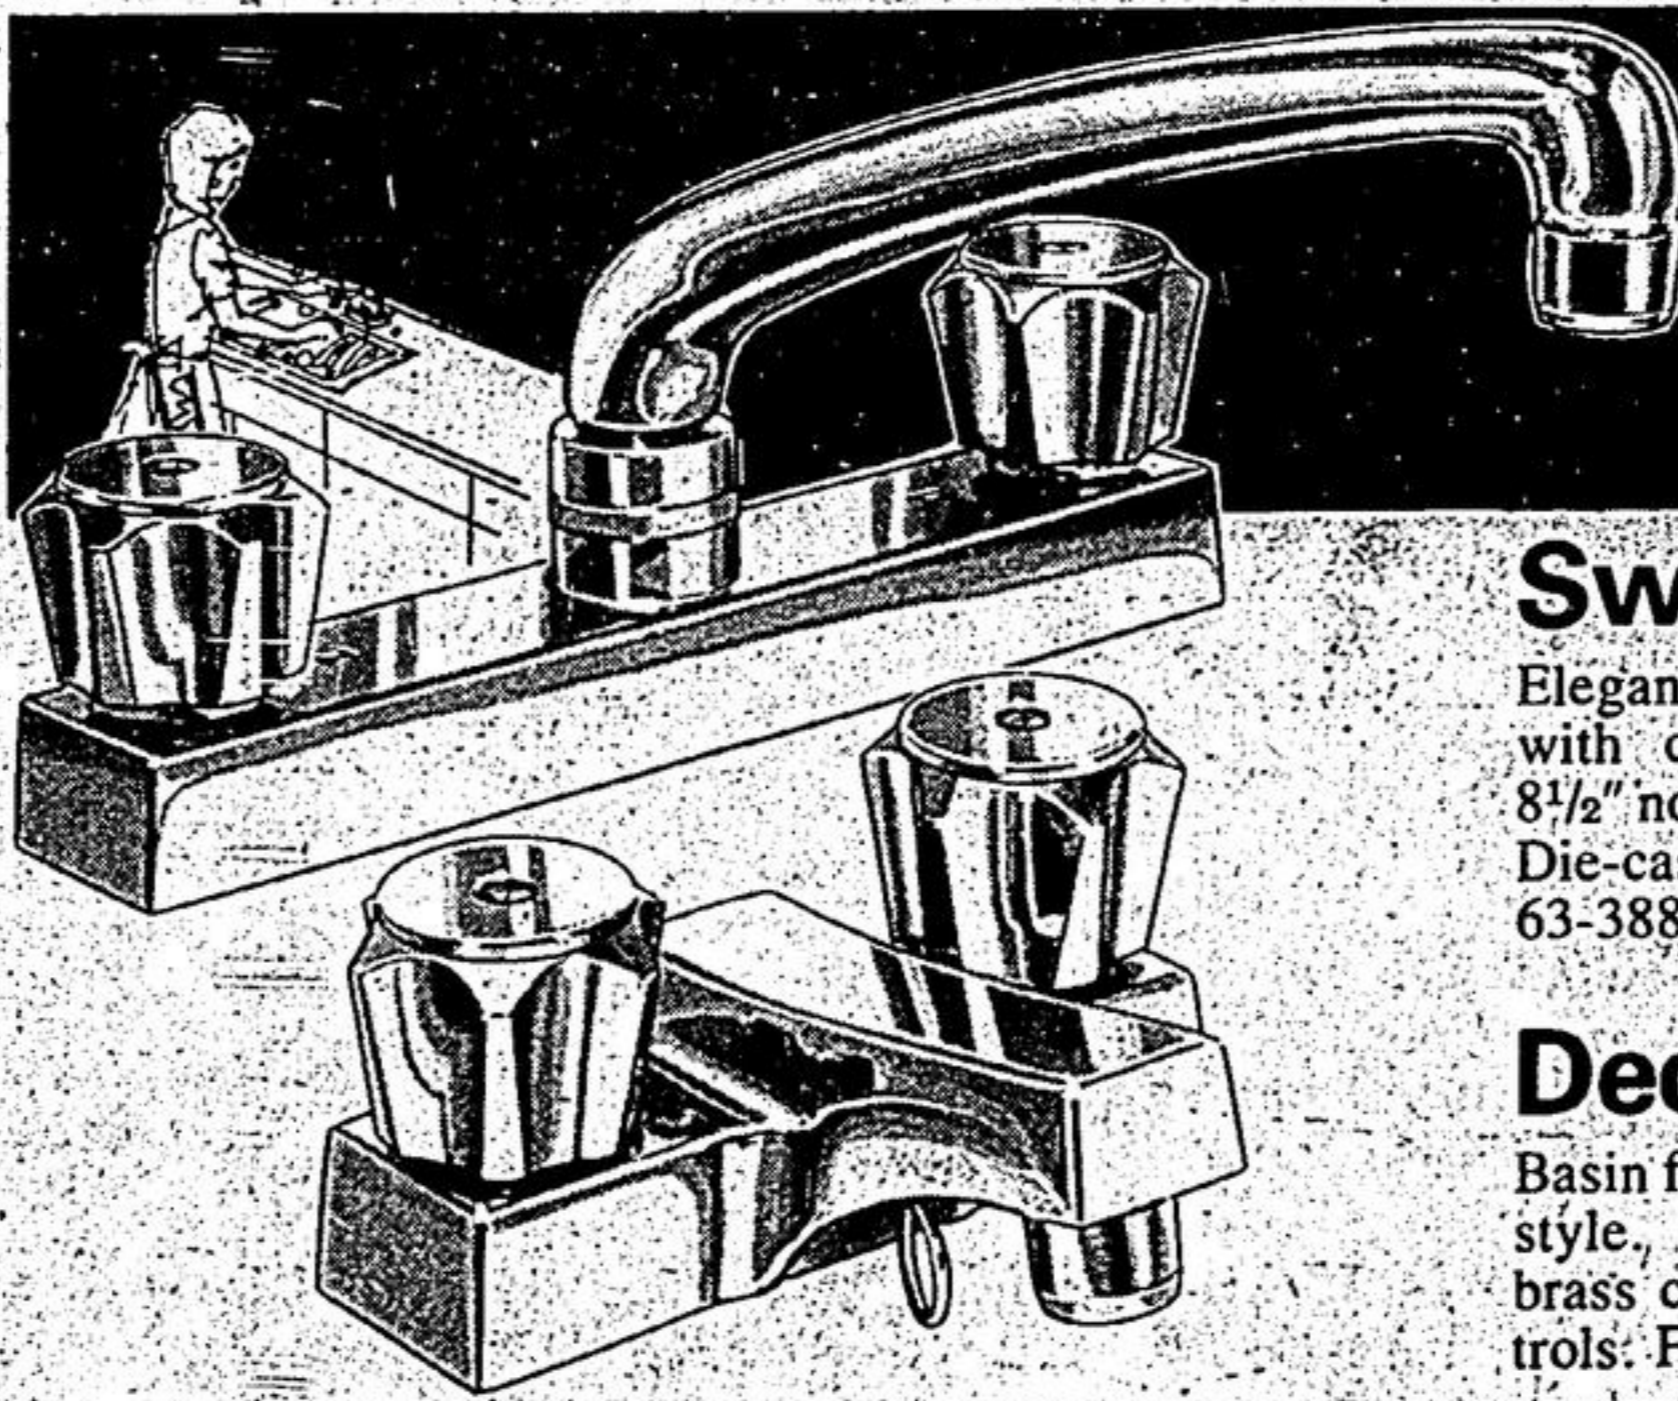

AM/FM Digital Clock Radio

from 'C.G.E.' **39.95**

Regular \$49.95

Wake to your choice of music or buzzer alarm. Sleep timer gives up to 60 minutes of sound before turning off automatically. Walnut-finish cabinet. 44-2079.

Chrome-Plated FAUCETS

Swing-Spout

Elegant box-shaped deck cover with crown-handled faucet and 8 1/2" non-splash spout with screen. Die-cast brass. CSA certified. 63-3884.

15.99
Regular \$21.89

Deck-Mount

Basin faucet in handsome, chunky style. Corrosion-resistant, solid-brass casting with easy-grip controls. Fits 4" centres. 63-3857.

11.88
Regular \$16.49

Beautiful Accents for your Bathroom

Cast metal fixtures that screw directly in place or fit a shallow-cut recess. Classic sculptured look in antiqued brass-tone finish. 63-5613X.

A. Towel Bar Set - Bar is 18" long. REGULAR \$7.89
24" Towel Bar, Regular \$8.69 **6.29**