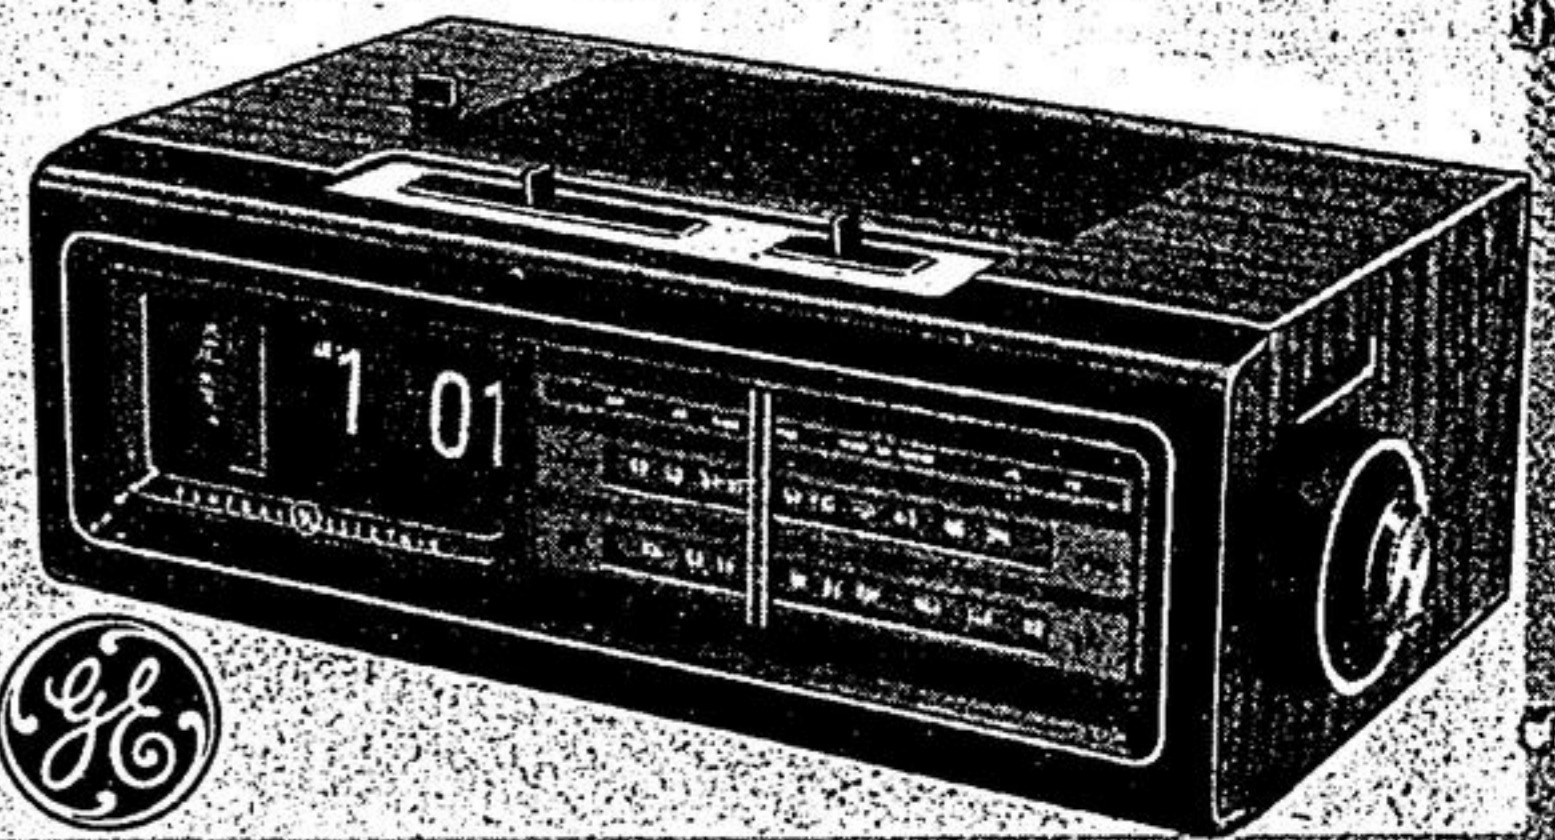

Fall Sale Special from 'Proctor-Silex'

PASTRY TOASTER

17.88
Regular \$19.99

This deluxe pastry toaster cooks 'pop tarts' and waffles the way you like them. Heat-selector bar allows automatic toasting pre-selected from light to dark. Convenient, hinged crumb tray makes cleaning a snap. Gleaming chrome body harmonizes with any decor. 43-0817.

Westinghouse Iron

16.88
Regular \$19.99

Sprinkle/Steam/Dry iron has a 30-vent sole-plate providing deep steam penetration. Features a push-button sprinkler that gives a fine spray on steam or dry settings. Water level indicator and safety heel rest. 43-2532.

AM/FM Digital Clock Radio

from 'C.G.E.' **39.95**

Regular \$49.95

Wake to your choice of music or buzzer alarm. Sleep timer gives up to 60 minutes of sound before turning off automatically. Walnut-finish cabinet. 44-2079.