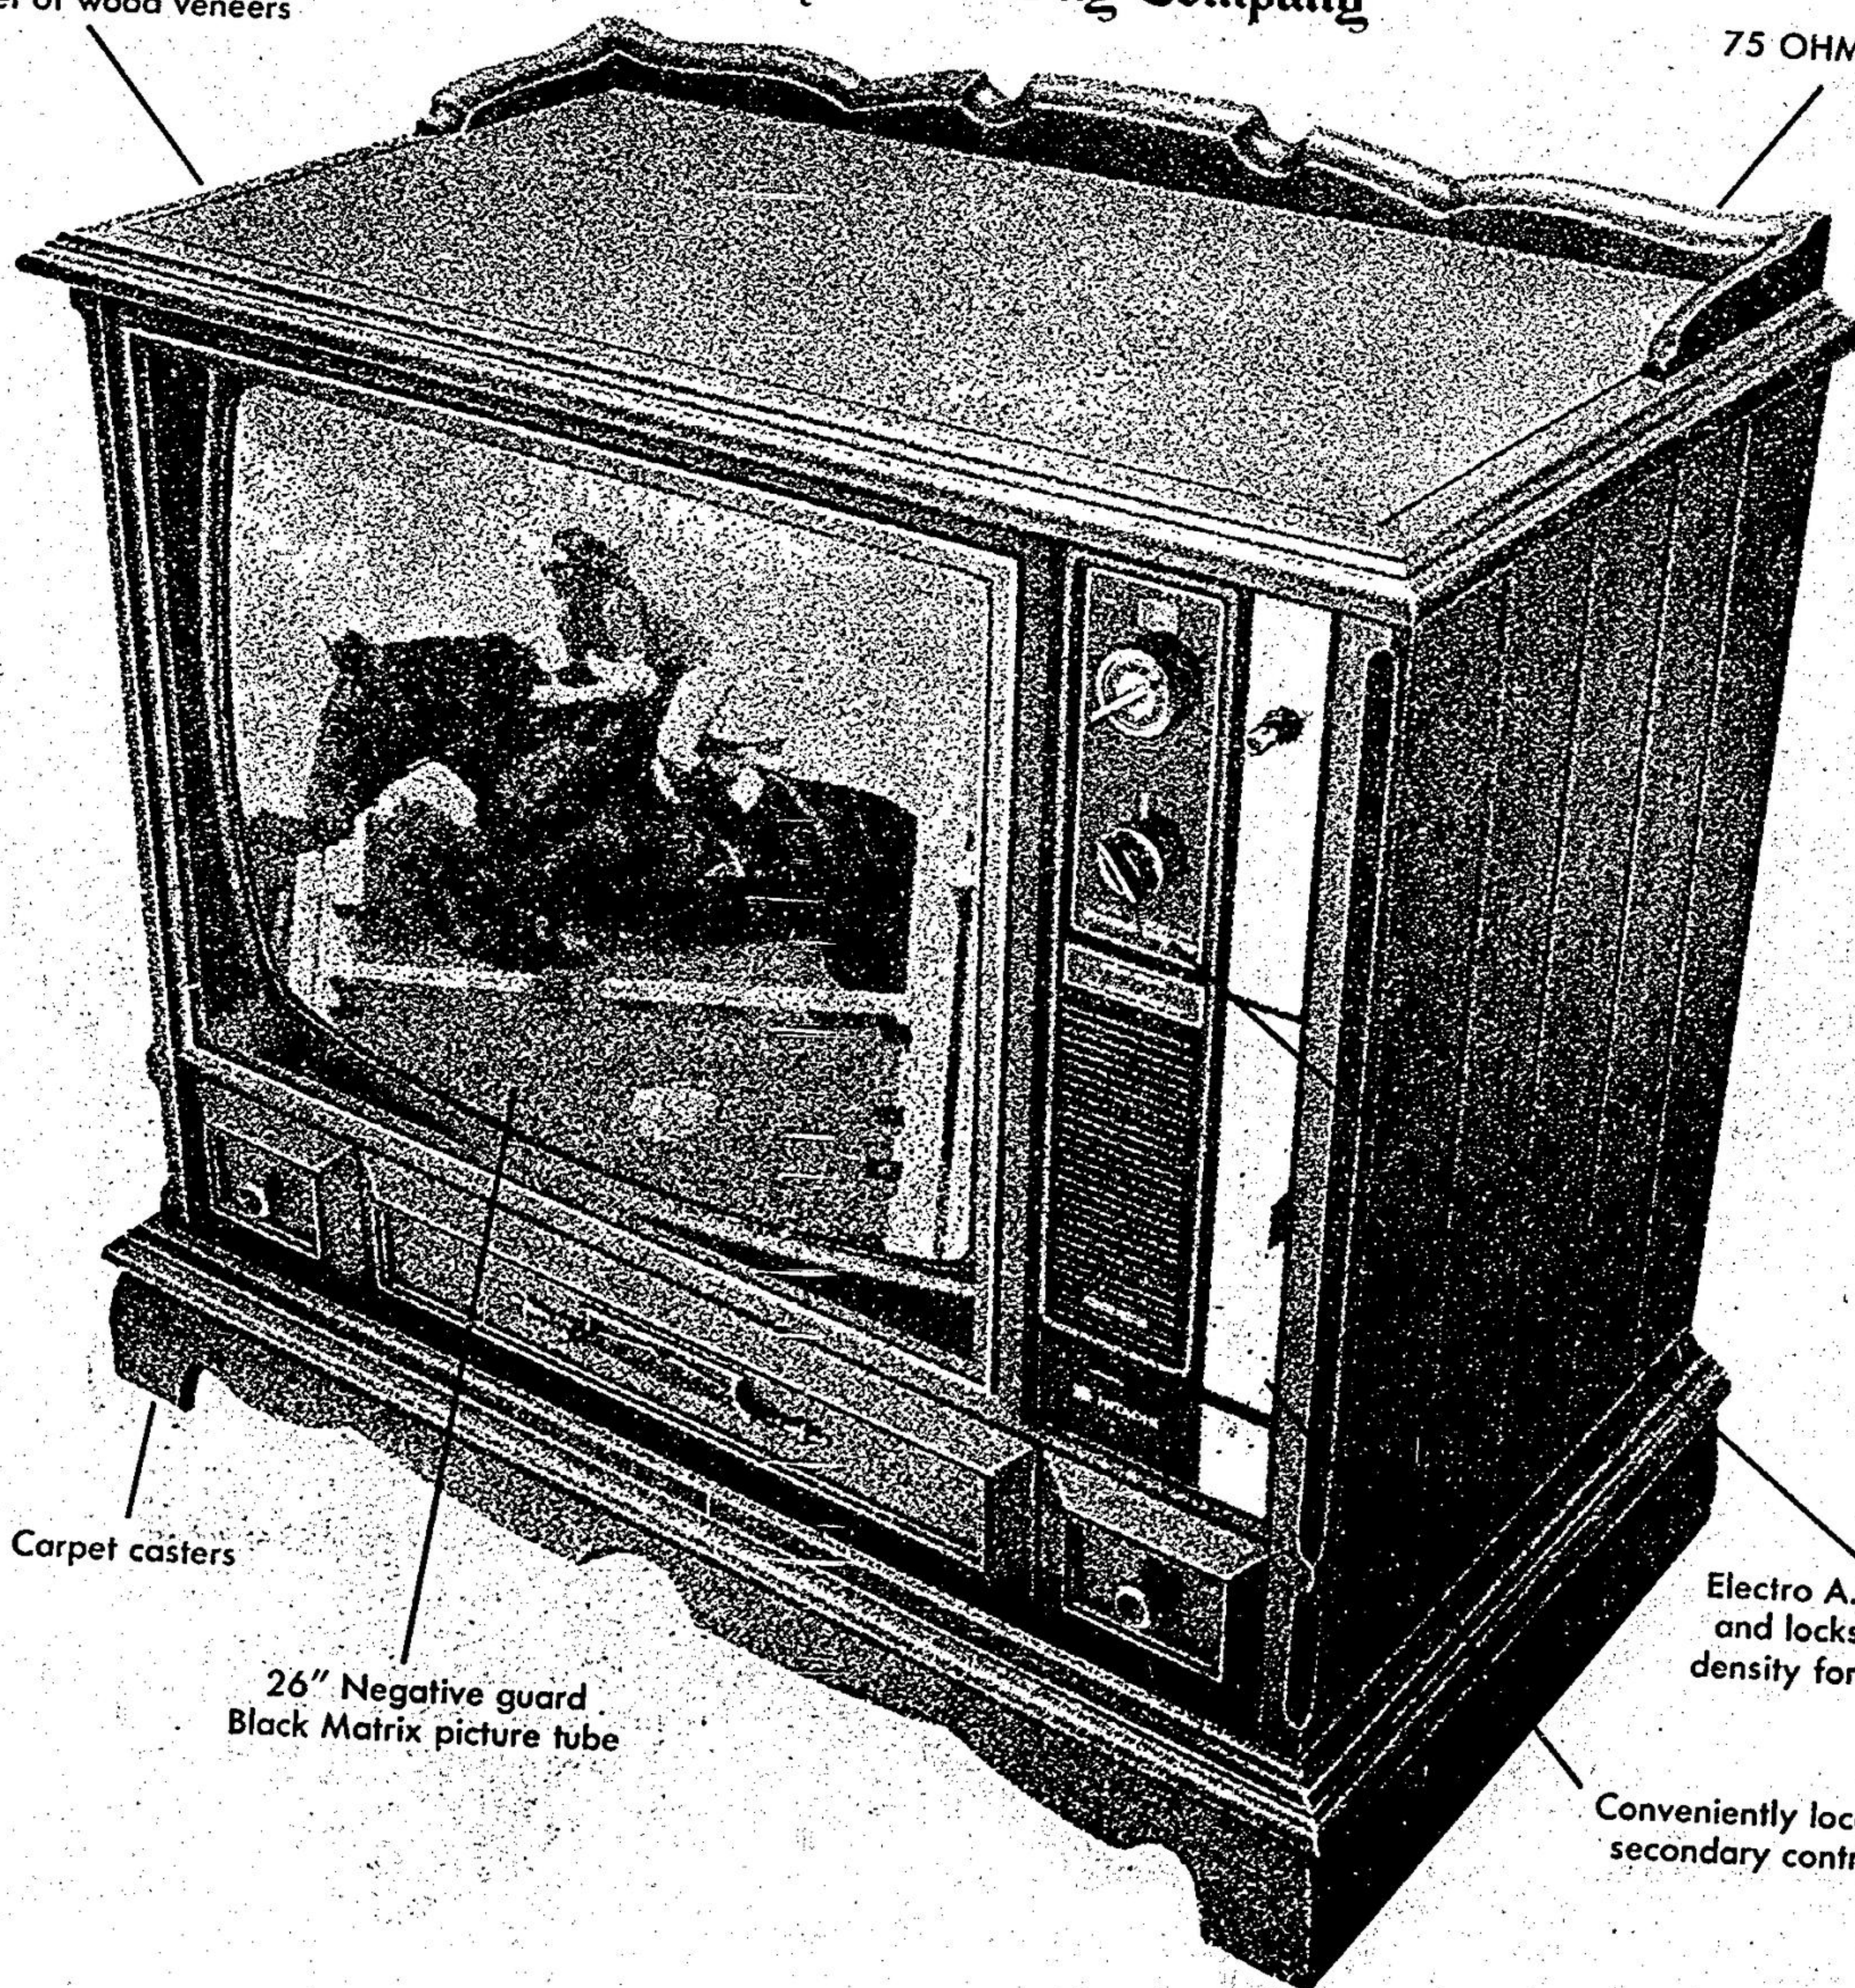

Hitachi 26" Colonial Color Console on Casters

(6-1) What a boon when cleaning. Simply move and vacuum!
And, what performance! This Hitachi has instant picture, sound,
100% solid state chassis for reliable performance always.
And, at all times, you'll enjoy the Country Casual styling
designed just for you.

Dept. 681, The Bay Televisions

Credit terms available

$799

Hudson's Bay Company

Deluxe Colonial styled
cabinet of wood veneers

75 OHM cable connection

Carpet casters

26" Negative guard
Black Matrix picture tube

Electro A.P.S. adjusts
and locks color, tint,
density for all channels

Conveniently located
secondary controls