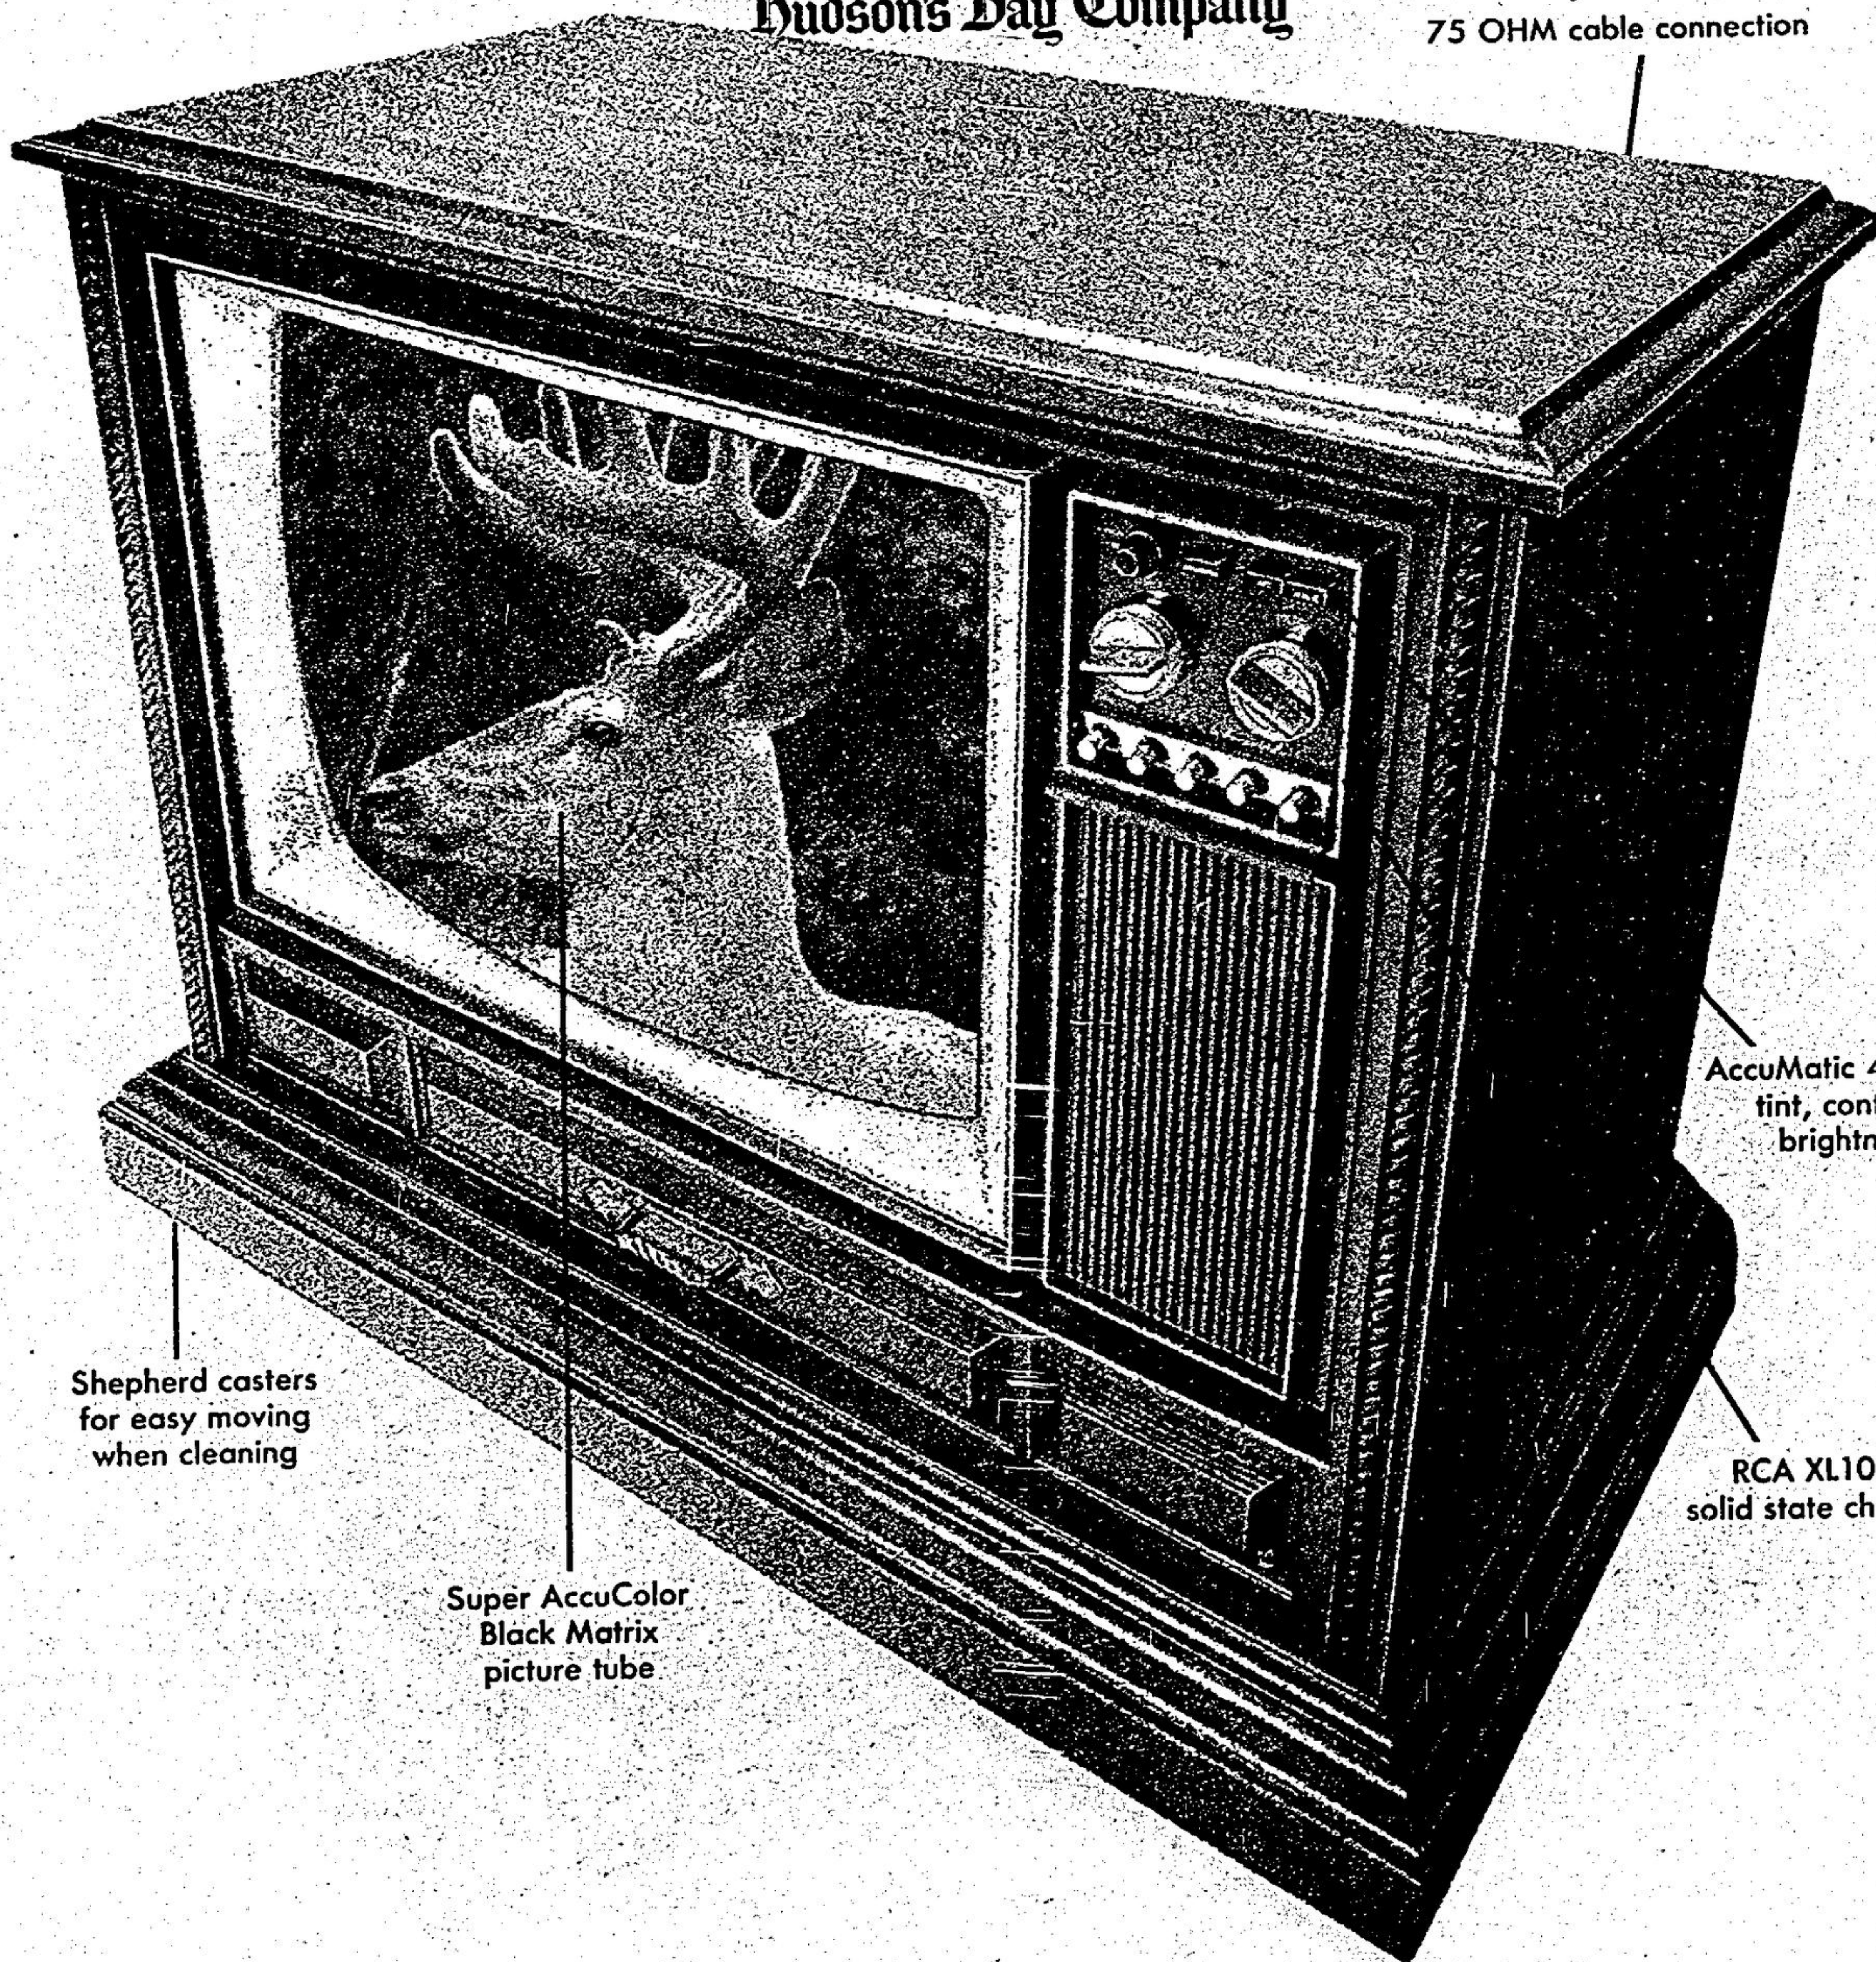

RCA Traditional 26" Color Console with XL100 chassis

(5-1) Such performance—RCA's exclusive XL100 solid state chassis, Black Matrix picture tube and more! Such beauty—a cabinet to enhance your living room or den. And, it's yours to enjoy now at this exceptionally low price! 'Charge it' to your Bay Card! Dept. 681, The Bay Televisions

Credit terms available

\$799

Hudson's Bay Company

75 OHM cable connection

Shepherd casters for easy moving when cleaning

Super AccuColor Black Matrix picture tube

AccuMatic 4—color, tint, contrast, brightness