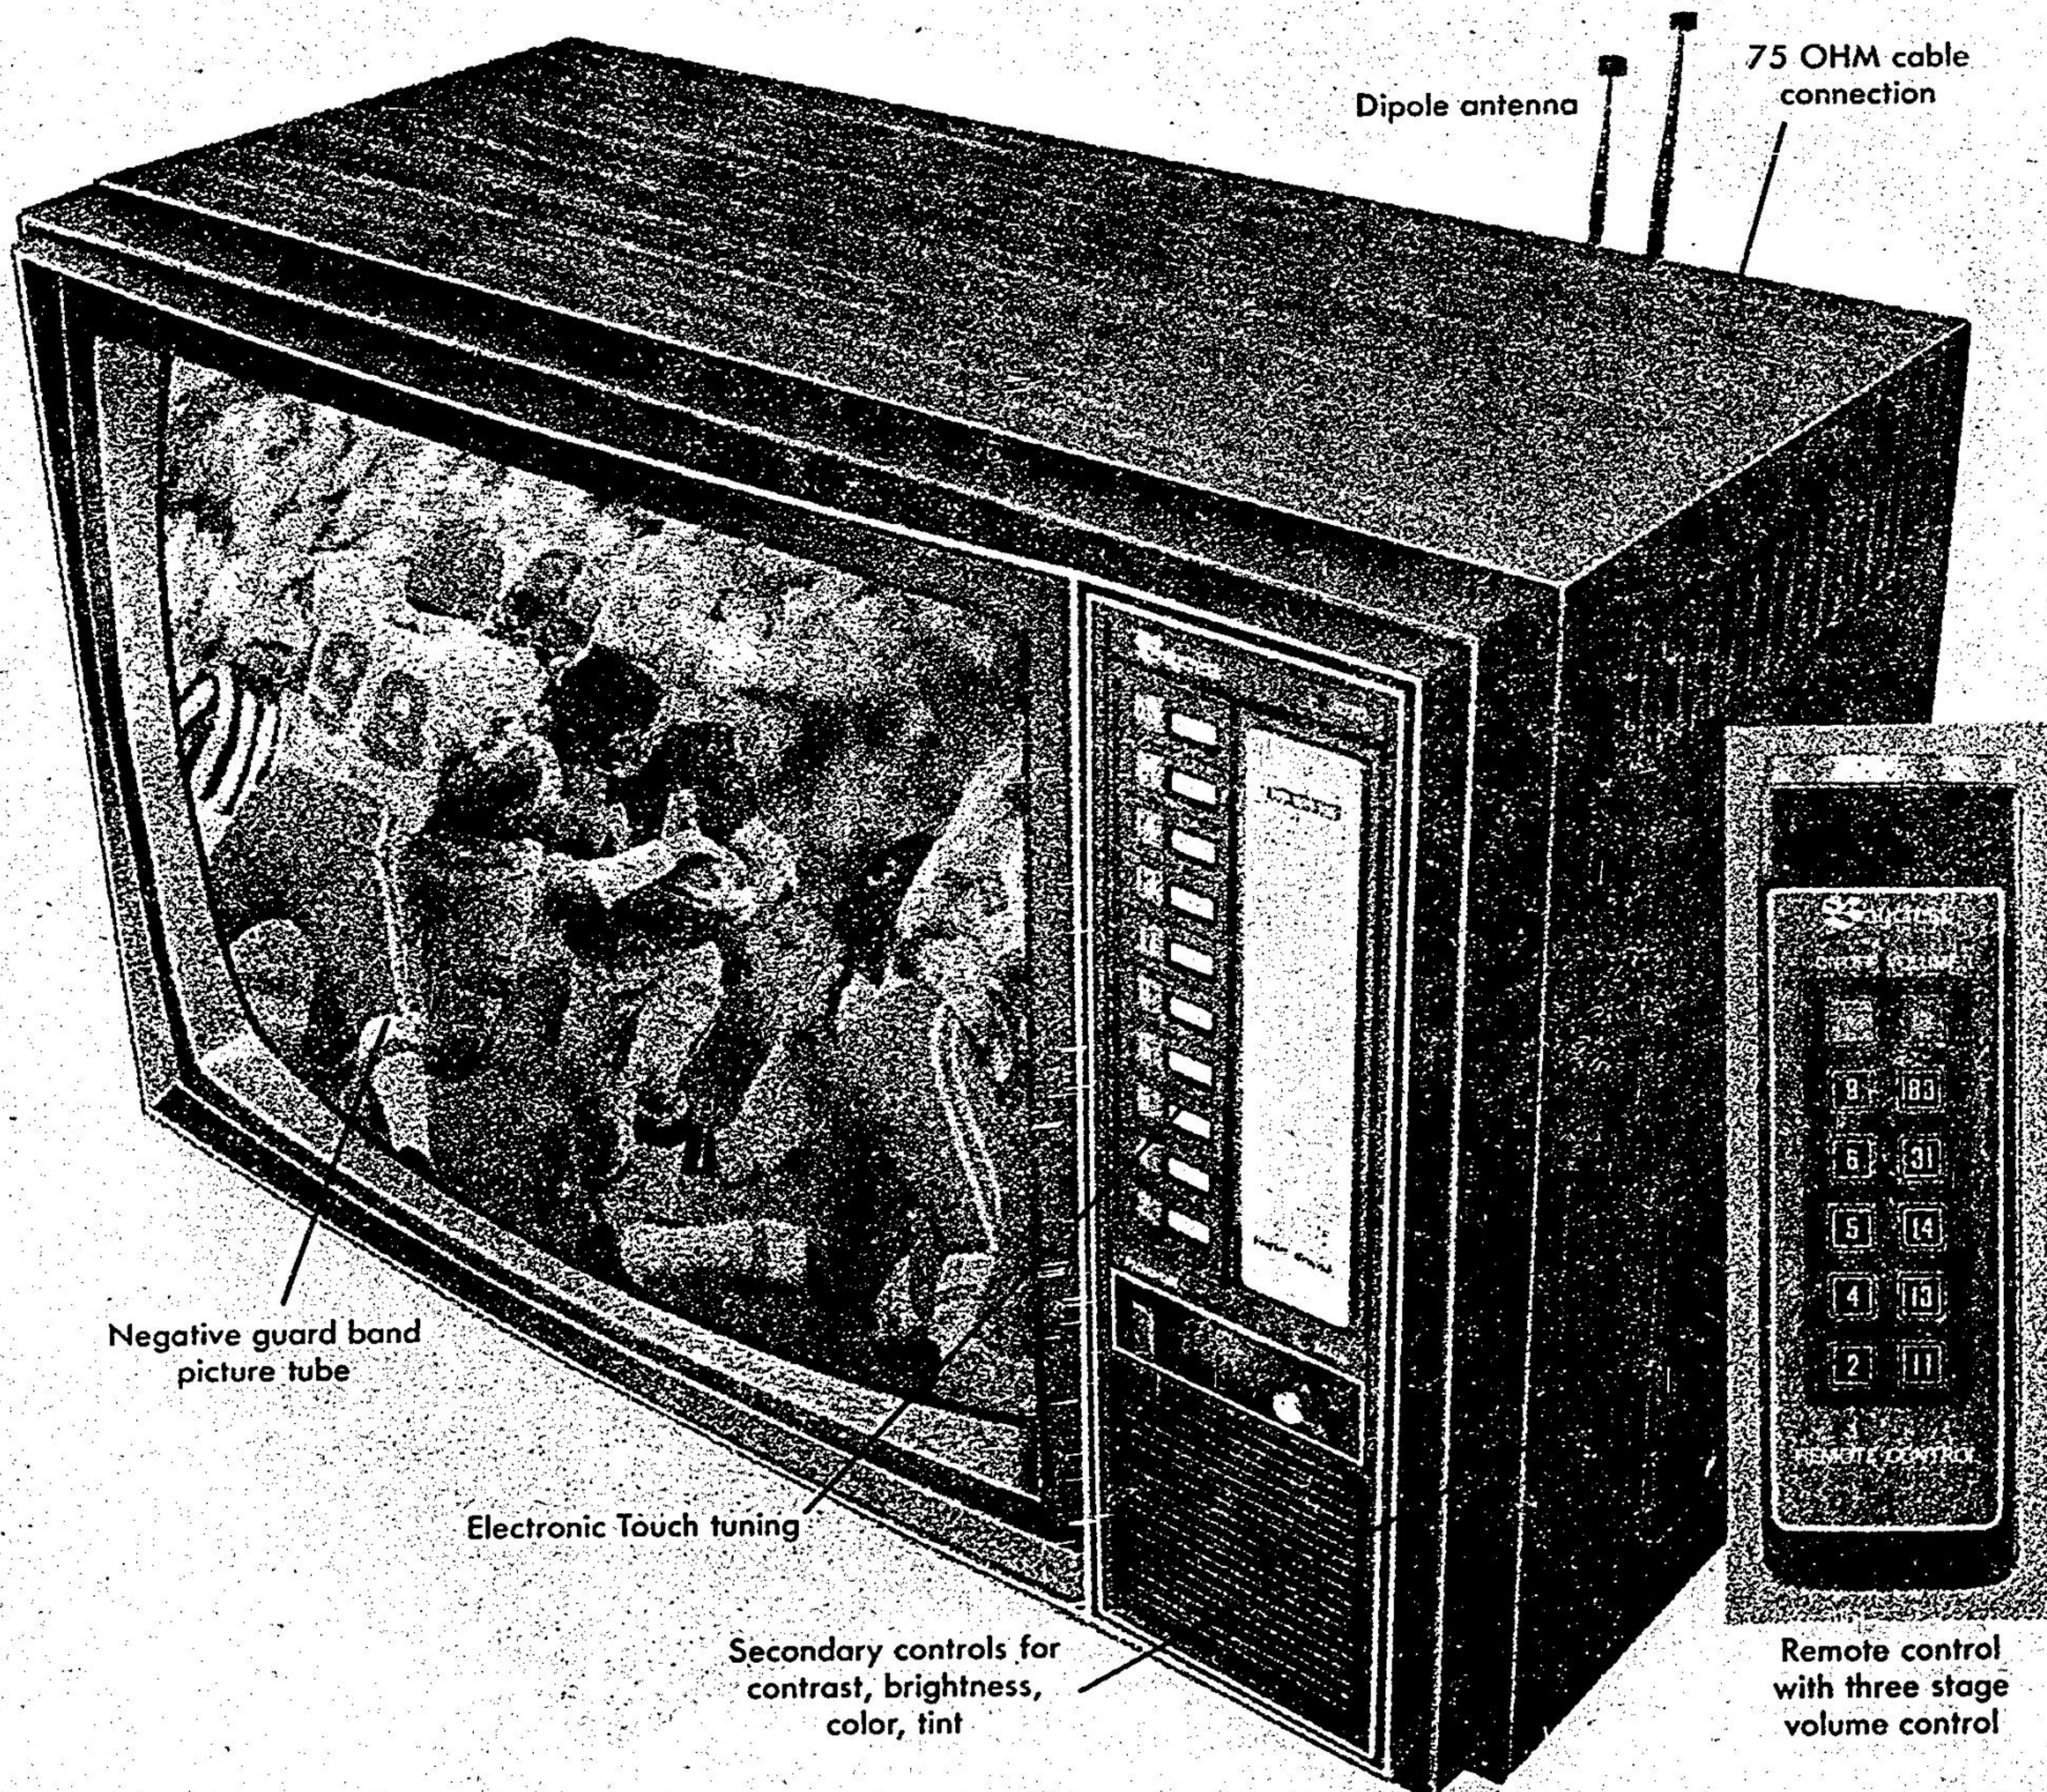

Remote control! Solid state! Baycrest 20" Color Portable

(3-1) Relax at chairside or bedside! Push a button and change either VHF or UHF channels, adjust volume, turn it on or off without moving! Enjoy living with this 100% solid state, Baycrest portable. At this low price, it's a tremendous value!

Invest now!

Dept. 681, The Bay Televisions

Credit terms available

\$649

Ludson's Bay Company

Dipole antenna

75 OHM cable connection

Negative guard band picture tube

Electronic Touch tuning

Secondary controls for contrast, brightness, color, tint

Remote control with three stage volume control