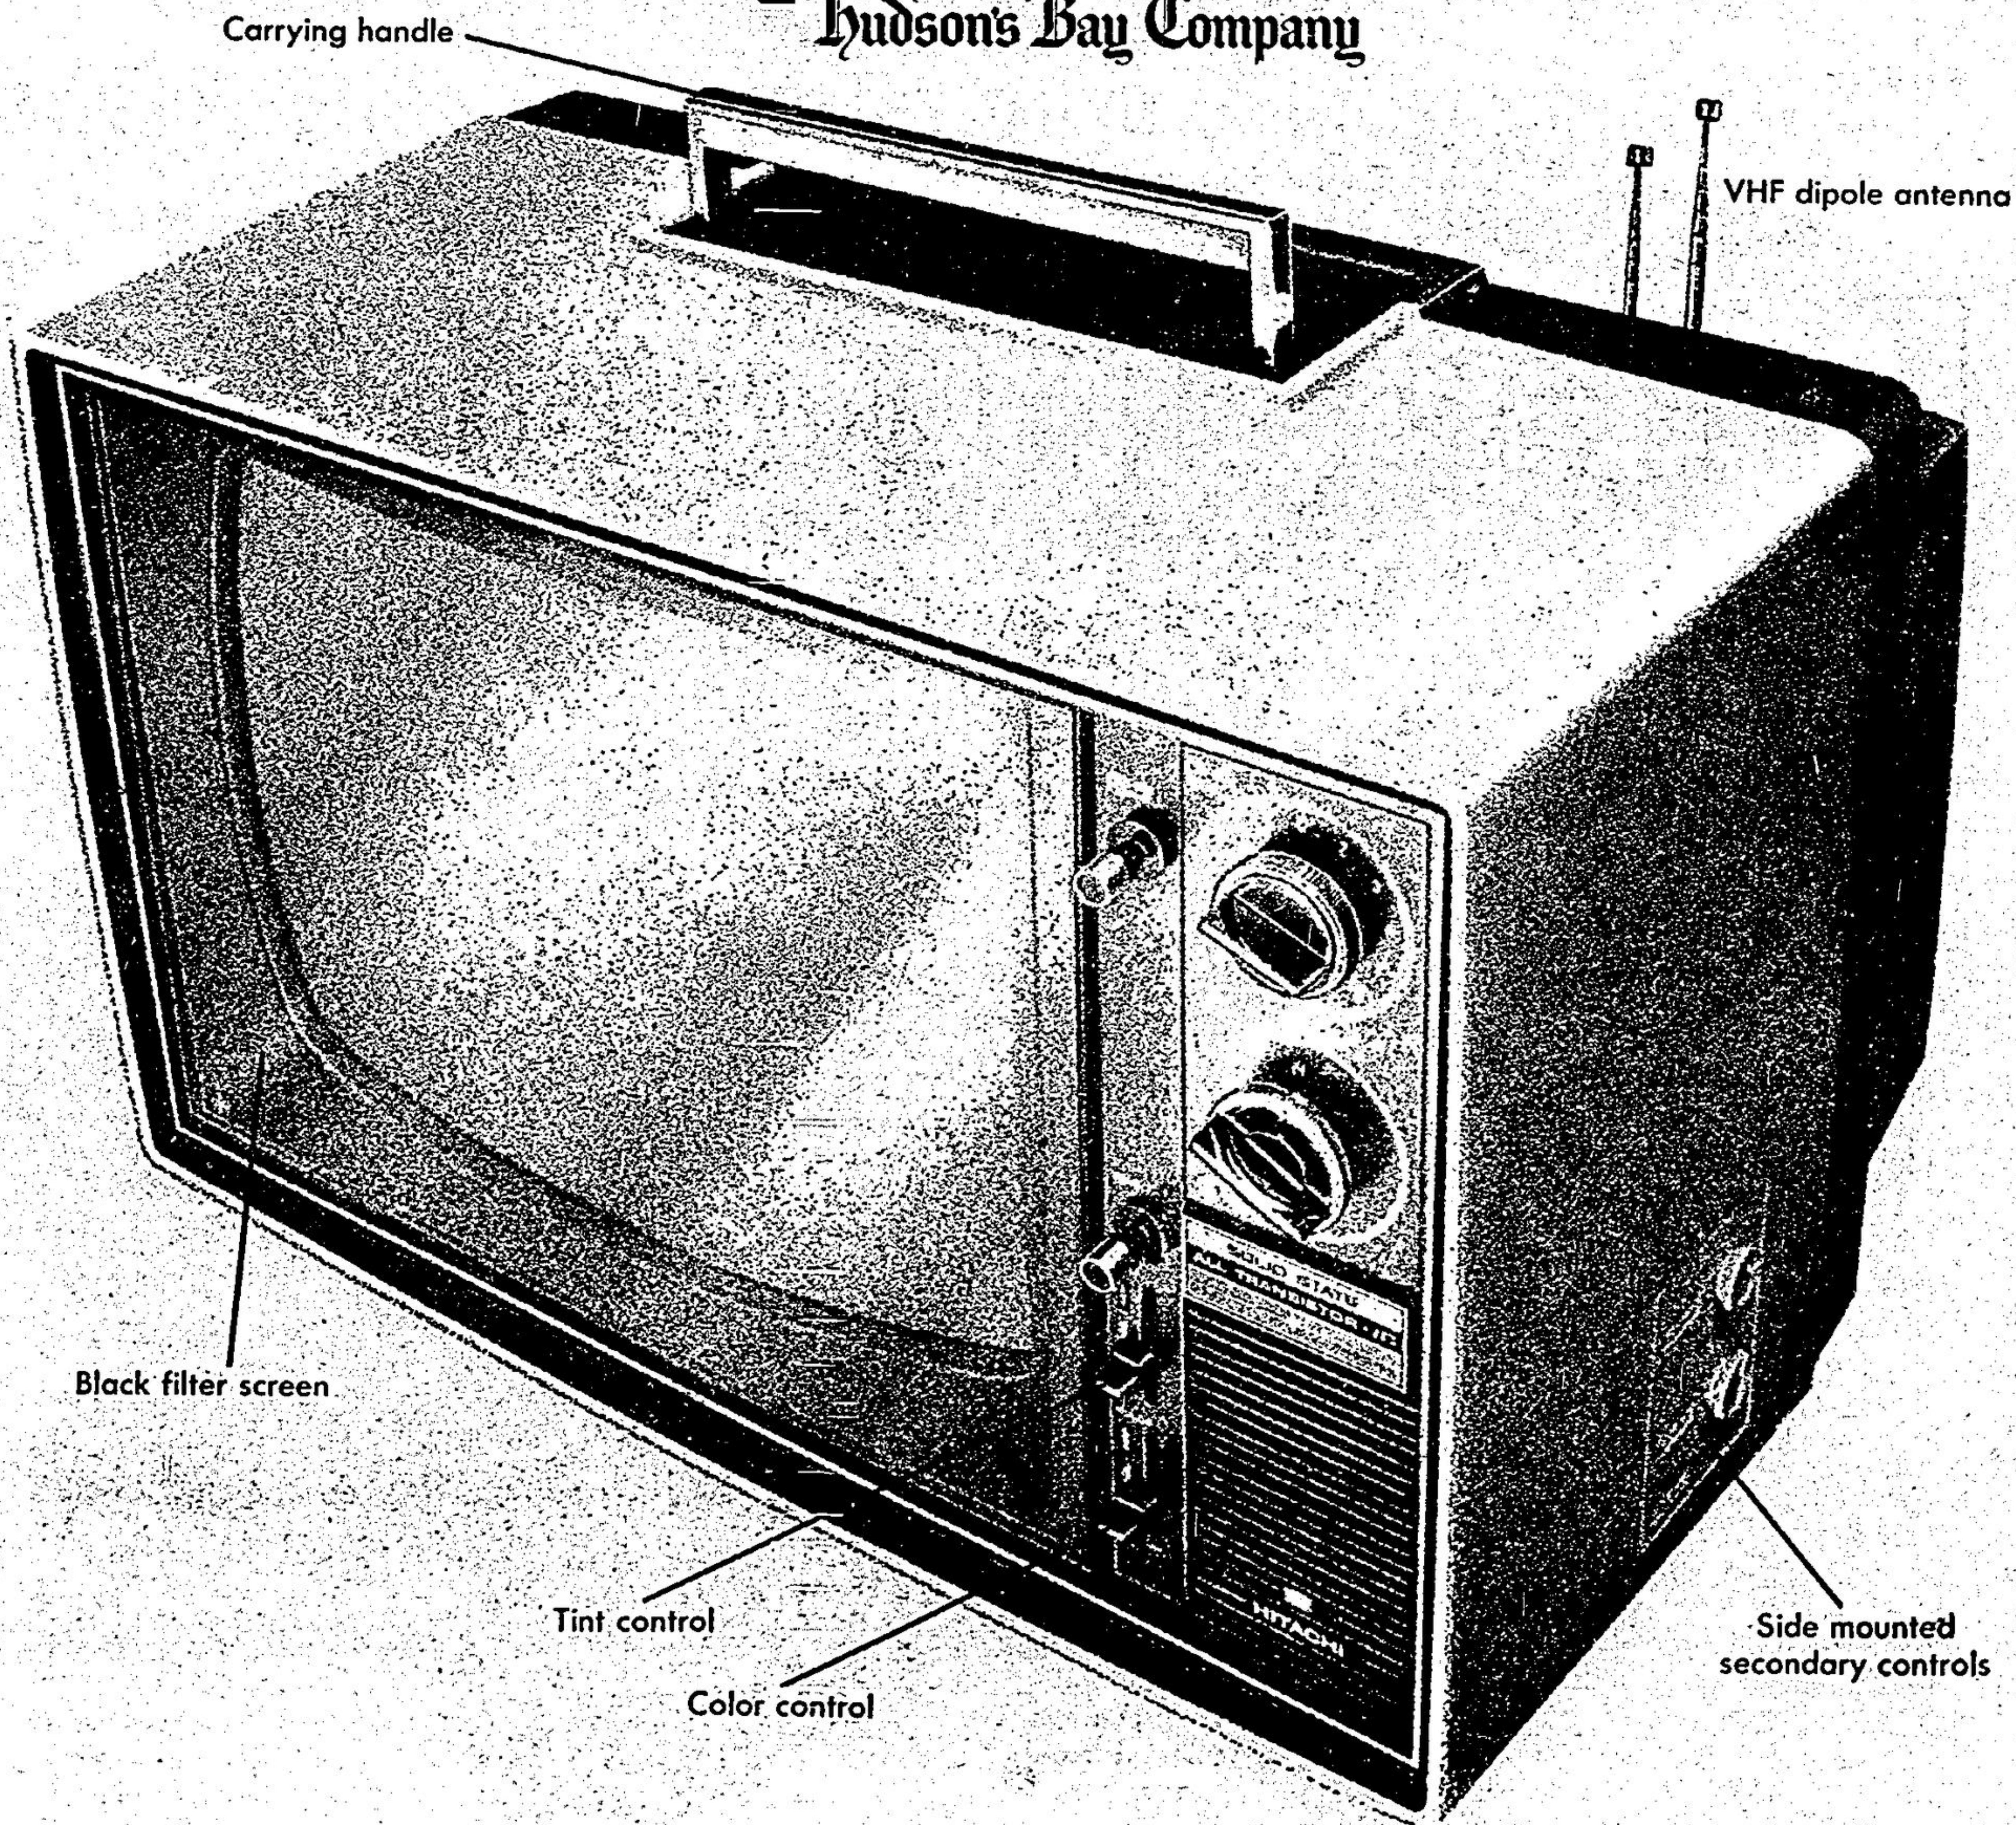

Dependable! Low priced! Hitachi 16" Color Portable

(2-1) Why not think portable? The price is lower. You get the versatility of moving it from place to place. And, you still get the same dependable features. Check this Hitachi 16" Portable with instant performance, 100% solid state chassis, you'll agree it's your best buy!

Dept. 681, The Bay Televisions

Credit terms available

\$429

Hudson's Bay Company

Carrying handle

VHF dipole antenna

Black filter screen

Tint control